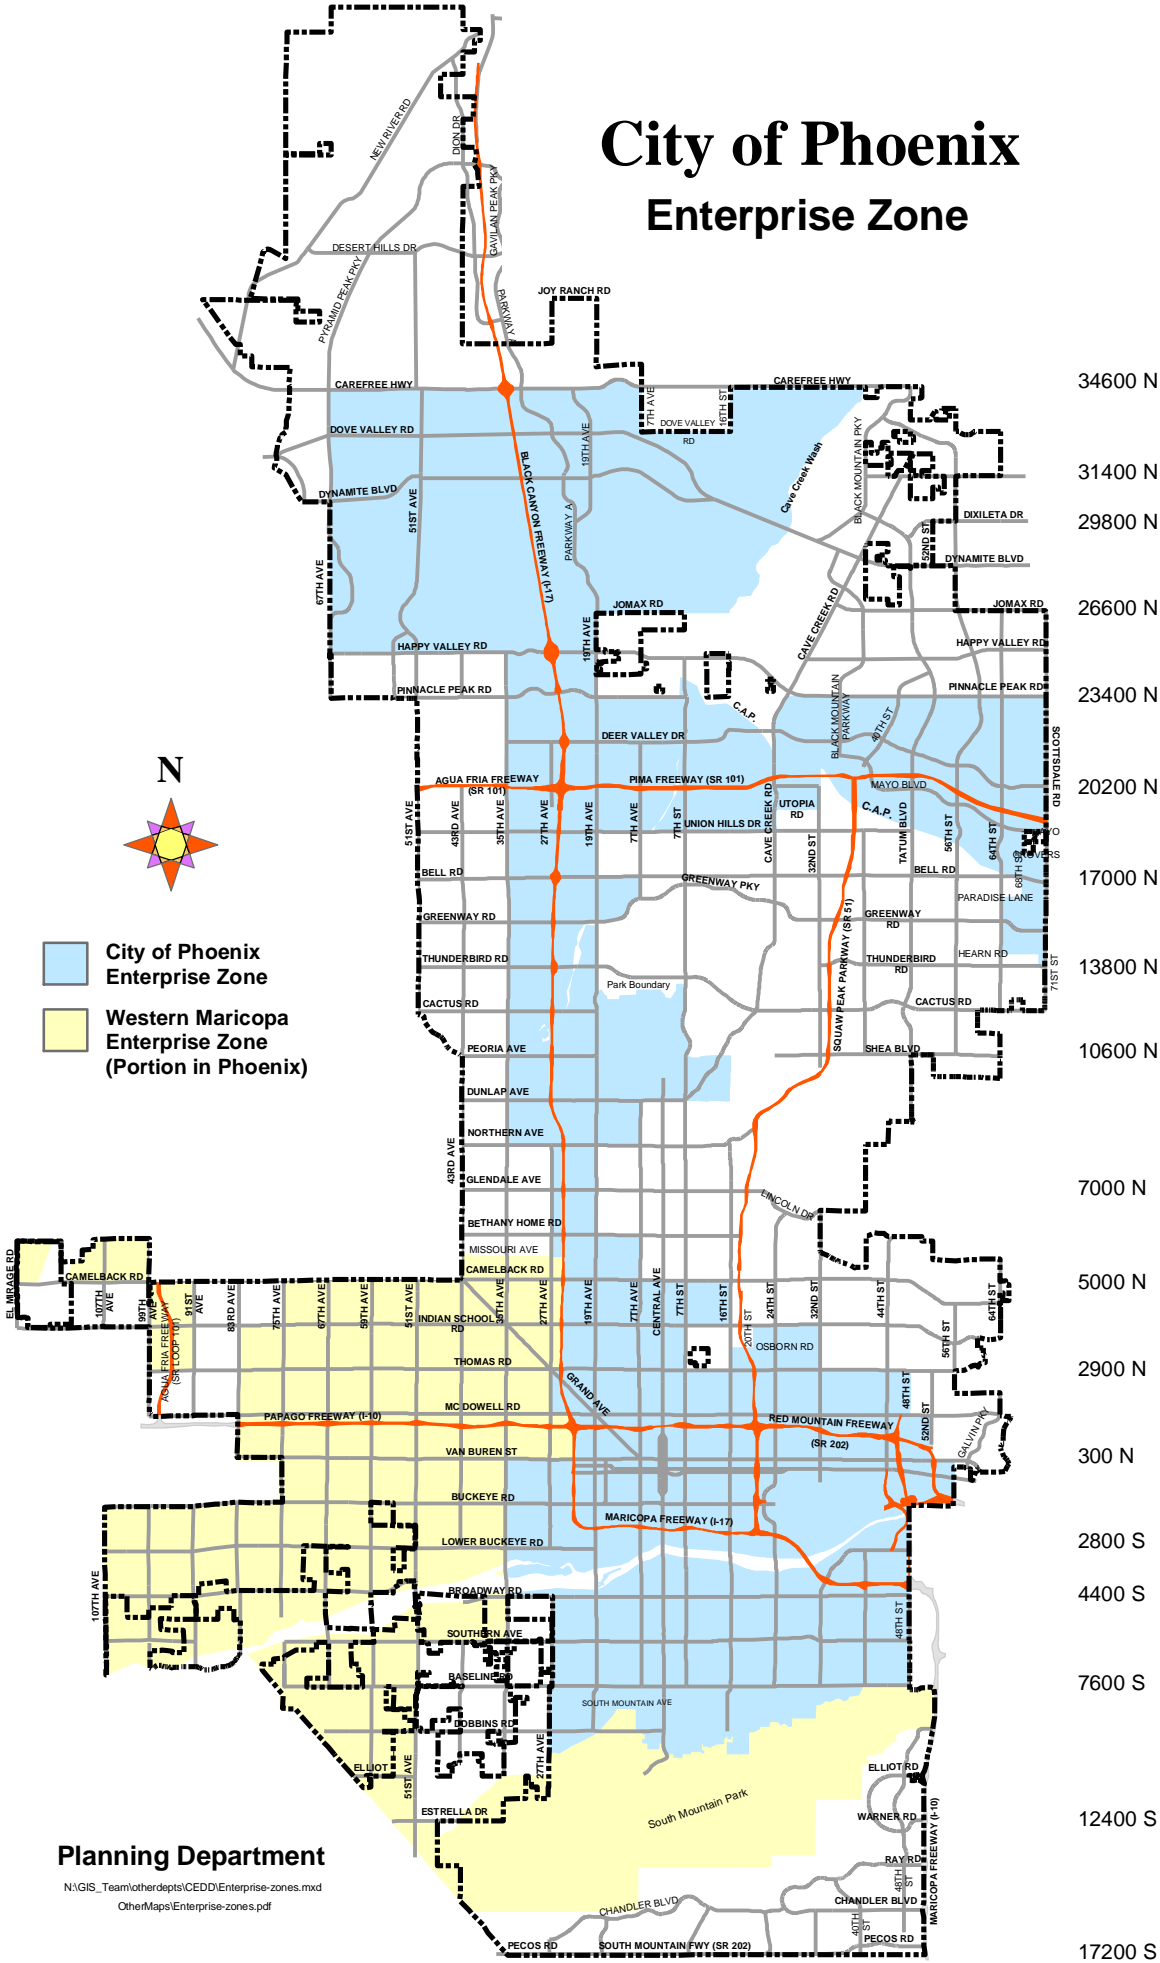

City of Phoenix Enterprise Zone

- City of Phoenix Enterprise Zone
- Western Maricopa Enterprise Zone (Portion in Phoenix)

Planning Department