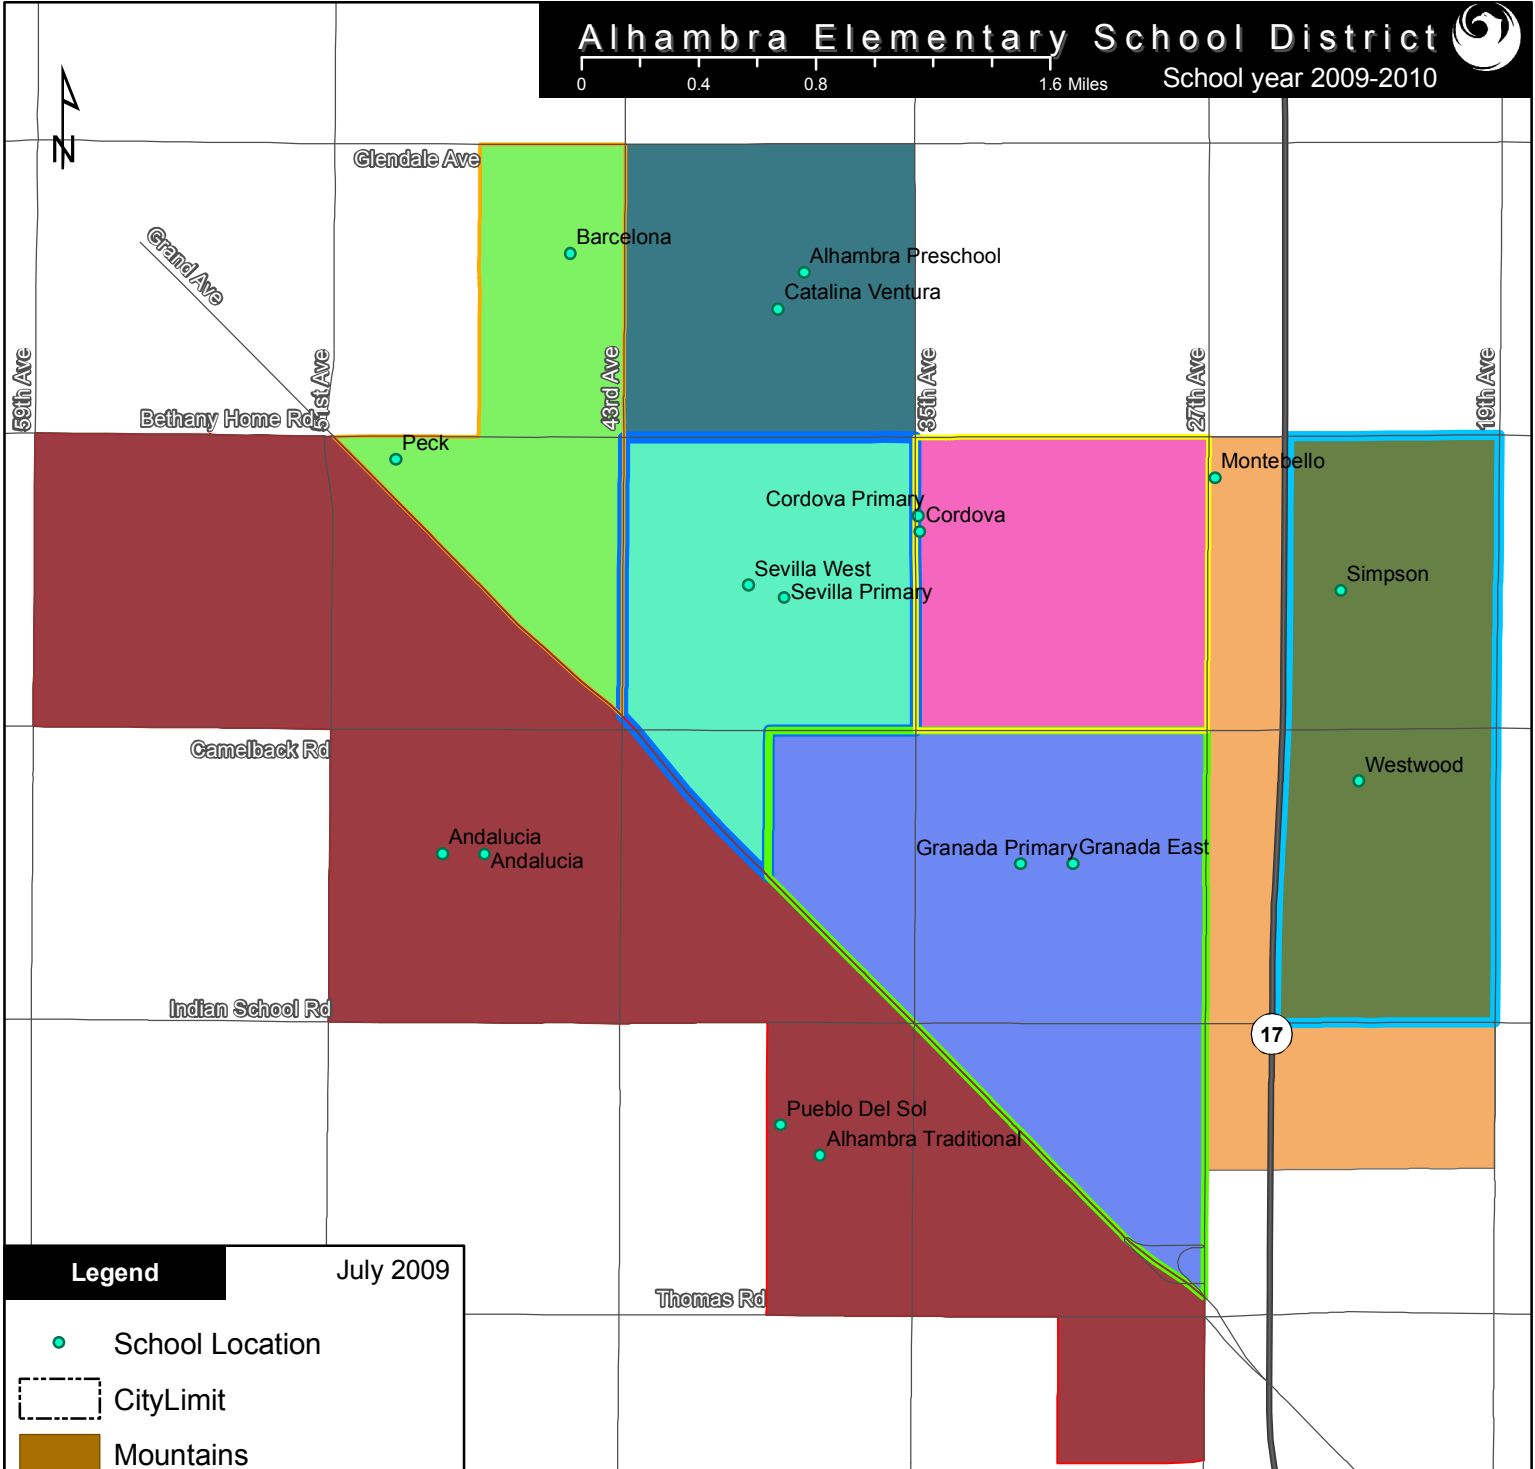

# Alhambra Elementary School District

0 0.4 0.8 1.6 Miles

School year 2009-2010

**Legend** July 2009

- School Location
- City Limit
- Mountains
- Rivers

**Elementary Schools**

- Andaluia Primary School
- Carol G. Peck School
- Catalina Ventura School
- Cordova Primary School
- Granada Primary School
- Montebello School
- Sevilla Primary School
- Westwood Primary School

**Middle Schools**

- Andaluia Middle School
- Barcelona Middle School
- Cordova Middle School
- Granada East School
- R.E. Simpson School
- Sevilla West School