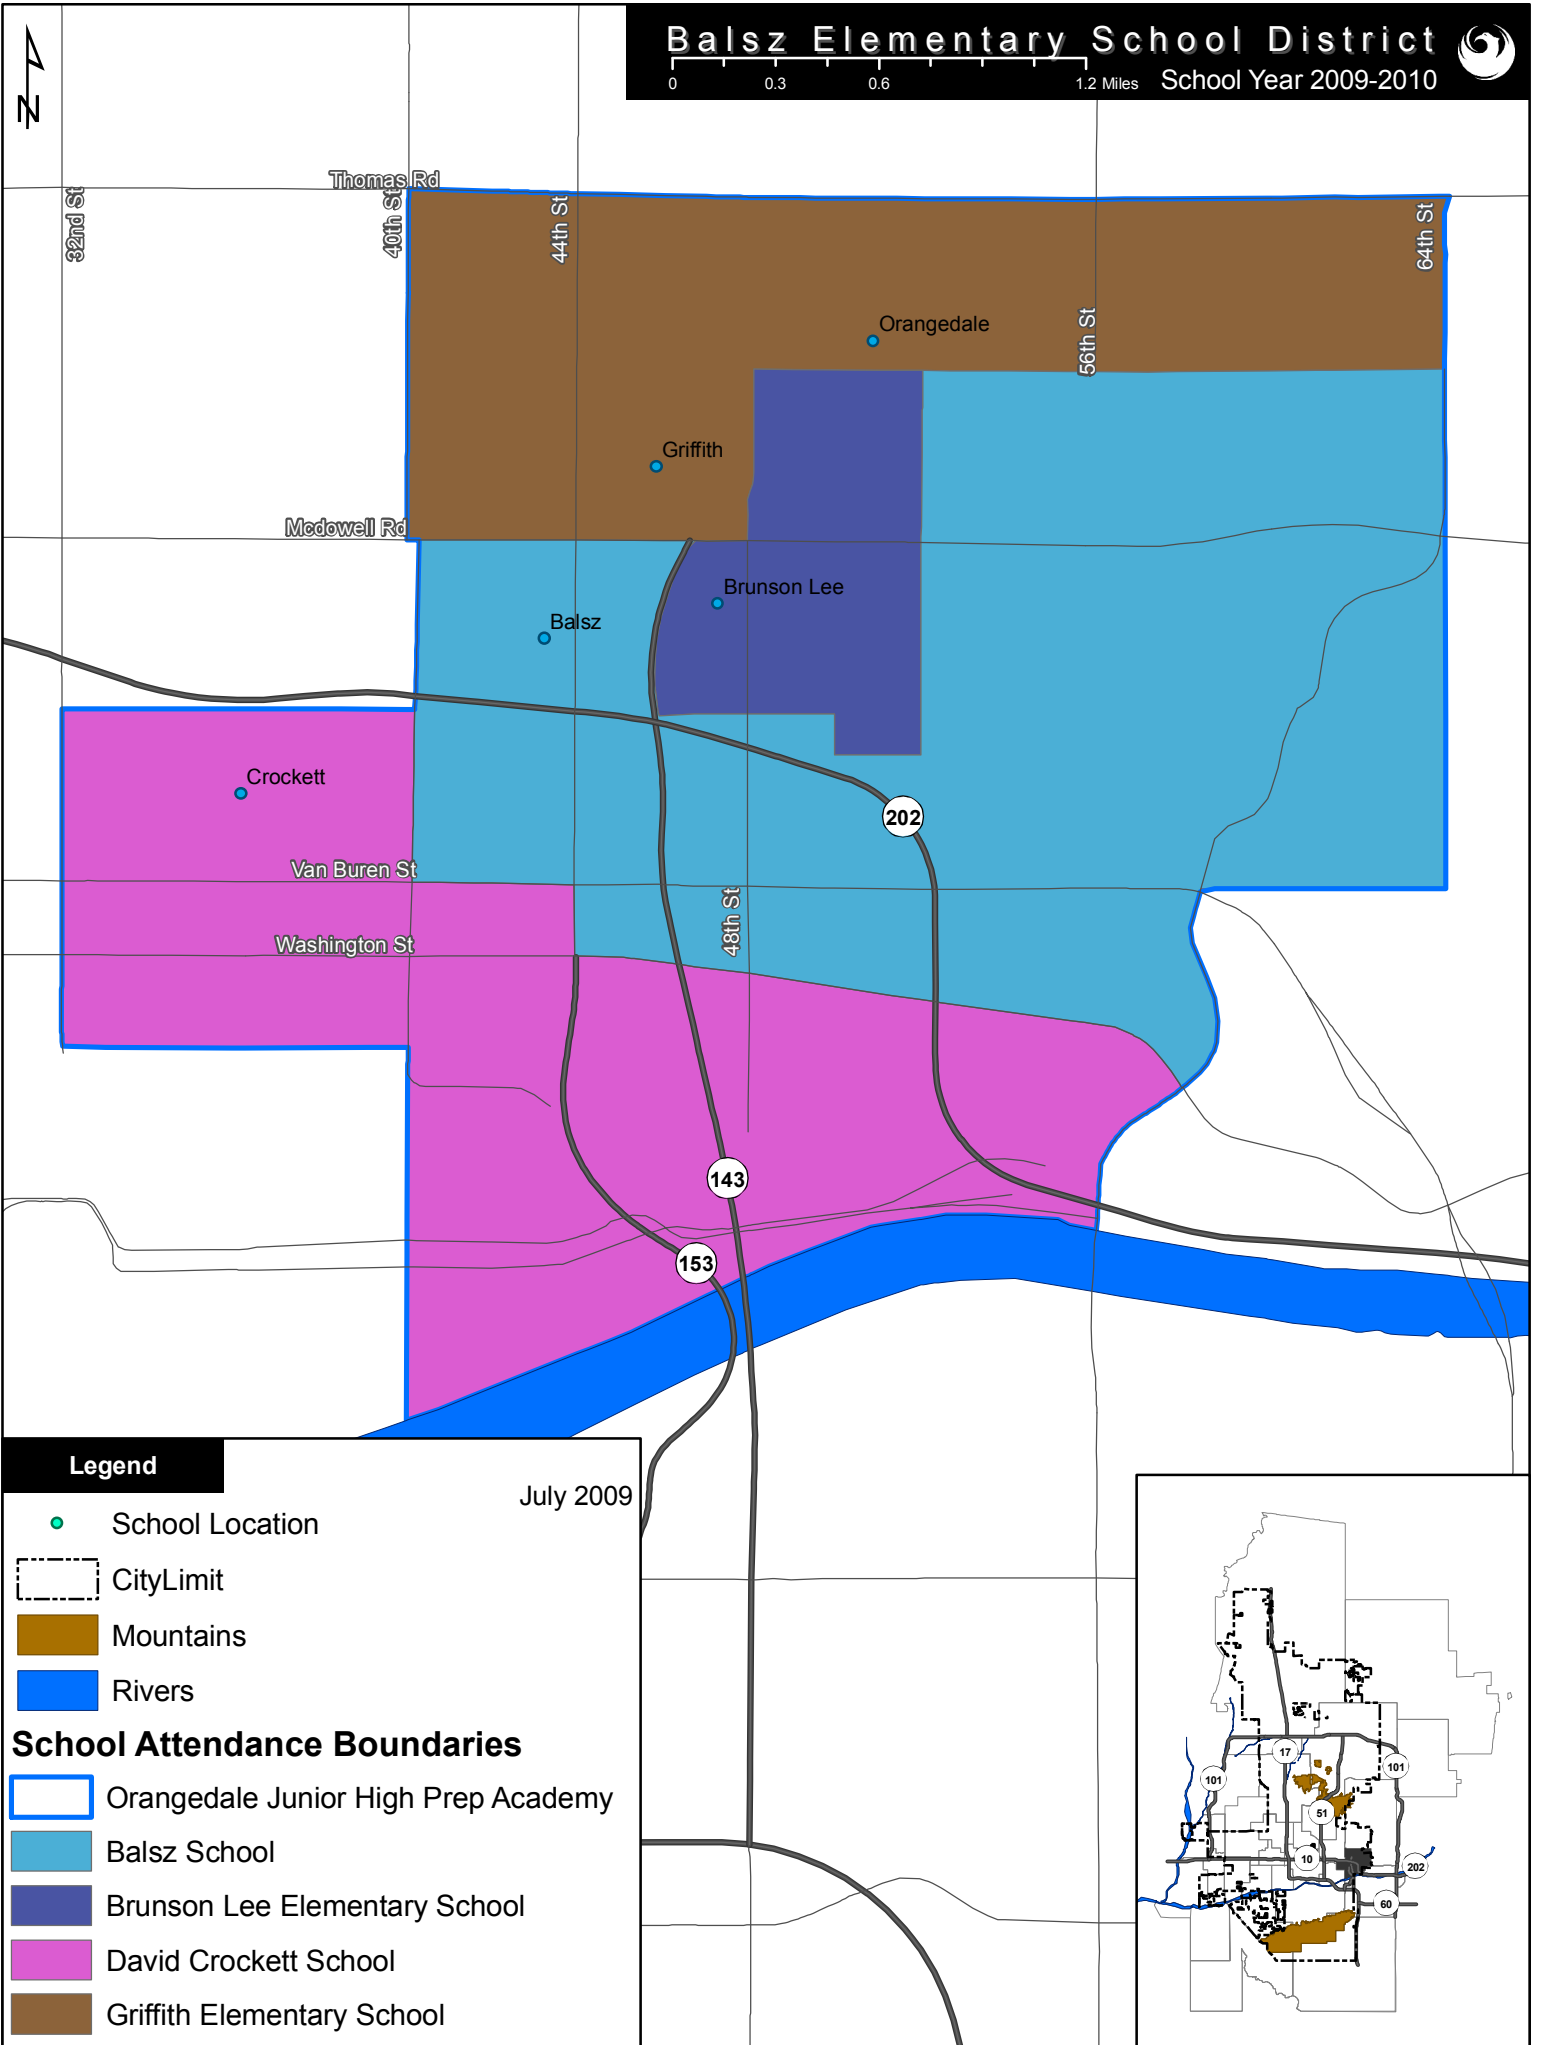

0 0.3 0.6 1.2 Miles

Legend

- School Location
- City Limit
- Mountains
- Rivers

School Attendance Boundaries

- Orangedale Junior High Prep Academy
- Balsz School
- Brunson Lee Elementary School
- David Crockett School
- Griffith Elementary School