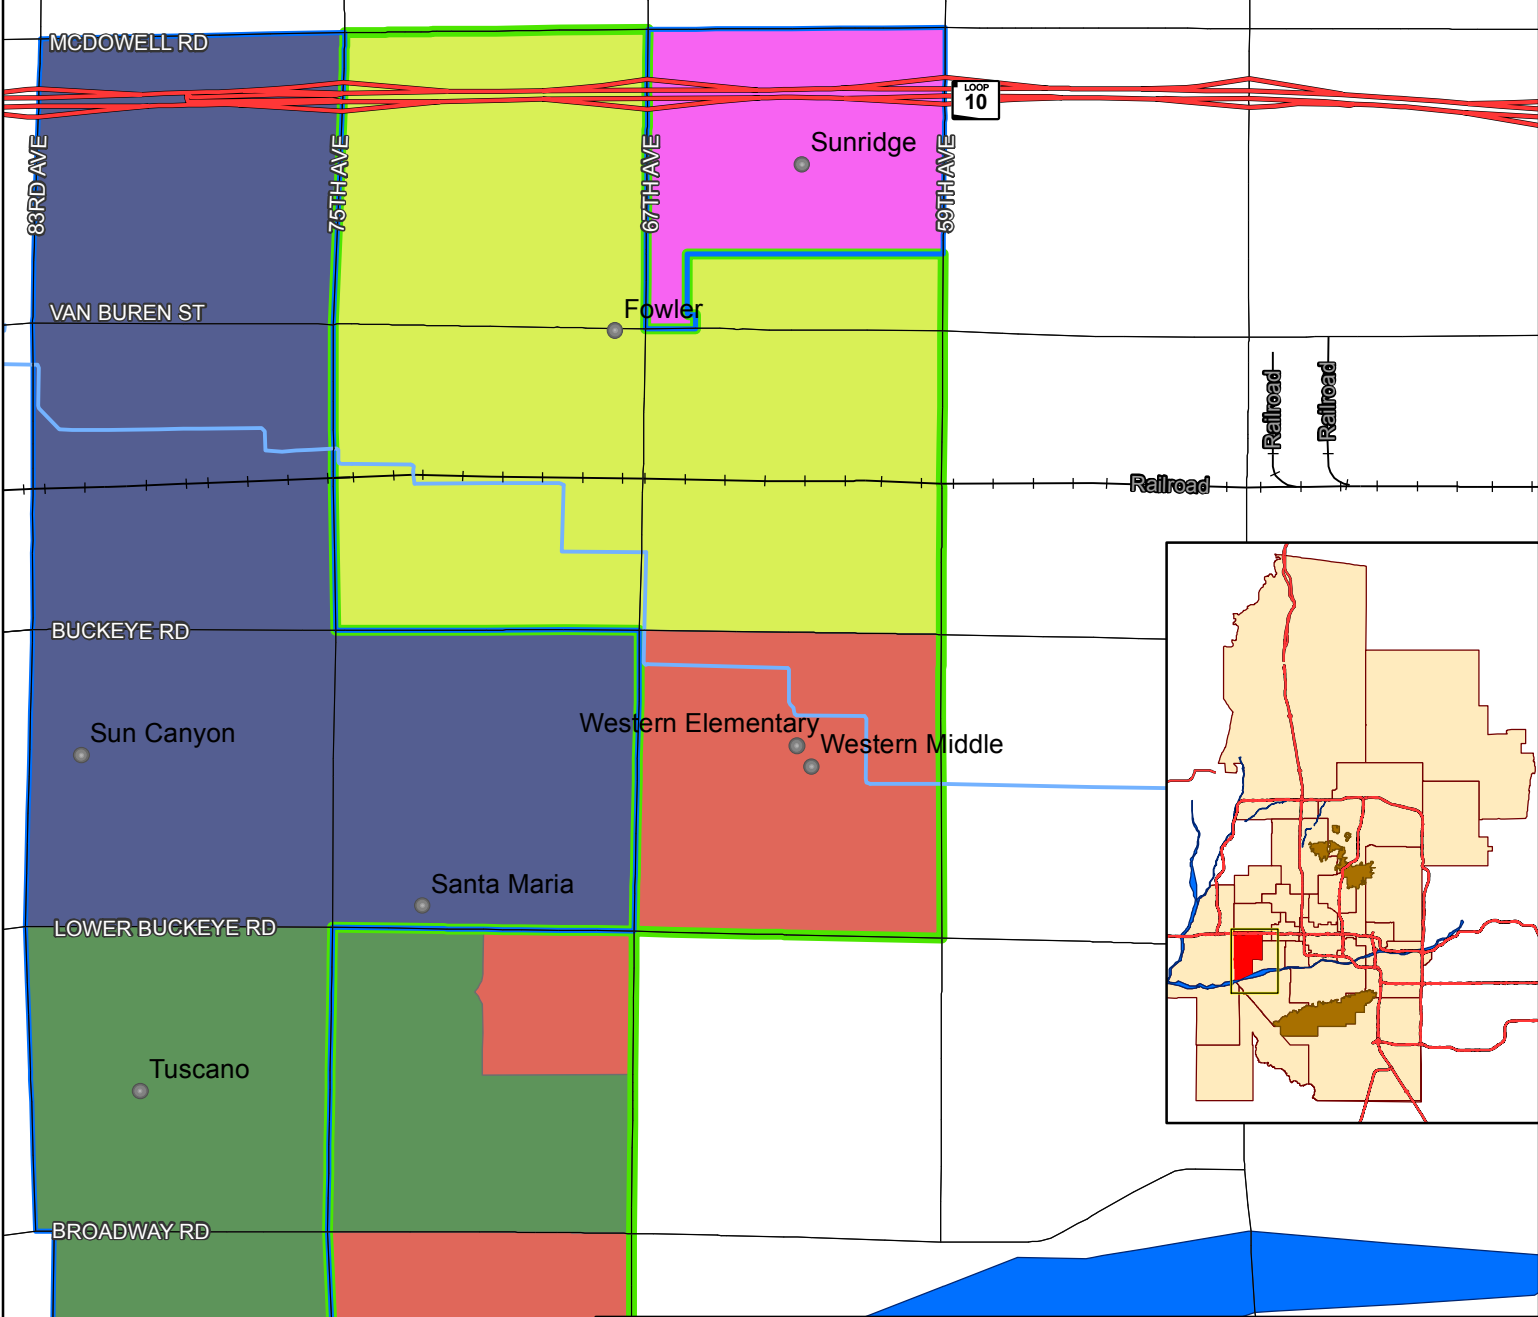

Fowler Elementary School District

School Year 2010 - 2011

0 0.4 0.8 1.6 Miles

Legend

- School Location
 - Freeway
 - Major Street
 - Canal-Water
 - Railroad
 - River
 - Mountain
-
- ### Middle School Boundaries
- Santa Maria Middle School
 - Western Valley Middle School
- ### Elementary School Boundaries
- Fowler Elementary School
 - Sun Canyon Elementary School
 - Sunridge Elementary School
 - Tuscano Elementary School
 - Western Valley Elementary School