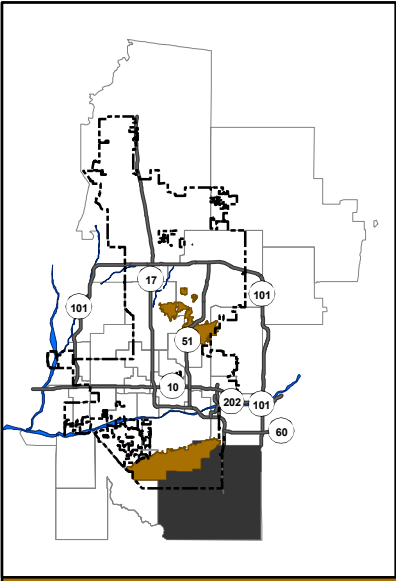

# Kyrene Elementary School District

School Year 2009-2010

0 0.5 1 2 Miles

**Legend** August 2009

- School Location
- Freeway
- Mountains
- Rivers

**Middle Schools**

- Kyrene Akimel A-AI Middle School
- Kyrene Altadena Middle School
- Kyrene Apprende Middle School
- Kyrene Centennial Middle School
- Kyrene Middle School
- Kyrene Pueblo Middle School

**Elementary Schools**

- |   |                                       |                                     |                            |
|---|---------------------------------------|-------------------------------------|----------------------------|
| C. I. Waggoner School                   | Kyrene Monte Vista School             | Kyrene de la Sierra School          | Kyrene de los Lagos School |
| Kyrene de la Colina School              | Kyrene de la Esperanza School         | Kyrene de las Lomas School          | Kyrene de los Ninos        |
| Kyrene de la Estrella Elementary School | Kyrene de las Manitas School          | Kyrene de los Cerritos School       | Kyrene del Norte           |
| Kyrene de la Mariposa                   | Kyrene de las Brisas                  | Kyrene del Sureno Elementary School |                            |
|   | Kyrene de la Paloma Elementary School |                                     |                            |
|   | Kyrene del Milenio School             |                                     |                            |
|   | Kyrene del Cielo                      |                                     |                            |