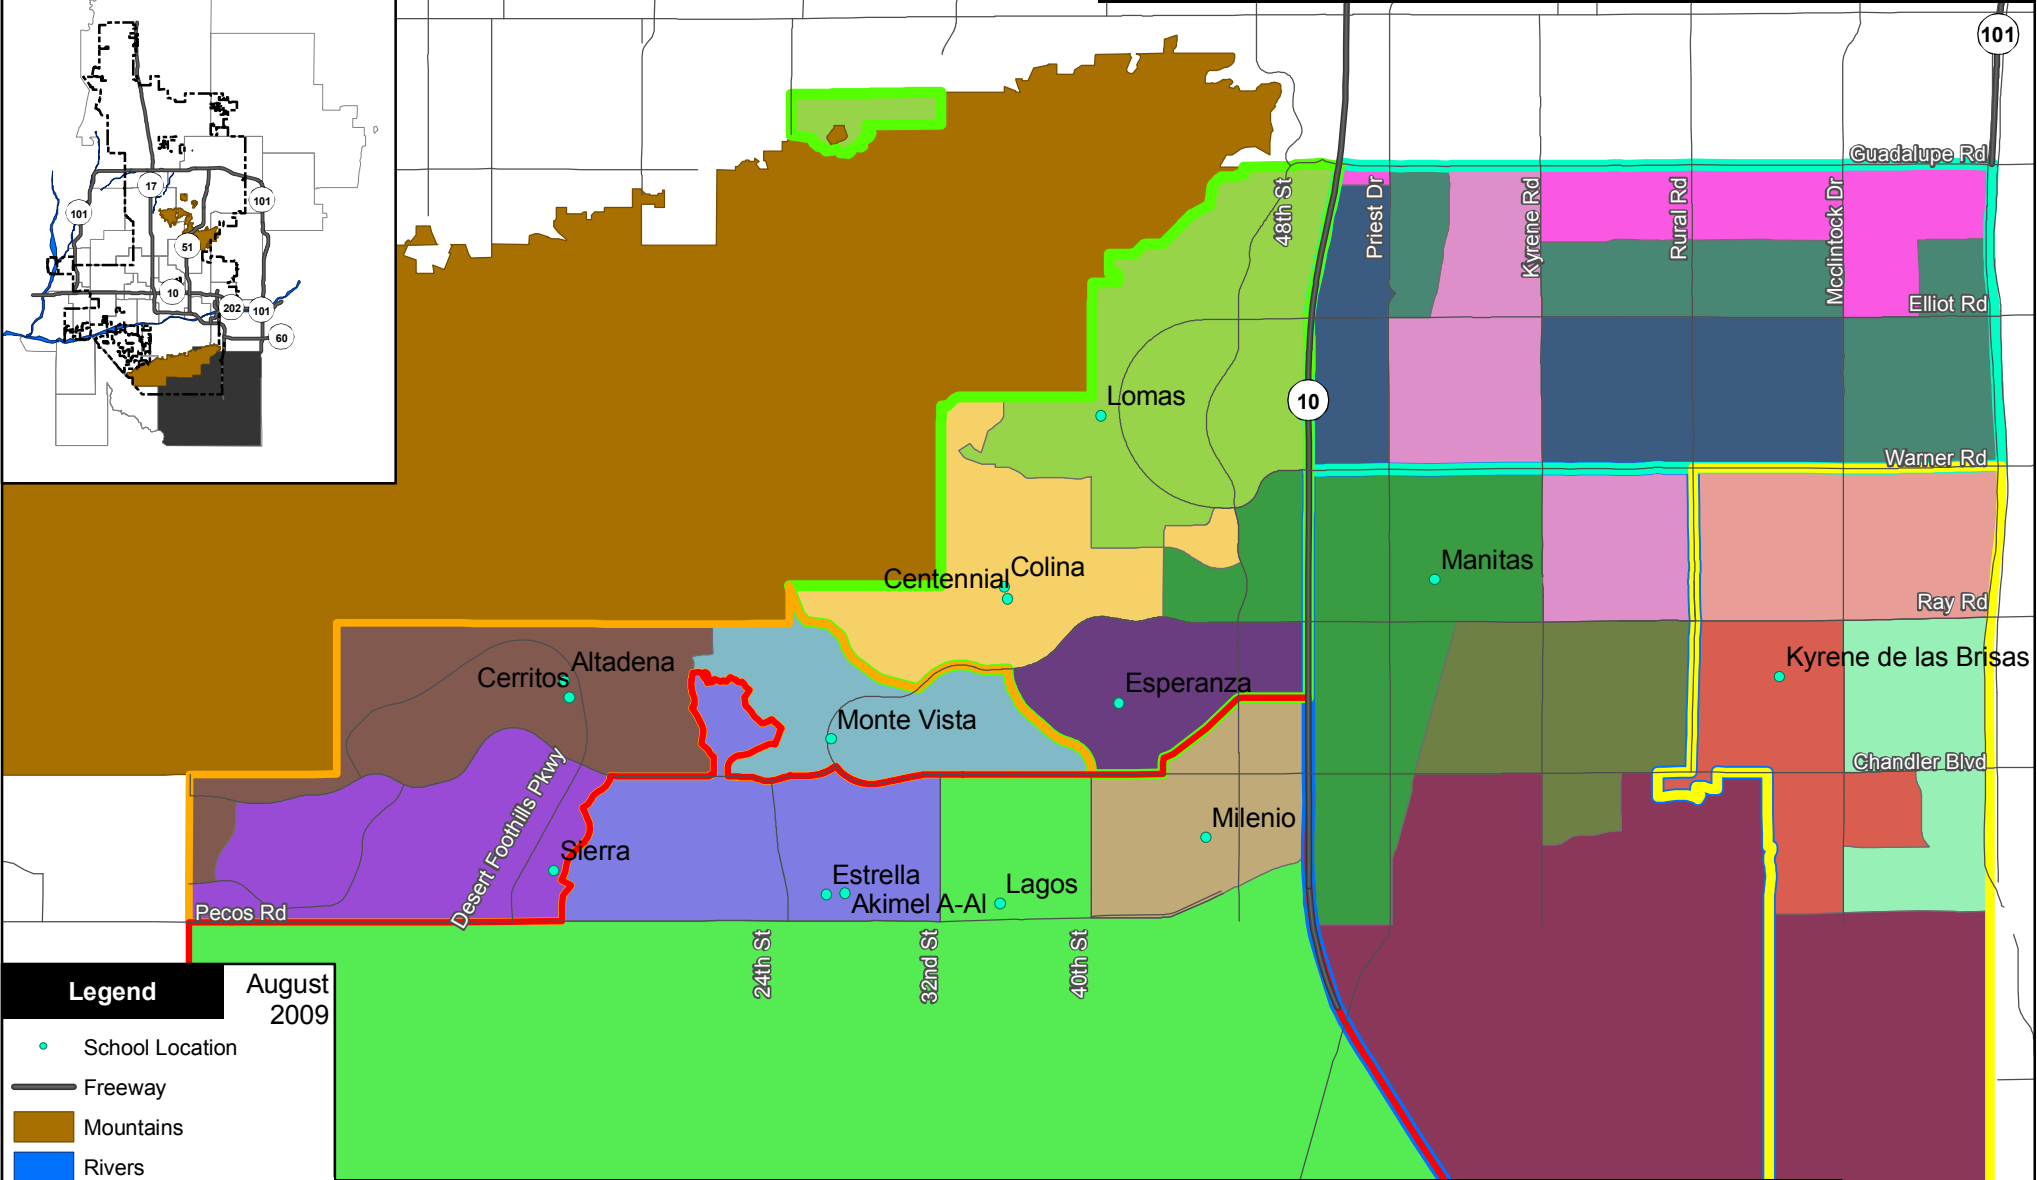

# Kyrene Elementary School District

School Year 2009-2010

0 0.5 1 2 Miles

**Legend** August 2009

- School Location
- Freeway
- Mountains
- Rivers

**Middle Schools**

- Kyrene Akimel A-AI Middle School
- Kyrene Altadena Middle School
- Kyrene Apprende Middle School
- Kyrene Centennial Middle School
- Kyrene Middle School
- Kyrene Pueblo Middle School

**Elementary Schools**

- |   |                                       |                                     |                            |
|---|---------------------------------------|-------------------------------------|----------------------------|
| C. I. Waggoner School                   | Kyrene Monte Vista School             | Kyrene de la Sierra School          | Kyrene de los Lagos School |
| Kyrene de la Colina School              | Kyrene de la Esperanza School         | Kyrene de las Lomas School          | Kyrene de los Ninos        |
| Kyrene de la Estrella Elementary School | Kyrene de las Manitas School          | Kyrene de los Cerritos School       | Kyrene del Norte           |
| Kyrene de la Mariposa                   | Kyrene de las Brisas                  | Kyrene del Sureno Elementary School |                            |
|   | Kyrene de la Paloma Elementary School |                                     |                            |
|   | Kyrene del Milenio School             |                                     |                            |
|   | Kyrene del Cielo                      |                                     |                            |