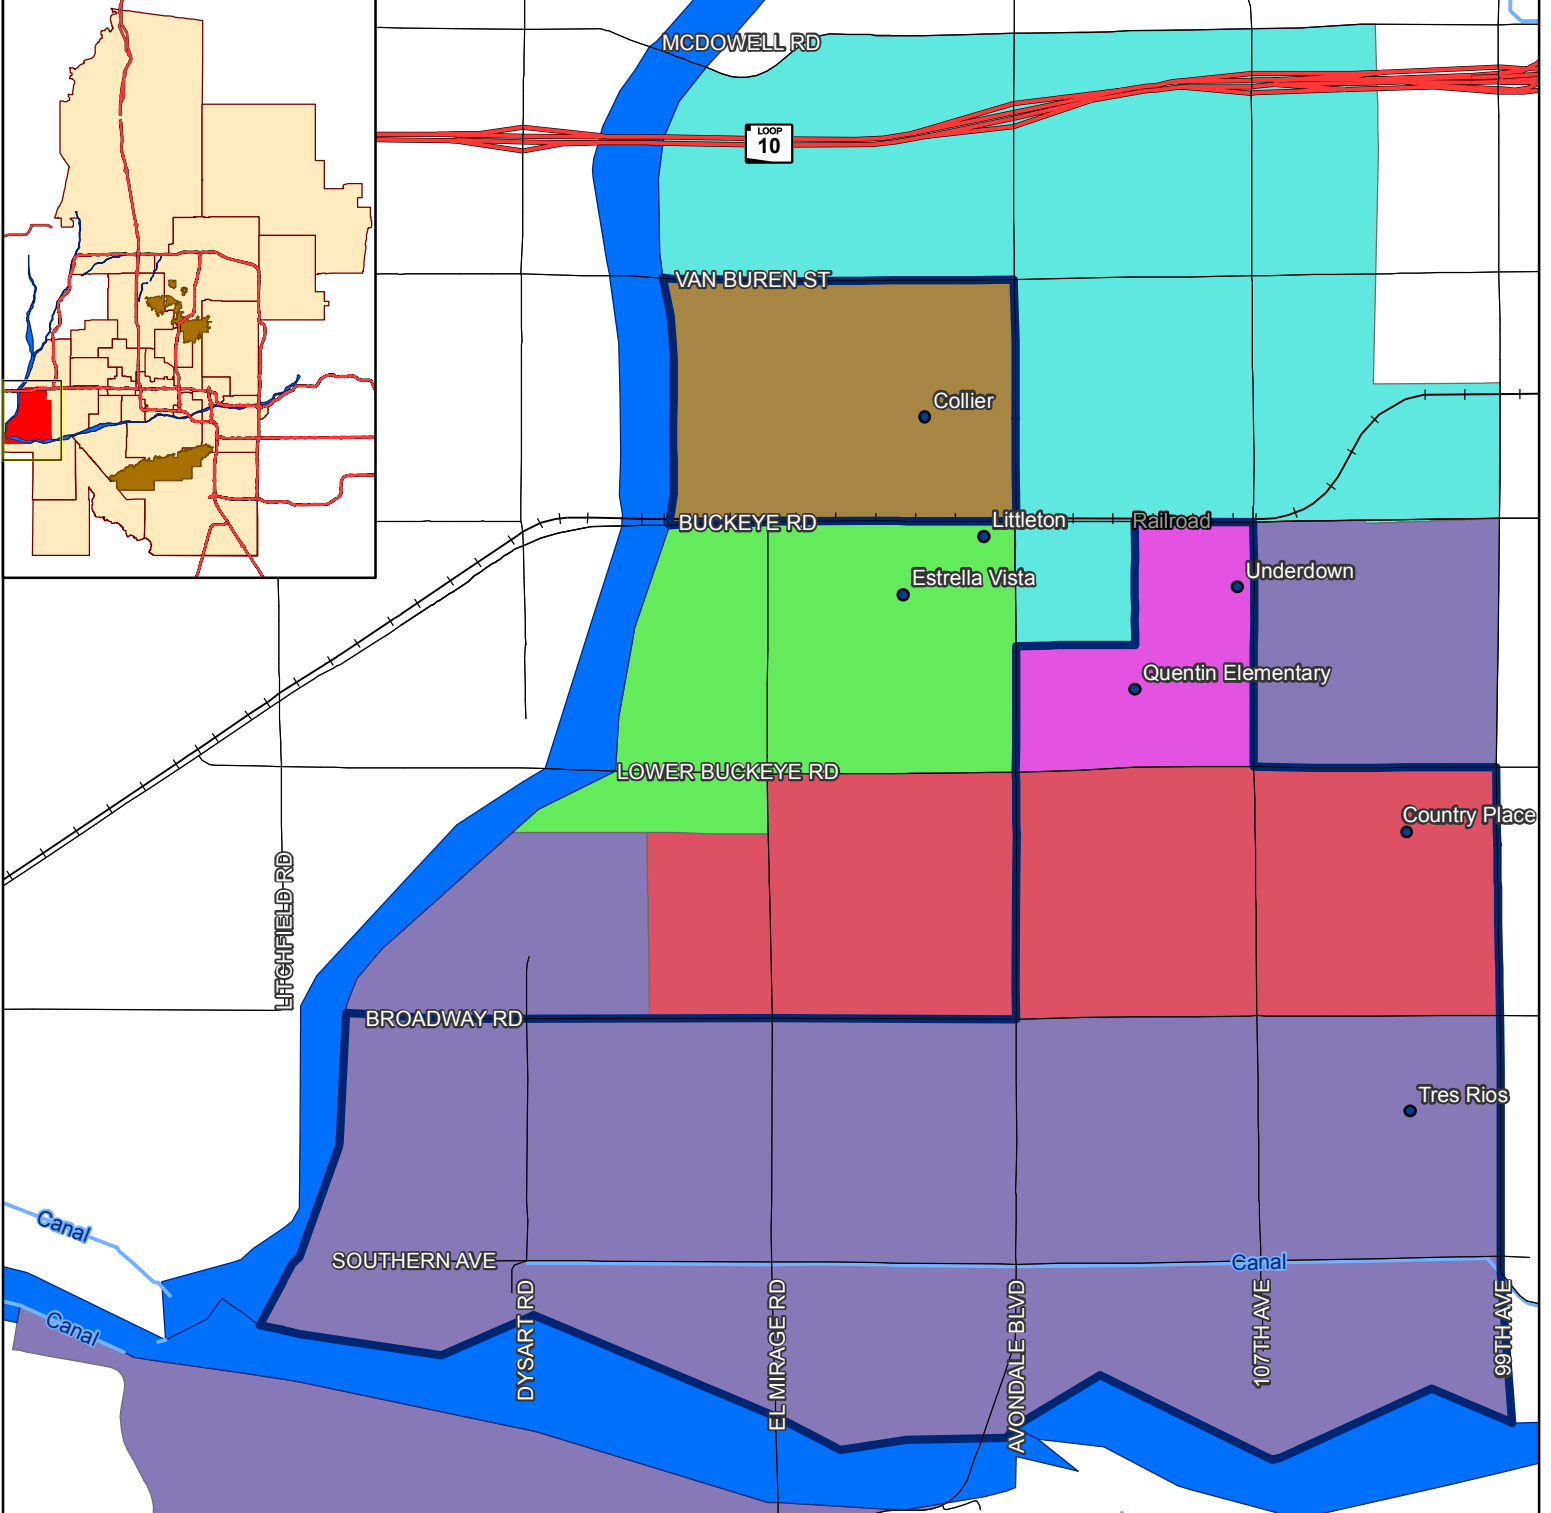

Littleton Elementary School District

School Year 2010 - 2011

0 0.375 0.75 1.5 Miles

Legend

- School Location
- Freeway
- Major Street
- Canal-Water
- Railroad
- River
- Mountain
- Middle School Boundary**
- Underdown Junior High School
- Elementary School Boundary**
- Collier Elementary School
- Country Place Elementary School
- Estrella Vista Elementary School
- Littleton Elementary School
- Quentin Elementary School
- Tres Rios Elementary School

Map prepared by the Neighborhood Services Department