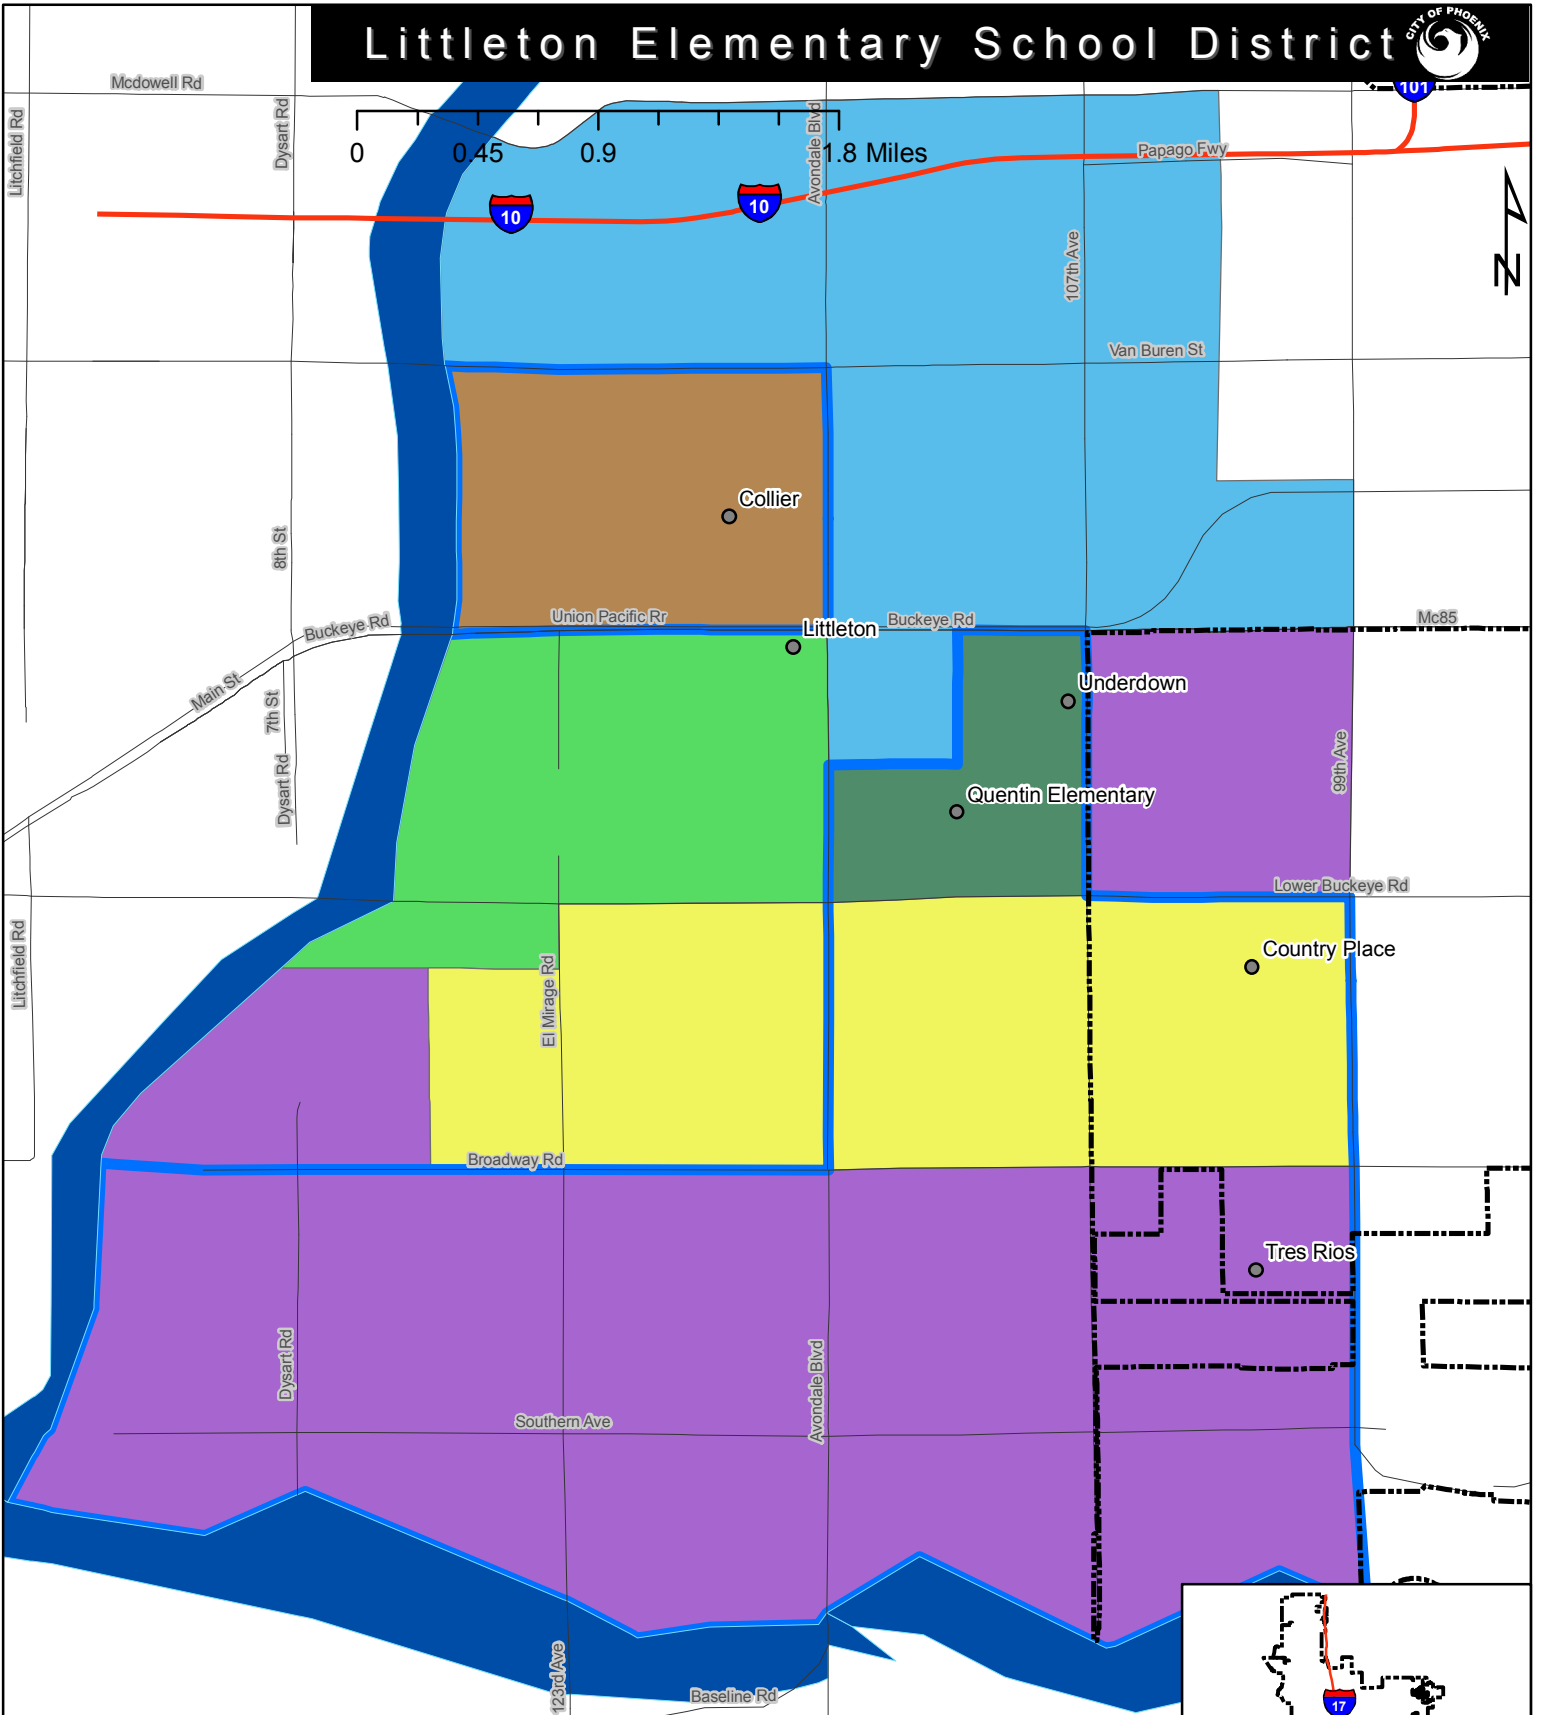

# Littleton Elementary School District

Legend	
<b>Attendance Boundaries</b>	
	Underdown Junior High School
	Collier Elementary School
	Country Place Elementary School
	Estrella Vista Elementary School
	Littleton Elementary School
	Quentin Elementary School
	Tres Rios Elementary School
	City Limit
	Freeway
	Major Street
	School Location
	River