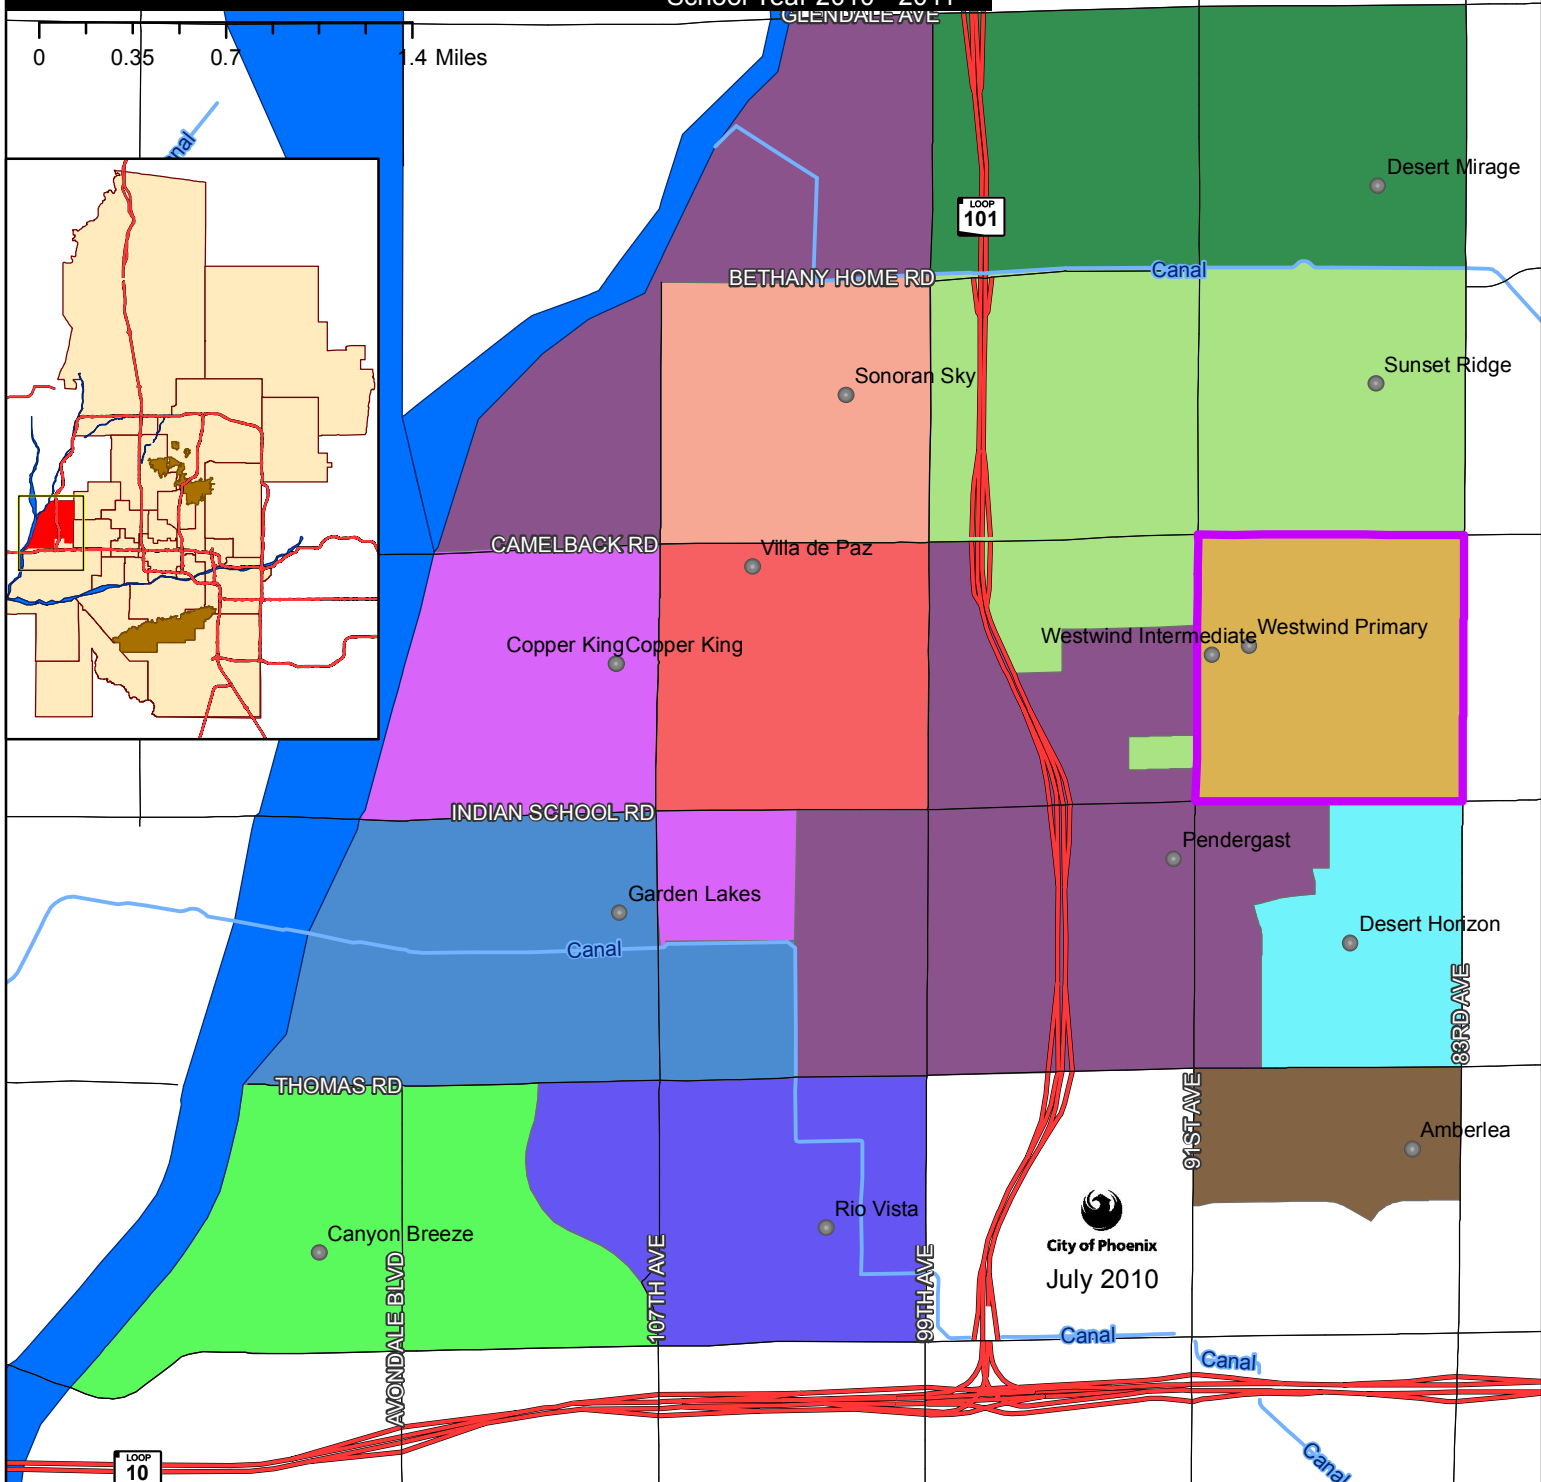

Pendergast Elementary School District

School Year 2010 - 2011

0 0.35 0.7 1.4 Miles

City of Phoenix
July 2010

Legend

- School Location
- Freeway
- Major Street
- Canal-Water
- Railroad
- River
- Mountain

NAME

- Westwind Intermediate Academy
- Amberlea Neighborhood School
- Canyon Breeze Elementary School
- Copper King Elementary School
- Desert Horizon Elementary School
- Desert Mirage Elementary School
- Garden Lakes Elementary School
- Pendergast Elementary School
- Rio Vista Elementary School
- Sonoran Sky Elementary School
- Sunset Ridge Elementary School
- Villa de Paz Elementary School
- Westwind Primary School

Map prepared by the Neighborhood Services Department