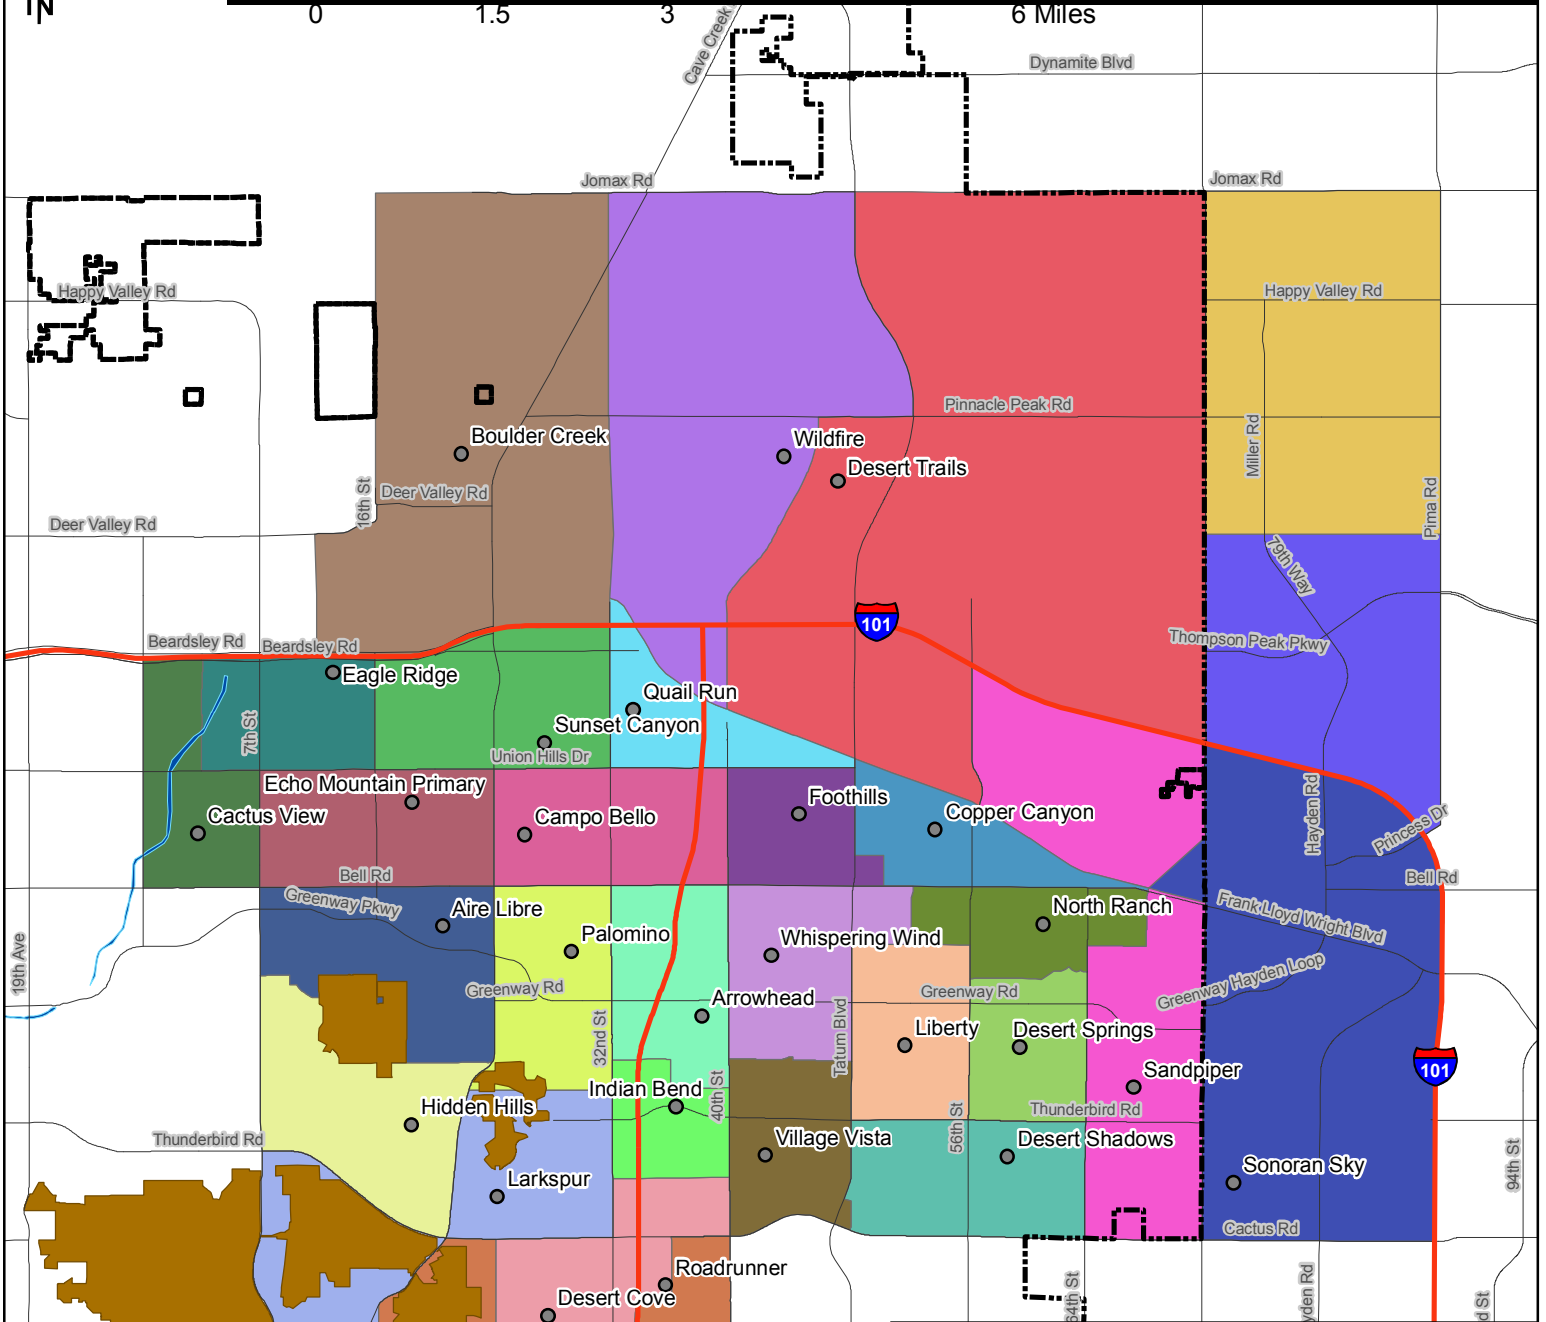

Paradise Valley Unified School District Elementary Schools

0 1.5 3 6 Miles

Legend

Attendance Boundaries

- Aire Libre Elementary School
- Arrowhead Elementary School
- Boulder Creek Elementary School
- Cactus View Elementary School
- Campo Bello Elementary School
- Copper Canyon Elementary School
- Desert Cove Elementary School
- Desert Shadows Elementary School
- Desert Springs Elementary School
- Desert Trails Elementary School
- Eagle Ridge Elementary School
- Echo Mountain Primary School
- Foothills Elementary School
- Grayhawk Elementary School
- Hidden Hills Elementary School
- Indian Bend Elementary School
- Larkspur Elementary School
- Liberty Elementary School
- Mercury Mine Elementary School
- North Ranch Elementary School
- Palomino Primary School
- Pinnacle Peak Elementary School
- Quail Run Elementary School
- Sandpiper Elementary School
- Sonoran Sky Elementary School
- Sunset Canyon School
- Village Vista Elementary School
- Whispering Wind School
- Wildfire Elementary School

- City Limit
- Mountain
- Major Street
- School Location
- Freeway
- River