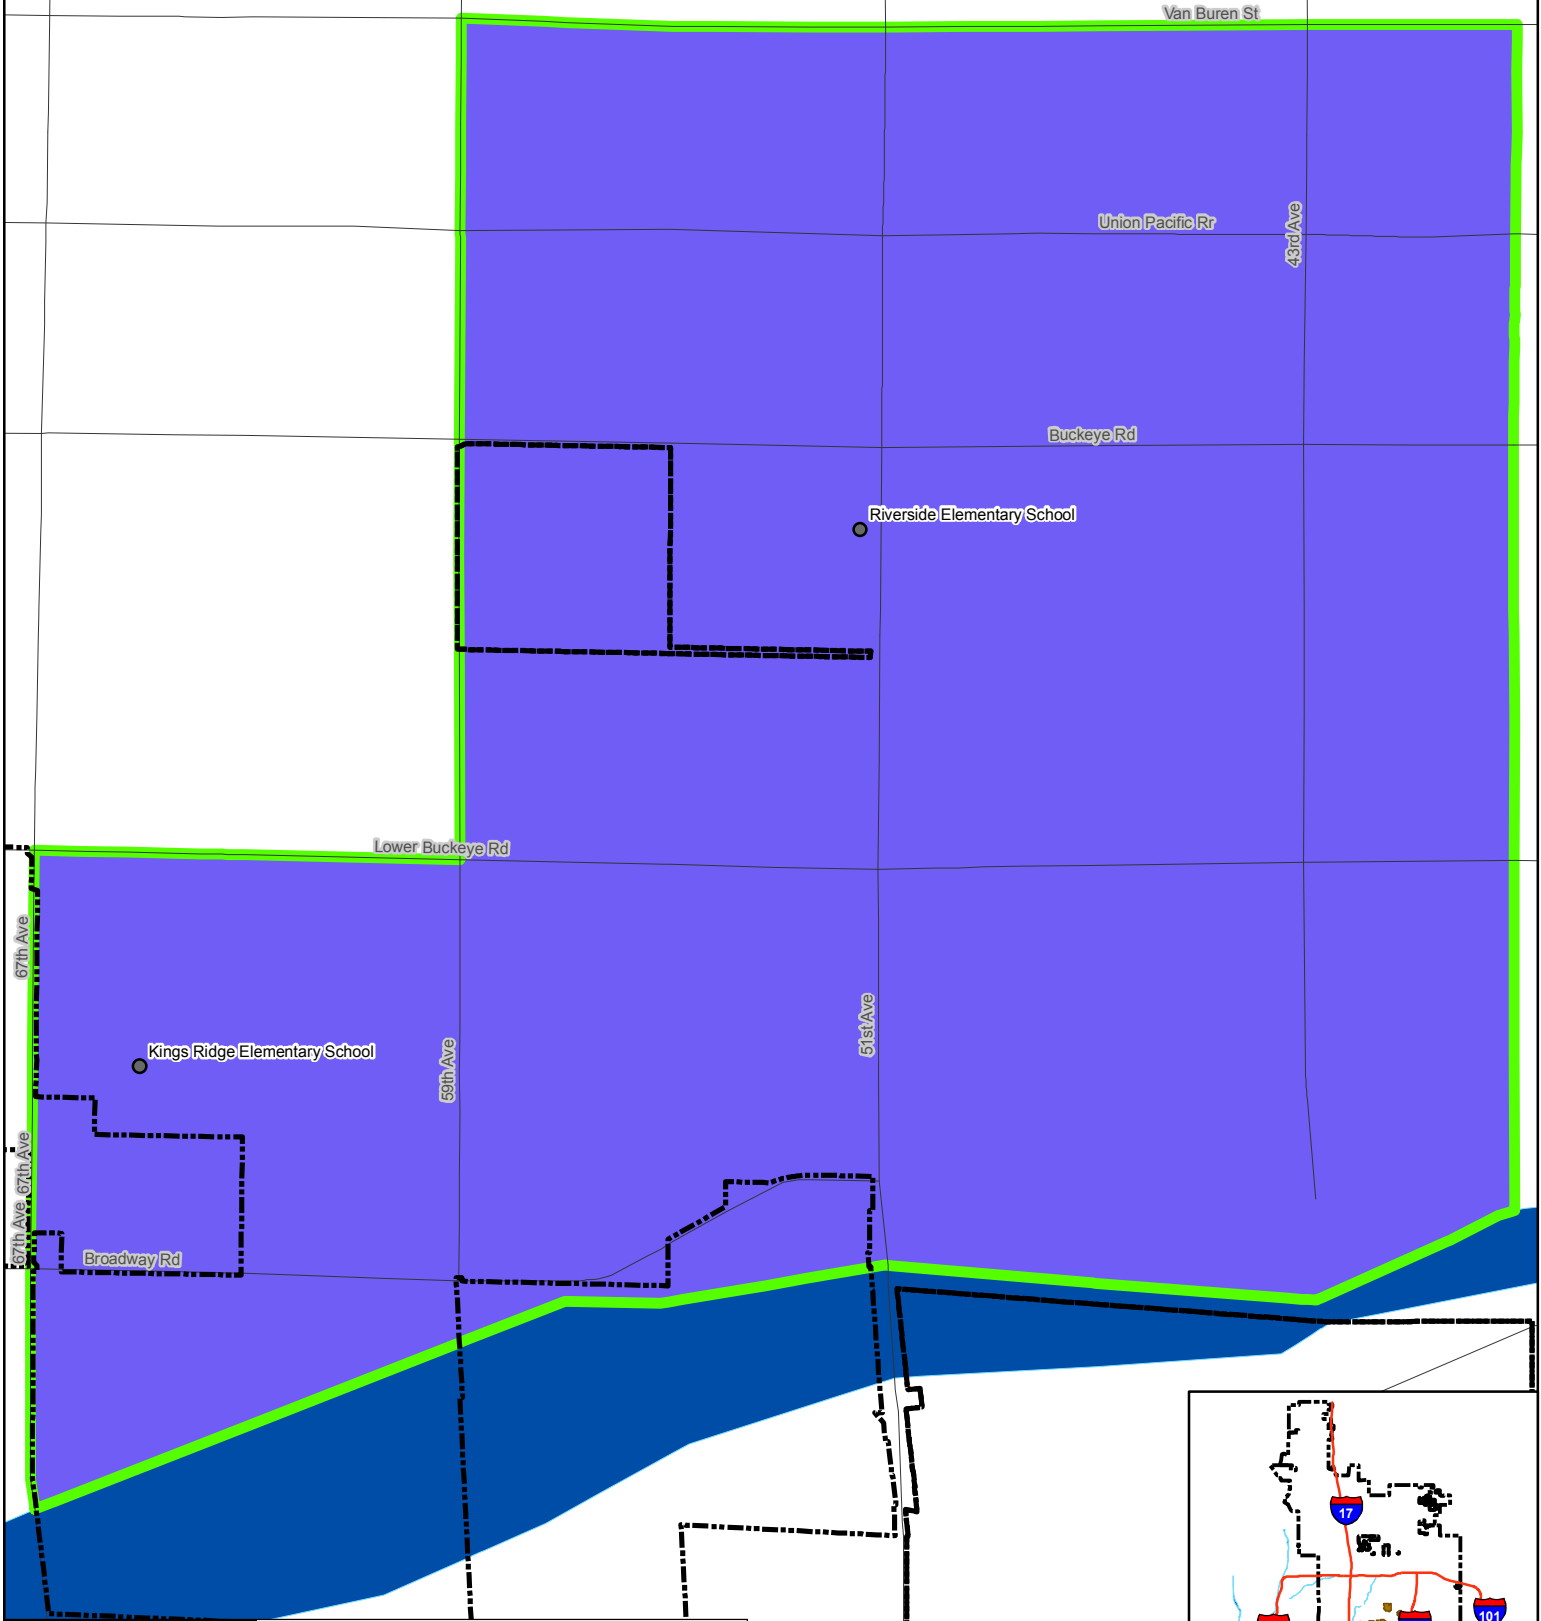

Riverside Elementary School District

Legend

Attendance

- Kings Ridge Elementary School
- Riverside Elementary School

- School Location
- Freeway
- City Limit
- Major Street
- River
- Mountain

October 2007 Youth and Education