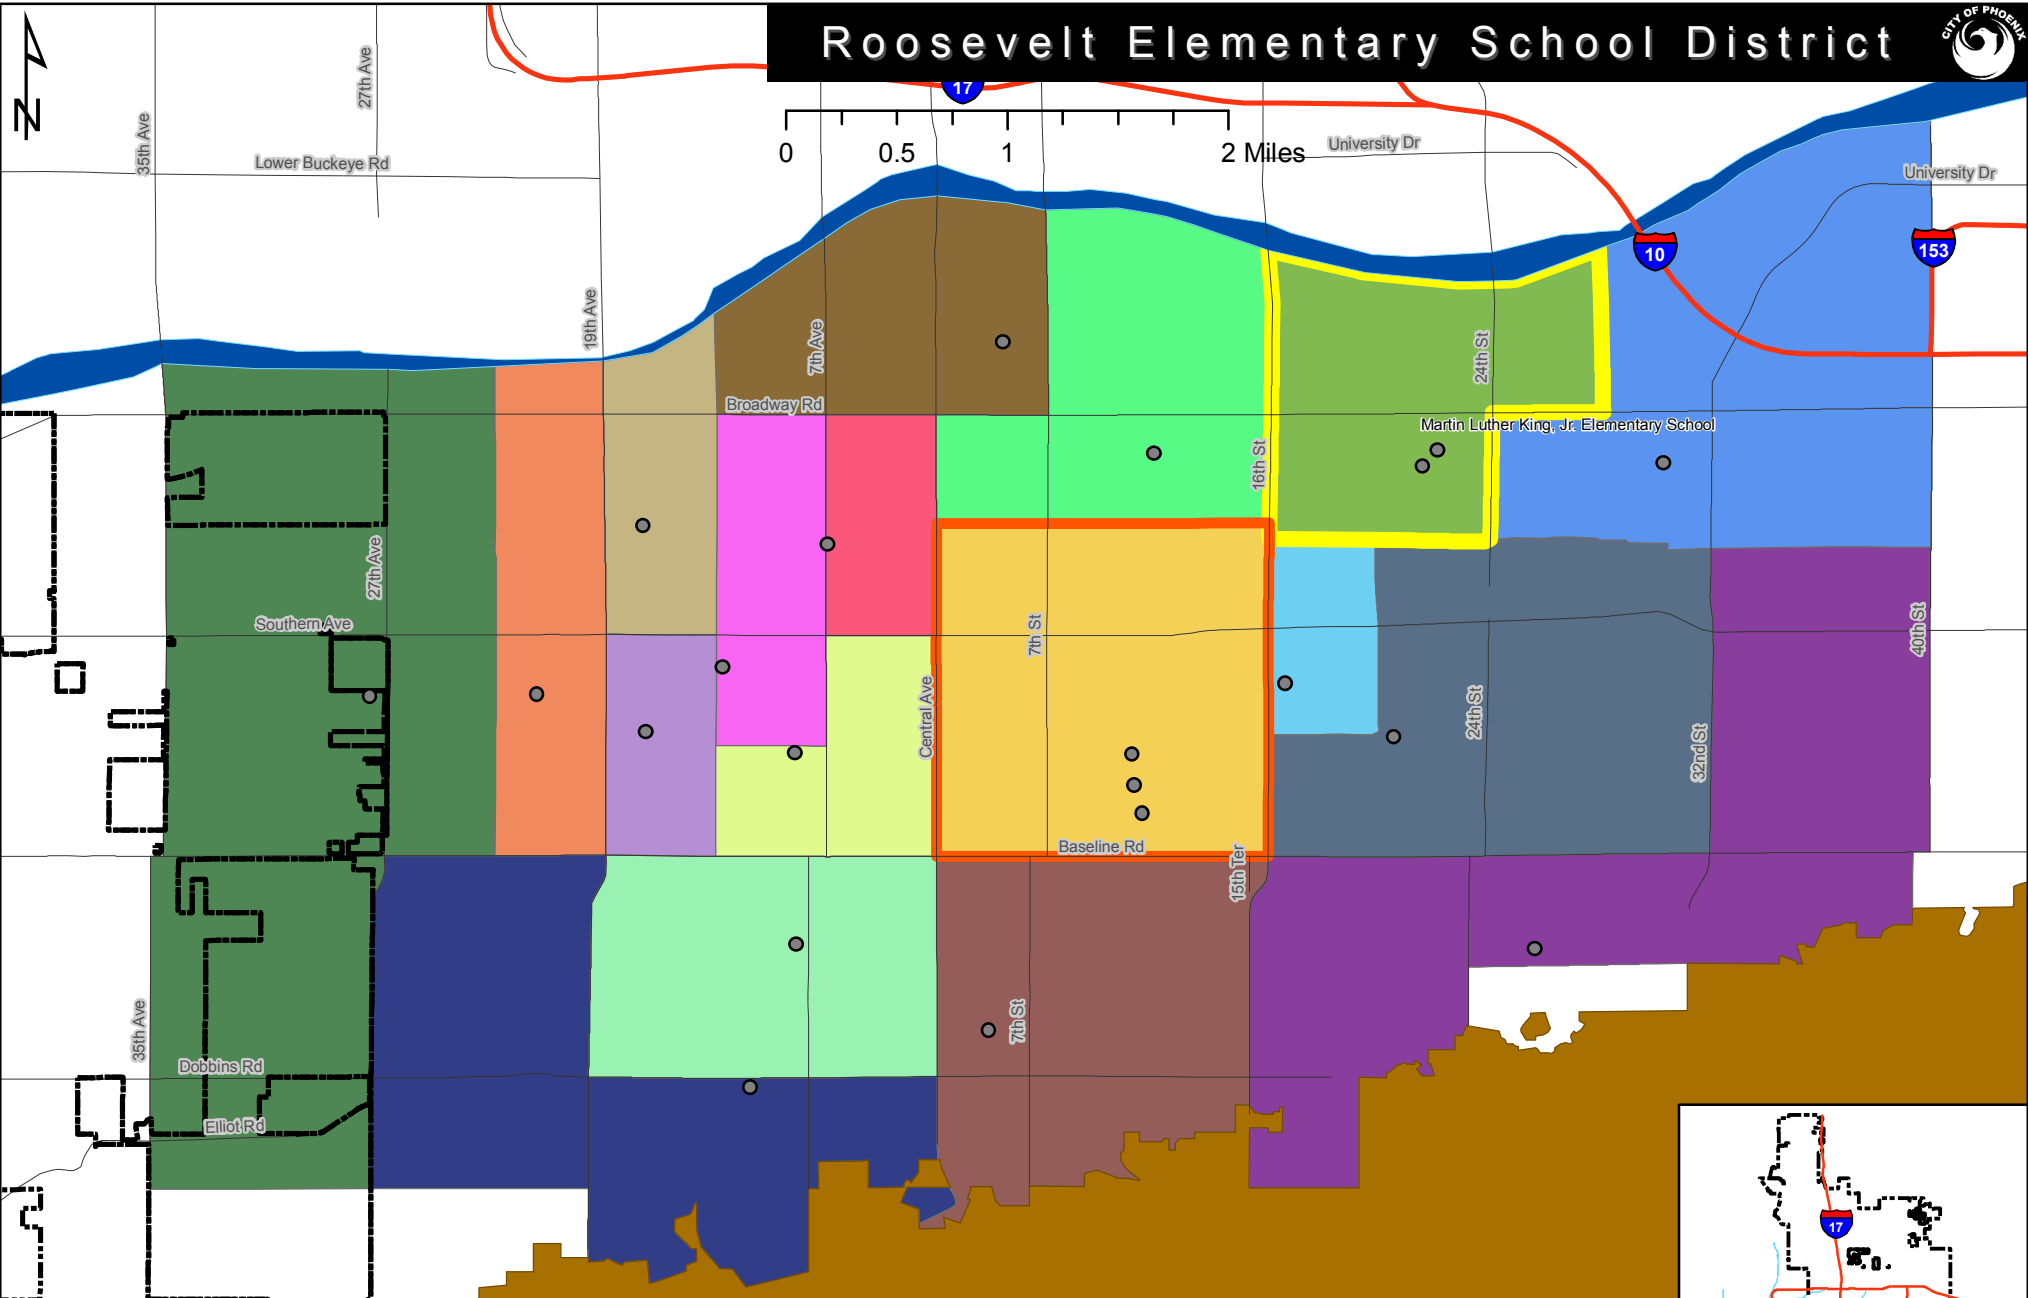

Roosevelt Elementary School District

Legend

Elementary Schools

- Bernard Black Elementary School
- C.J. Jorgensen School
- Cesar E. Chavez Community School
- Cloves C. Campbell, Sr. School
- Ed and Verma Pastor School
- Ignacio Conchos School
- John F. Kennedy School
- John R. Davis School
- Maxine O. Bush School
- Percy L. Julian School
- Rose Linda School

Elementary Schools (continued)

- Sierra Vista Elementary School
- Southwest Elementary School
- Sunland Elementary School
- T.G. Barr Elementary School
- V. H. Lassen Elementary School
- Valley View School

Middle Schools

- C.O. Greenfield School
- Martin Luther King School

- City Limit
- Mountain
- Major Street
- School Location
- Freeway
- River

July 2008
Youth and Education