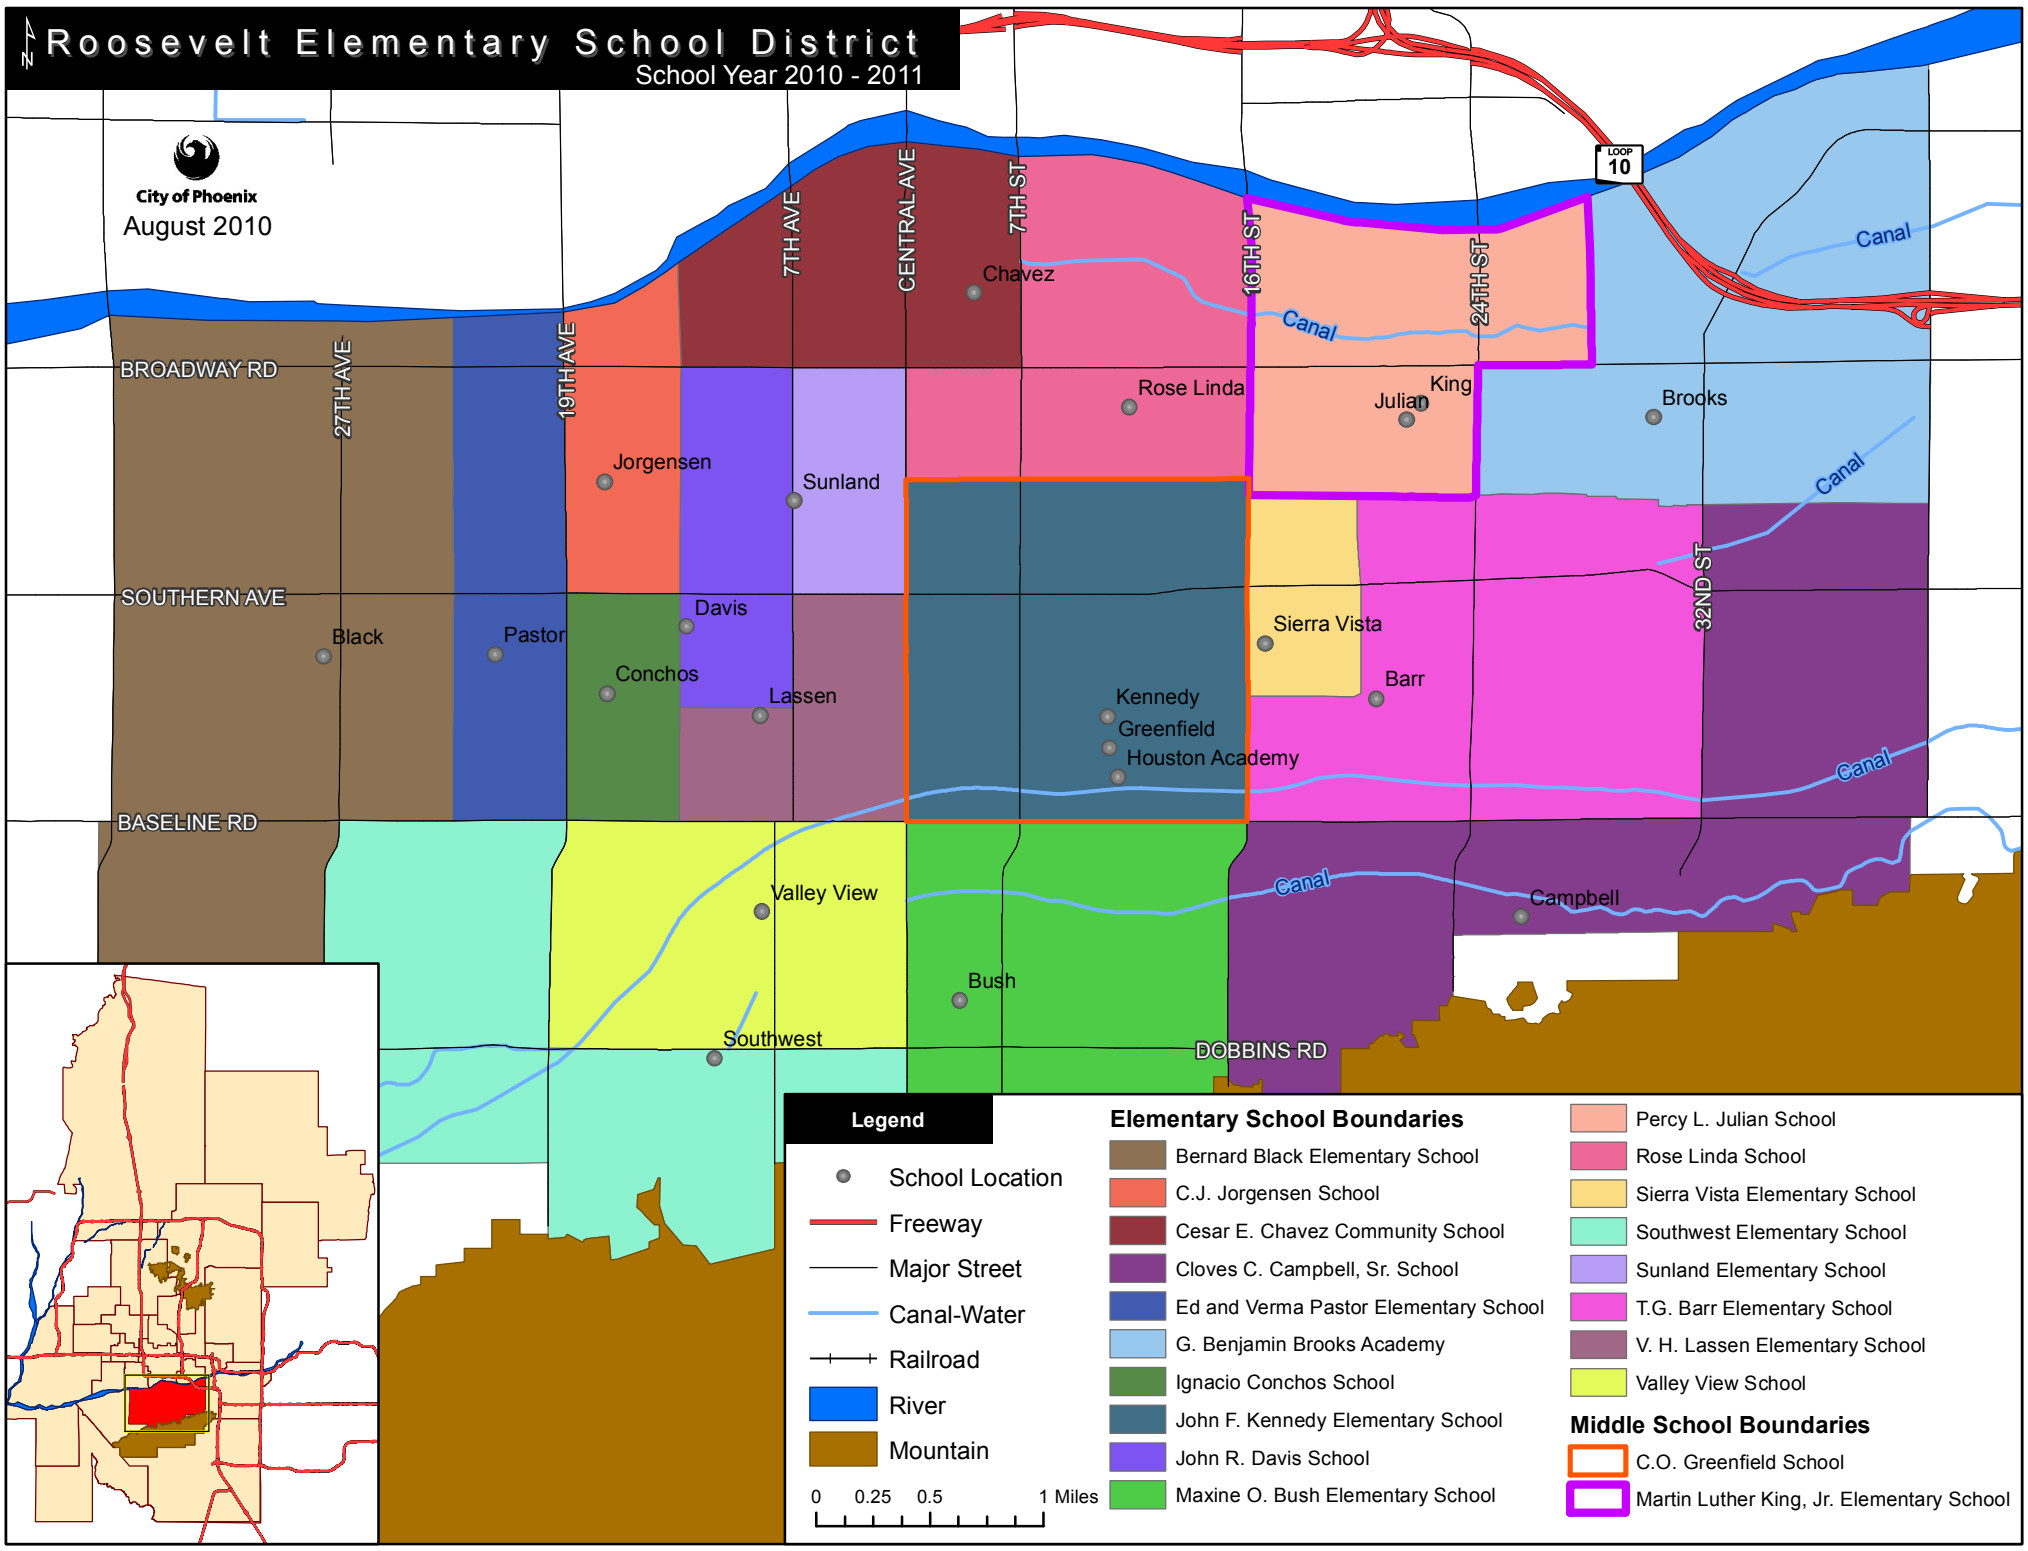

# Roosevelt Elementary School District

School Year 2010 - 2011

City of Phoenix  
August 2010

**Legend**

- School Location
- Freeway
- Major Street
- Canal-Water
- Railroad
- River
- Mountain

0 0.25 0.5 1 Miles

**Elementary School Boundaries**

- Bernard Black Elementary School
- C.J. Jorgensen School
- Cesar E. Chavez Community School
- Cloves C. Campbell, Sr. School
- Ed and Verma Pastor Elementary School
- G. Benjamin Brooks Academy
- Ignacio Conchos School
- John F. Kennedy Elementary School
- John R. Davis School
- Maxine O. Bush Elementary School

**Middle School Boundaries**

- Percy L. Julian School
- Rose Linda School
- Sierra Vista Elementary School
- Southwest Elementary School
- Sunland Elementary School
- T.G. Barr Elementary School
- V. H. Lassen Elementary School
- Valley View School

**Other Boundaries**

- C.O. Greenfield School
- Martin Luther King, Jr. Elementary School