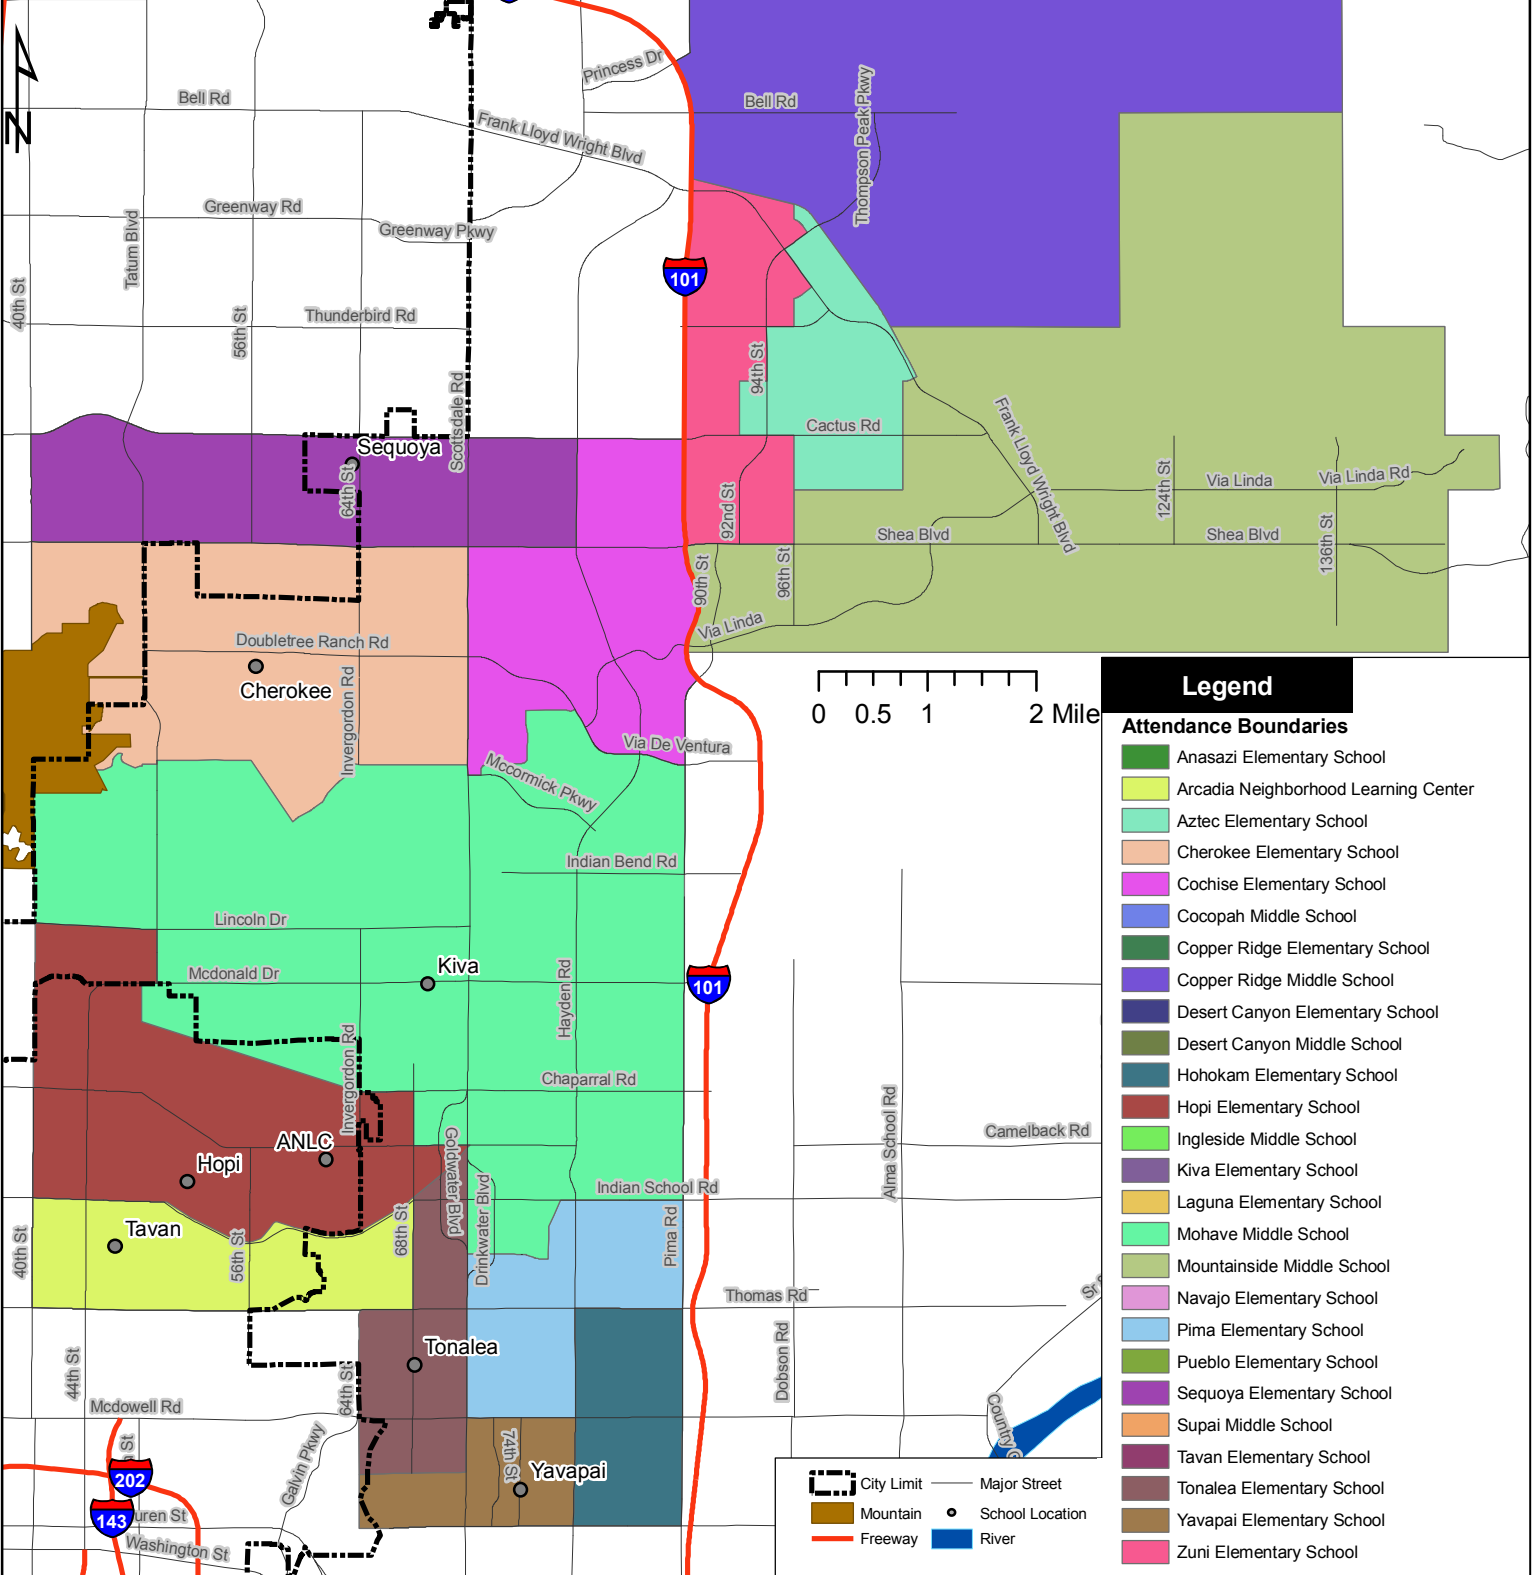

Scottsdale Unified School District Elementary Schools

July 2008
Youth and Education

Legend	
Attendance Boundaries	
[Green Box]	Anasazi Elementary School
[Light Green Box]	Arcadia Neighborhood Learning Center
[Light Blue Box]	Aztec Elementary School
[Light Orange Box]	Cherokee Elementary School
[Pink Box]	Cochise Elementary School
[Light Purple Box]	Cocopah Middle School
[Dark Green Box]	Copper Ridge Elementary School
[Dark Purple Box]	Copper Ridge Middle School
[Dark Blue Box]	Desert Canyon Elementary School
[Dark Green Box]	Desert Canyon Middle School
[Dark Blue Box]	Hohokam Elementary School
[Dark Red Box]	Hopi Elementary School
[Light Green Box]	Ingleside Middle School
[Purple Box]	Kiva Elementary School
[Orange Box]	Laguna Elementary School
[Light Green Box]	Mohave Middle School
[Light Green Box]	Mountainside Middle School
[Pink Box]	Navajo Elementary School
[Light Blue Box]	Pima Elementary School
[Light Green Box]	Pueblo Elementary School
[Purple Box]	Sequoia Elementary School
[Light Orange Box]	Supai Middle School
[Dark Red Box]	Tavan Elementary School
[Dark Red Box]	Tonalea Elementary School
[Dark Red Box]	Yavapai Elementary School
[Pink Box]	Zuni Elementary School
[Dashed Line]	City Limit
[Solid Line]	Major Street
[Brown Box]	Mountain
[Dot]	School Location
[Red Line]	Freeway
[Blue Line]	River