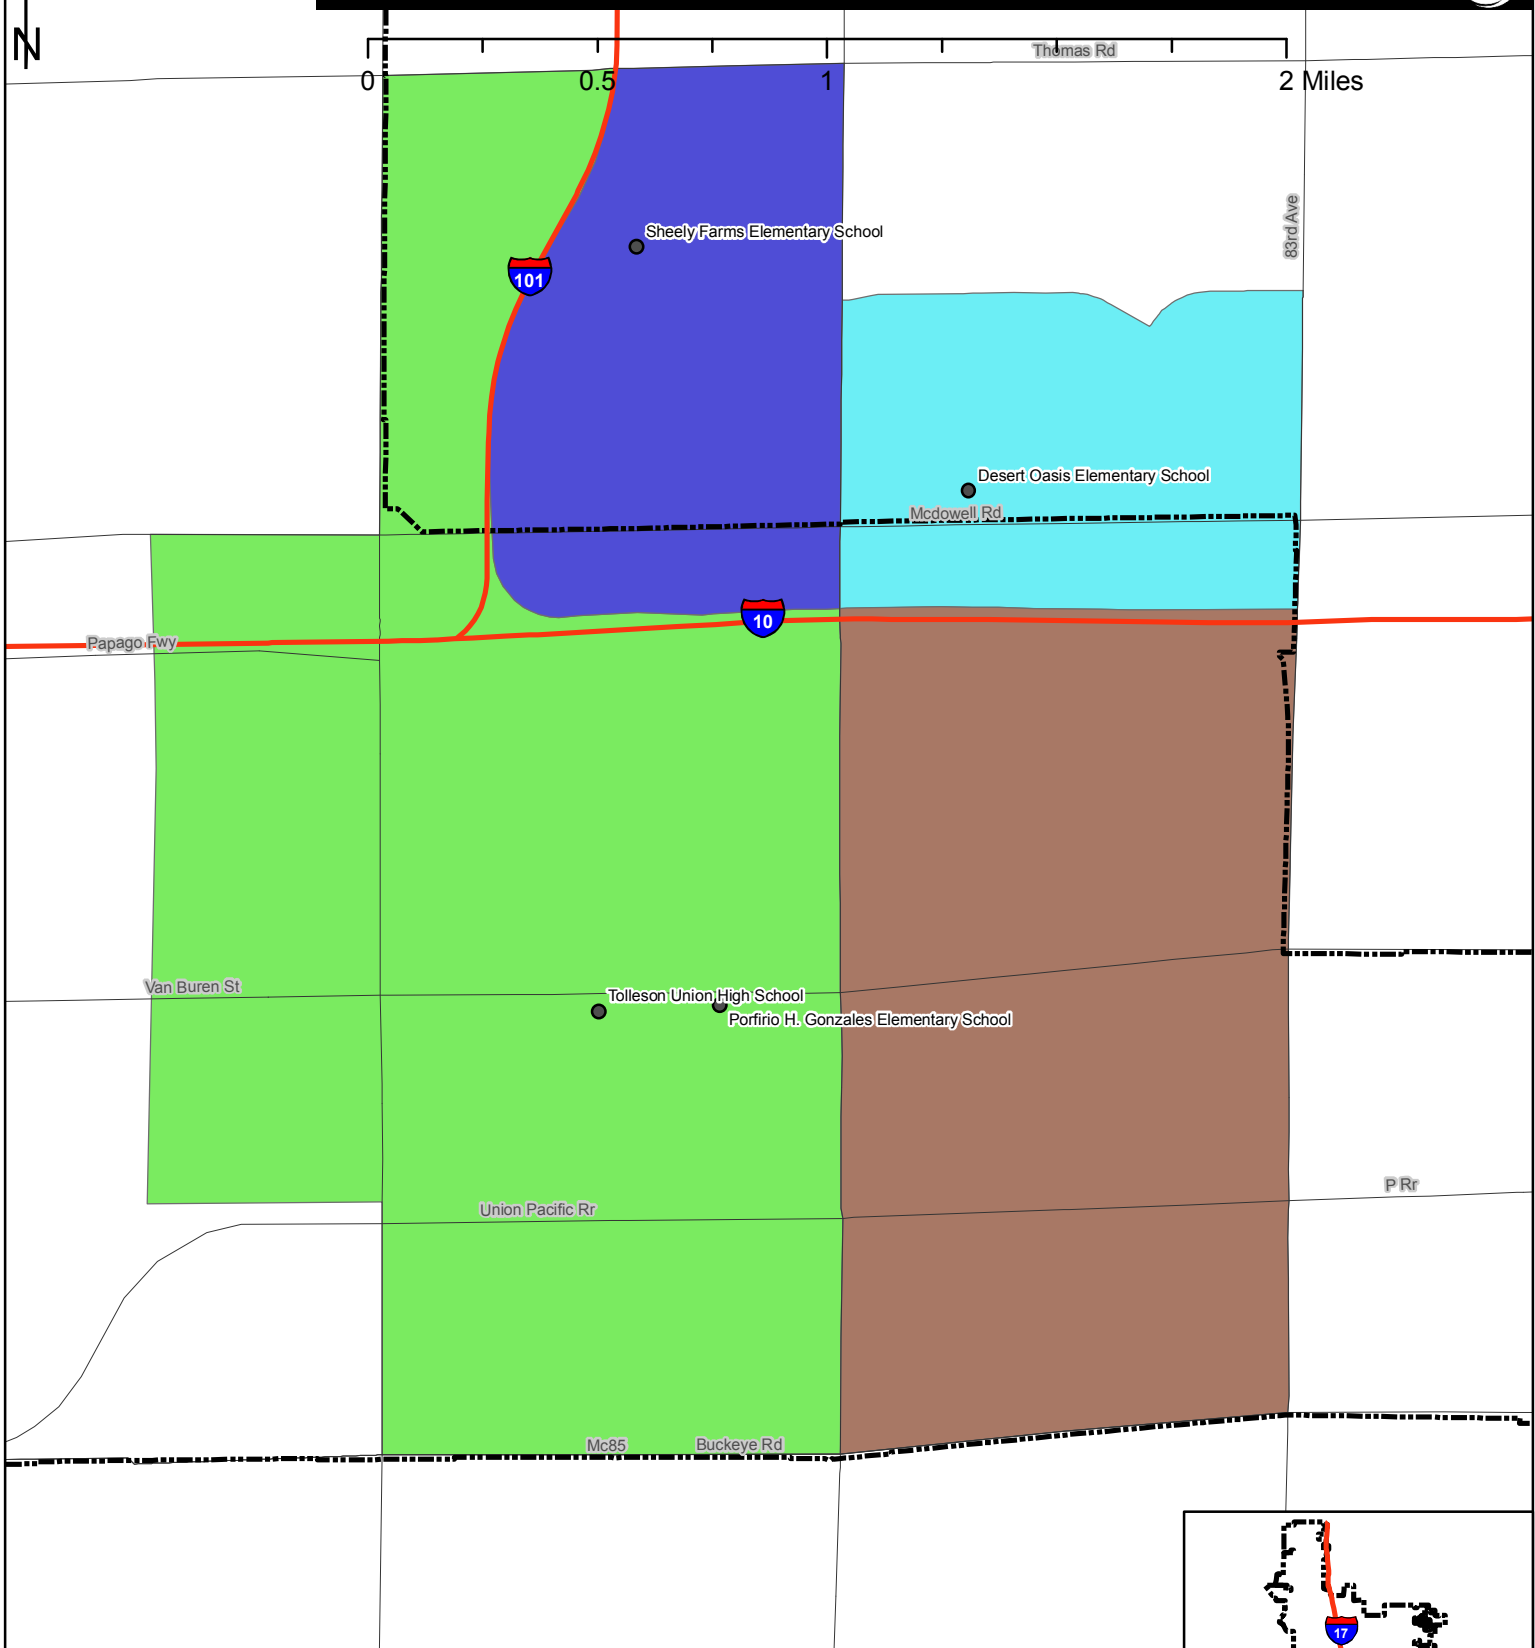

Tolleson Elementary School District

0 0.5 1 2 Miles

Legend

Attendance Boundaries

- Arizona Desert Elementary School
- Desert Oasis Elementary School
- Porfirio H. Gonzales School
- Sheely Farms Elementary School

- City Limit
- Mountain
- Freeway
- Major Street
- School Location
- River

**October 2007
Youth and Education**