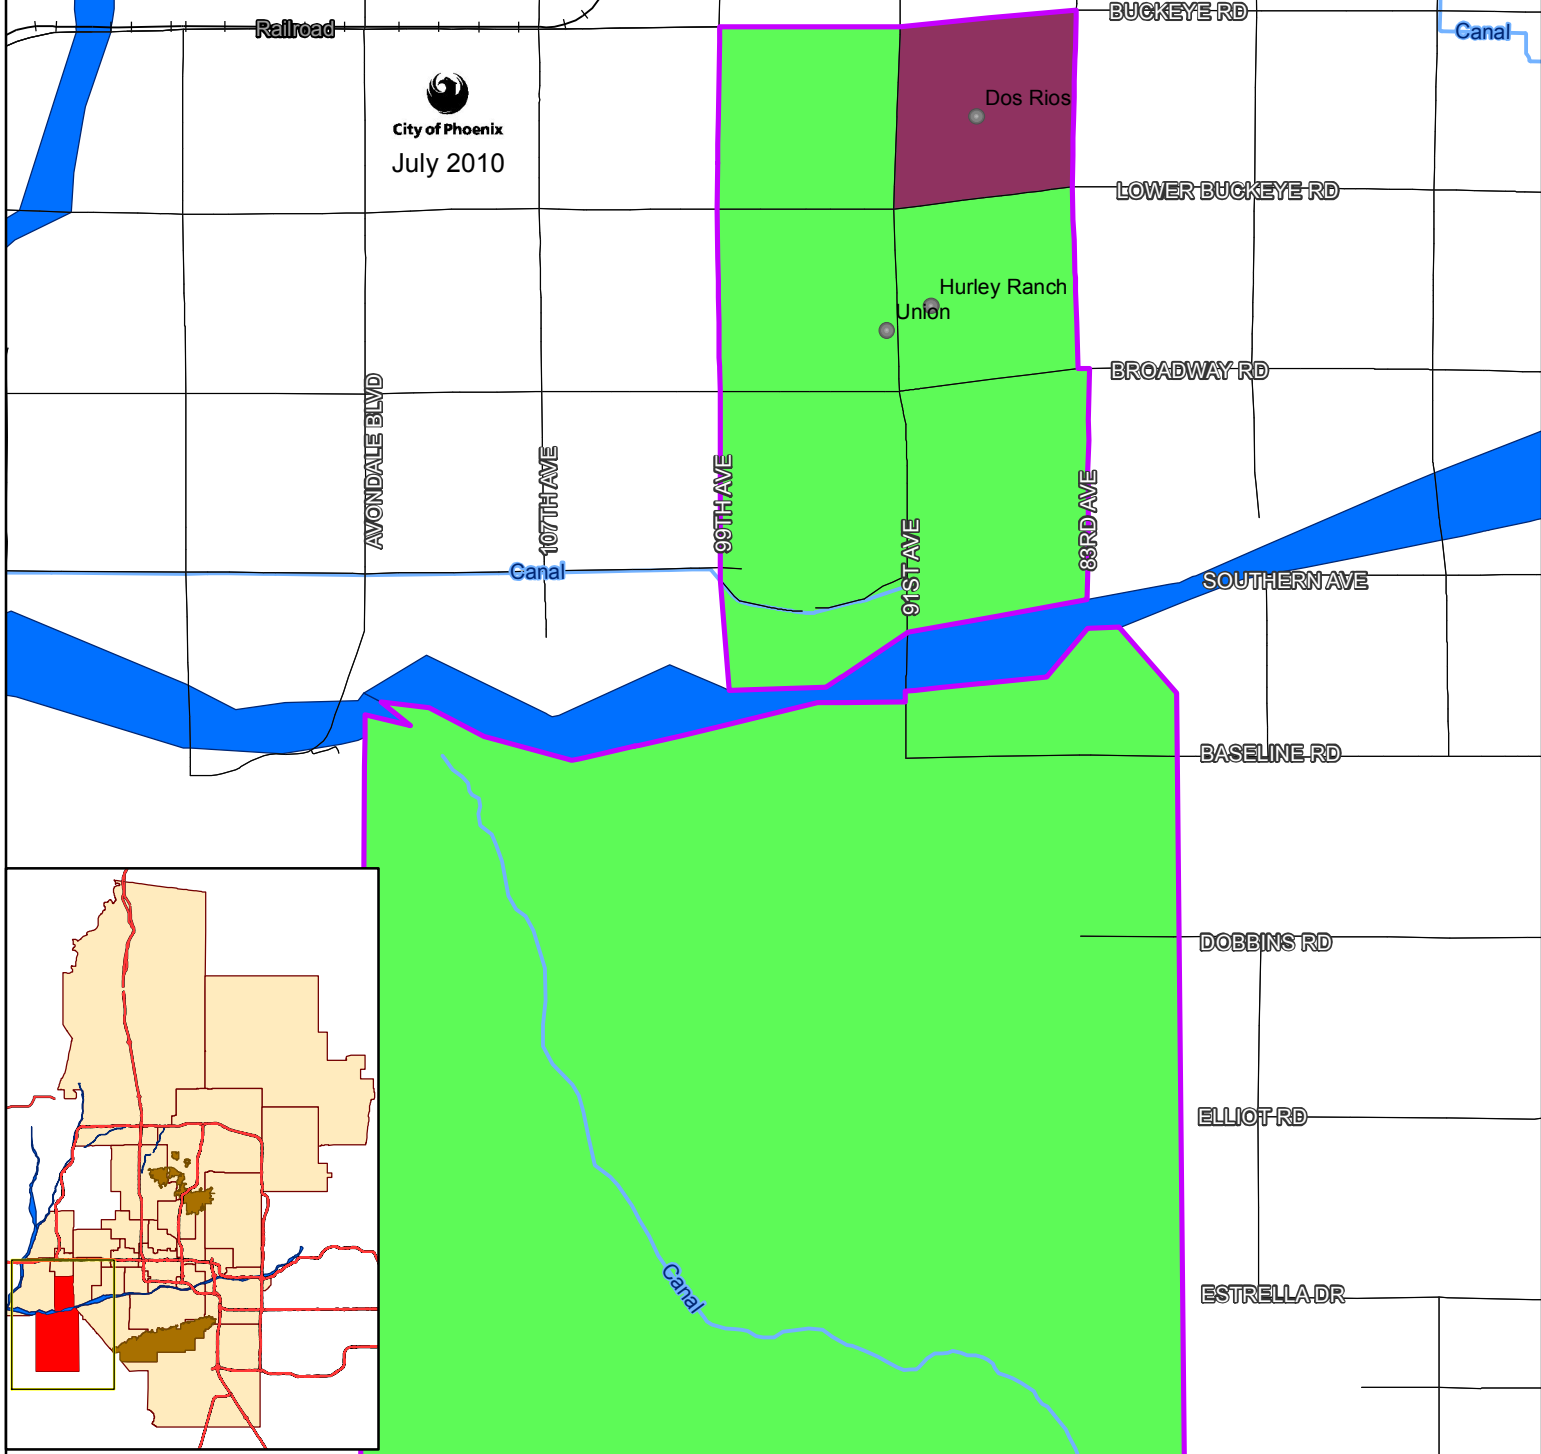

# Union Elementary School District

School Year 2010 - 2011

0 0.5 1 2 Miles

Legend	
● School Location	Middle School Boundary
Freeway	Union Middle School
Major Street	<b>Elementary School Boundaries</b>
Canal-Water	Dos Rios Elementary
Railroad	Hurley Ranch Elementary School
River	
Mountain	

Map prepared by the Neighborhood Services Department