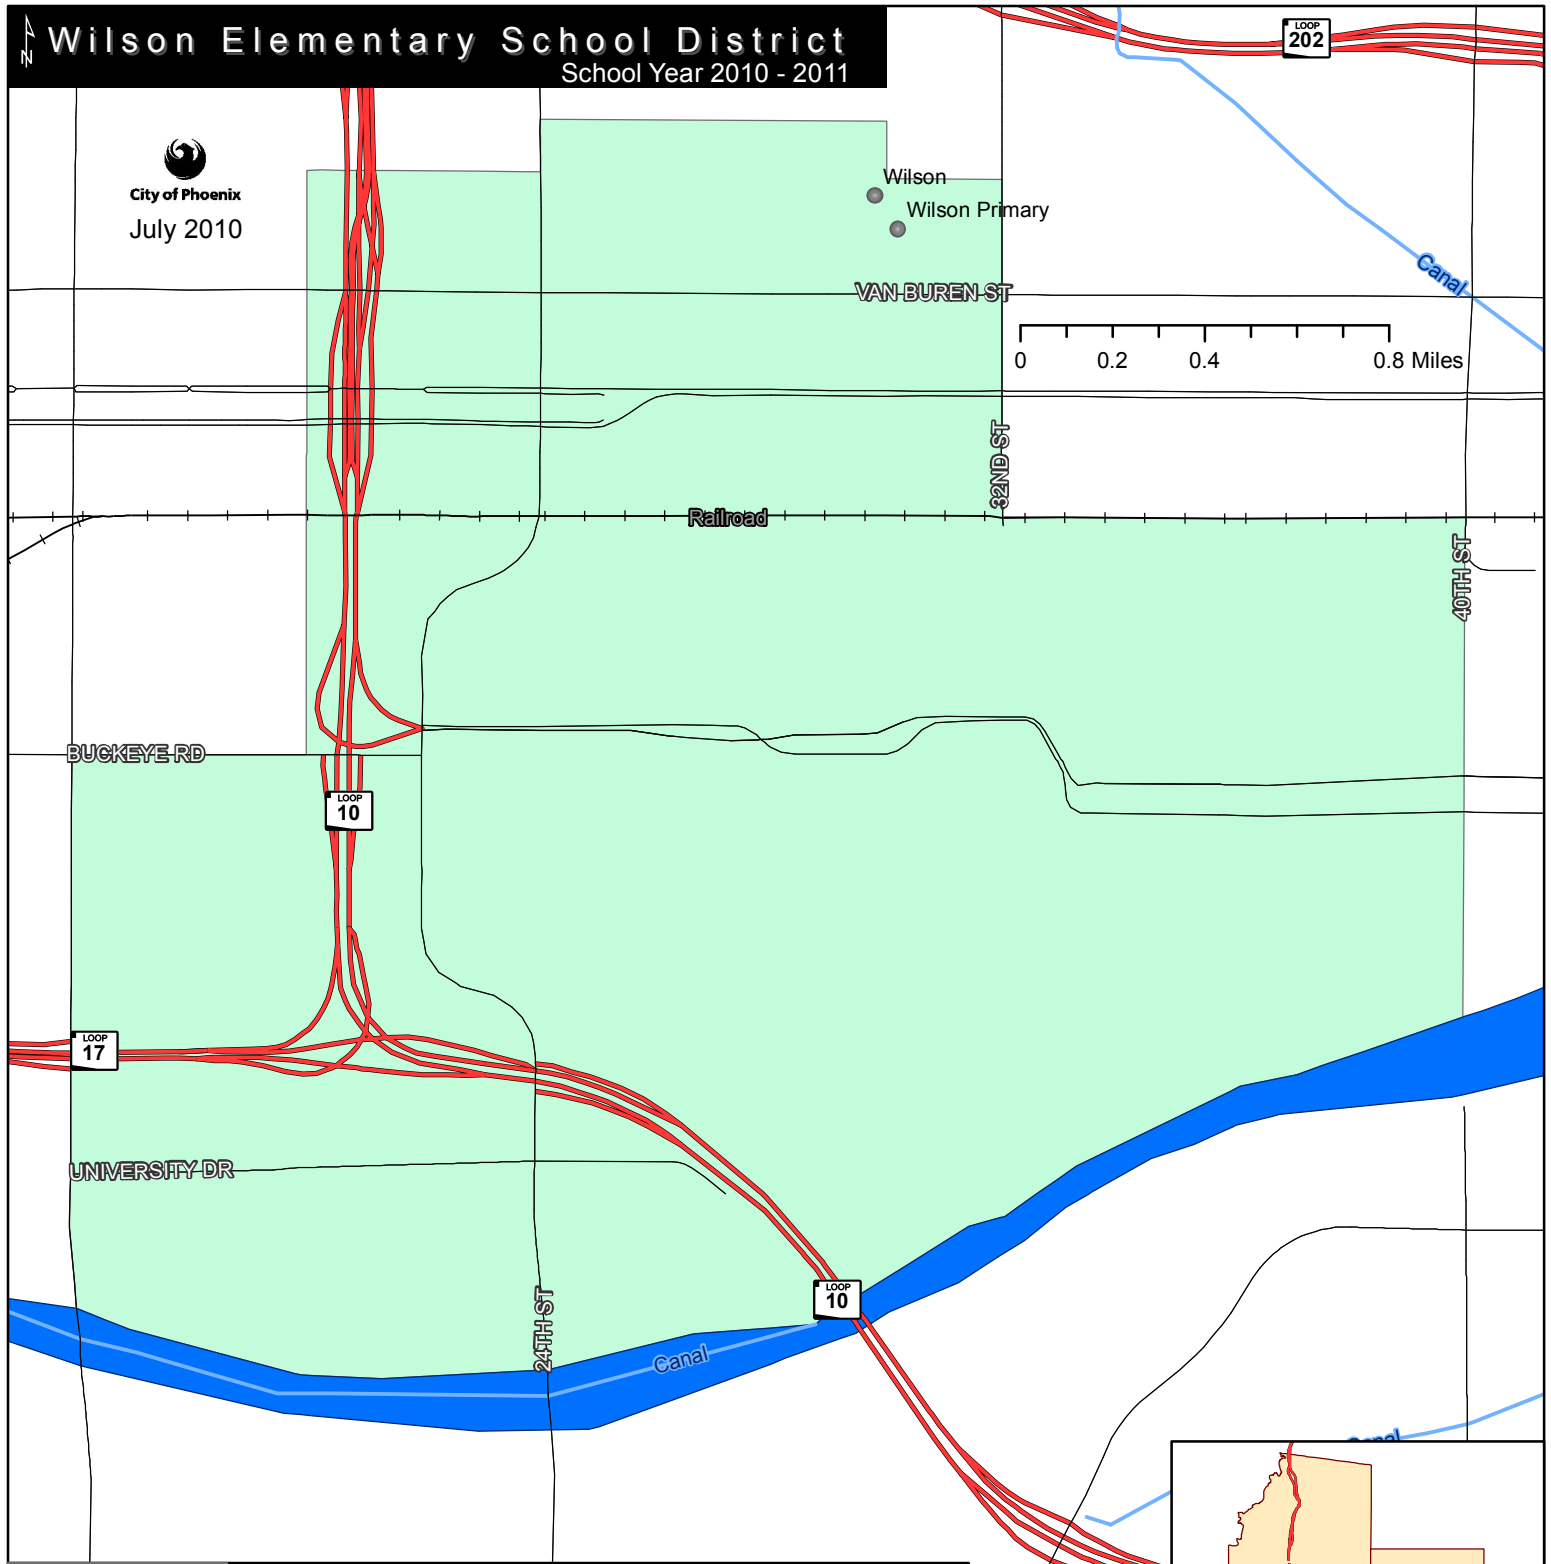

Wilson Elementary School District

School Year 2010 - 2011

Wilson
Wilson Primary

Legend	
●	School Location
— (thick red)	Freeway
— (thin black)	Major Street
— (blue)	Canal-Water
— (black with cross-ticks)	Railroad
■ (blue)	River
■ (brown)	Mountain
Middle School Boundary	
□ (purple outline)	Union Middle School
Elementary School Boundaries	
■ (purple)	Dos Rios Elementary
■ (green)	Hurley Ranch Elementary School

Map prepared by the Neighborhood Services Department