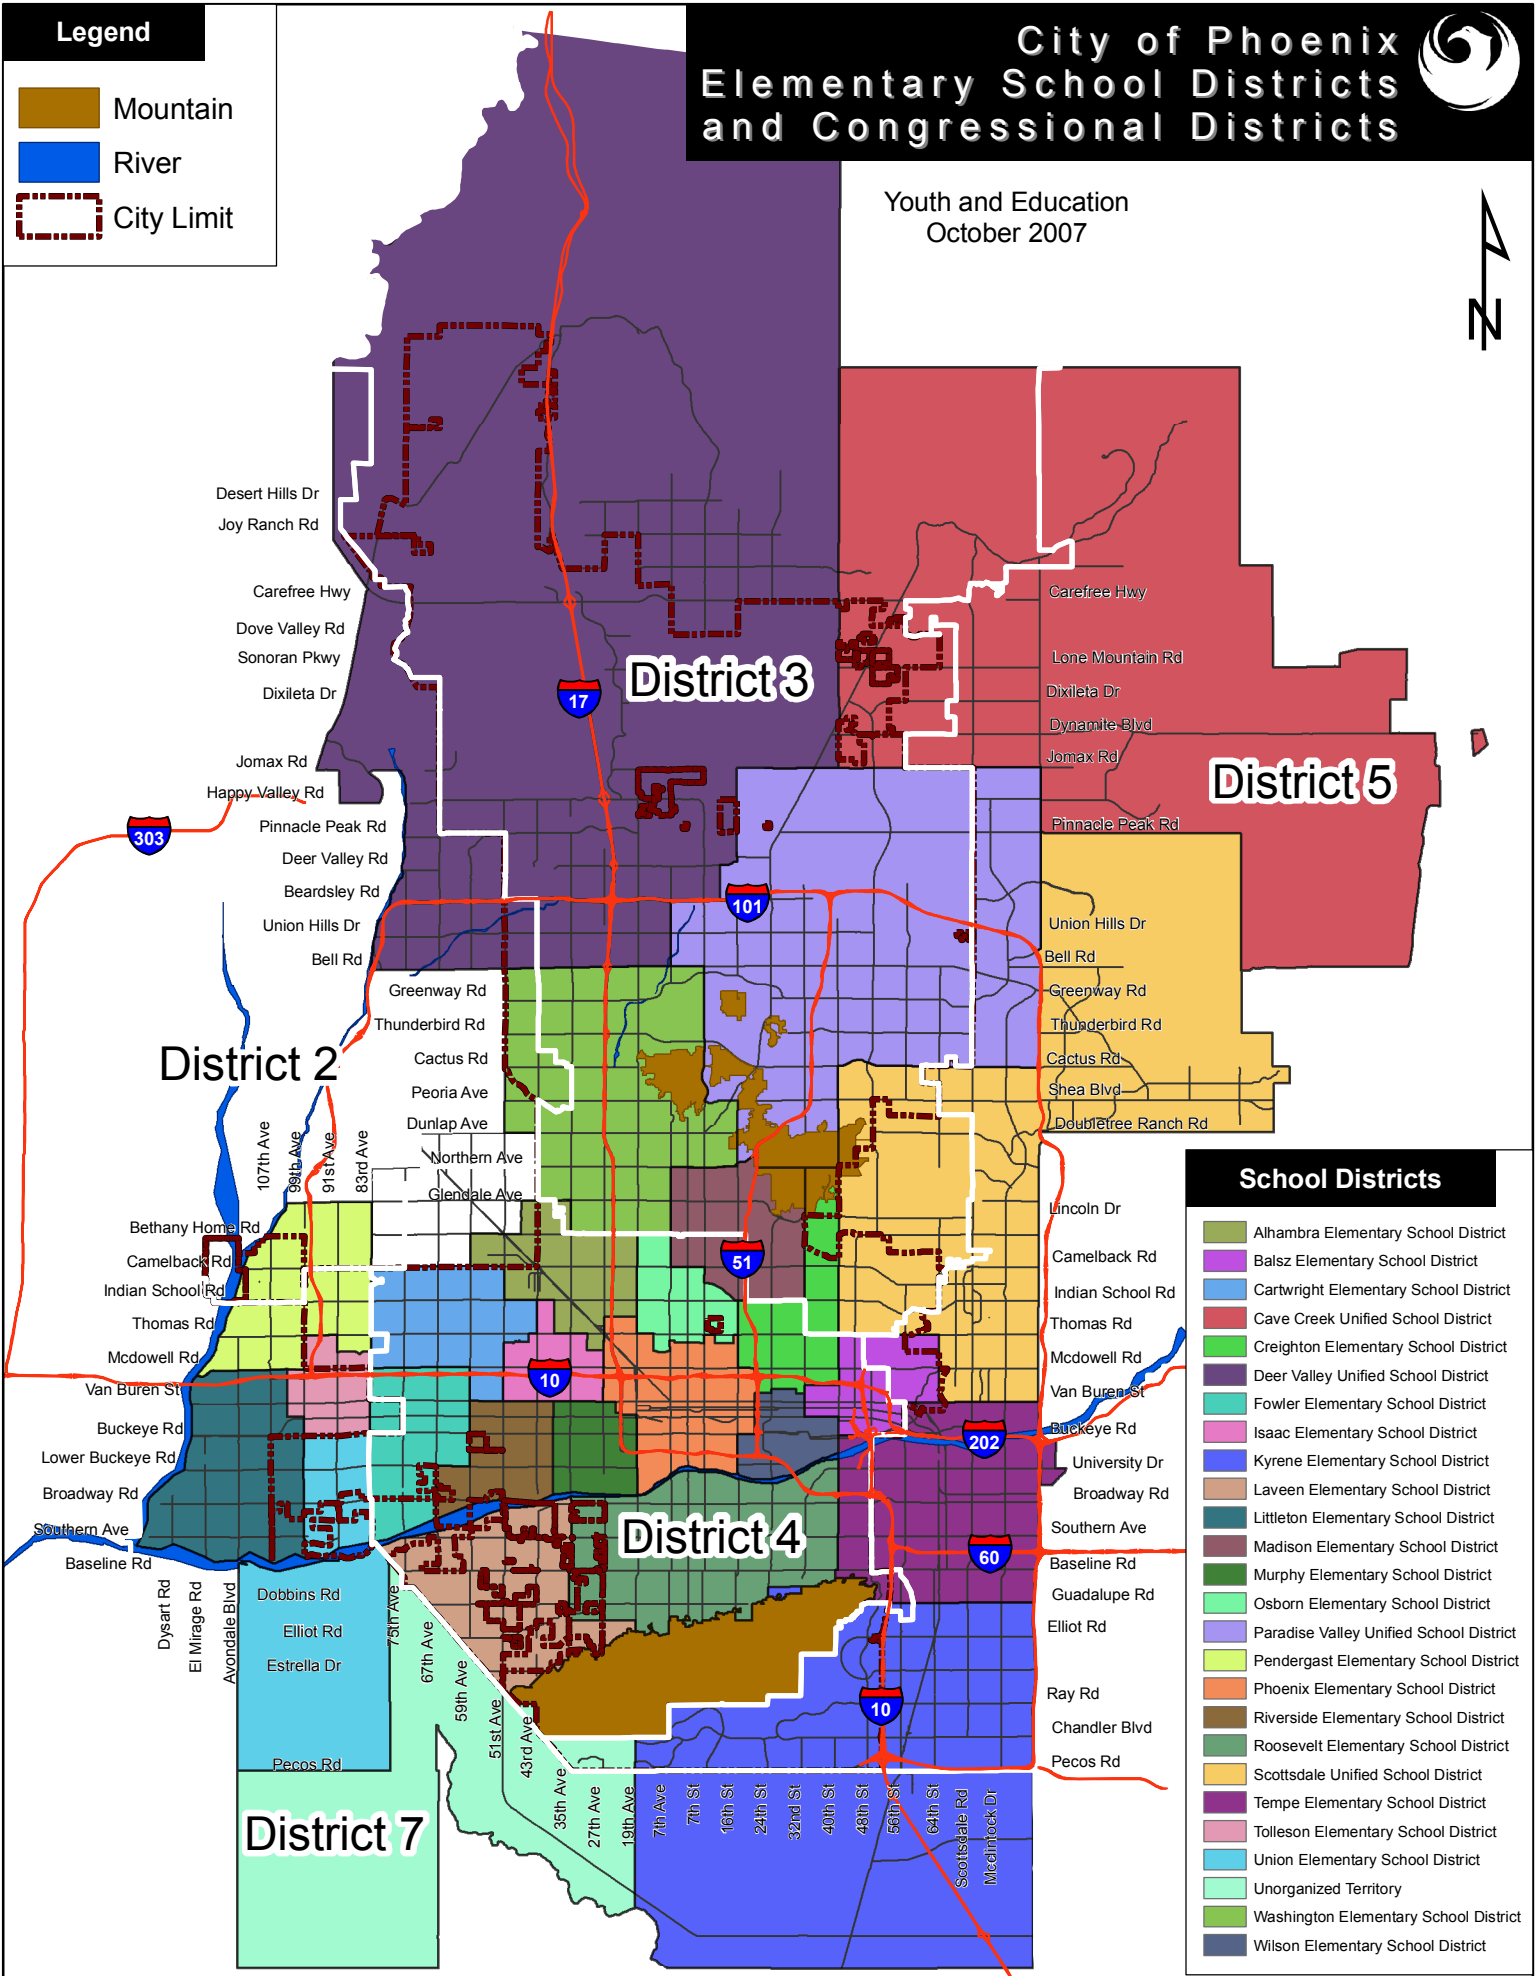

Legend

- Mountain
- River
- City Limit

City of Phoenix Elementary School Districts and Congressional Districts

Youth and Education
October 2007

School Districts	
	Alhambra Elementary School District
	Balsz Elementary School District
	Cartwright Elementary School District
	Cave Creek Unified School District
	Creighton Elementary School District
	Deer Valley Unified School District
	Fowler Elementary School District
	Isaac Elementary School District
	Kyrene Elementary School District
	Laveen Elementary School District
	Littleton Elementary School District
	Madison Elementary School District
	Murphy Elementary School District
	Osborn Elementary School District
	Paradise Valley Unified School District
	Pendergast Elementary School District
	Phoenix Elementary School District
	Riverside Elementary School District
	Roosevelt Elementary School District
	Scottsdale Unified School District
	Tempe Elementary School District
	Tolleson Elementary School District
	Union Elementary School District
	Unorganized Territory
	Washington Elementary School District
	Wilson Elementary School District

0   4.5   9   18   27   36 Miles