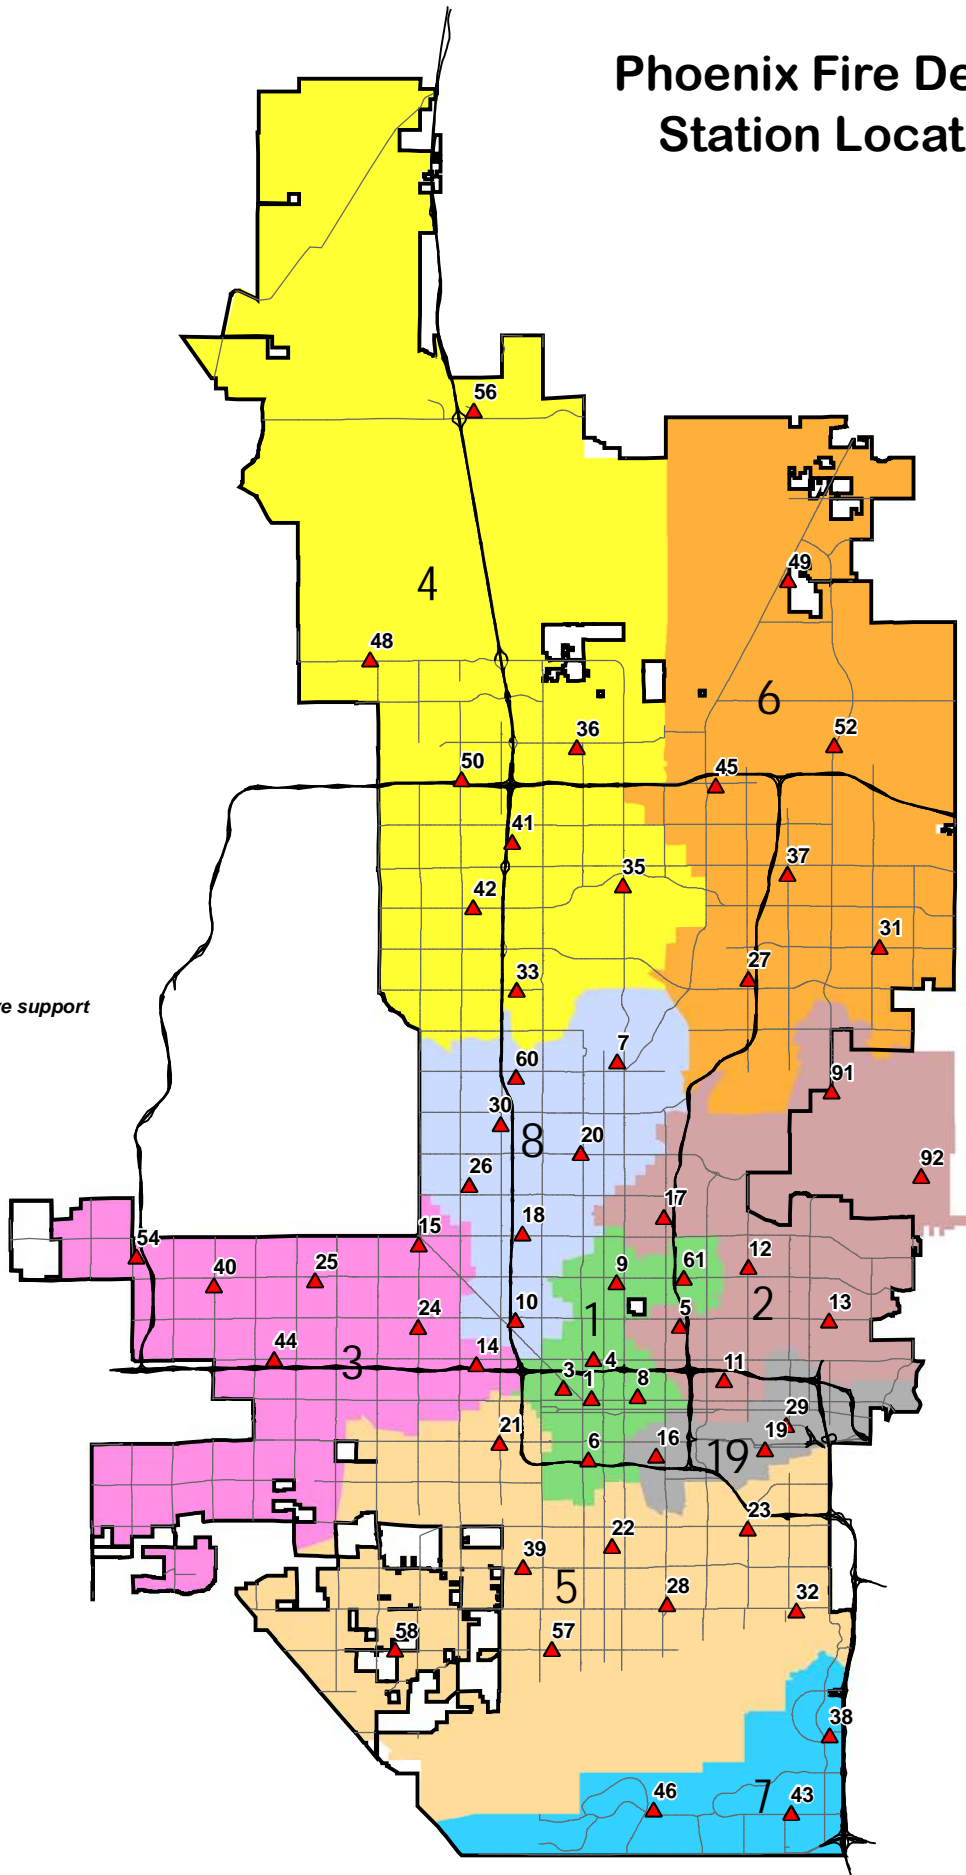

Phoenix Fire Department Station Location Map

LEGEND

▲ FIRE STATIONS

BATTALION - OFFICE

1	▲ 9
19	▲ 19
2 - PV	▲ 12
3	▲ 25
4	▲ 41
5	▲ 22 *
6	▲ 52
7	▲ 22 *
8	▲ 18

* Shared administrative support

SSC - FS 1

NSC - FS 30