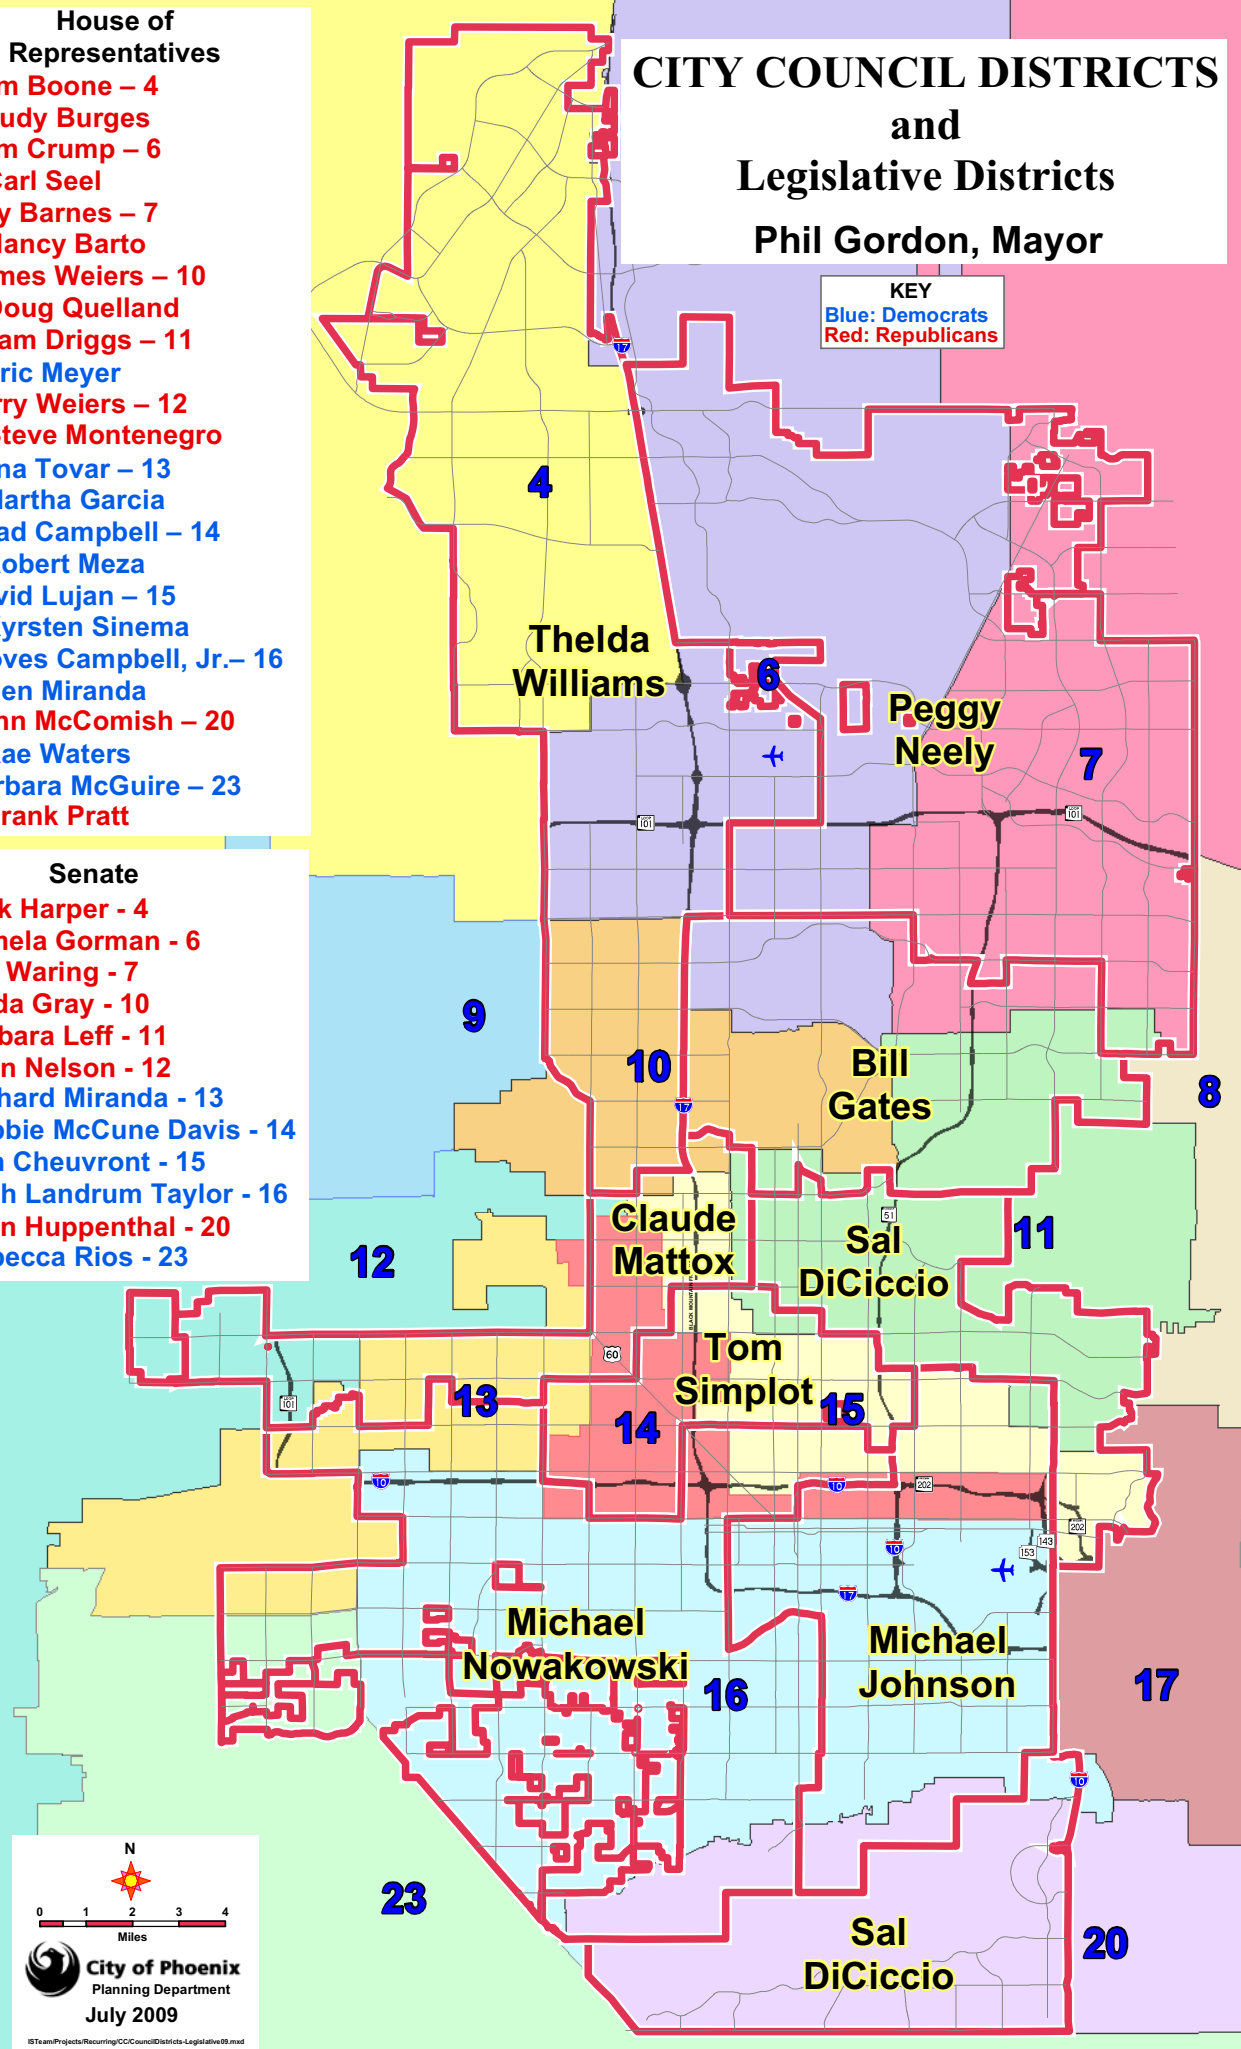

CITY COUNCIL DISTRICTS and Legislative Districts

Phil Gordon, Mayor

KEY
Blue: Democrats
Red: Republicans

- House of Representatives**
- Tom Boone – 4
 - Judy Burges
 - Sam Crump – 6
 - Carl Seel
 - Ray Barnes – 7
 - Nancy Barto
 - James Weiers – 10
 - Doug Quelland
 - Adam Driggs – 11
 - Eric Meyer
 - Jerry Weiers – 12
 - Steve Montenegro
 - Anna Tovar – 13
 - Martha Garcia
 - Chad Campbell – 14
 - Robert Meza
 - David Lujan – 15
 - Kyrsten Sinema
 - Cloves Campbell, Jr. – 16
 - Ben Miranda
 - John McComish – 20
 - Rae Waters
 - Barbara McGuire – 23
 - Frank Pratt

- Senate**
- Jack Harper - 4
 - Pamela Gorman - 6
 - Jim Waring - 7
 - Linda Gray - 10
 - Barbara Leff - 11
 - John Nelson - 12
 - Richard Miranda - 13
 - Debbie McCune Davis - 14
 - Ken Chevront - 15
 - Leah Landrum Taylor - 16
 - John Huppenthal - 20
 - Rebecca Rios - 23