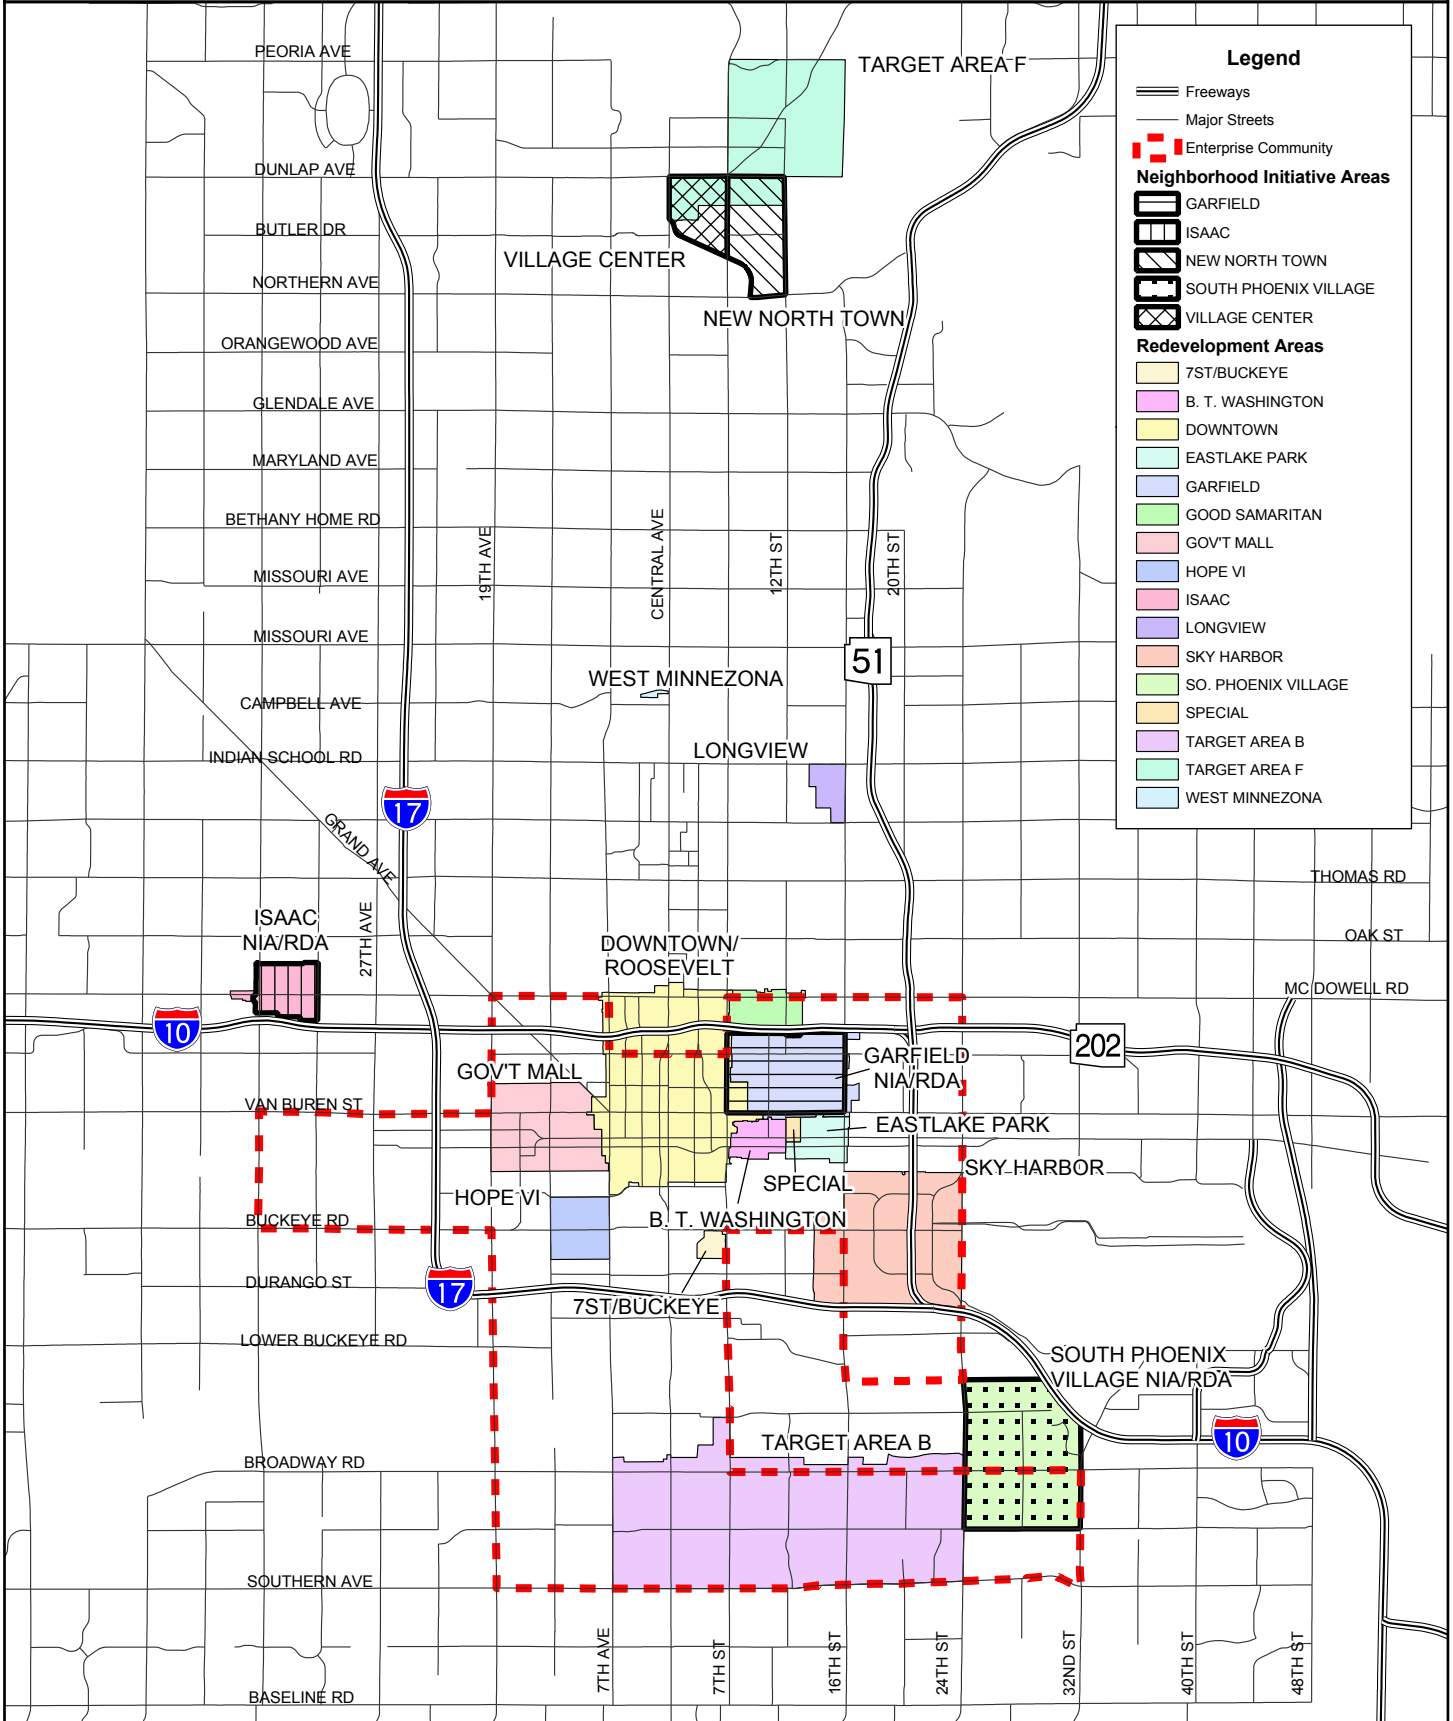

RDA / NIA / EC

Legend

- Freeways
- Major Streets
- Enterprise Community

Neighborhood Initiative Areas

- GARFIELD
- ISAAC
- NEW NORTH TOWN
- SOUTH PHOENIX VILLAGE
- VILLAGE CENTER

Redevelopment Areas

- 7ST/BUCKEYE
- B. T. WASHINGTON
- DOWNTOWN
- EASTLAKE PARK
- GARFIELD
- GOOD SAMARITAN
- GOV'T MALL
- HOPE VI
- ISAAC
- LONGVIEW
- SKY HARBOR
- SO. PHOENIX VILLAGE
- SPECIAL
- TARGET AREA B
- TARGET AREA F
- WEST MINNEZONA

March 2006
 0 1.5 Miles

Neighborhood Services Department