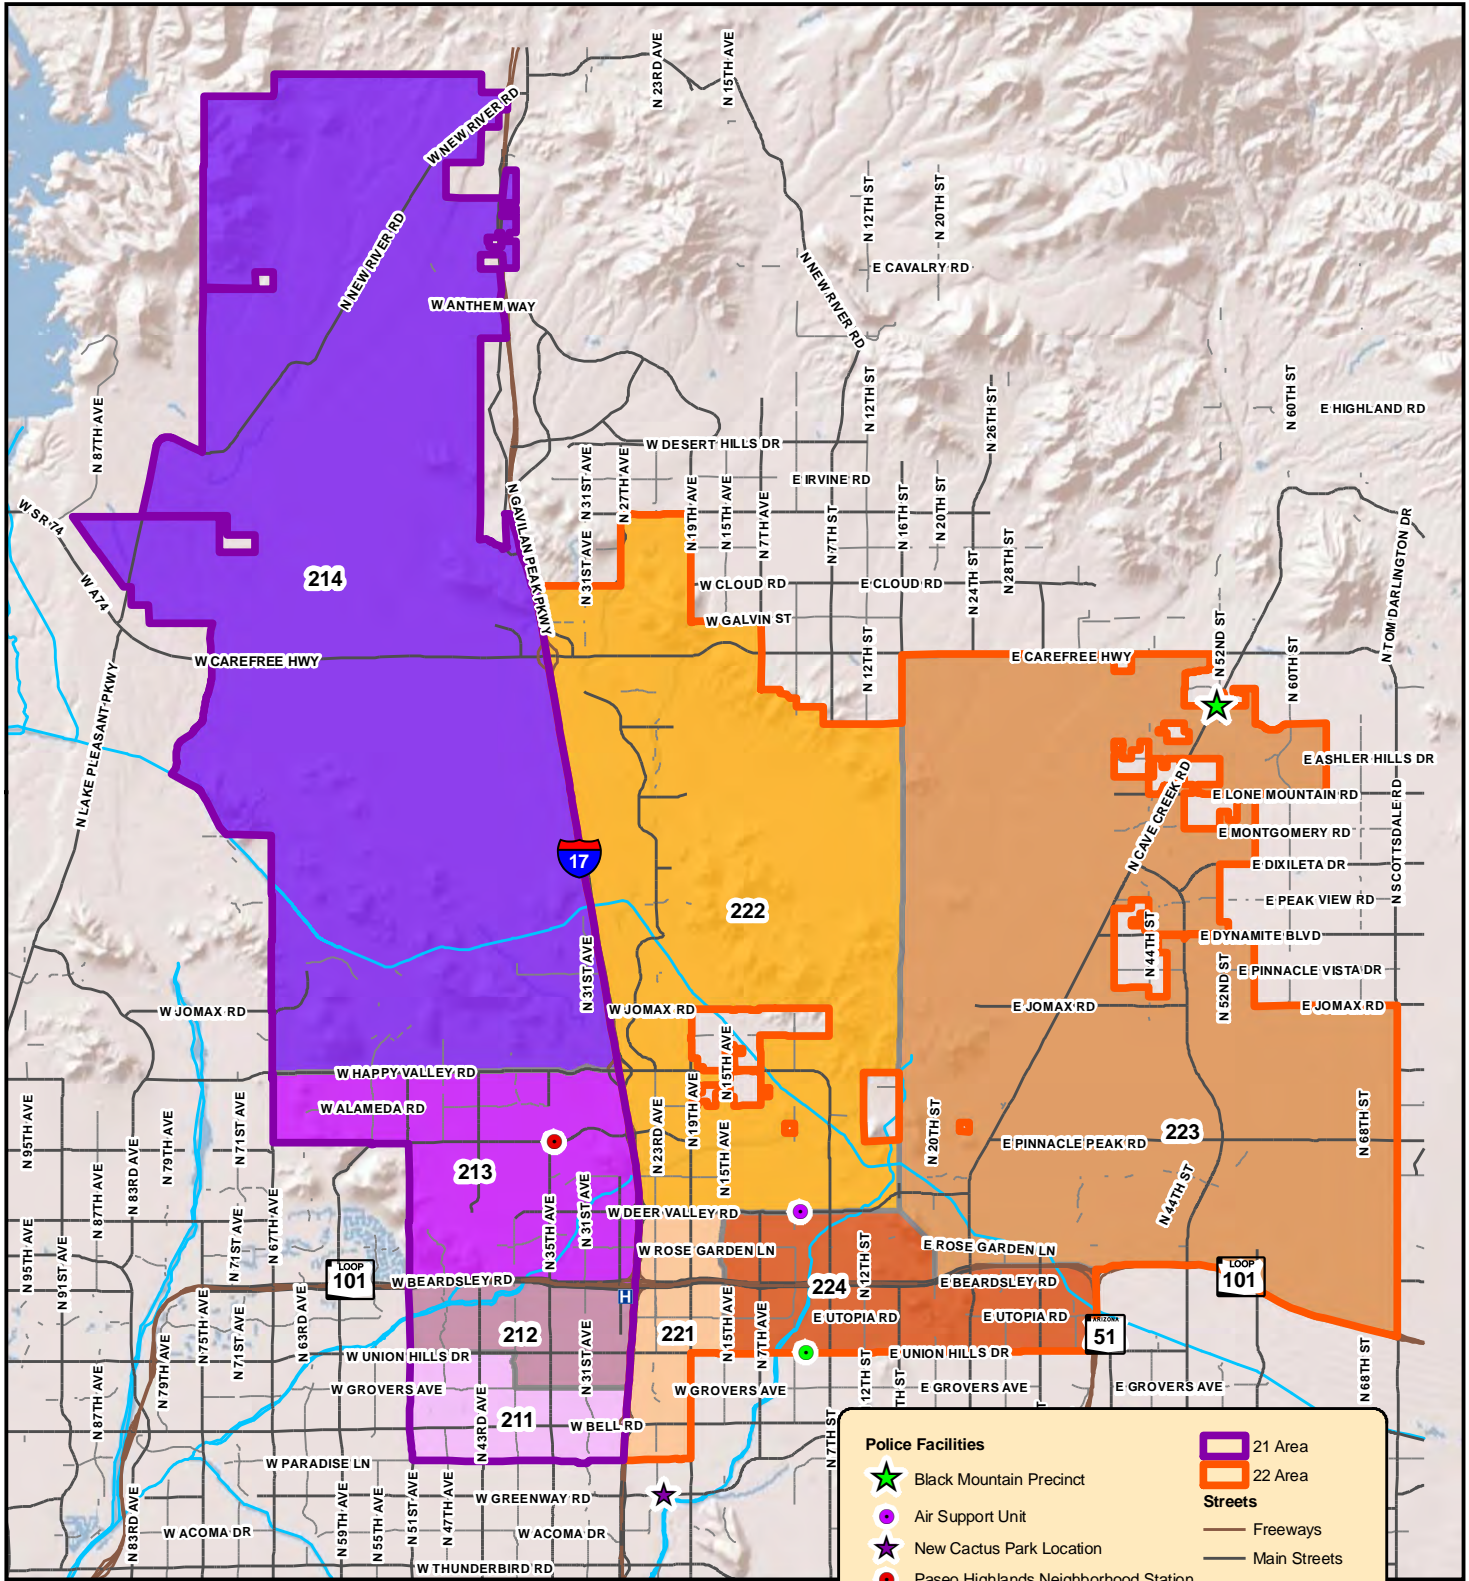

# City of Phoenix Police Department Black Mountain Precinct (200) Squad and Beat Boundaries

**Boundaries Effective August 23, 2010**