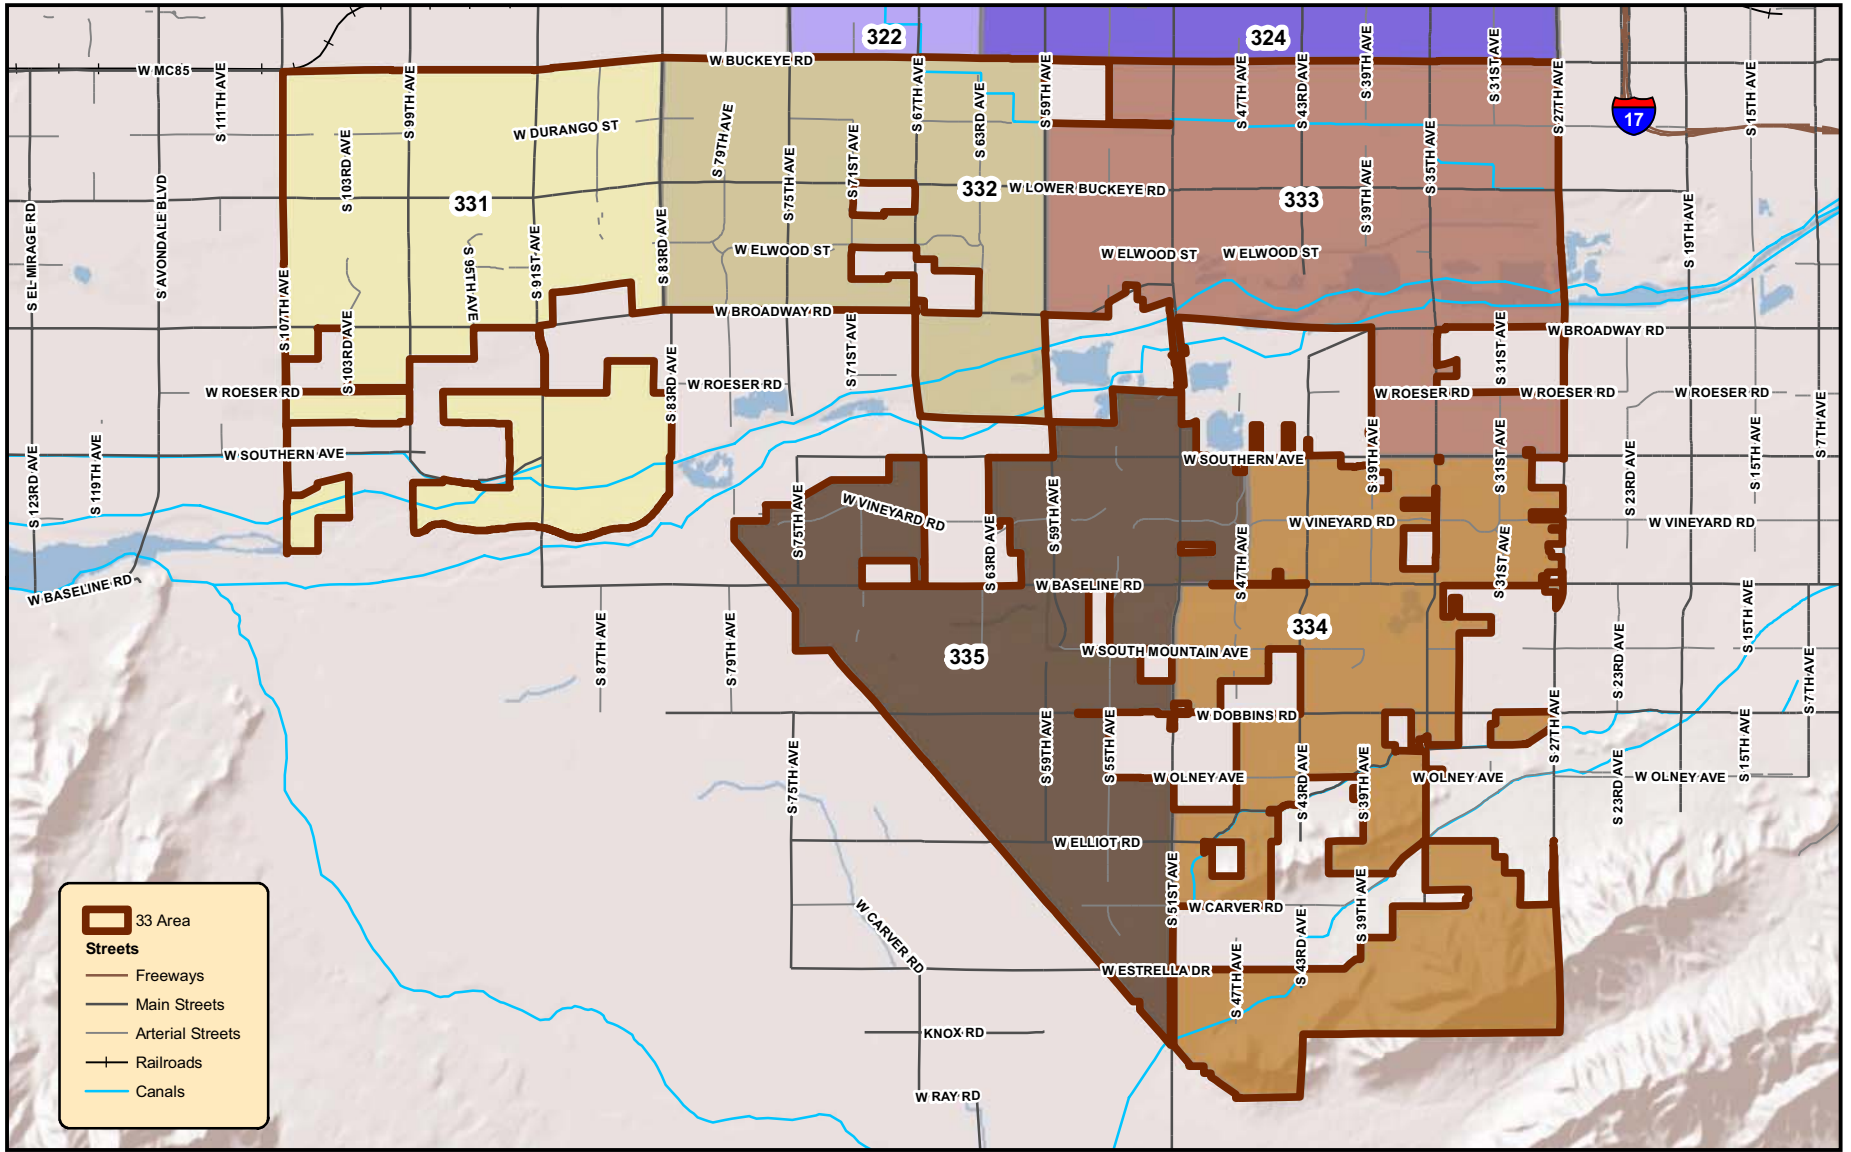

City of Phoenix Police Department Estrella Mountain Precinct (300) 33 Squad Area and Beat Boundaries

City of Phoenix Police Department Estrella Mountain Precinct (300) 332 Beat Map

Boundaries Effective August 23, 2010

City of Phoenix Police Department Estrella Mountain Precinct (300) 333 Beat Map

Boundaries Effective August 23, 2010