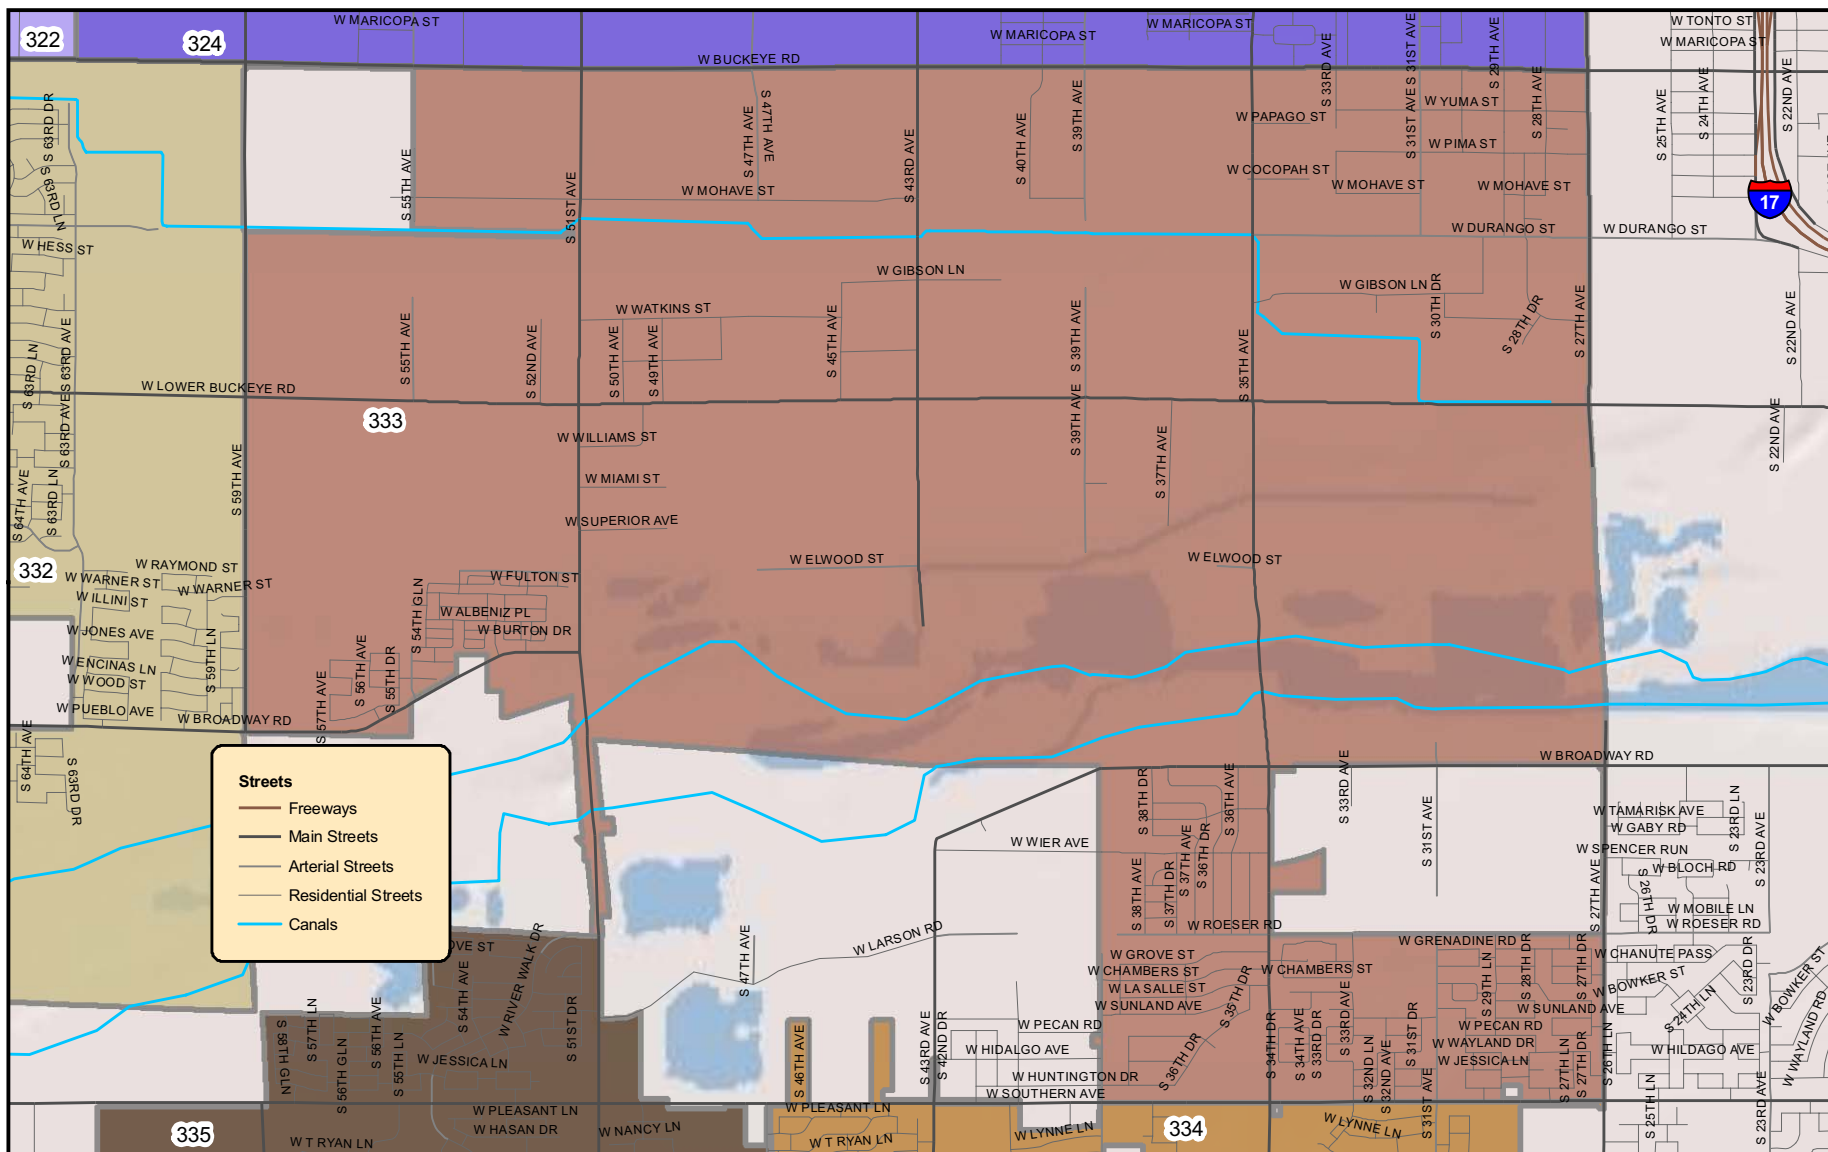

City of Phoenix Police Department Estrella Mountain Precinct (300) 33 Squad Area and Beat Boundaries

City of Phoenix Police Department Estrella Mountain Precinct (300) 332 Beat Map

Boundaries Effective August 23, 2010

City of Phoenix Police Department Estrella Mountain Precinct (300) 333 Beat Map

Boundaries Effective August 23, 2010