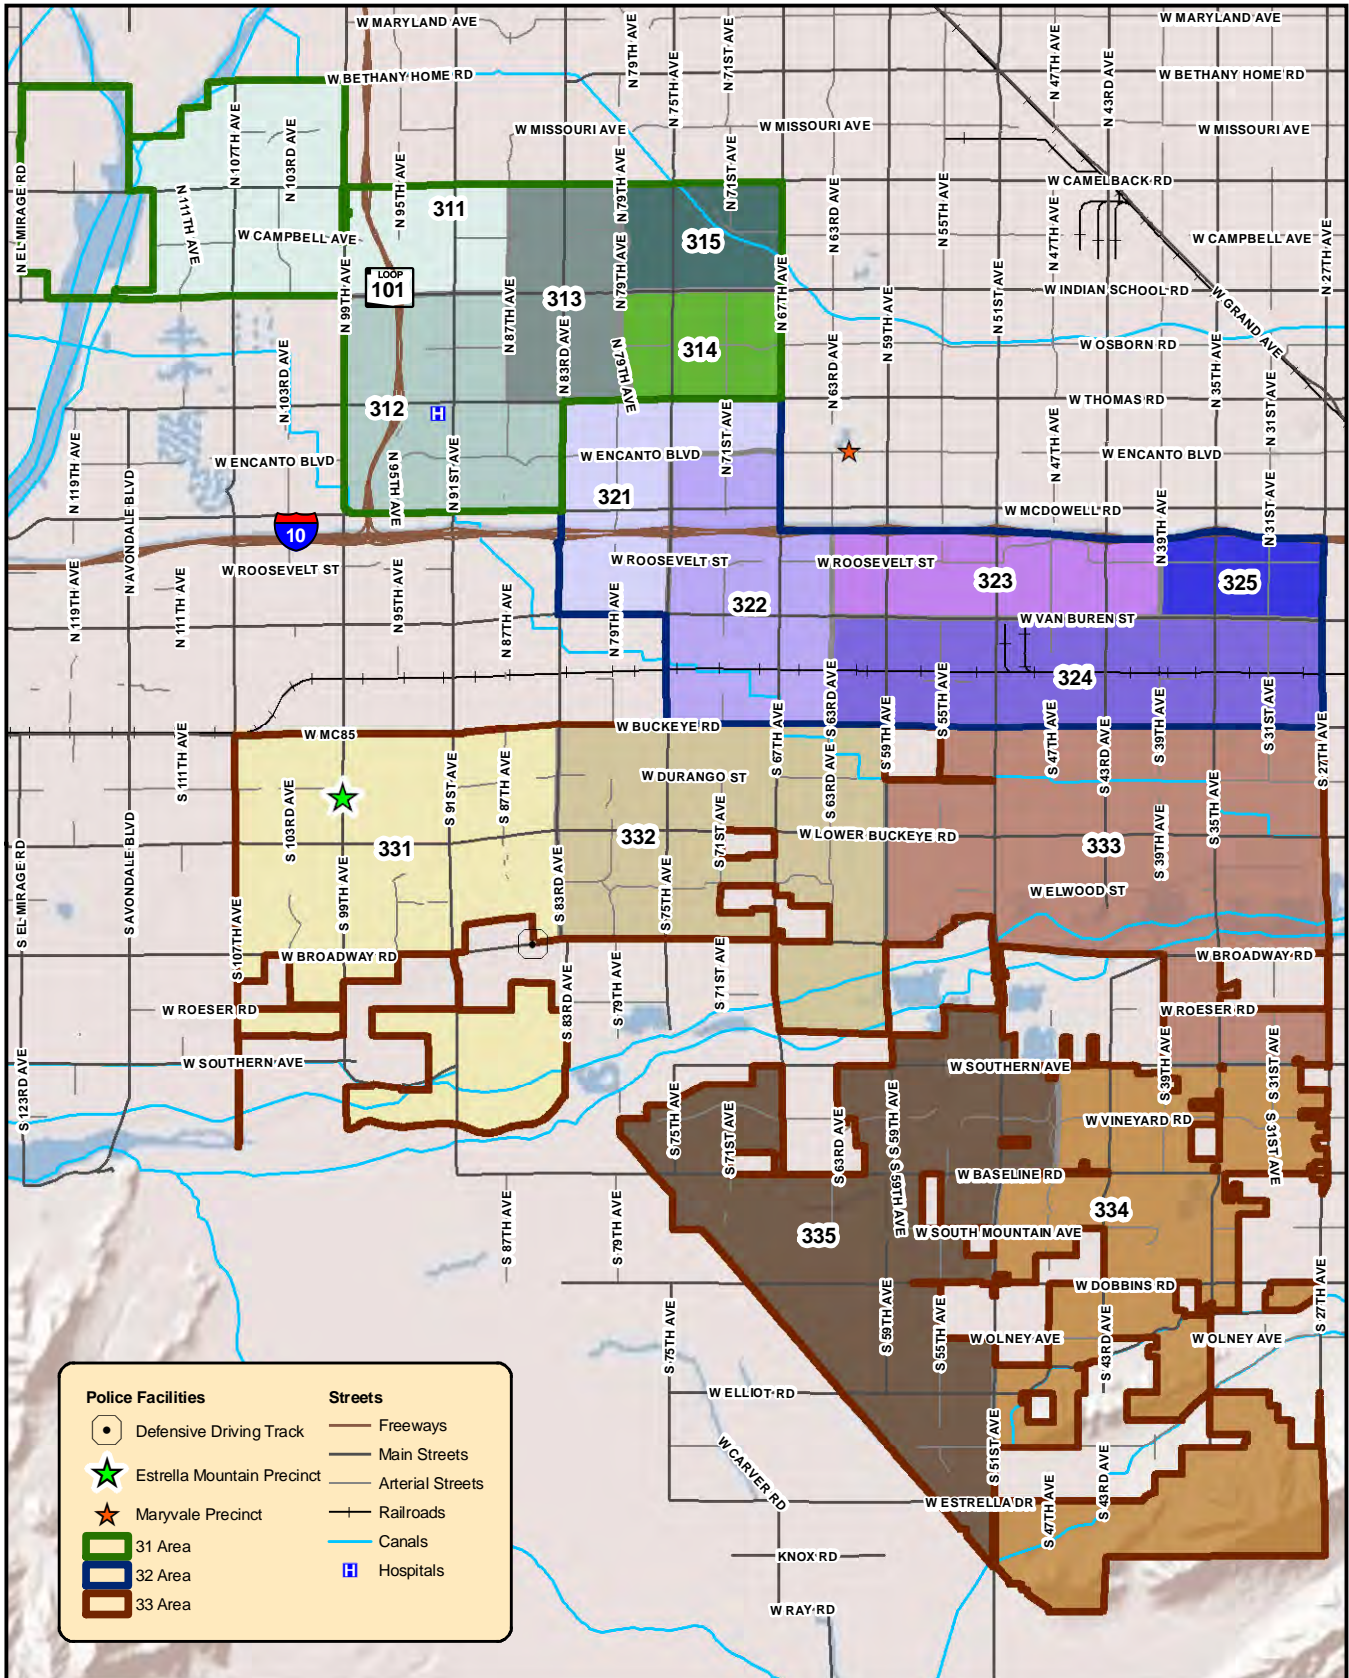

# City of Phoenix Police Department Estrella Mountain Precinct (300) Squad and Beat Boundaries

**Boundaries Effective August 23, 2010**