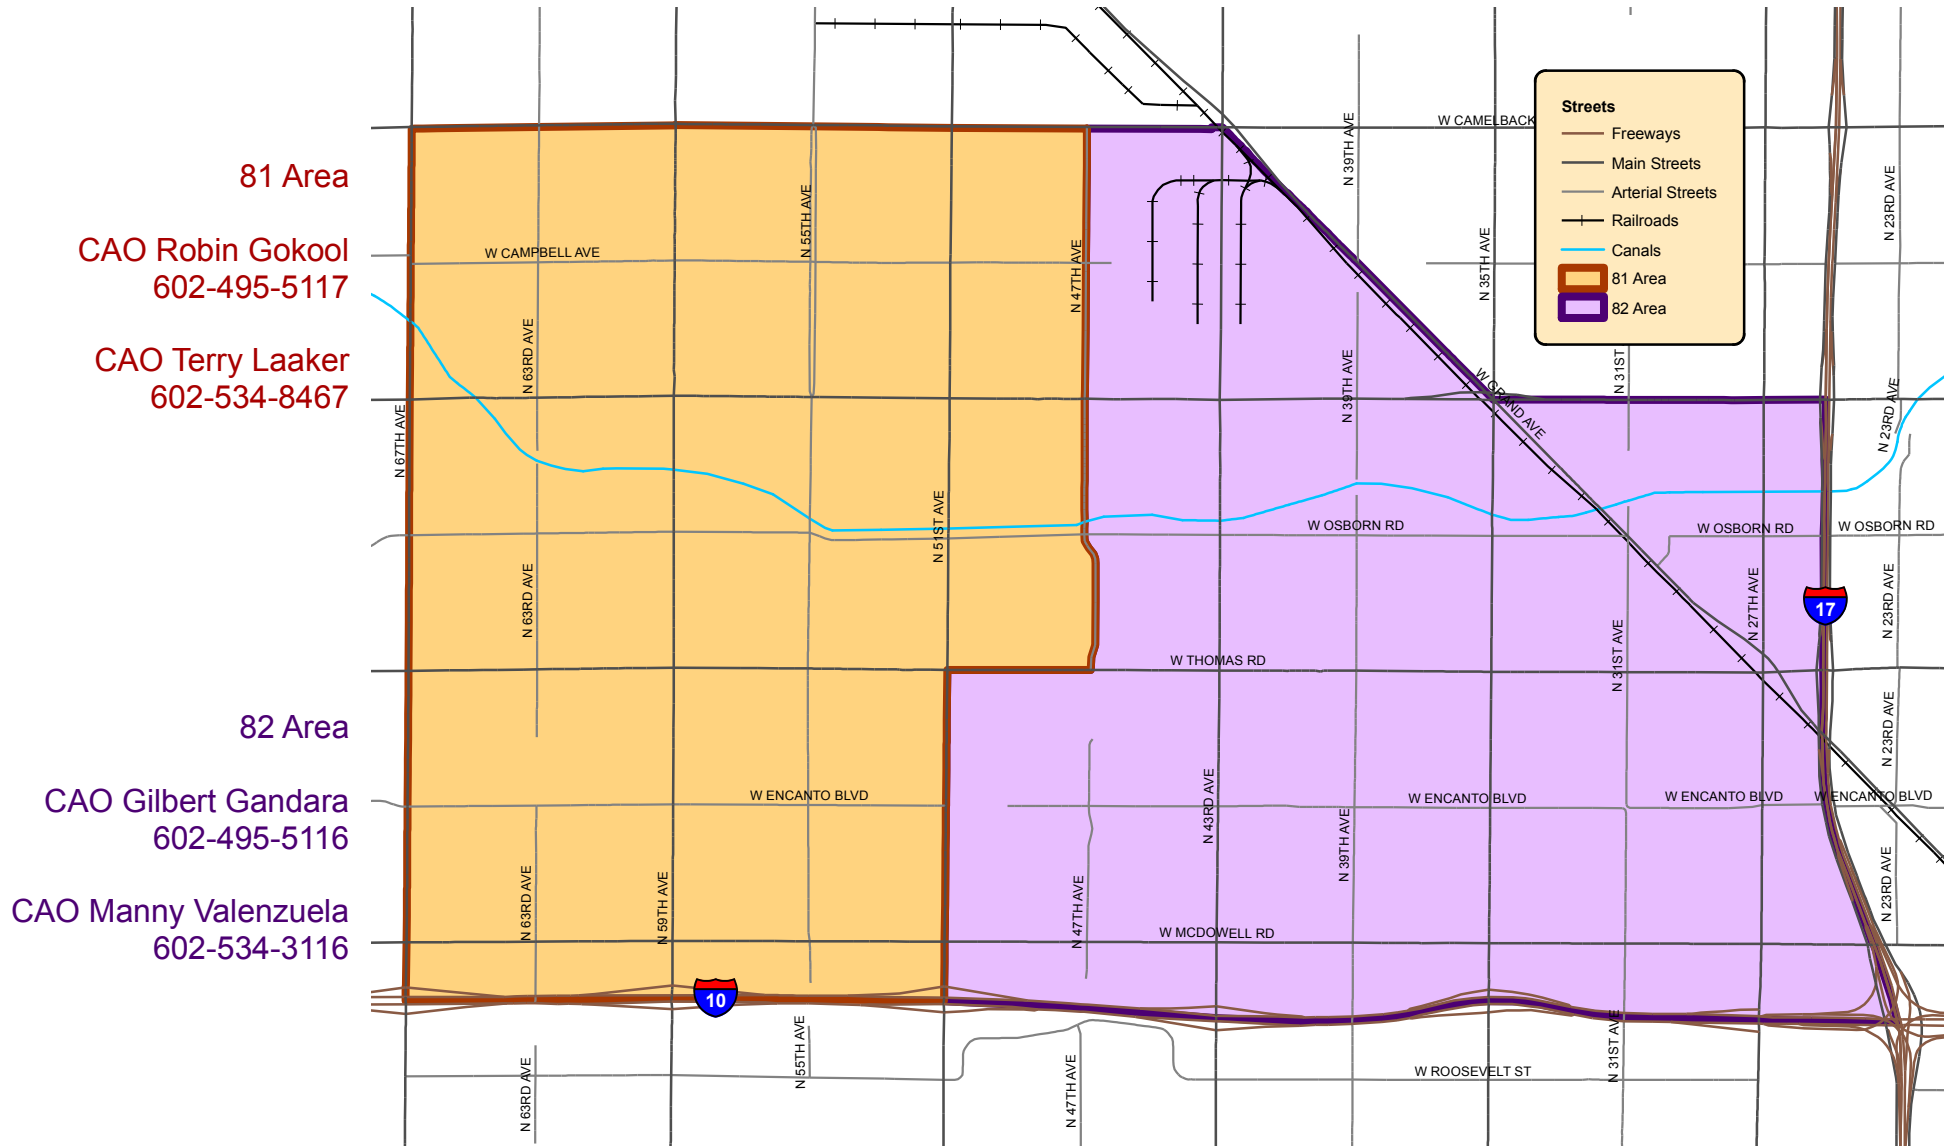

# City of Phoenix Police Department Maryvale Precinct (800) Community Action Officers And Squad Areas

**Boundaries Effective August 23, 2010**