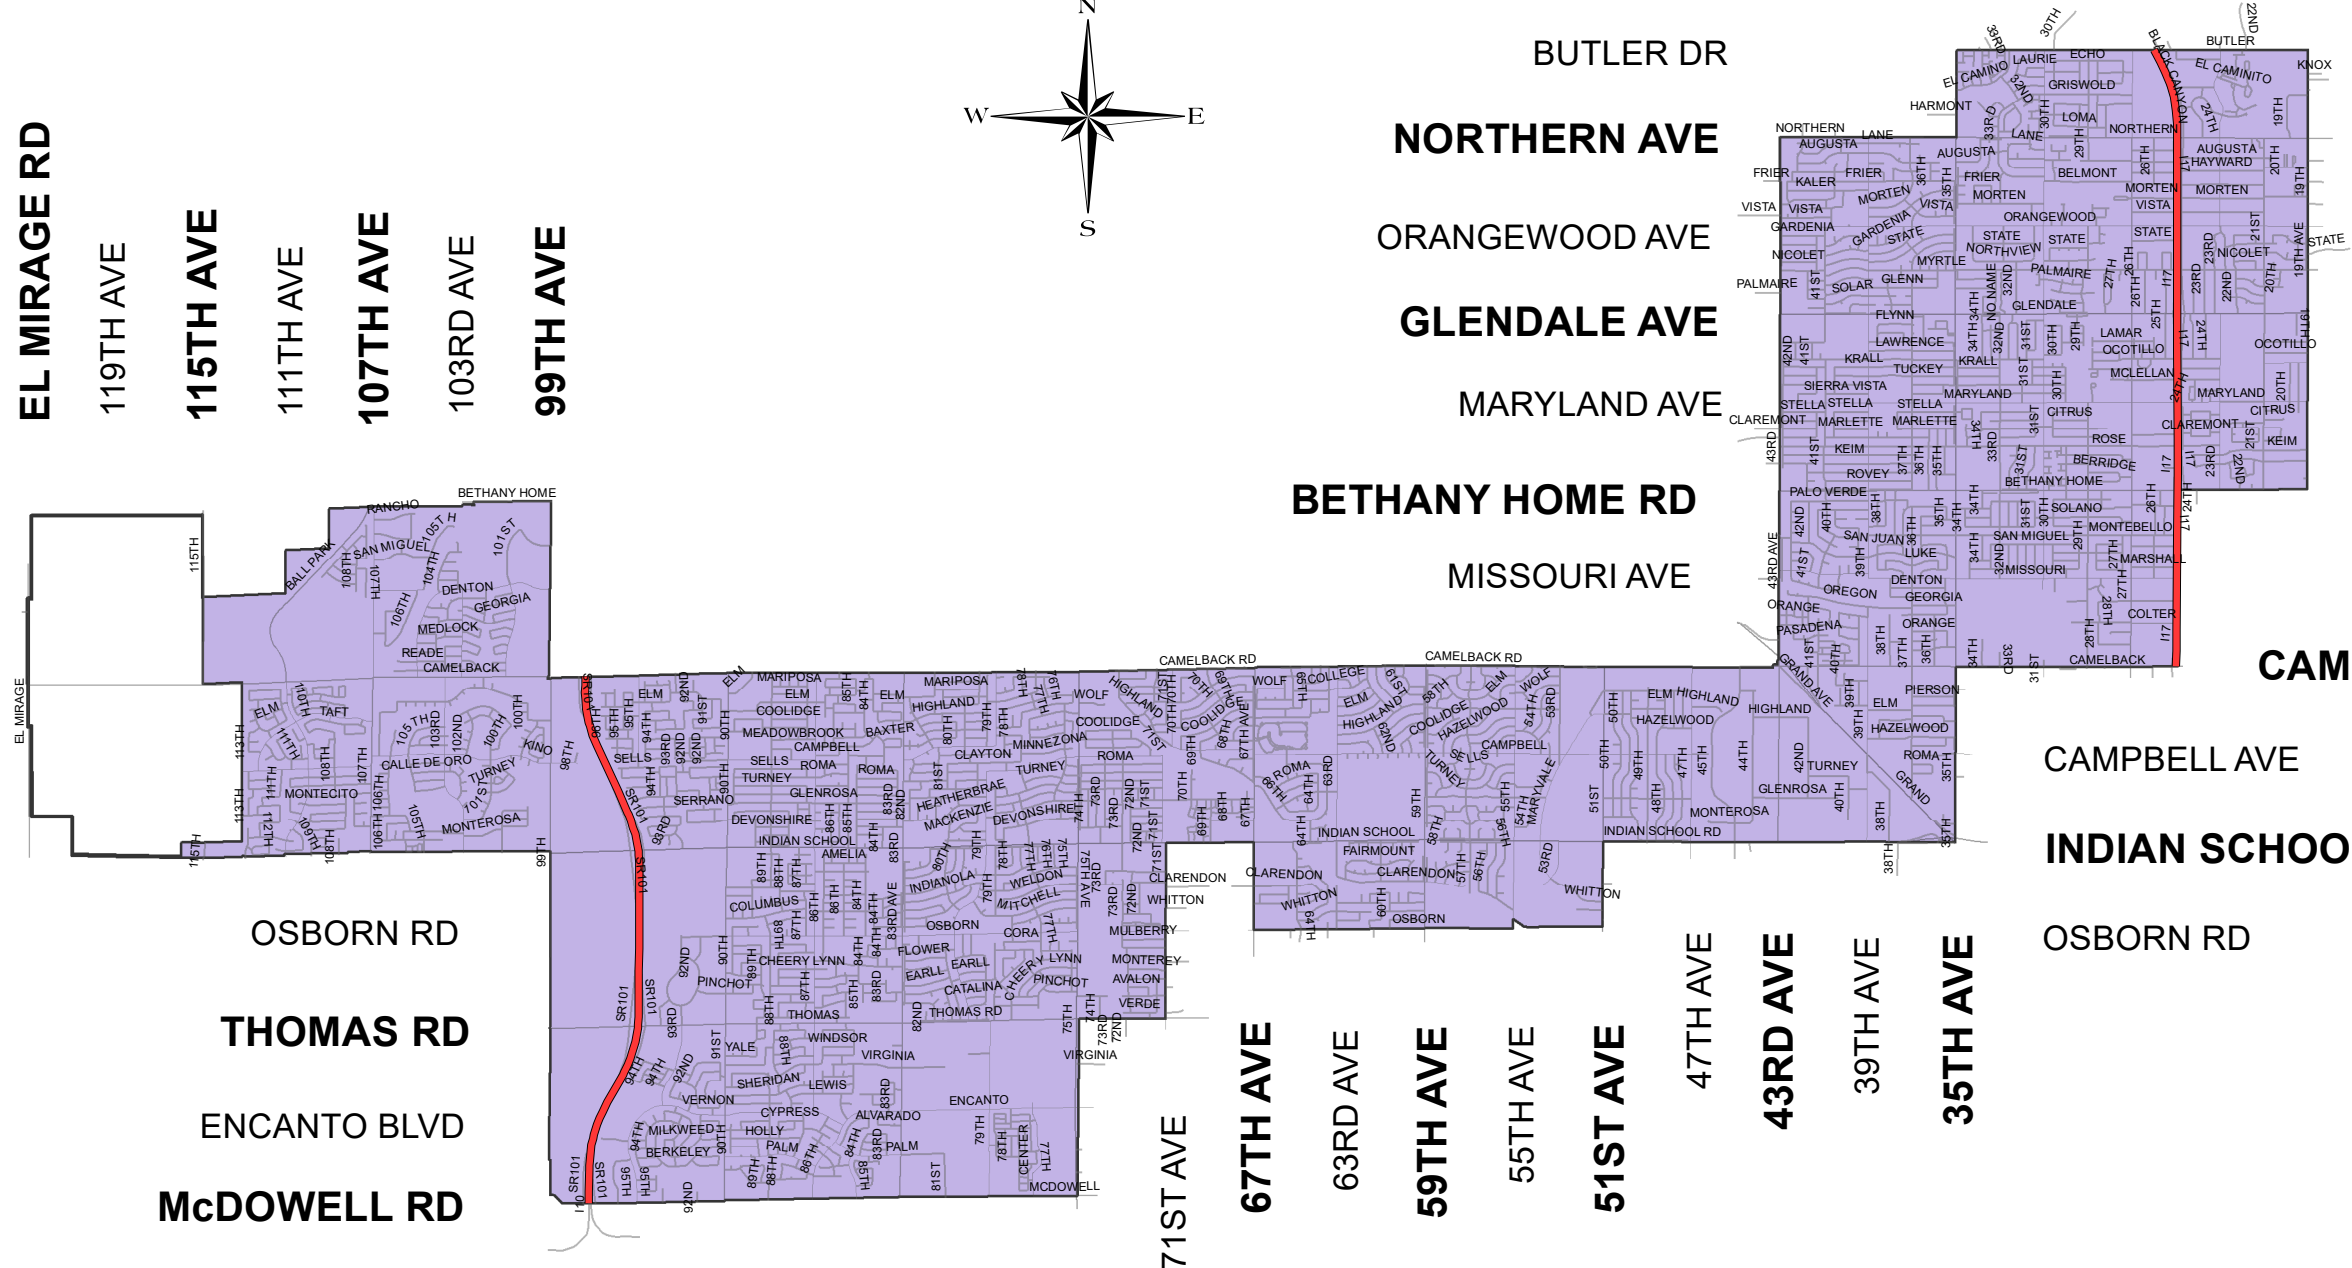

City of Phoenix

Council District 5

EL MIRAGE RD
119TH AVE
115TH AVE
111TH AVE
107TH AVE
103RD AVE
99TH AVE

MISSOURI AVE
CAMELBACK RD
CAMPBELL AVE
INDIAN SCHOOL RD

OSBORN RD
THOMAS RD
ENCANTO BLVD
McDOWELL RD

99TH AVE
95TH AVE
91ST AVE
87TH AVE
83RD AVE
79TH AVE
75TH AVE

BUTLER DR
NORTHERN AVE
ORANGEWOOD AVE
GLENDALE AVE
MARYLAND AVE
BETHANY HOME RD
MISSOURI AVE

71ST AVE
67TH AVE
63RD AVE
59TH AVE
55TH AVE
51ST AVE
47TH AVE
43RD AVE
39TH AVE
35TH AVE

39TH AVE
35TH AVE
31ST AVE
27TH AVE
23RD AVE
19TH AVE
15TH AVE

CAMELBACK RD
CAMPBELL AVE
INDIAN SCHOOL RD
OSBORN RD