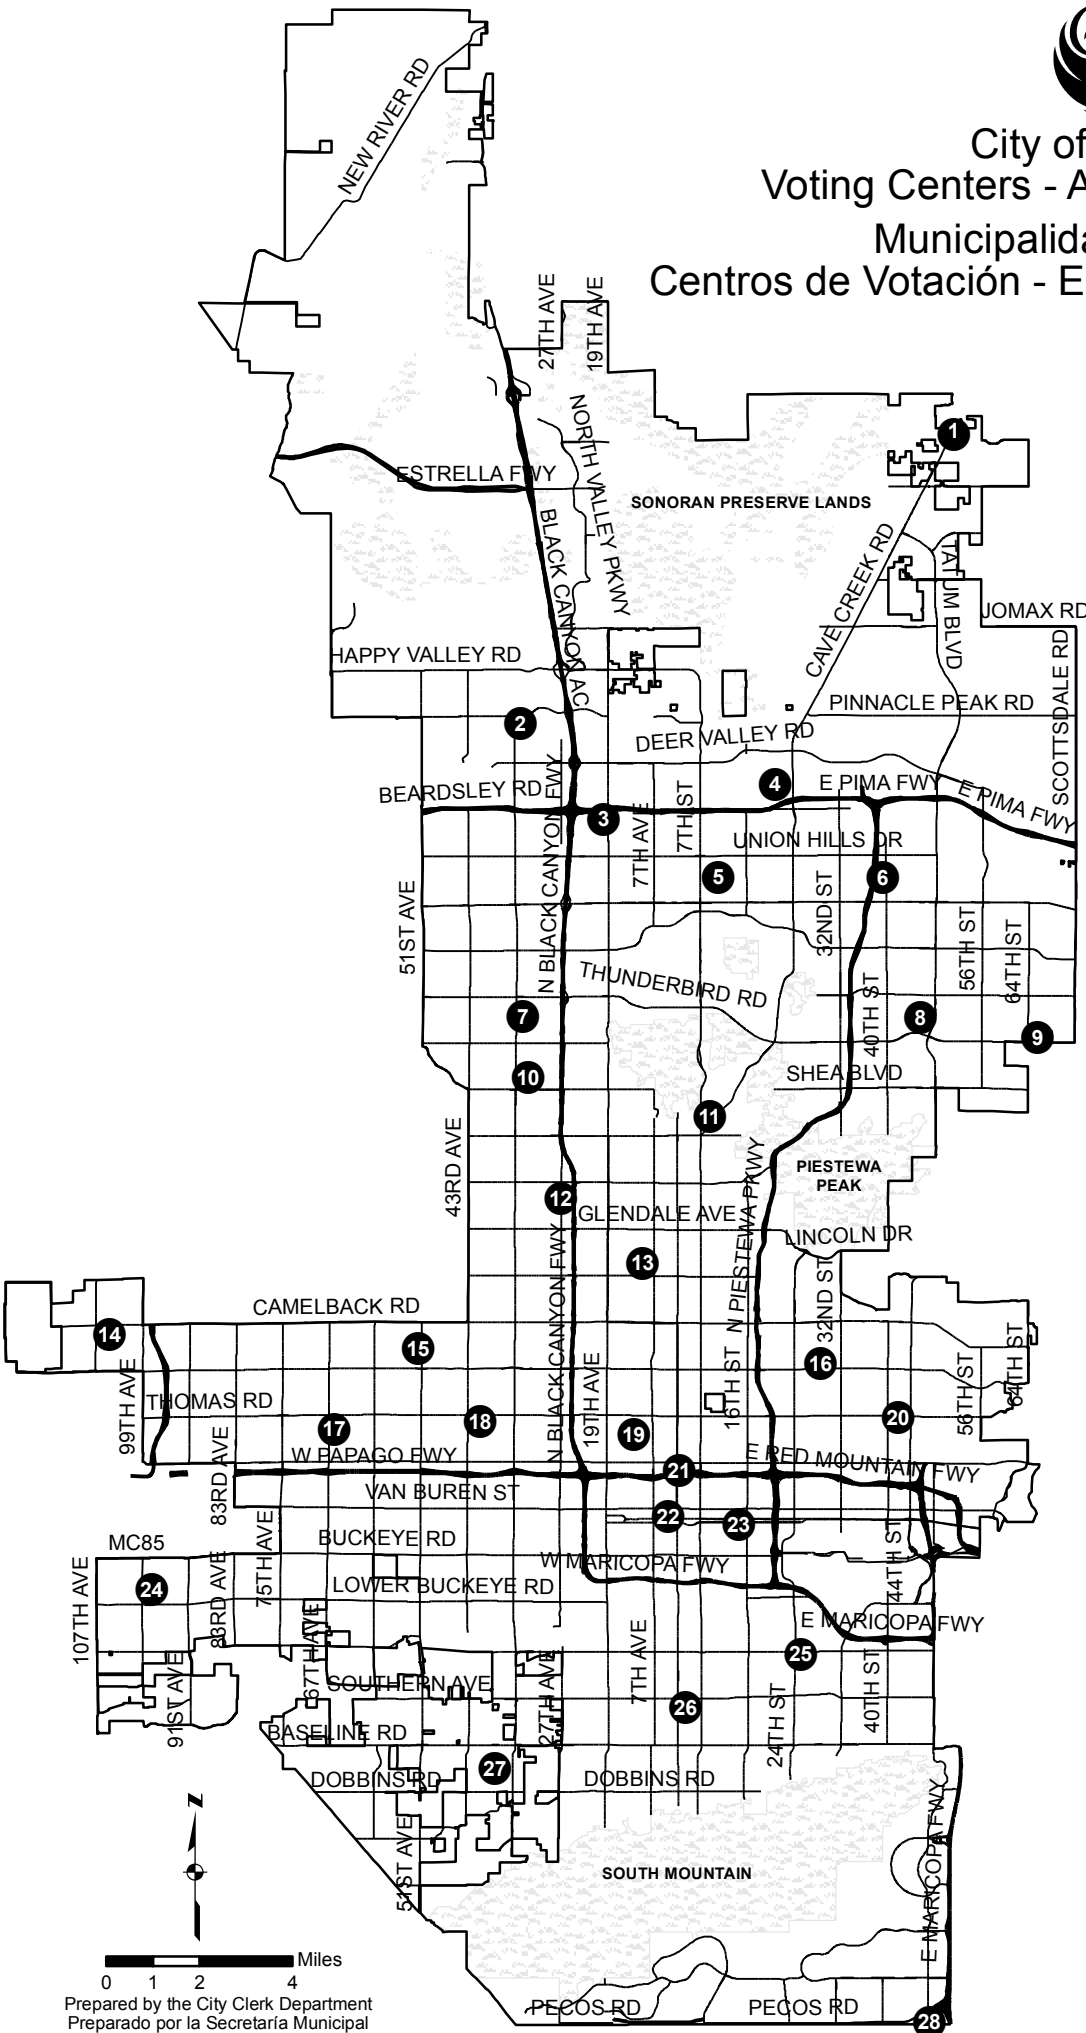

City of Phoenix
 Voting Centers - August 2019 Election
 Municipalidad de Phoenix
 Centros de Votación - Elección de agosto de 2019

VOTING CENTER LOCATION LIST
 LISTA DE LAS UBICACIONES DE LOS CENTROS DE VOTACIÓN

| | |
|----|---|
| 1 | Black Mountain Police Precinct 33355 N. Cave Creek Rd. |
| 2 | Goelet A.C. Beuf Community Center 3435 W. Pinnacle Peak Rd. |
| 3 | Deer Valley Community Center 2001 W. Wahalla Ln. |
| 4 | North Valley Baptist Church 2109 E. Rose Garden Ln. |
| 5 | Mountain View Community Center 1104 E. Grovers Ave. |
| 6 | Paradise Valley Community Center 17402 N. 40th St. |
| 7 | Northminster Presbyterian Church 13001 N. 35th Ave. |
| 8 | Mesquite Branch Library 4525 E. Paradise Village Pkwy. North |
| 9 | Scottsdale Worship Center 6508 E. Cactus Rd. |
| 10 | Trinity Bible Church 3420 W. Peoria Ave. |
| 11 | Sunnyslope Community Center 802 E. Vogel Ave. |
| 12 | Helen Drake Senior Center 7600 N. 27th Ave. |
| 13 | Bethany Bible Church 6060 N. 7th Ave. |
| 14 | Pendegast Community Center 10550 W. Mariposa St. |
| 15 | Maryvale Community Center 4420 N. 51st Ave. |
| 16 | Devonshire Senior Center 2802 E. Devonshire Ave. |
| 17 | Desert West Community Center 6501 W. Virginia Ave. |
| 18 | Adam Diaz Senior Center 4115 W. Thomas Rd. |
| 19 | 2705 Building, Natural Resource Div. 2705 N. 15th Ave. |
| 20 | Memorial Presbyterian Church 4141 E. Thomas Rd. |
| 21 | Burton Barr Central Library 1221 N. Central Ave. |
| 22 | Phoenix City Hall 200 W. Washington St. |
| 23 | Eastlake Park Community Center 1549 E. Jefferson St. |
| 24 | Estrella Mountain Police Precinct 2111 S. 99th Ave. |
| 25 | Broadway Heritage Neighborhood Res. Ctr. 2405 E. Broadway Rd. |
| 26 | South Mountain Community Center 212 E. Alta Vista Rd. |
| 27 | Cesar Chavez Branch Library 3635 W. Baseline Rd. |
| 28 | Pecos Community Center 17010 S. 48th St. |