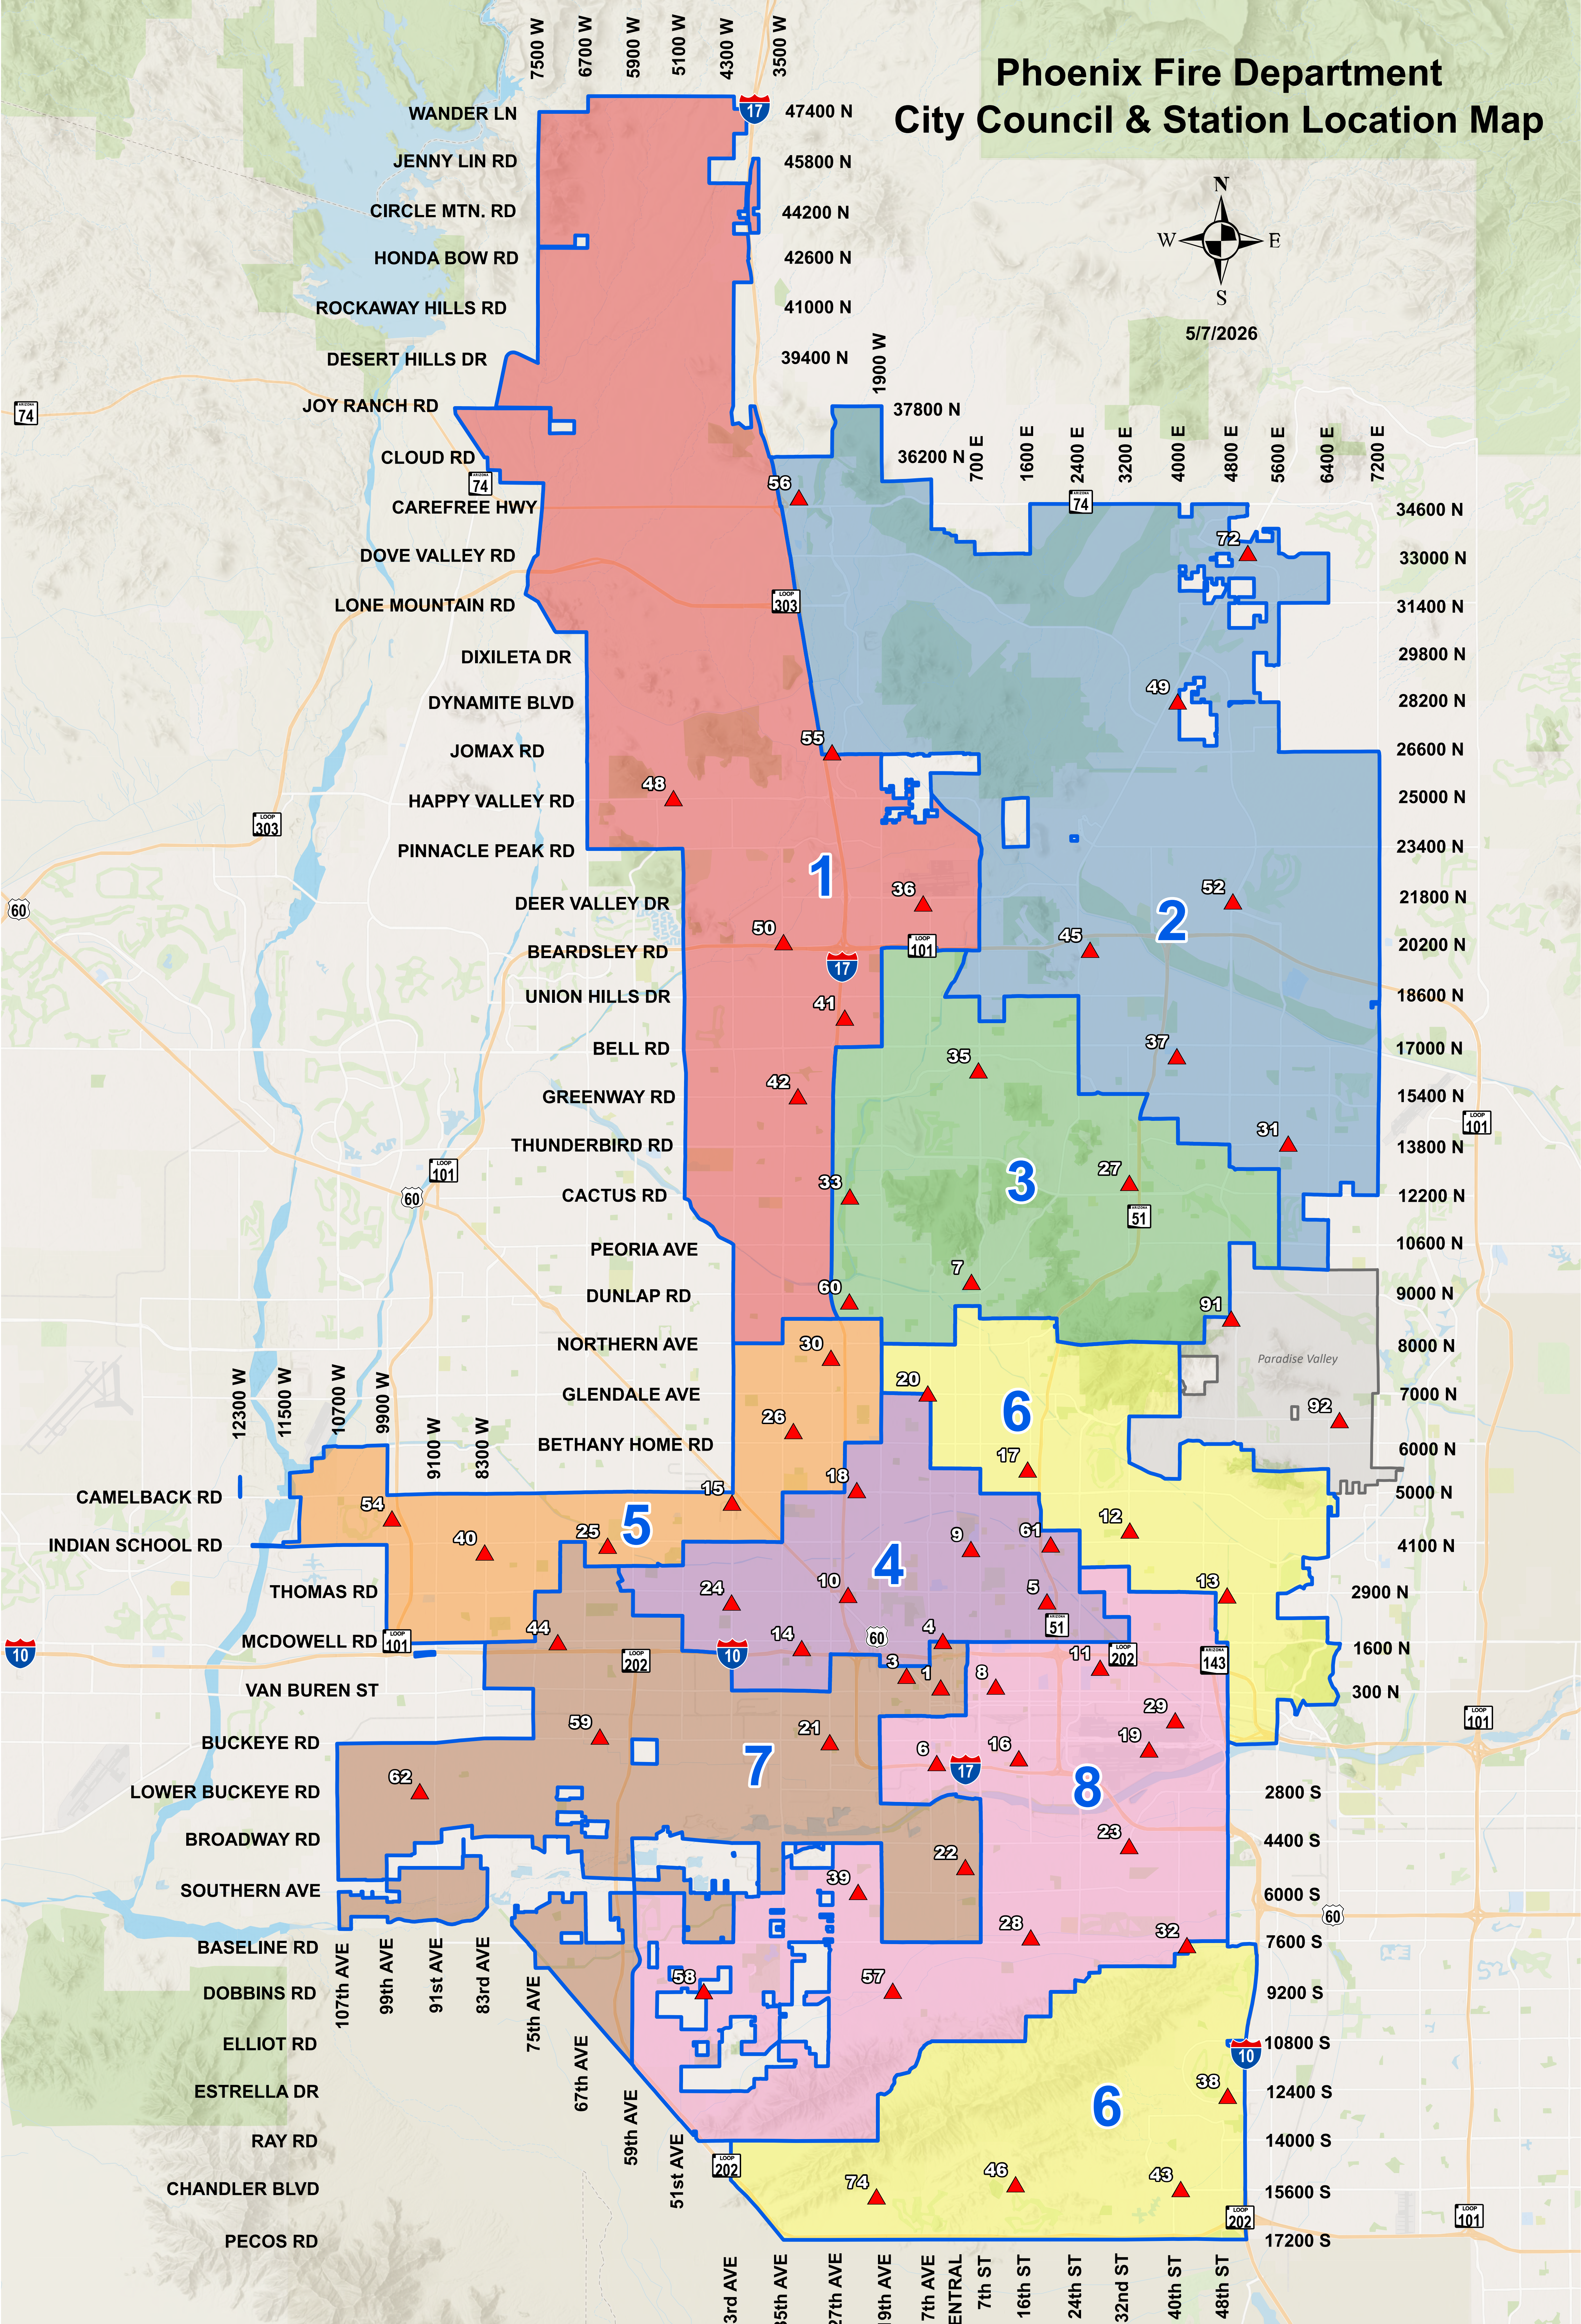

Phoenix Fire Department City Council & Station Location Map

5/7/2026

Laveen and Paradise Valley are serviced by Phoenix Fire Stations 58, 91, and 92.

While every effort has been made to ensure the accuracy, correctness and timeliness of materials presented, this product is for informational and illustration purposes only and may not have been prepared for, or be suitable for legal, engineering, or surveying purposes.