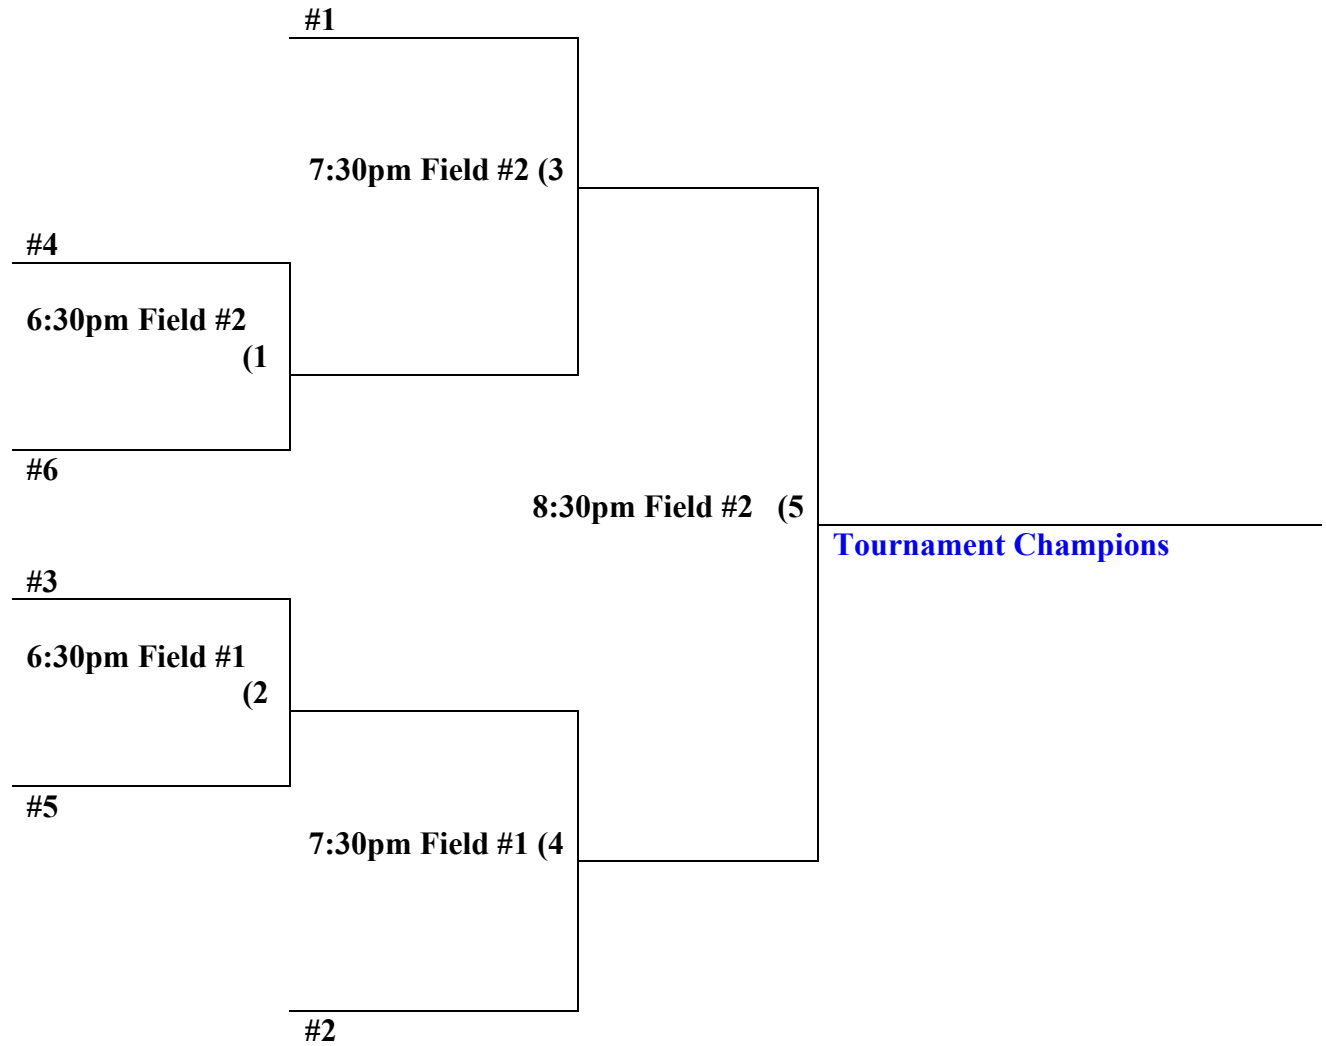

Rose Mofford Tuesday UPPER Women's Single Elimination Tournament #
Tournament seeding based on league standings after 6th week of league play.

City of Phoenix

PARKS AND RECREATION DEPARTMENT

Building healthy communities through parks, programs, and partnerships

Lower League

Spring 2026 Tuesday Women's Rose Mofford Softball Complex #58828

Teams	Wins	Losses	Ties	Playoff Standings	Final Standings
1. TNT					
2. Sandbaggers					
3. Big-ol-Hitties					
4. Crazy Pitches					
5. Old Lady Legends					
6. Dodgers					

*Teams Earned Early Registration for Summer Leagues

Week #1 – April 7					Week #2 – April 14				
Field	6:30	7:30	8:30	9:30	Field	6:30	7:30	8:30	9:30
#2	4-3	3-4			#2	5-4	4-5		
#3	6-5	5-6	2-1	1-2	#3	1-6	6-1	3-2	2-3
Week #3 – April 21					Week #4 – April 28				
Field	6:30	7:30	8:30	9:30	Field	6:30	7:30	8:30	9:30
#2	3-1	1-3			#2	2-6	6-2		
#3	2-5	5-2	4-6	6-4	#3	4-1	1-4	5-3	3-5
Week #5 – May 5					Week #6 – May 12				
Field	6:30	7:30	8:30	9:30	Field	6:30	7:30	8:30	9:30
#2	1-5	5-1			#2	3-2	2-3		
#3	6-3	3-6	2-4	4-2	#3	4-5	5-4	6-1	1-6
Week #7 – May 19									
Field	6:30	7:30	8:30	9:30					
#2	4-3	3-4							
#3	1-2	2-1	5-6	6-5					

Single Elimination Tournament to follow end of league play

Rainout Line 602-262-4085

Standings/Rules Information: www.phoenix.gov/parks/sports/softball

League Coordinator: Scott Williams - 602.262.4085

scott.williams@phoenix.gov