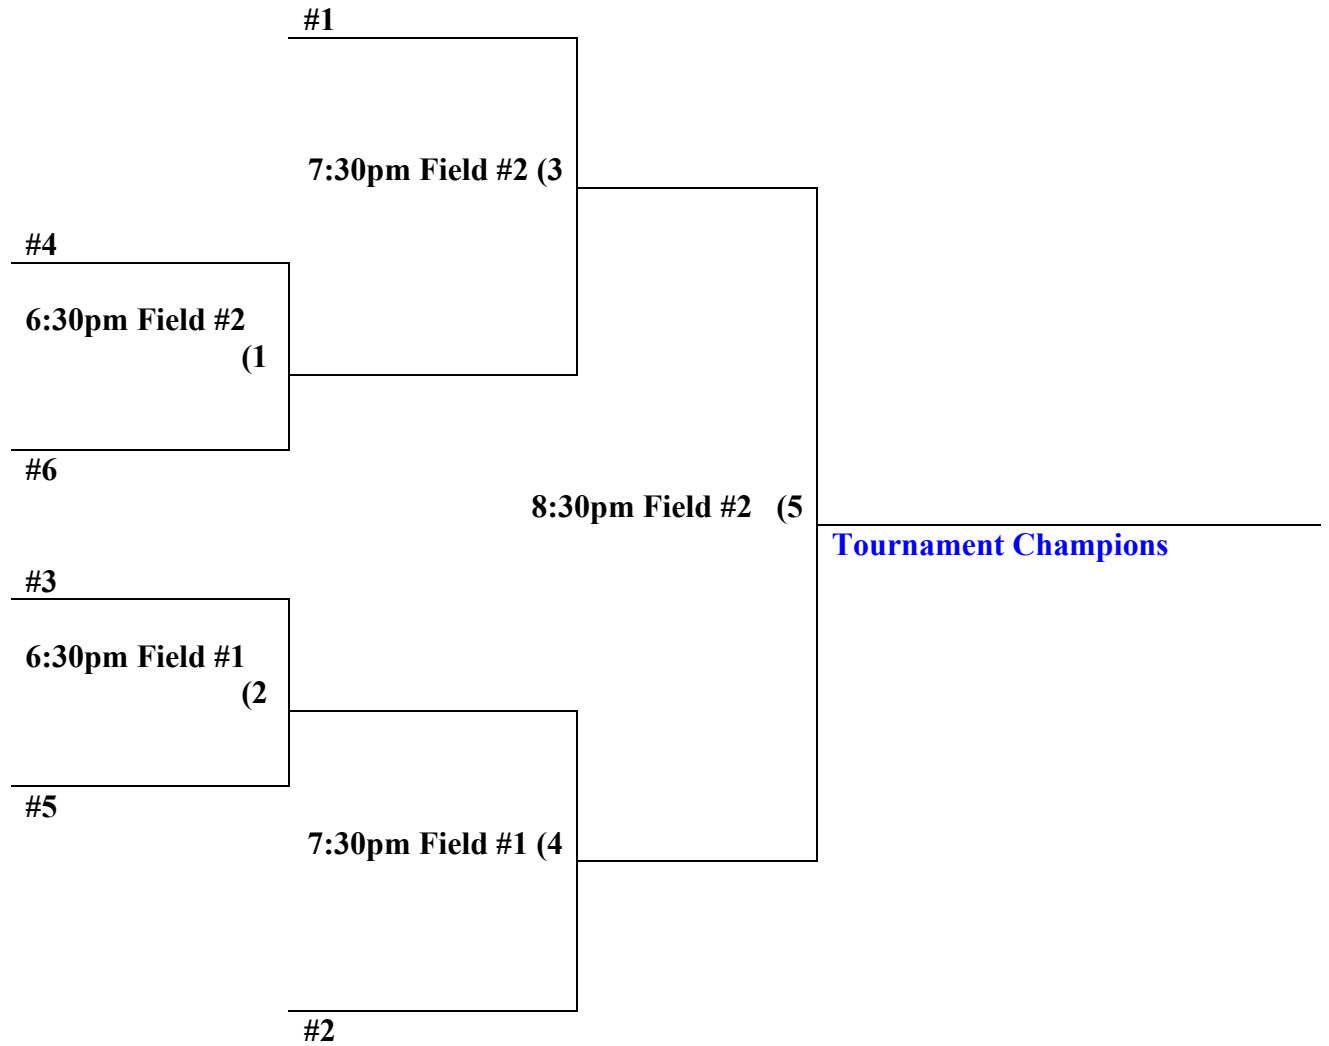

scott.williams@phoenix.gov

Rose Mofford Tuesday UPPER Women's Single Elimination Tournament #58828
Tournament seeding based on league standings after 6th week of league play.

Lower League

**Spring 2026 Tuesday Women's
Rose Mofford Softball Complex #58828**