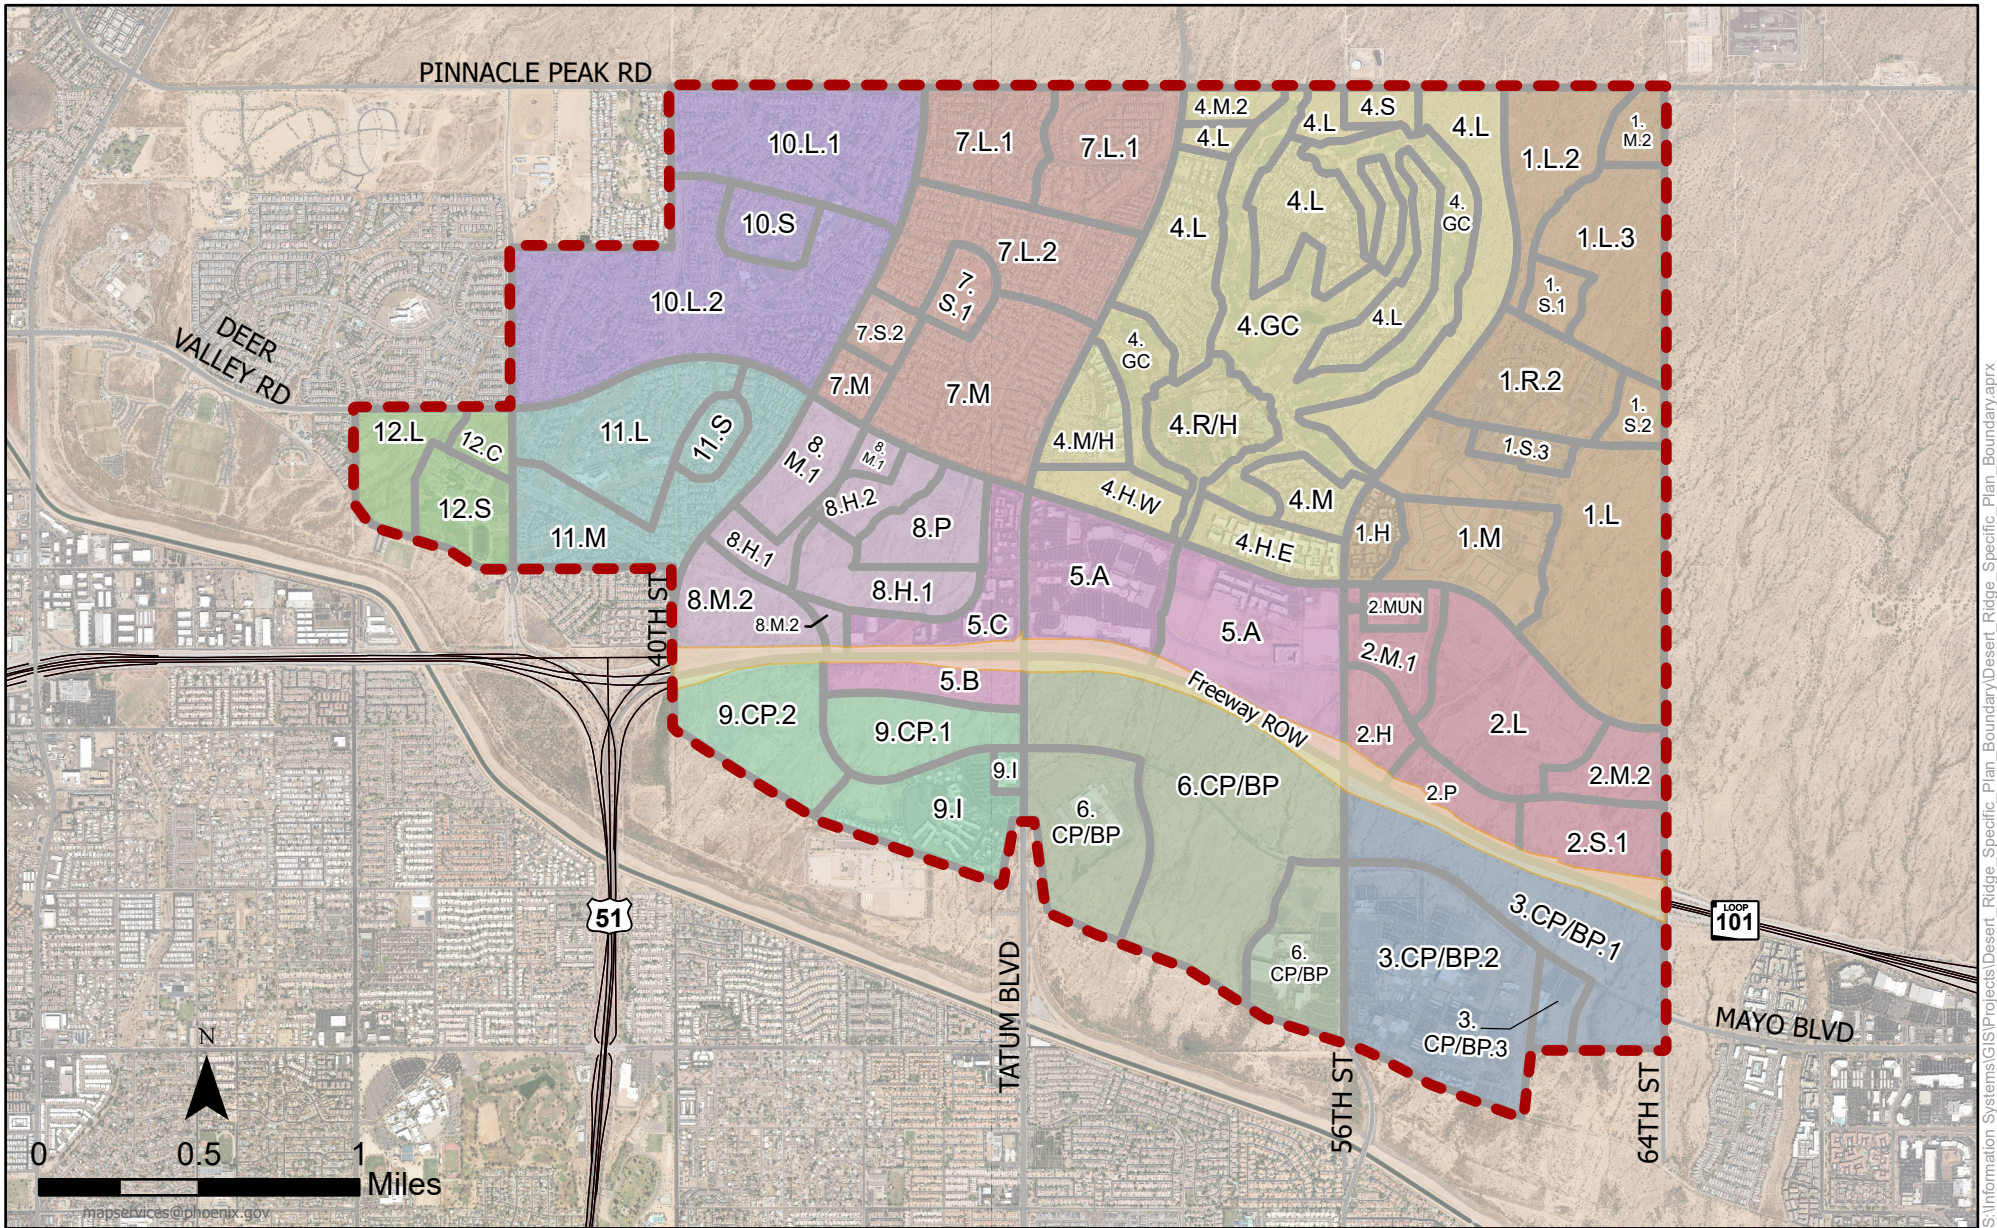

Desert Ridge Specific Plan

- | | | | |
|---|--|--|---|
|  Desert Ridge Specific Plan |  Superblock 1 |  Superblock 5 |  Superblock 9 |
|  Development Parcel |  Superblock 2 |  Superblock 6 |  Superblock 10 |
|  Freeway Right-of-Way |  Superblock 3 |  Superblock 7 |  Superblock 11 |
| |  Superblock 4 |  Superblock 8 |  Superblock 12 |

City of Phoenix
PLANNING AND DEVELOPMENT DEPARTMENT

Created:	12/12/2023
Revised:	6/12/2025

S:\Information Systems\GIS\Projects\Desert_Ridge_Specific_Plan_Boundary.aprx