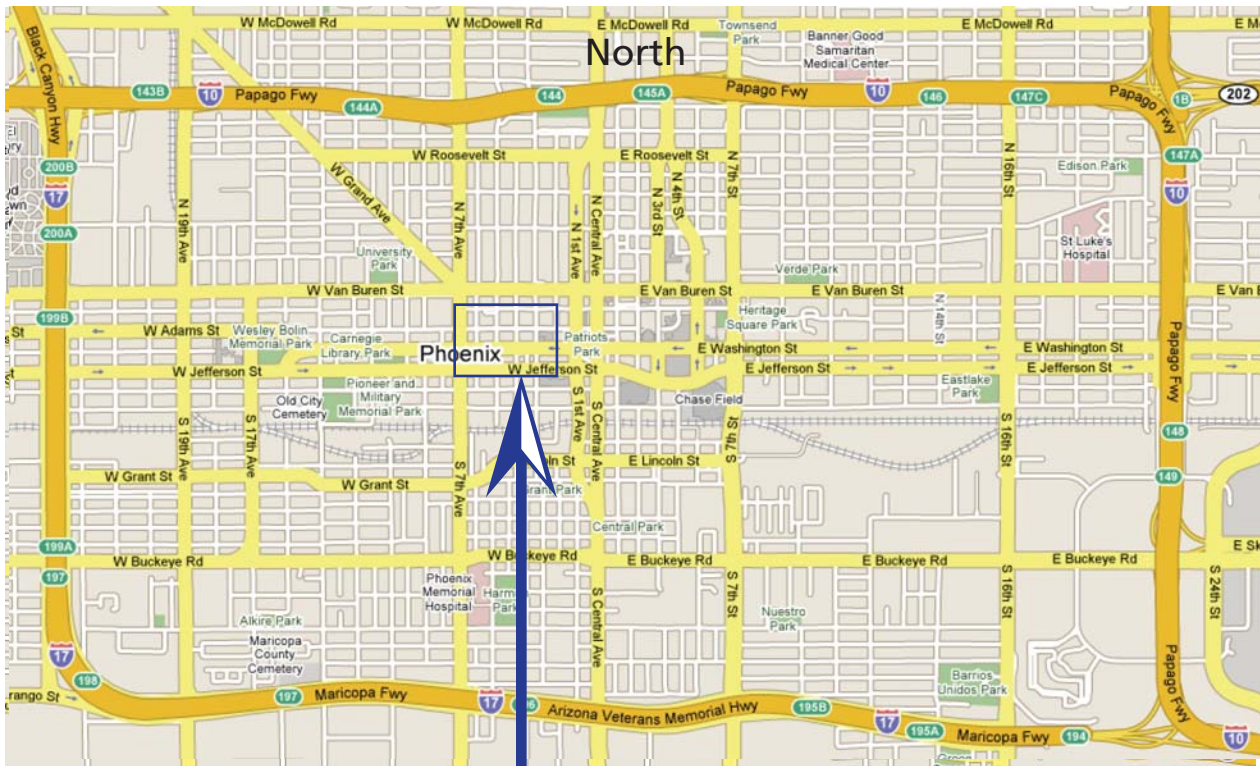

Phoenix Municipal Court

300 W. Washington Street Phoenix, AZ 85003

Hours: 8:00 a.m. to 5:00 p.m., Monday through Friday, excluding Holidays

Information: 602-262-6421