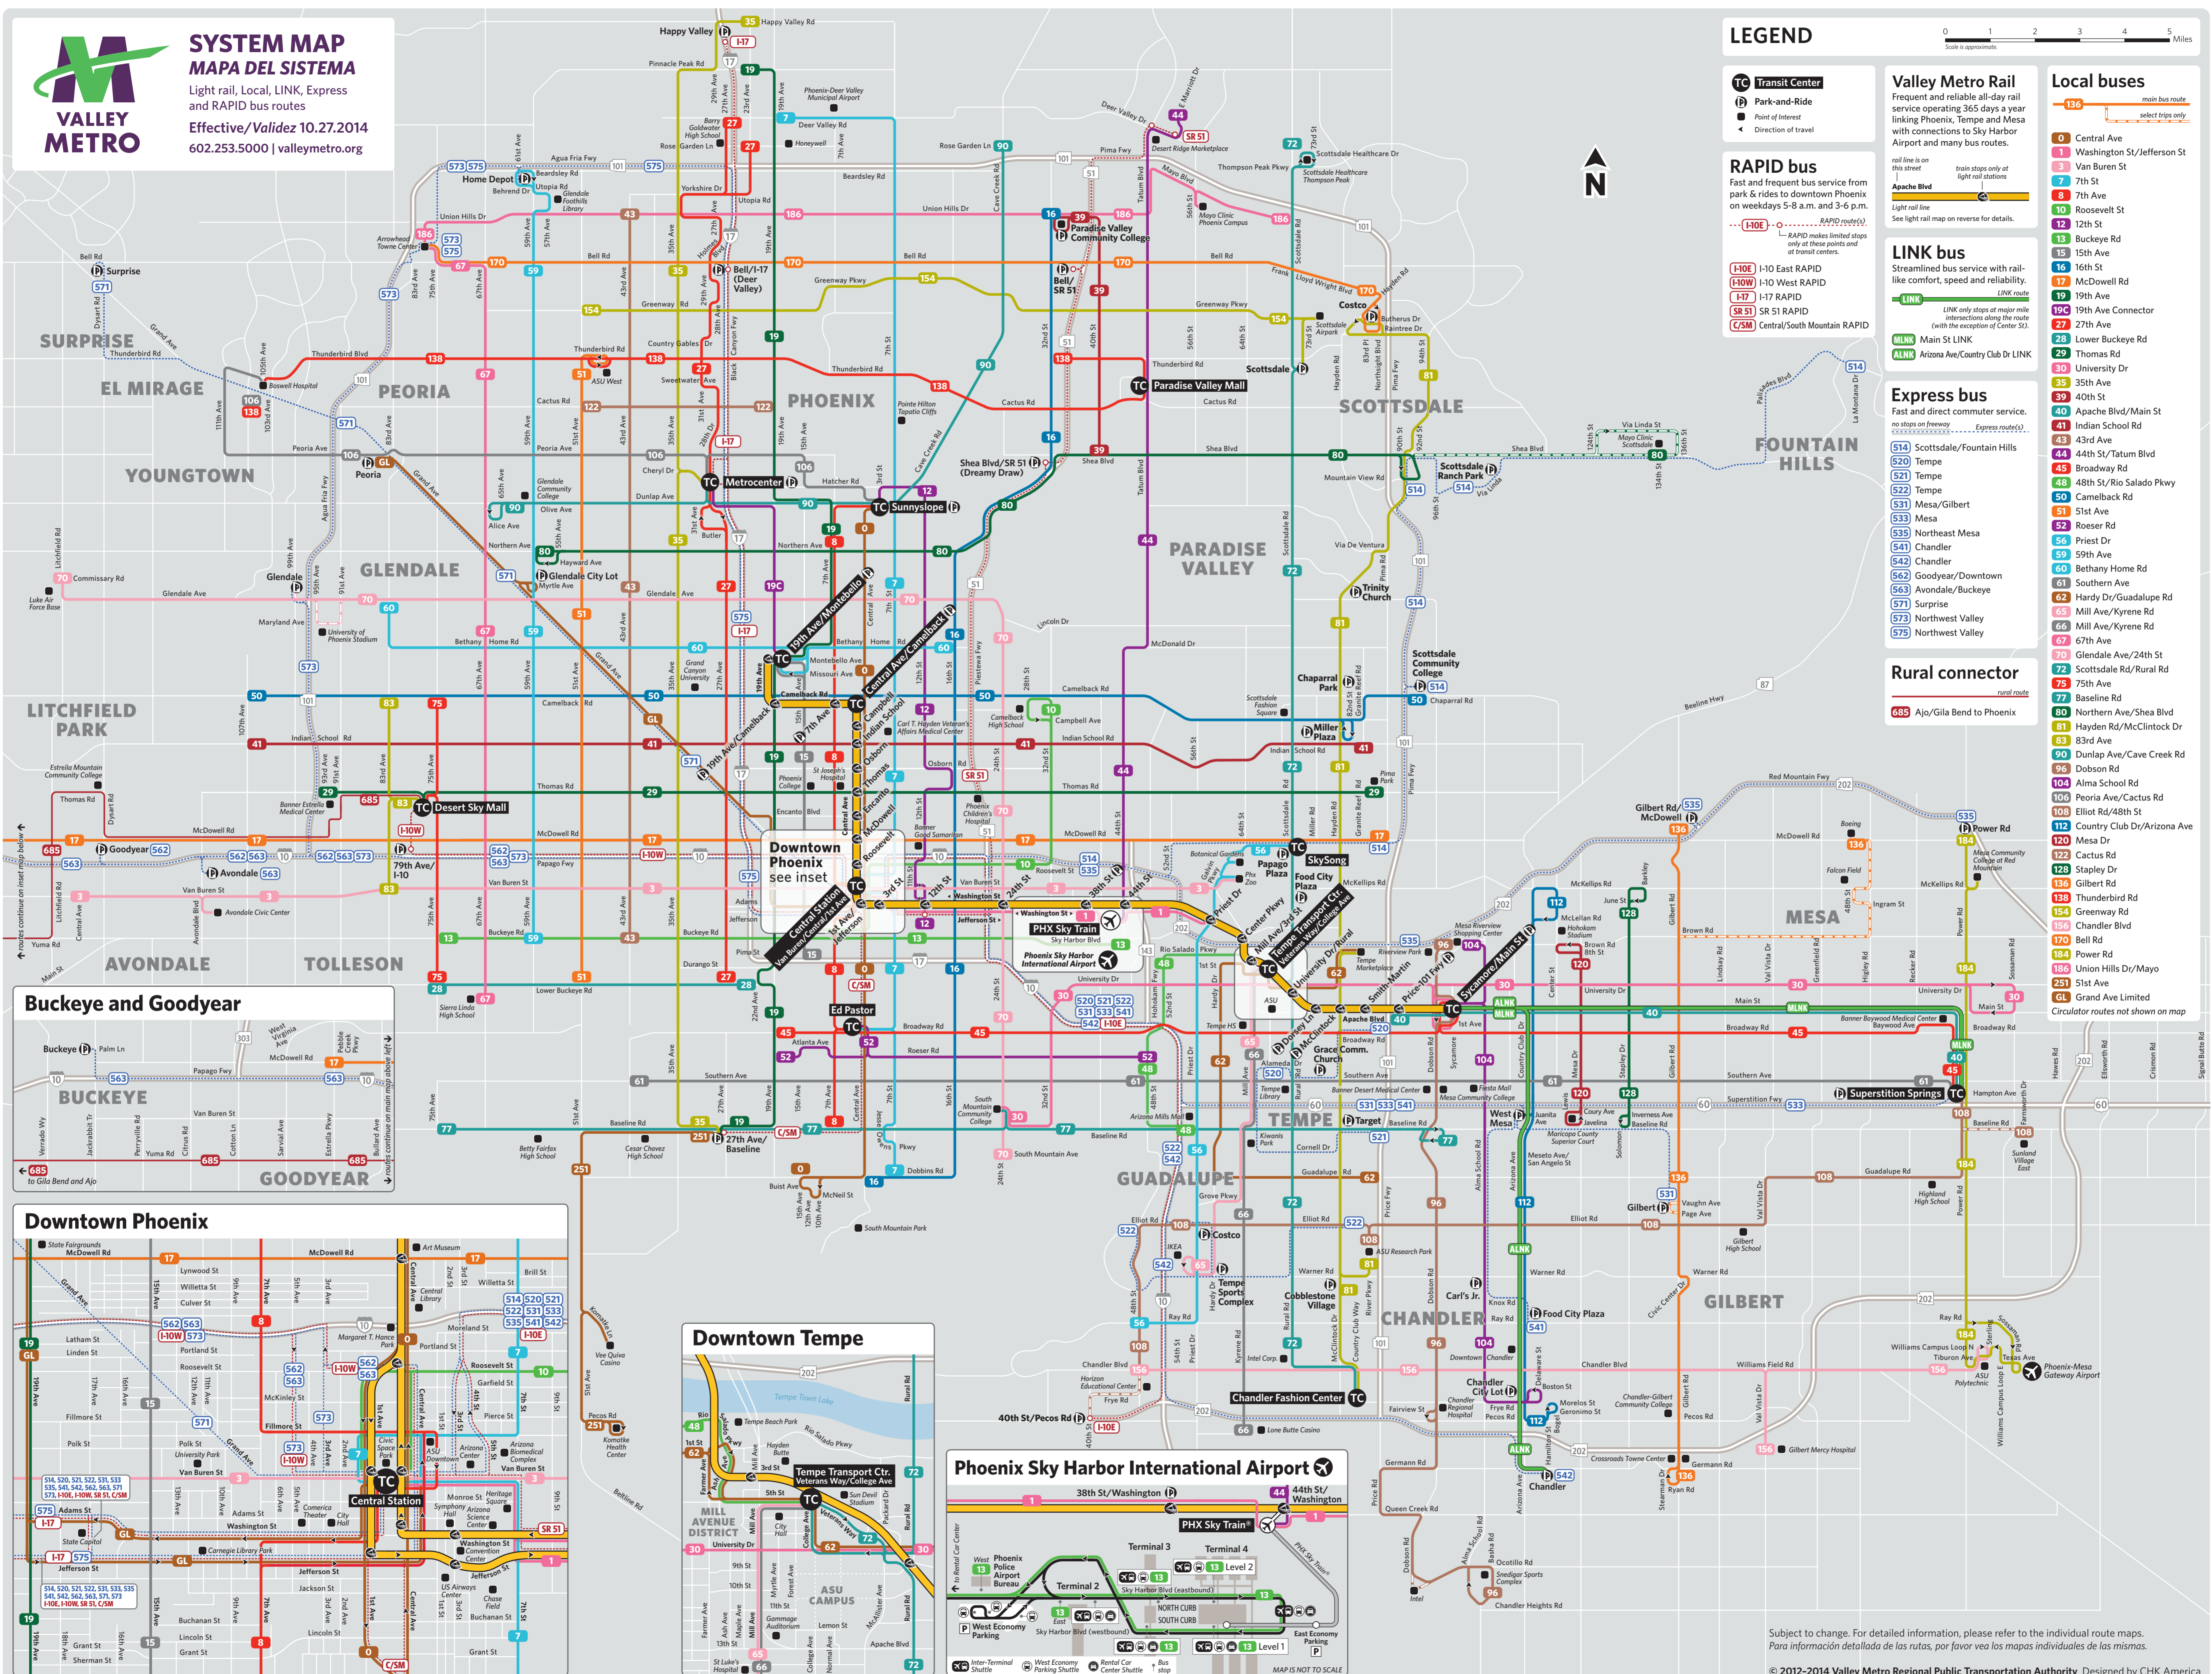

SYSTEM MAP

MAPA DEL SISTEMA

Light rail, Local, LINK, Express and RAPID bus routes
Effective/Validez 10.27.2014
602.253.5000 | valleymetro.org

LEGEND

- TC** Transit Center
 - P** Park-and-Ride
 - Point of Interest
 - ←** Direction of travel
- ### RAPID bus
- Fast and frequent bus service from park & rides to downtown Phoenix on weekdays 5-8 a.m. and 3-6 p.m.
- I-10E** I-10 East RAPID
 - I-10W** I-10 West RAPID
 - I-17** I-17 RAPID
 - SR 51** SR 51 RAPID
 - C/SM** Central/South Mountain RAPID

Valley Metro Rail

Frequent and reliable all-day rail service operating 365 days a year linking Phoenix, Tempe and Mesa with connections to Sky Harbor Airport and many bus routes.

rail line is on this street

trains stop only at light rail stations

Apache Blvd

Light rail line

See light rail map on reverse for details.

LINK bus

Streamlined bus service with rail-like comfort, speed and reliability.

LINK LINK route

LINK only stops at major mile intersections along the route (with the exception of Center St).

- MLNK** Main St LINK
- ALNK** Arizona Ave/Country Club Dr LINK

Express bus

Fast and direct commuter service.