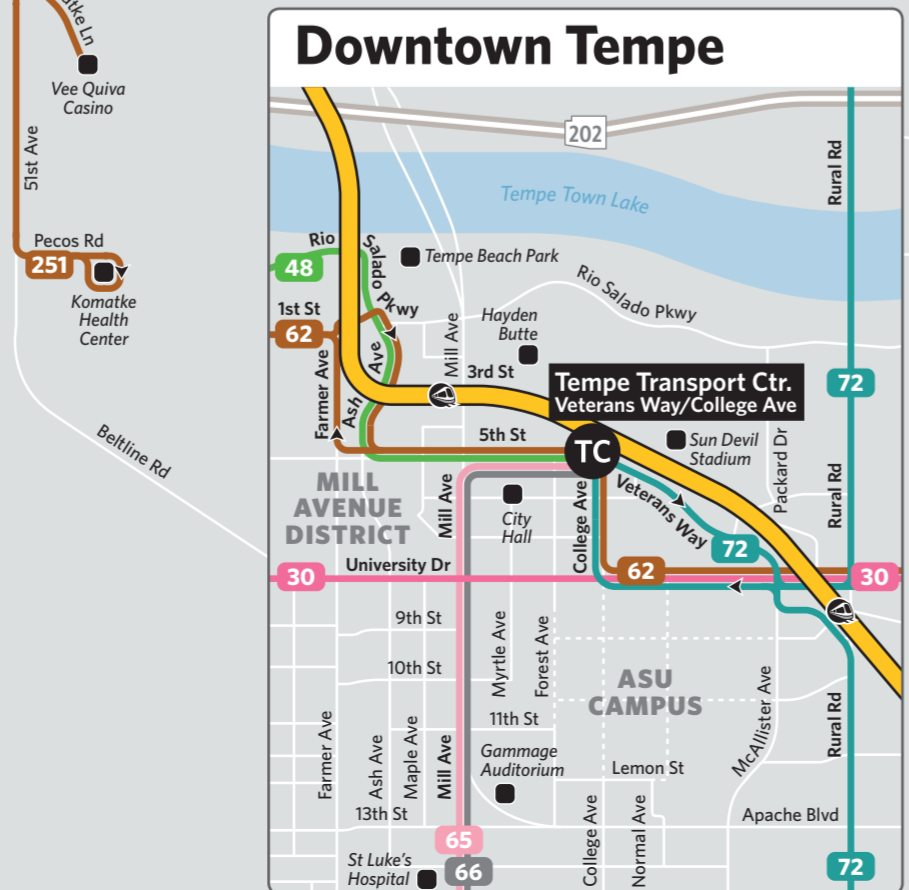

LINK only stops at major mile intersections along the route (with the exception of Center St).

- MLNK** Main St LINK
- ALNK** Arizona Ave/Country Club Dr LINK

Express bus

Fast and direct commuter service.

Local buses

136 main bus route
select trips only

- 0 Central Ave
- 1 Washington St/Jefferson St
- 3 Van Buren St
- 7 7th St
- 8 7th St
- 10 Roosevelt St
- 12 12th St
- 13 Buckeye Rd
- 15 15th St
- 16 16th St
- 17 McDowell Rd
- 19 19th St
- 27 27th St
- 28 Lower Buckeye Rd
- 29 Thomas Rd
- 30 University Dr
- 35 35th St
- 39 40th St
- 40 Apache Blvd/Main St
- 41 Indian School Rd
- 43 43rd St
- 44 44th St/Tatum Blvd
- 45 Broadway Rd
- 48 48th St/Rio Salado Pkwy
- 50 Camelback Rd
- 51 51st St
- 52 Roeser Rd
- 56 Priest Dr
- 59 59th St
- 60 Bethany Home Rd
- 62 Hardy Dr/Guadalupe Rd
- 65 Mill Ave/Kyrene Rd
- 66 Mill Ave/Kyrene Rd
- 67 67th St
- 70 Glendale Ave/24th St
- 72 Scottsdale Rd/Rural Rd
- 75 75th St
- 77 Baseline Rd
- 80 Northern Ave/Shea Blvd
- 81 Hayden Rd/McClintock Dr
- 83 83rd St
- 90 Dunlap Ave/Cave Creek Rd
- 96 Dobson Rd
- 104 Alma School Rd
- 106 Peoria Ave/Cactus Rd
- 108 Elliot Rd/48th St
- 112 Country Club Dr/Arizona Ave
- 120 Mesa Dr
- 122 Cactus Dr
- 128 Stuyvesant Dr
- 136 Gilbert Rd
- 138 Thunderbird Rd
- 154 Greenwood Rd
- 156 Chandler Blvd
- 170 Bell Rd
- 184 Power Rd
- 186 Union Hills Dr/Mayo
- 251 51st St
- GL Grand Ave Limited Circulator routes not shown on map

Rural connector

rural route

- 685** Ajo/Gila Bend to Phoenix

Subject to change. For detailed information, please refer to the individual route maps.
Para informaci3n detallada de las rutas, por favor vea los mapas individuales de las mismas.
© 2012-2014 Valley Metro Regional Public Transportation Authority Designed by CHK America