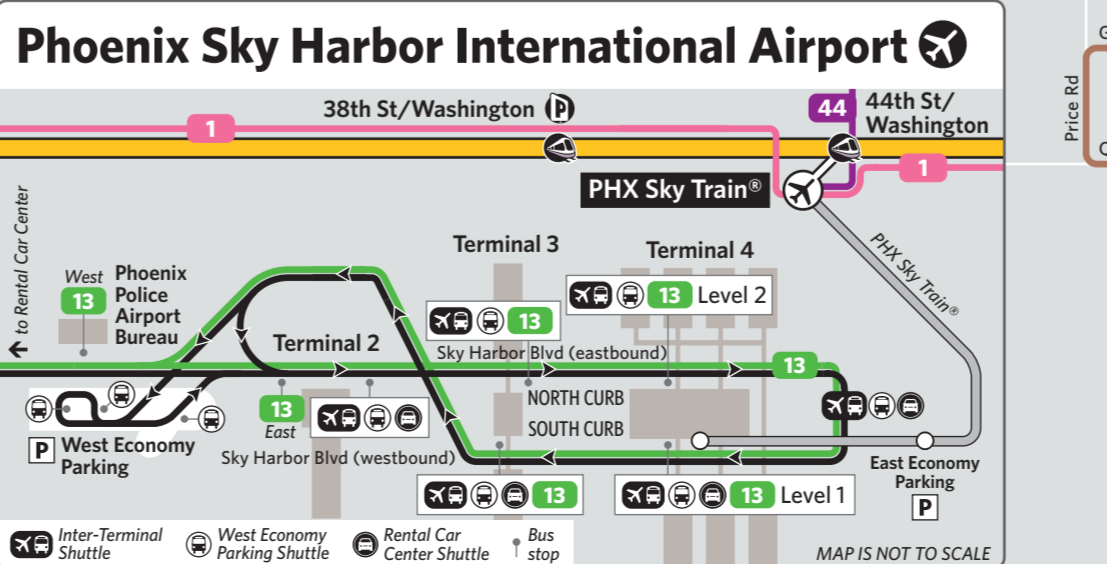

LINK only stops at major mile intersections along the route (with the exception of Center St).

- MLNK** Main St LINK
- ALNK** Arizona Ave/Country Club Dr LINK

Express bus

Fast and direct commuter service.

Local buses

136 main bus route
select trips only

- 0 Central Ave
- 1 Washington St/Jefferson St
- 3 Van Buren St
- 7 7th St
- 8 7th St
- 10 Roosevelt St
- 12 12th St
- 13 Buckeye Rd
- 15 15th St
- 16 16th St
- 17 McDowell Rd
- 19 19th St
- 27 27th St
- 28 Lower Buckeye Rd
- 29 Thomas Rd
- 30 University Dr
- 35 35th St
- 39 40th St
- 40 Apache Blvd/Main St
- 41 Indian School Rd
- 43 43rd St
- 44 44th St/Tatum Blvd
- 45 Broadway Rd
- 48 48th St/Rio Salado Pkwy
- 50 Camelback Rd
- 51 51st St
- 52 Roeser Rd
- 56 Priest Dr
- 59 59th St
- 60 Bethany Home Rd
- 62 Hardy Dr/Guadalupe Rd
- 65 Mill Ave/Kyrene Rd
- 66 Mill Ave/Kyrene Rd
- 67 67th St
- 70 Glendale Ave/24th St
- 72 Scottsdale Rd/Rural Rd
- 75 75th St
- 77 Baseline Rd
- 80 Northern Ave/Shea Blvd
- 81 Hayden Rd/McClintock Dr
- 83 83rd St
- 90 Dunlap Ave/Cave Creek Rd
- 96 Dobson Rd
- 104 Alma School Rd
- 106 Peoria Ave/Cactus Rd
- 108 Elliot Rd/48th St
- 112 Country Club Dr/Arizona Ave
- 120 Mesa Dr
- 122 Cactus Dr
- 128 Stuyvesant Dr
- 136 Gilbert Rd
- 138 Thunderbird Rd
- 154 Greenwood Rd
- 156 Chandler Blvd
- 170 Bell Rd
- 184 Power Rd
- 186 Union Hills Dr/Mayo
- 251 51st St
- GL Grand Ave Limited Circulator routes not shown on map

Rural connector

rural route

- 685** Ajo/Gila Bend to Phoenix

Subject to change. For detailed information, please refer to the individual route maps.
Para informaci3n detallada de las rutas, por favor vea los mapas individuales de las mismas.
© 2012-2014 Valley Metro Regional Public Transportation Authority Designed by CHK America