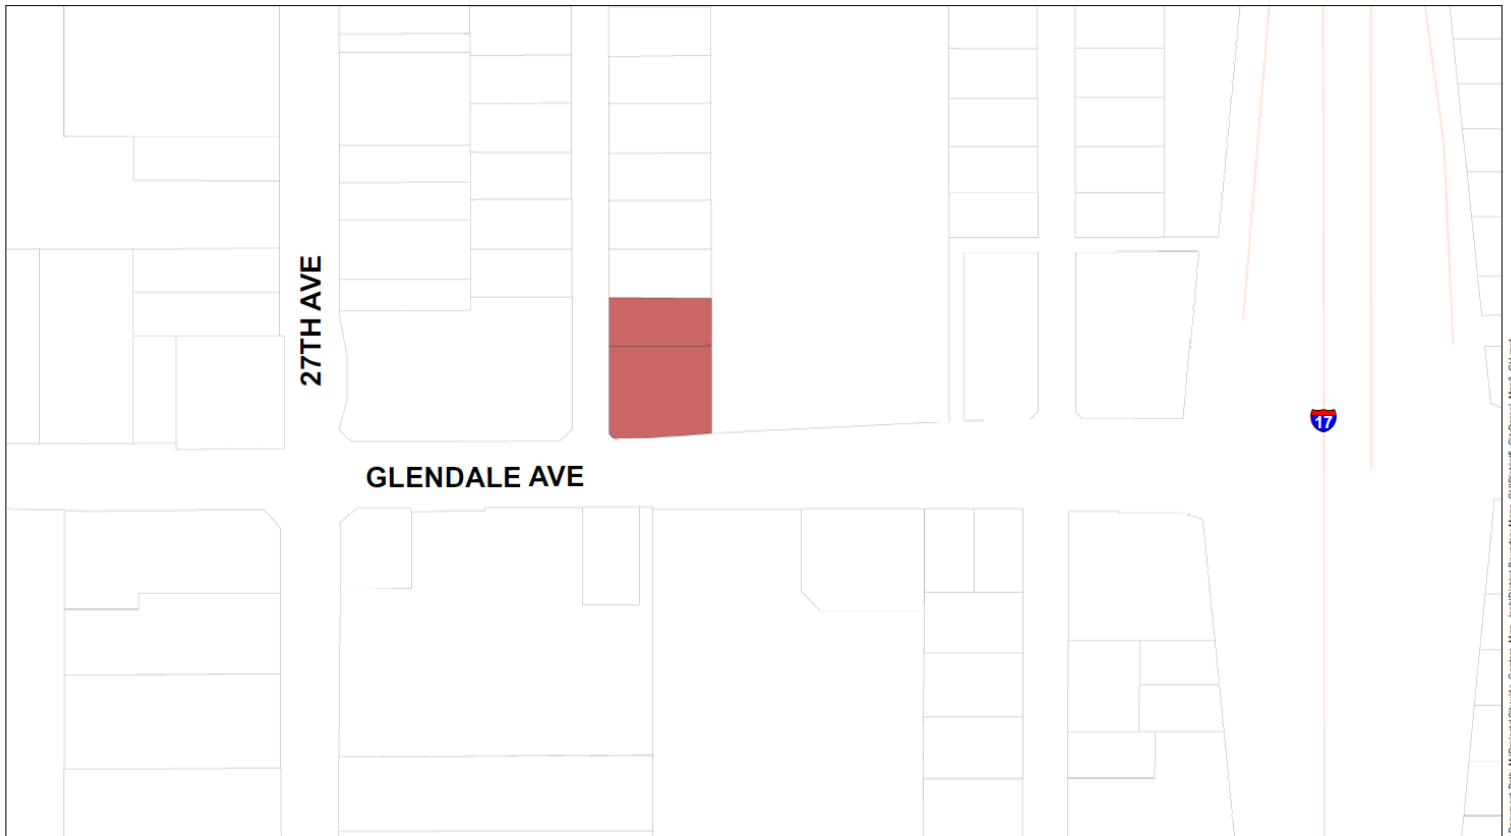

Glendale and 27th Ave

District 5

Housing Phoenix Plan – District 5 – City Owned Parcels

Selected City Parcels
Freeway

City of Phoenix

PLANNING AND DEVELOPMENT DEPARTMENT