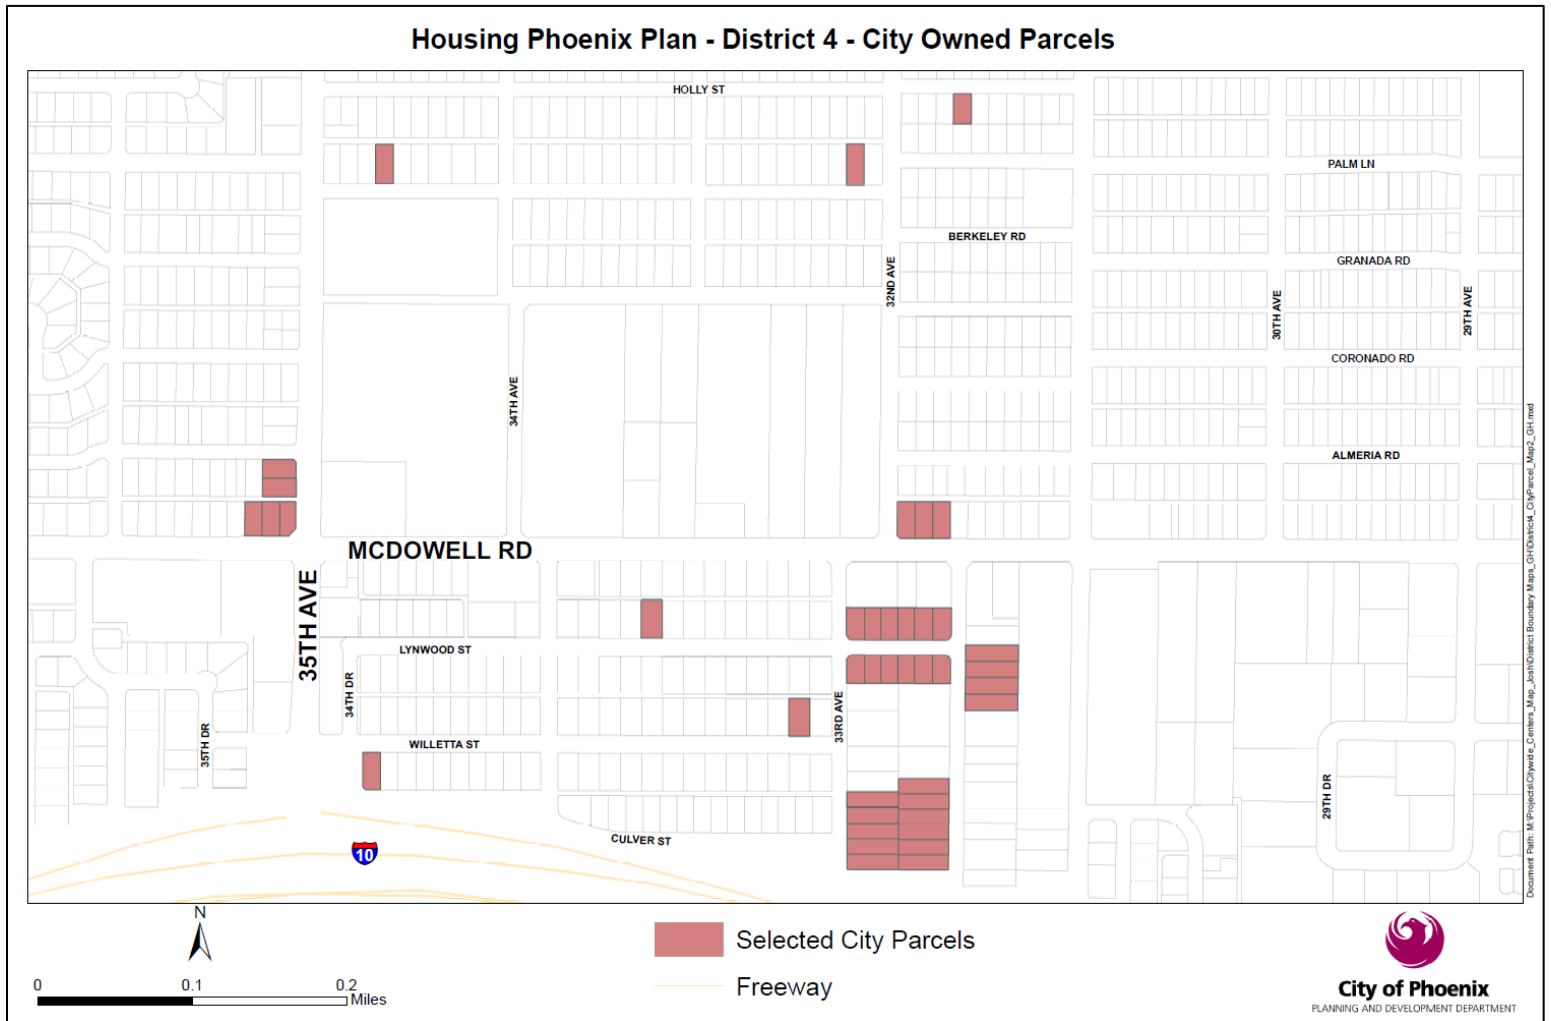

City Owned Parcels

Phase I – Parcels

Parcels will be released through competitive Requests for Proposal processes.

Broadway and 16th Street

District 8

City Owned Parcels

Phase I – Parcels

Parcels will be released through competitive Requests for Proposal processes.

Single Family Parcels Lynwood Neighborhood – McDowell and 35th Avenue

District 4

Housing Phoenix Plan - District 4 - City Owned Parcels

City Owned Parcels

Phase I – Parcels

Parcels will be released through competitive Requests for Proposal processes.

Glendale and 27th Ave

District 5

Housing Phoenix Plan – District 5 – City Owned Parcels

Document Path: M:\Project\Citywide_Centers_Map_South\District Boundary Maps_CityOwned_CityParcels_Map_01.mxd

Selected City Parcels
Freeway

City of Phoenix

PLANNING AND DEVELOPMENT DEPARTMENT

City Owned Parcels

Phase I – Parcels

Parcels will be released through competitive Requests for Proposal processes.

Single Family Parcel – Monroe and 16TH Street (Demonstration Project)