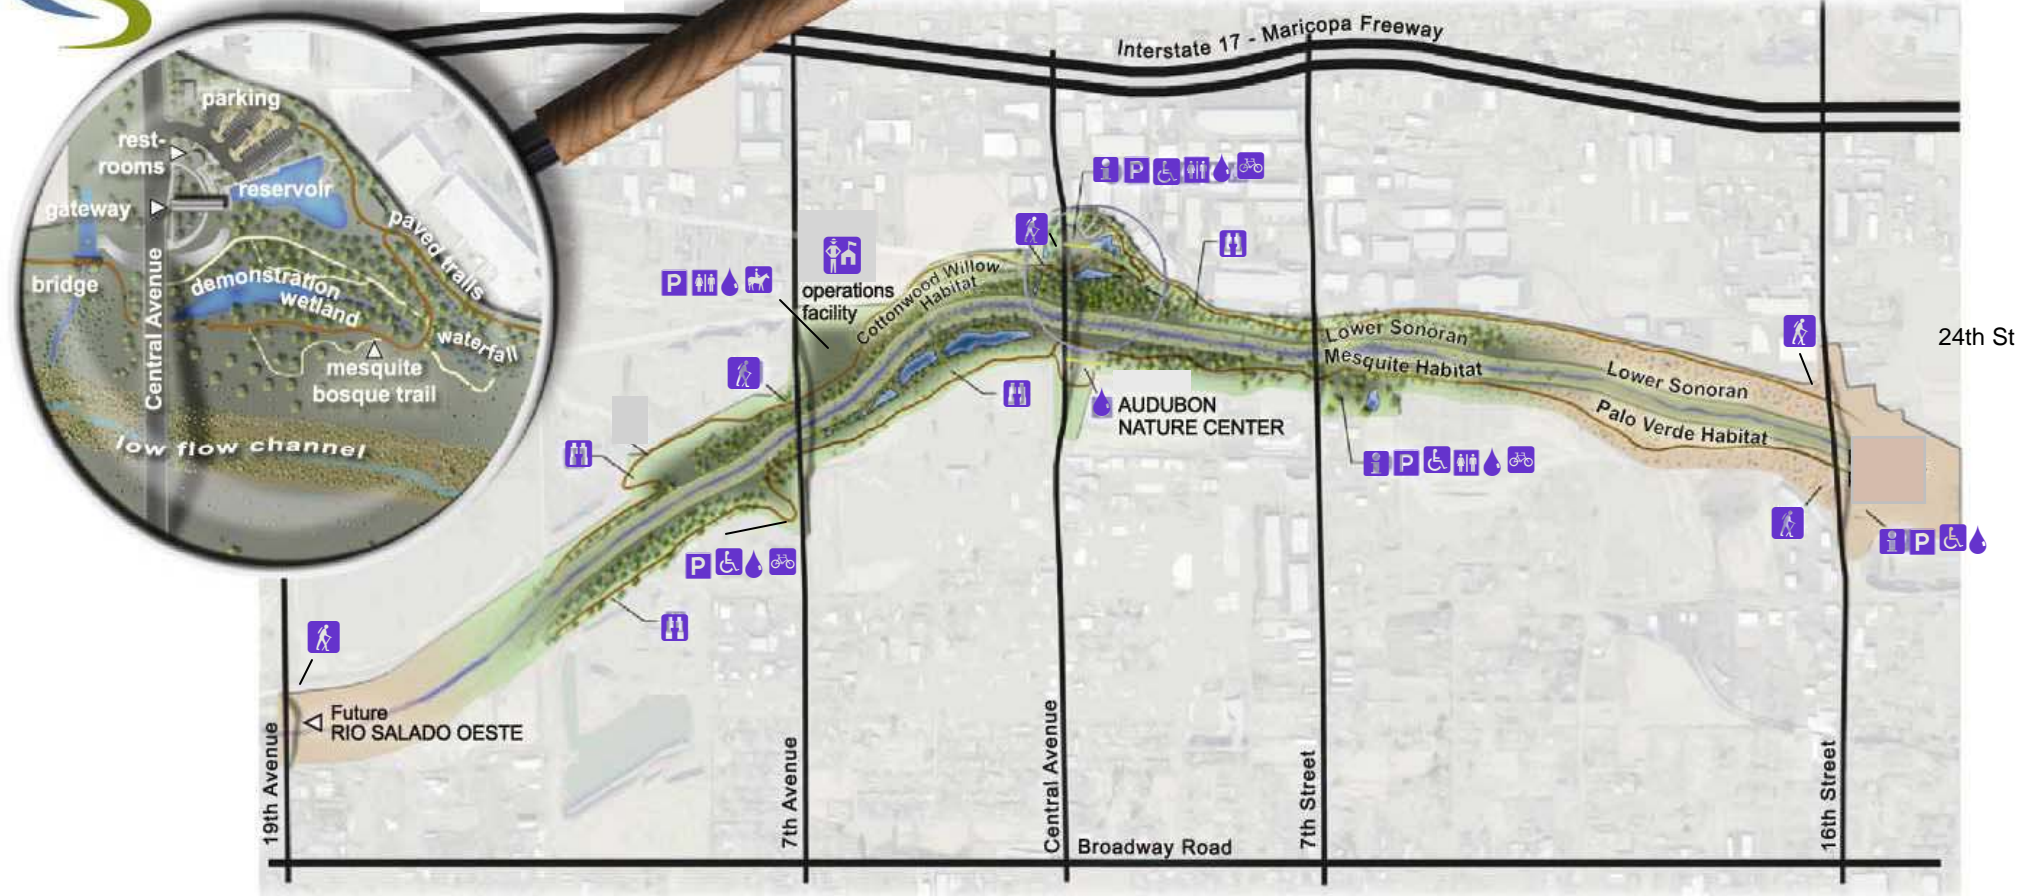

RioSalado HABITAT RESTORATION  
AREA

- |  |   |  |         |  |                     |  |                   |  |                 |  |                |  |             |  |                   |
|--|---|--|---------|--|---------------------|--|-------------------|--|-----------------|--|----------------|--|-------------|--|-------------------|
|  | 0 |  | .5 mile |  | soft surface trails |  | drinking fountain |  | scenic overlook |  | parking        |  | information |  | accessible area   |
|  |   |  |         |  | paved trails        |  | gateway           |  | bike rack       |  | walk-in access |  | restrooms   |  | pedestrian bridge |

Rio Salado Habitat Restoration Area