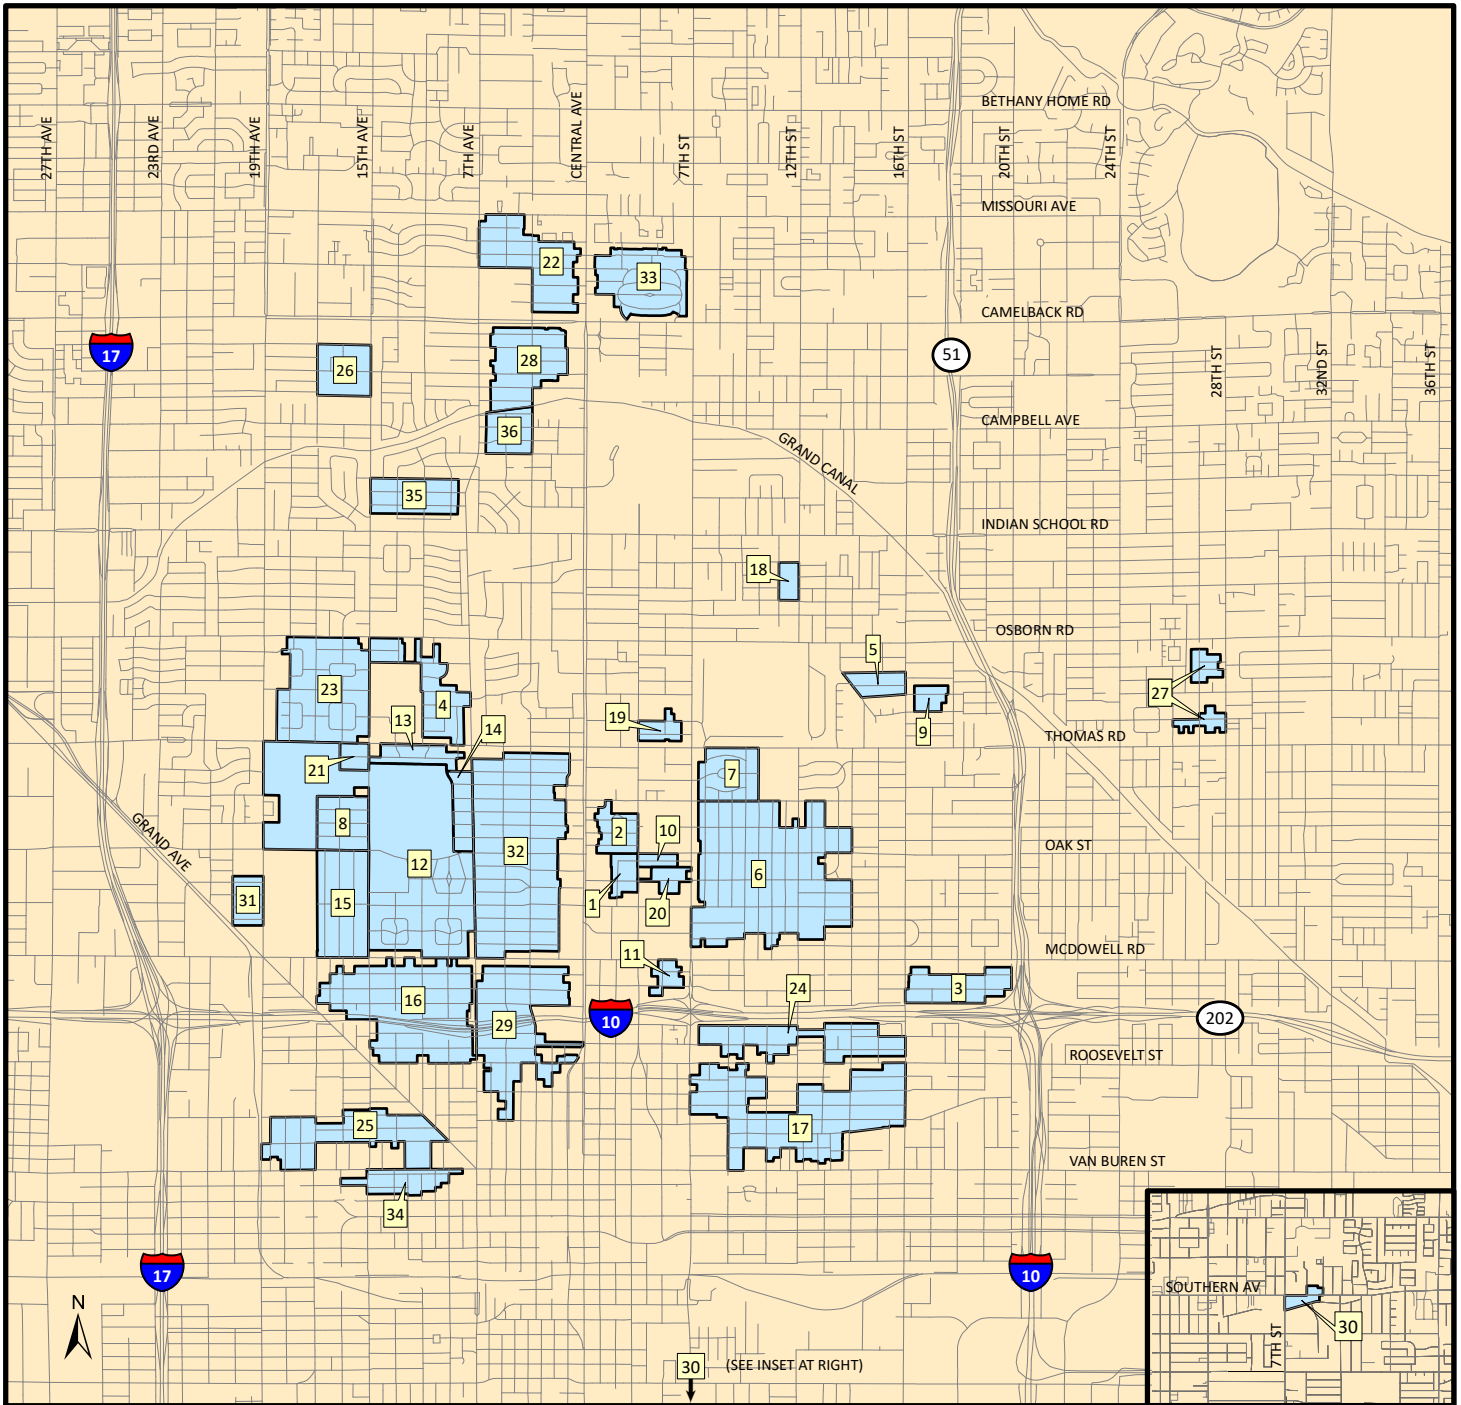

PHOENIX HISTORIC PROPERTY REGISTER

Residential Districts

- | | | |
|-----------------------|---------------------|------------------------|
| 1. Alvarado | 13. Encanto Manor | 25. Oakland |
| 2. Ashland Place | 14. Encanto Vista | 26. Park Lee Alice |
| 3. Brentwood | 15. Fairview Place | 27. Phoenix Homesteads |
| 4. Campus Vista | 16. F.Q. Story | 28. Pierson Place |
| 5. Cheery Lynn | 17. Garfield | 29. Roosevelt |
| 6. Coronado | 18. Idylwilde Park | 30. Roosevelt Park |
| 7. Country Club Park | 19. La Hacienda | 31. Villa Verde |
| 8. Del Norte Place | 20. Los Olivos | 32. Willo |
| 9. Earll Place | 21. Margarita Place | 33. Windsor Square |
| 10. East Alvarado | 22. Medlock Place | 34. Woodland |
| 11. East Evergreen | 23. North Encanto | 35. Woodlea |
| 12. Encanto-Palmcroft | 24. North Garfield | 36. Yapple Park |