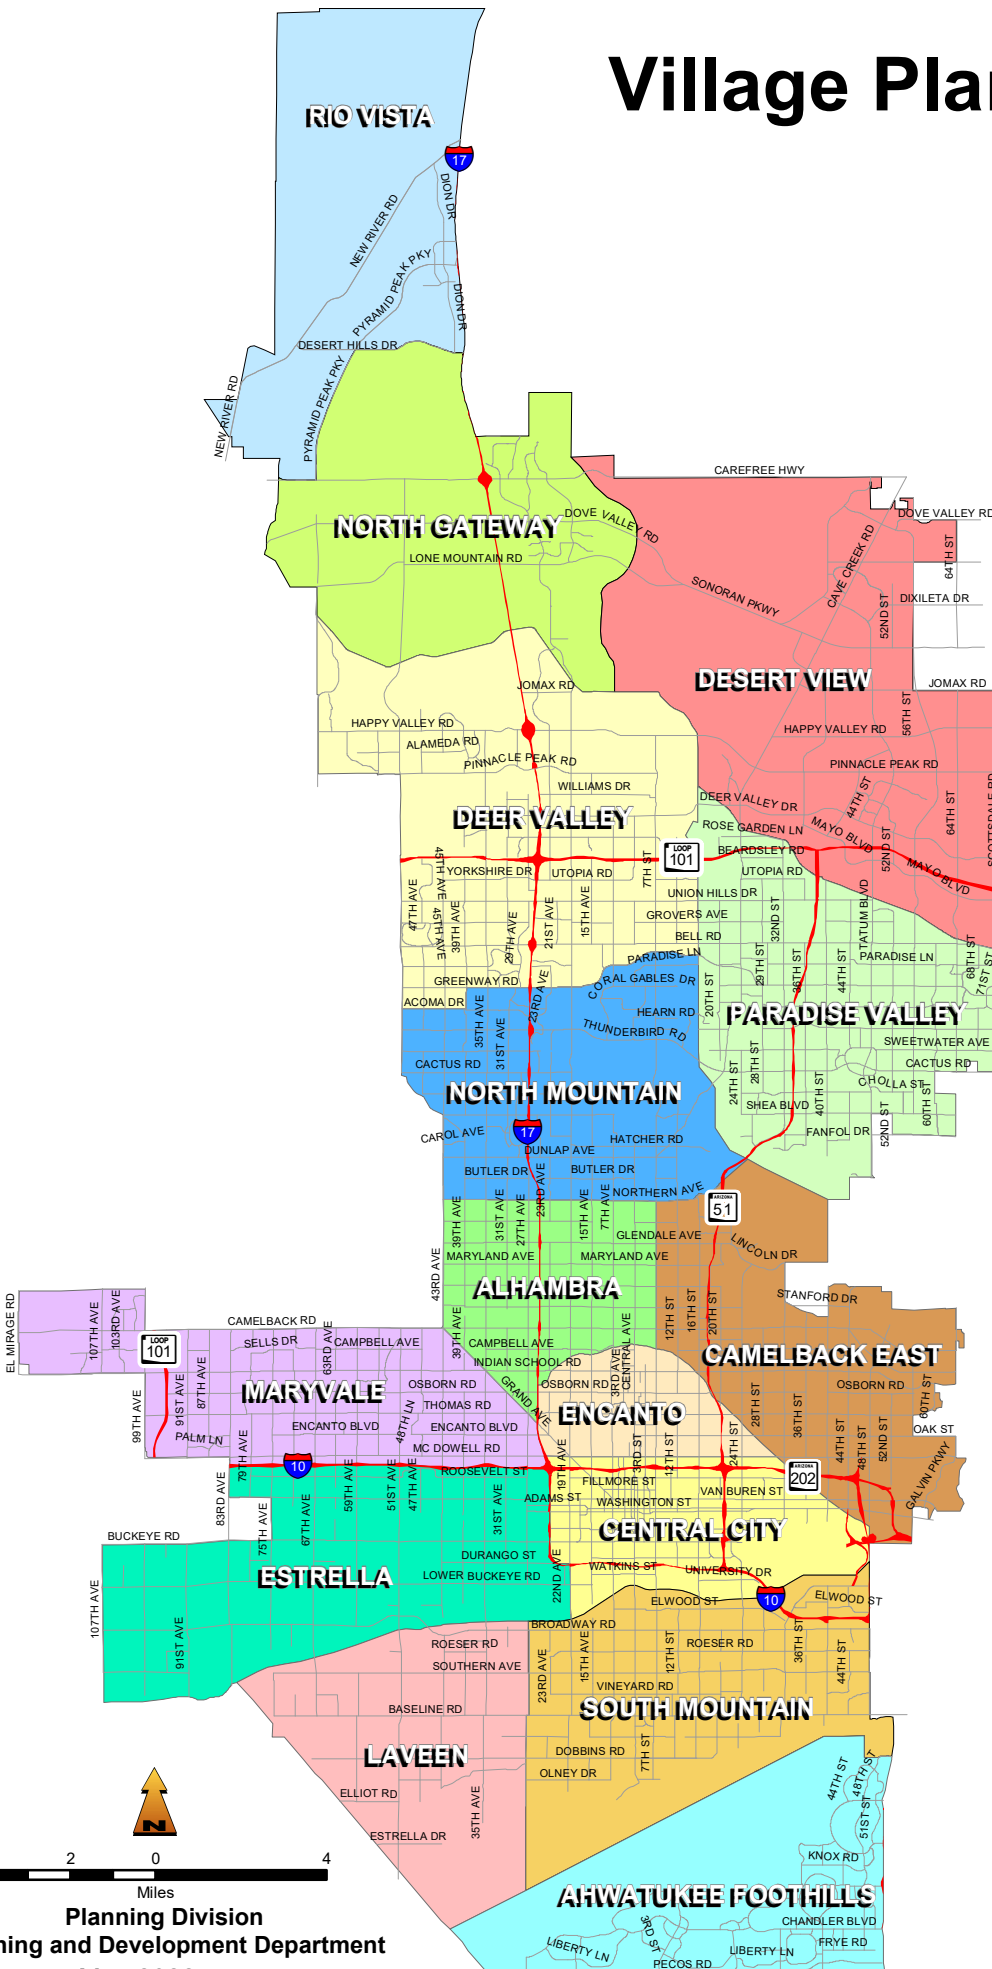

Village Planners

- Ahwatukee Foothills
Nayeli Sanchez Luna
(602) 534-9938
- Alhambra
Nick Klimek
(602) 534-7696
- Camelback East
Sarah Stockham
(602) 261-8701
- Central City
Anthony Grande
(602) 256-5648
- Deer Valley
Sarah Stockham
(602) 261-8701
- Desert View
Anthony Grande
(602) 256-5648
- Encanto
Nick Klimek
(602) 534-7696
- Estrella
Nayeli Sanchez Luna
(602) 534-9938
- Laveen
Julianna Pierre
(602) 534-5829
- Maryvale
Nayeli Sanchez Luna
(602) 534-9938
- North Gateway
Julianna Pierre
(602) 534-5829
- North Mountain
Nick Klimek
(602) 534-7696
- Paradise Valley
Sarah Stockham
(602) 261-8701
- Rio Vista
Julianna Pierre
(602) 534-5829
- South Mountain
Elias Valencia
(602) 261-8771