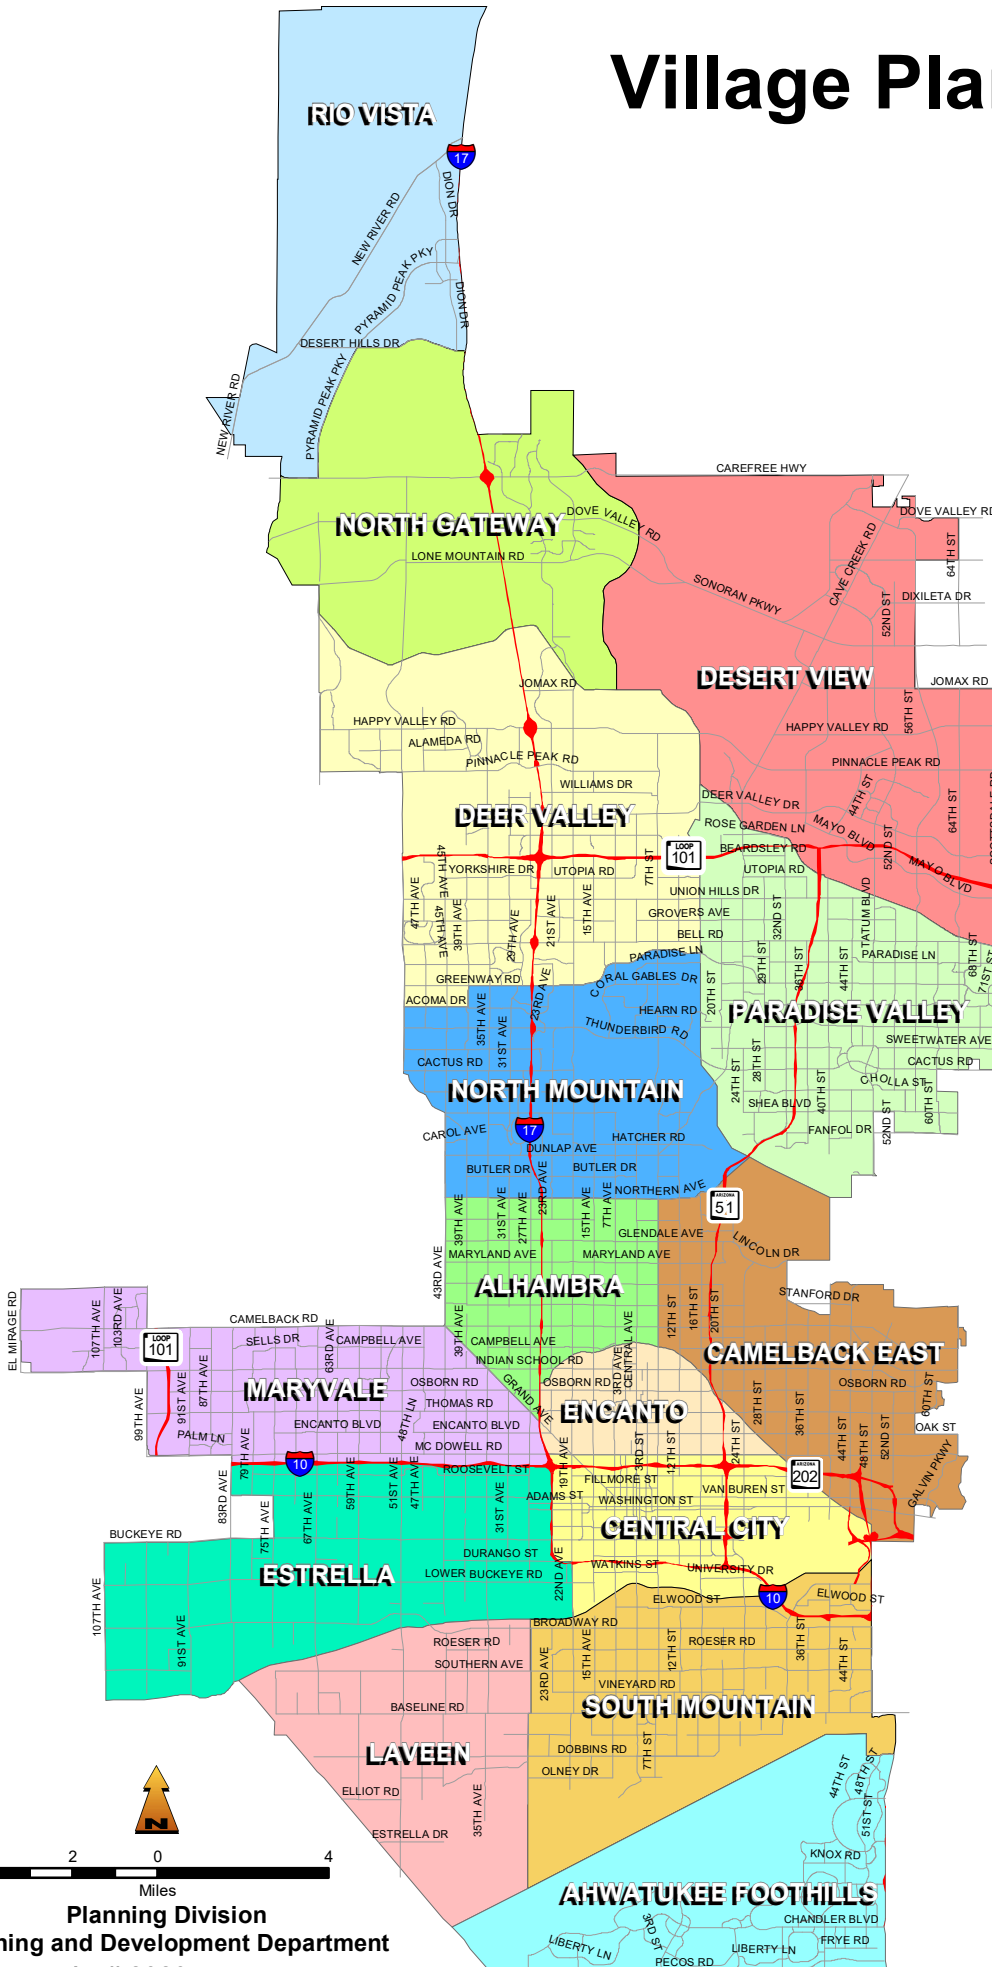

Village Planners

- Ahwatukee Foothills
Enrique Bojorquez-Gaxiola
(602) 262-6949
- Alhambra
Nick Klimek
(602) 534-7696
- Camelback East
Sofia Mastikhina
(602) 256-5648
- Central City
Sarah Stockham
(602) 261-8701
- Deer Valley
David Simmons
(602) 262-4072
- Desert View
Kristi Trisko
(602) 534-9938
- Encanto
Nick Klimek
(602) 534-7696
- Estrella
Enrique Bojorquez-Gaxiola
(602) 262-6949
- Laveen
Sofia Mastikhina
(602) 256-5648
- Maryvale
Sarah Stockham
(602) 261-8701
- North Gateway
Kristi Trisko
(602) 534-9938
- North Mountain
Nick Klimek
(602) 534-7696
- Paradise Valley
David Simmons
(602) 262-4072
- Rio Vista
Samantha Keating
(602) 262-6823
- South Mountain
Enrique Bojorquez-Gaxiola
(602) 262-6949