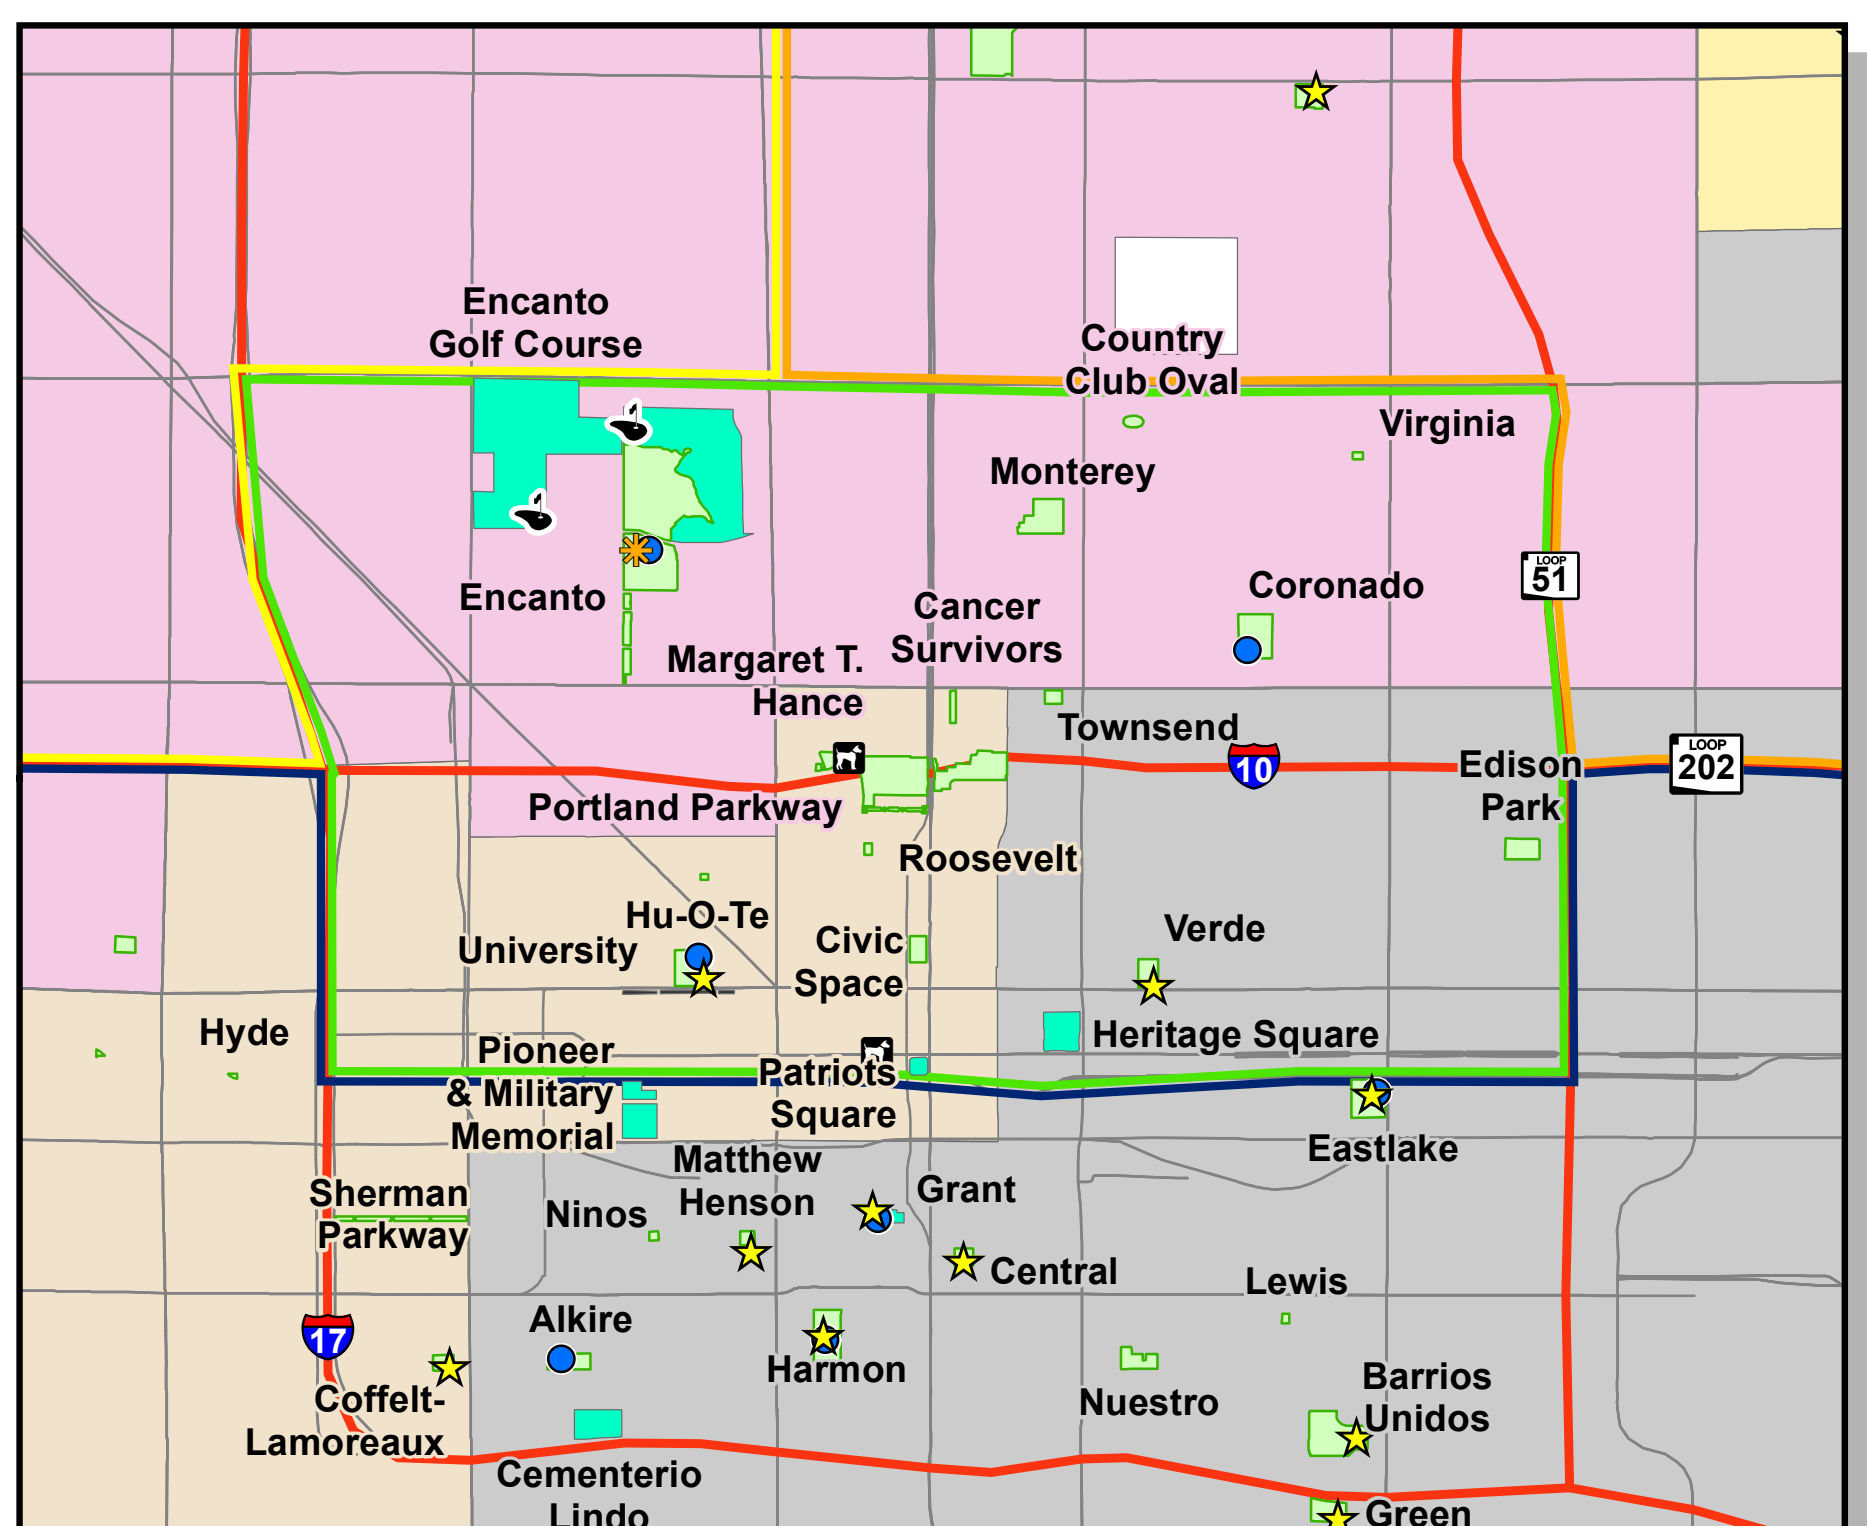

Downtown Inset

Legend

Facilities

- Community Centers
- Dog Parks
- Golf Courses
- Sports Complexes
- Swimming Pools
- Trailheads

Park Divisions

- Downtown
- Northeast
- Northwest
- South

Property Type

- Non-Park, Closed Park
- Non-Park, Undeveloped Site
- Specialty Areas: Cemetery; Educational; Event Space; Golf Course; Mixed Use; Museum; Stadium
- Natural Area, Mountain
- Flatland Parks: Community; Linear; Natural Park; Neighborhood; Pocket; Regional