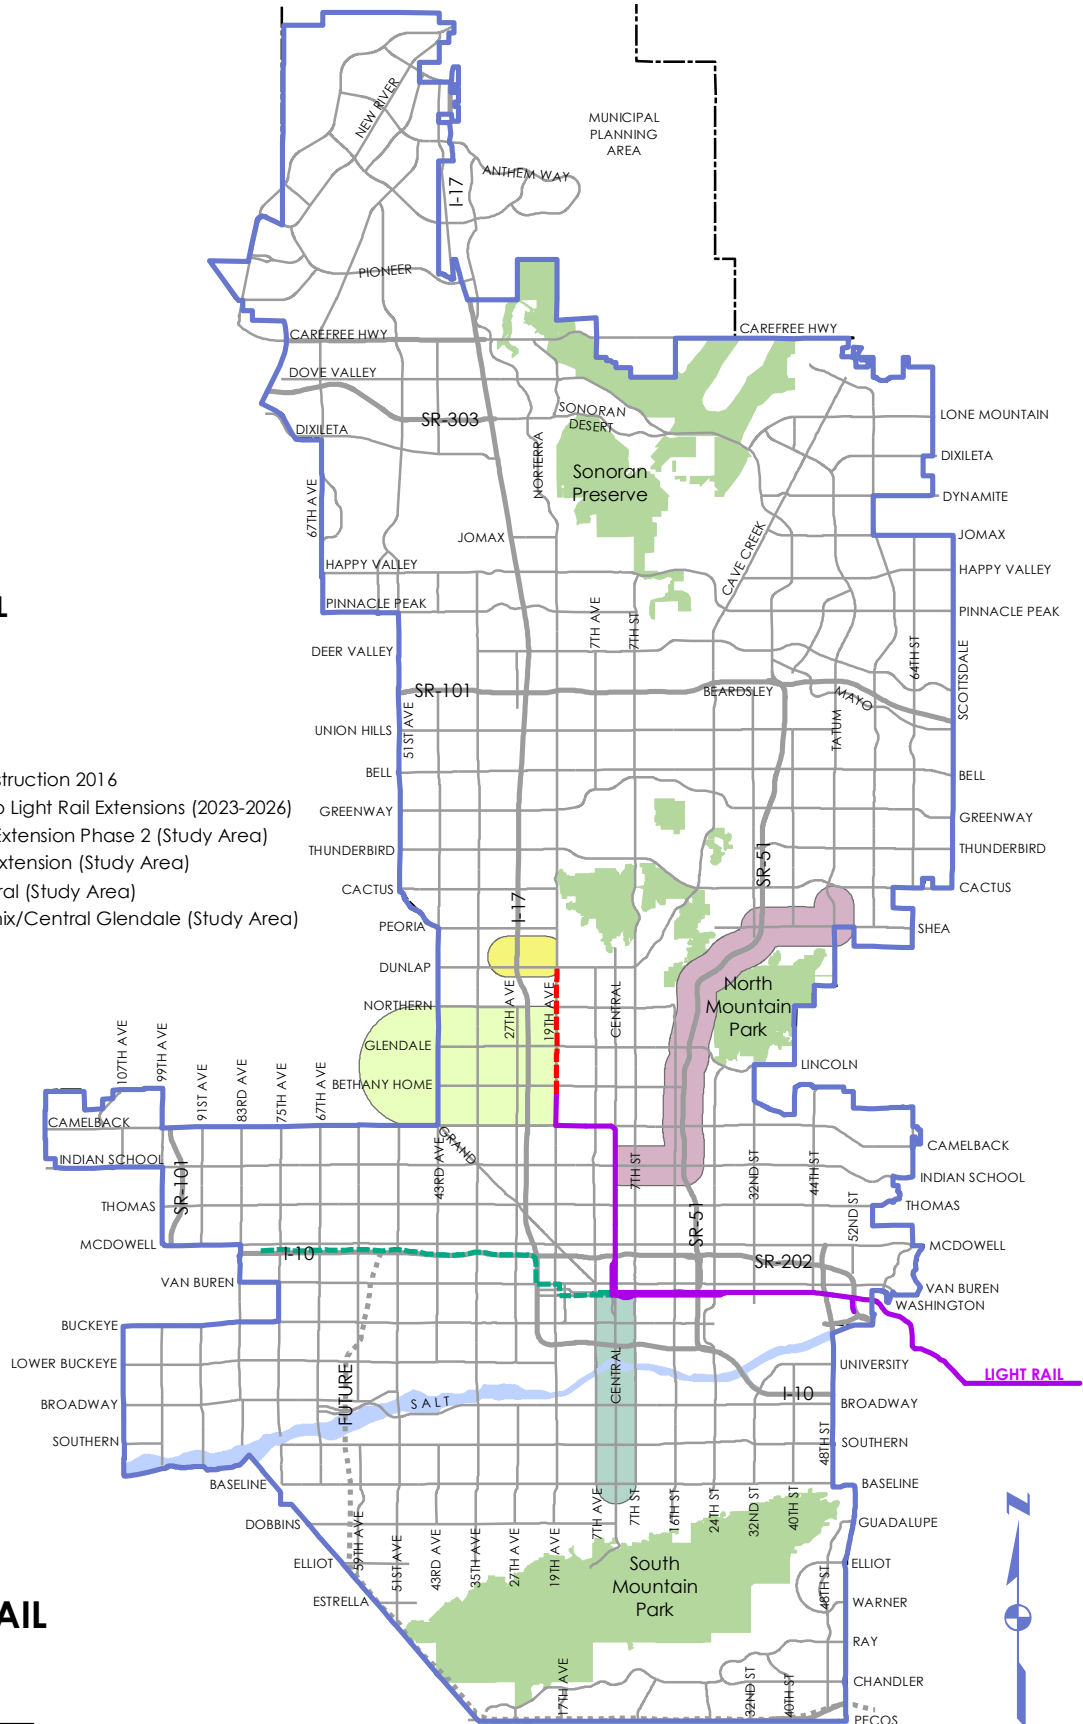

# LIGHT RAIL TRANSIT & FUTURE STUDIES

- Built
- Under Construction 2016
- ValleyMetro Light Rail Extensions (2023-2026)
- Northwest Extension Phase 2 (Study Area)
- Northeast Extension (Study Area)
- South Central (Study Area)
- West Phoenix/Central Glendale (Study Area)

# LIGHT RAIL TRANSIT FIGURE