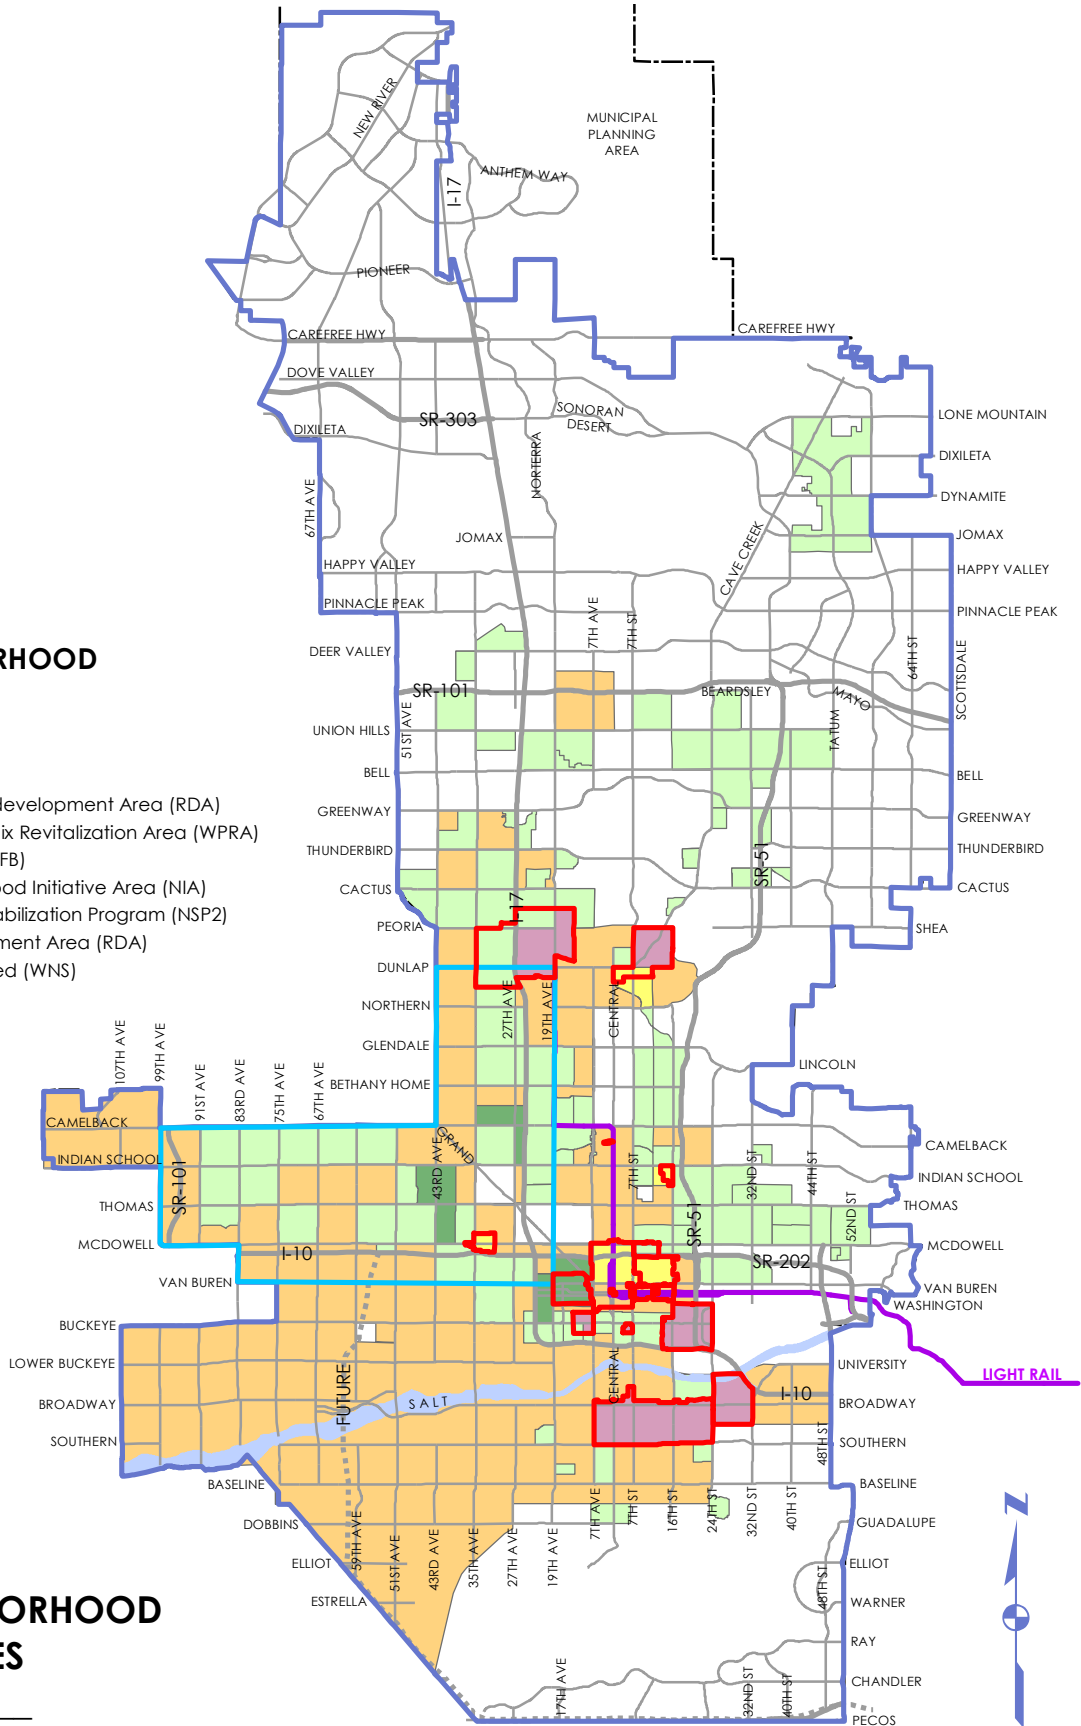

# NEIGHBORHOOD SERVICES TARGET AREAS

- ▭ Current Redevelopment Area (RDA)
- ▭ West Phoenix Revitalization Area (WPRA)
- ▭ Fight Back (FB)
- ▭ Neighborhood Initiative Area (NIA)
- ▭ National Stabilization Program (NSP2)
- ▭ Redevelopment Area (RDA)
- ▭ Weed n Seed (WNS)

NEIGHBORHOOD SERVICES FIGURE