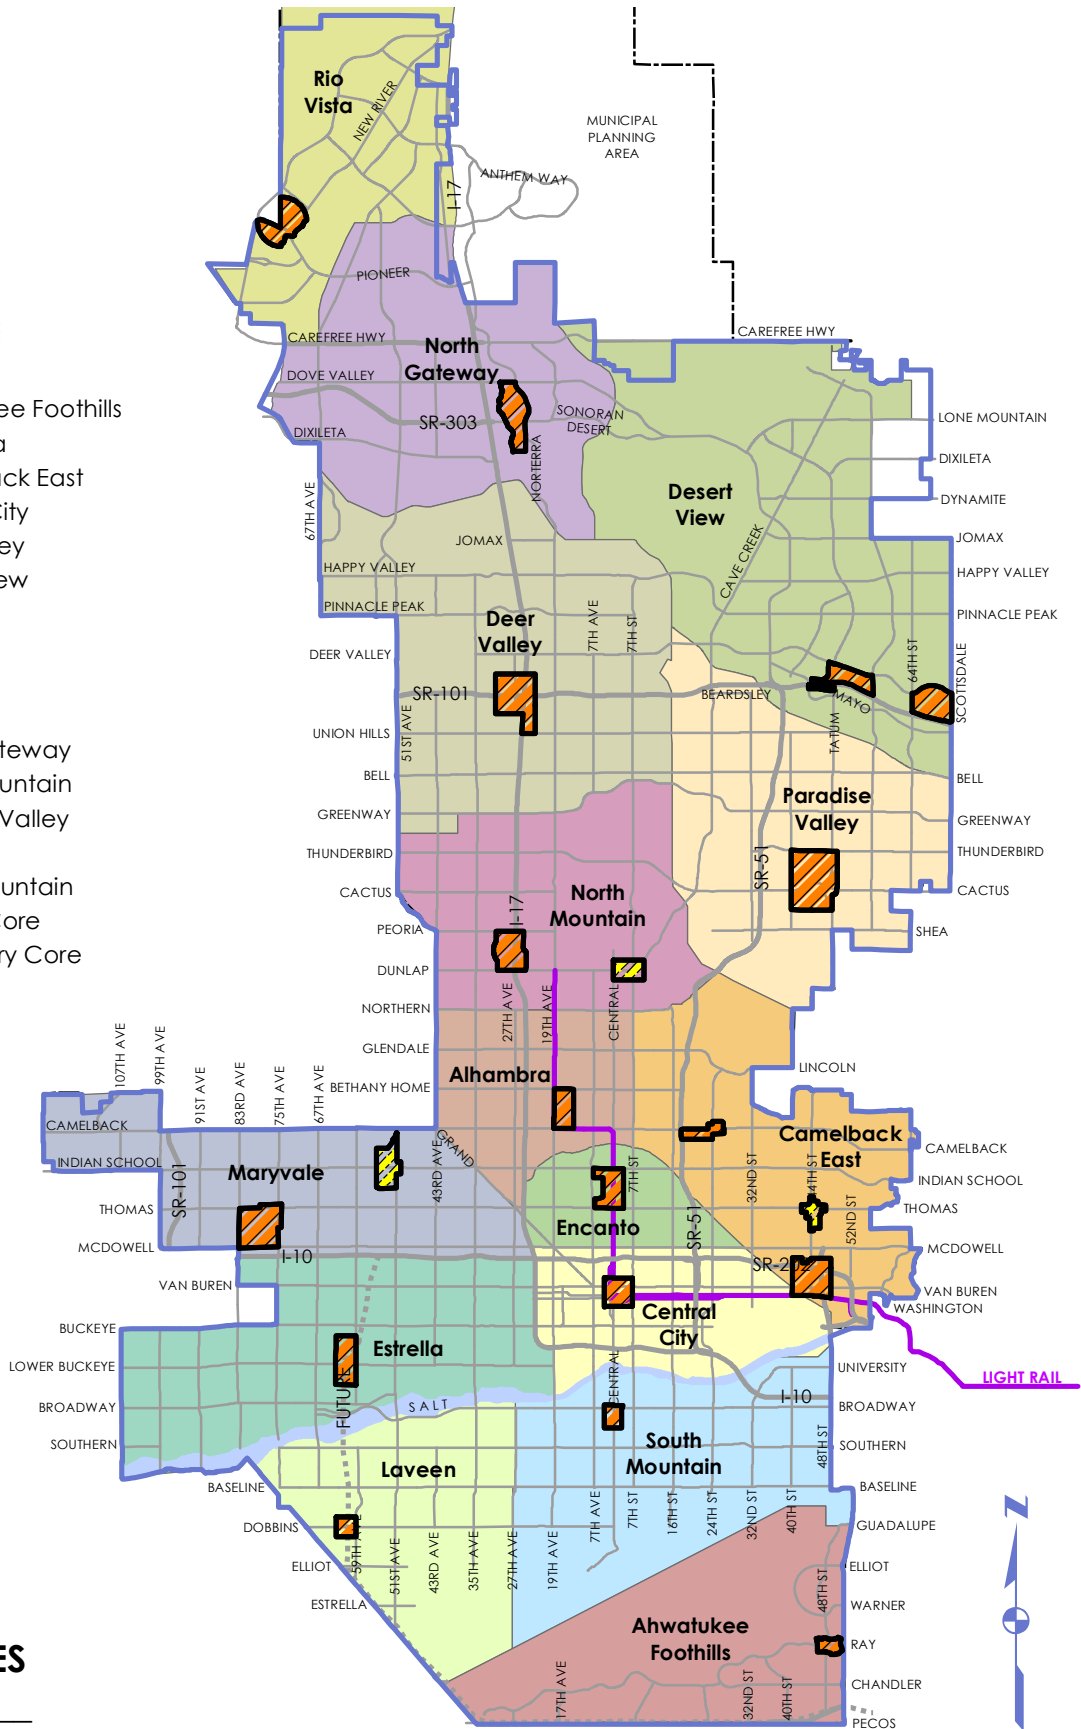

# URBAN VILLAGE & VILLAGE CORES

- Ahwatukee Foothills
- Alhambra
- Camelback East
- Central City
- Deer Valley
- Desert View
- Encanto
- Estrella
- Laveen
- Maryvale
- North Gateway
- North Mountain
- Paradise Valley
- Rio Vista
- South Mountain
- Primary Core
- Secondary Core

URBAN VILLAGES  
FIGURE