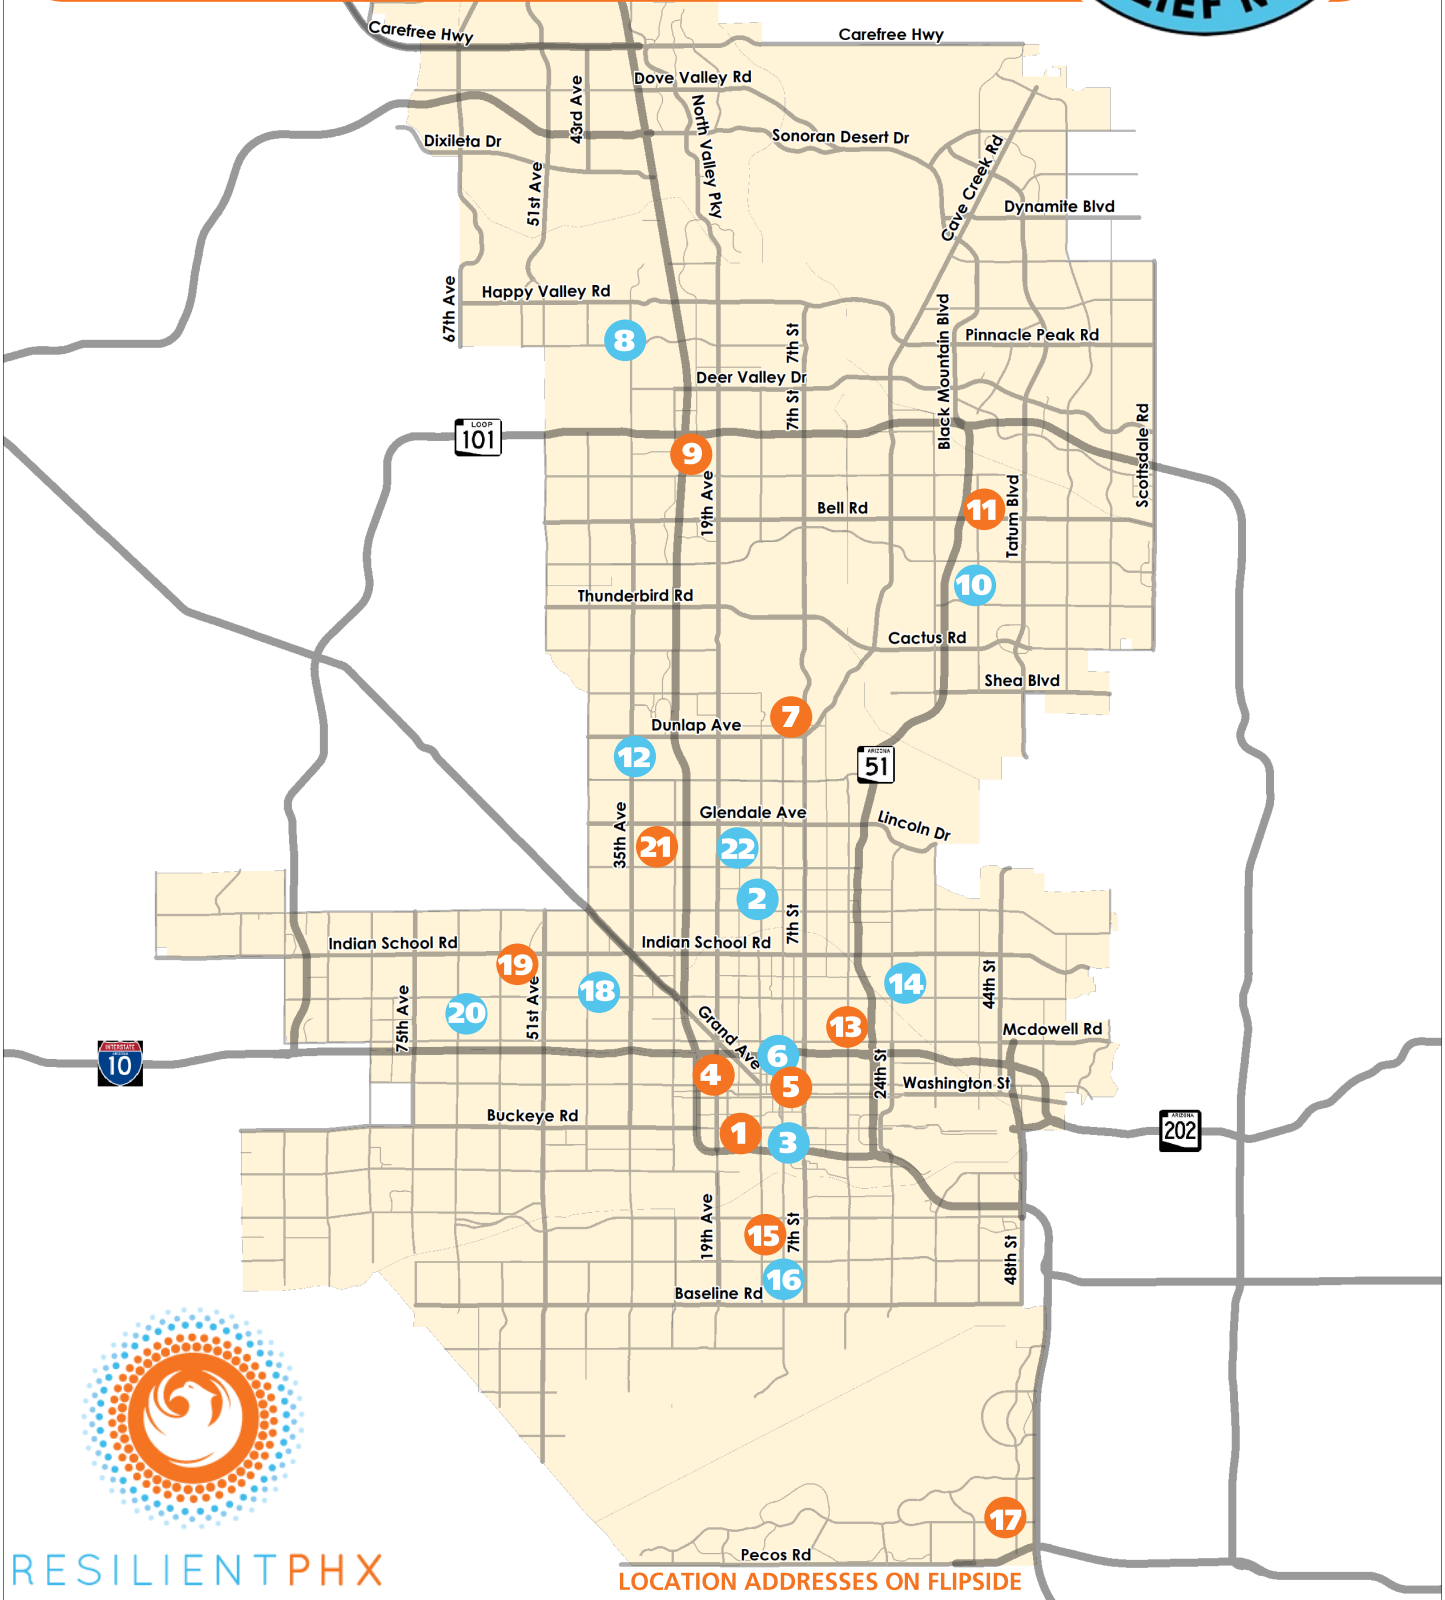

WEST PHOENIX

18. **City of Phoenix Adam Diaz Senior Center**
4115 W. Thomas Rd
602-262-1609 M-F: 8am-5pm
19. **City of Phoenix John F. Long Family Service Center**
3454 N. 51st Ave.
602-256-4359 M-F: 8am-5pm
20. **City of Phoenix Desert West Senior Center**
6501 W. Virginia Ave.
602-495-3711 M-F: 8am-5pm
21. **City of Phoenix Helen Drake Senior Center**
7600 N. 27th Ave.
602-262-4949 M-F: 8 am-5 pm
22. **Beatitudes Campus**
1616 W. Glendale Ave.
602-433-6191 M-F: 7am- 4:30pm

RESILIENTPHX

During the summer in Phoenix, staying hydrated and cool is vital!

The "We're Cool" campaign offers free bottles of water and indoor locations to cool off. All locations on this map are BOTH hydration stations and cooling refuge locations for anyone needing to get out of the heat.

For a list of all hydrations stations across the Valley visit phoenix.gov/heat.

RESILIENT PHX

LOCATION ADDRESSES ON FLIPSIDE