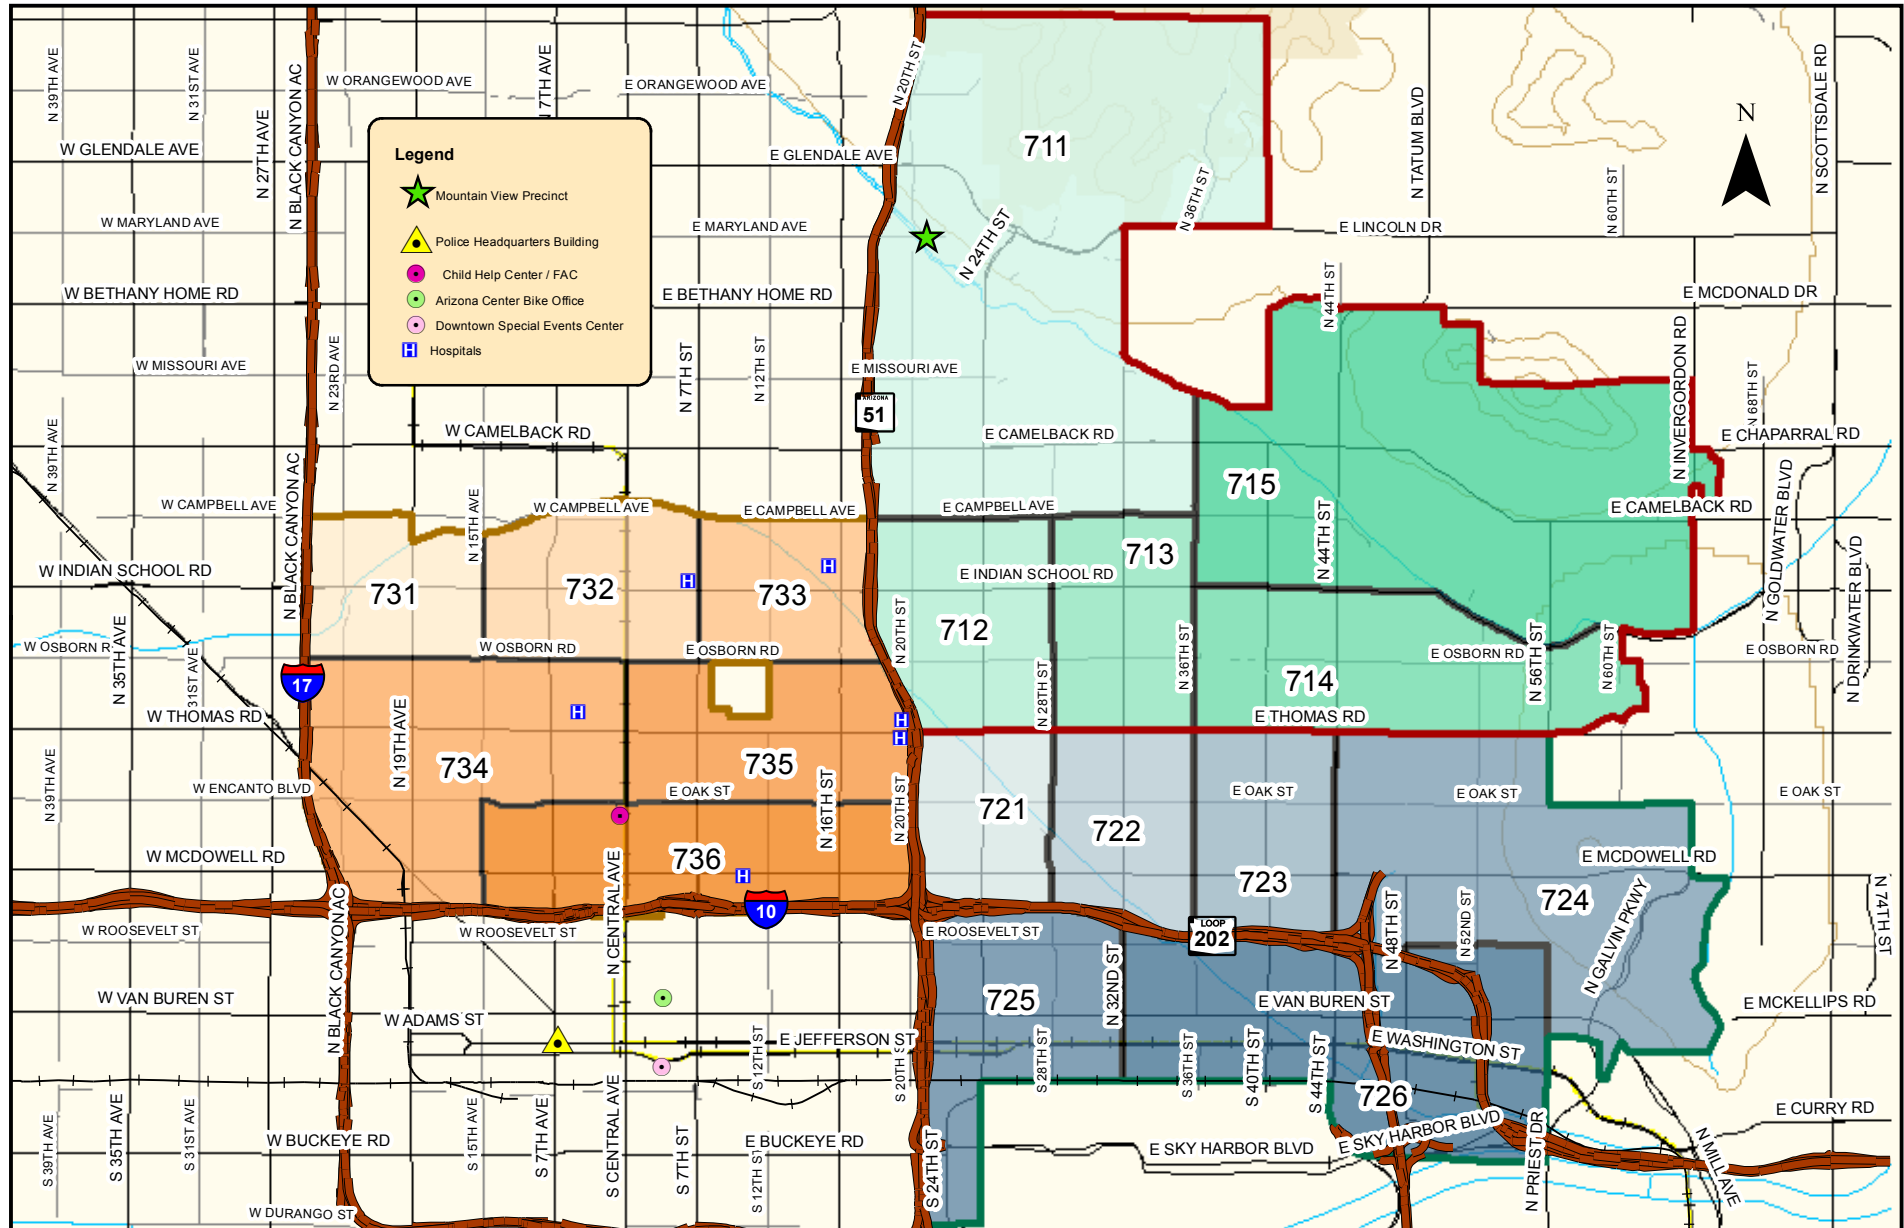

# City of Phoenix Police Department Mountain View Precinct (700) Squad and Beat Boundaries

# City of Phoenix Police Department Mountain View Precinct (700) 71 Squad Area and Beat Boundaries

# City of Phoenix Police Department Mountain View Precinct (700) 72 Squad Area and Beat Boundaries

# City of Phoenix Police Department Mountain View Precinct (700) 73 Squad Area and Beat Boundaries