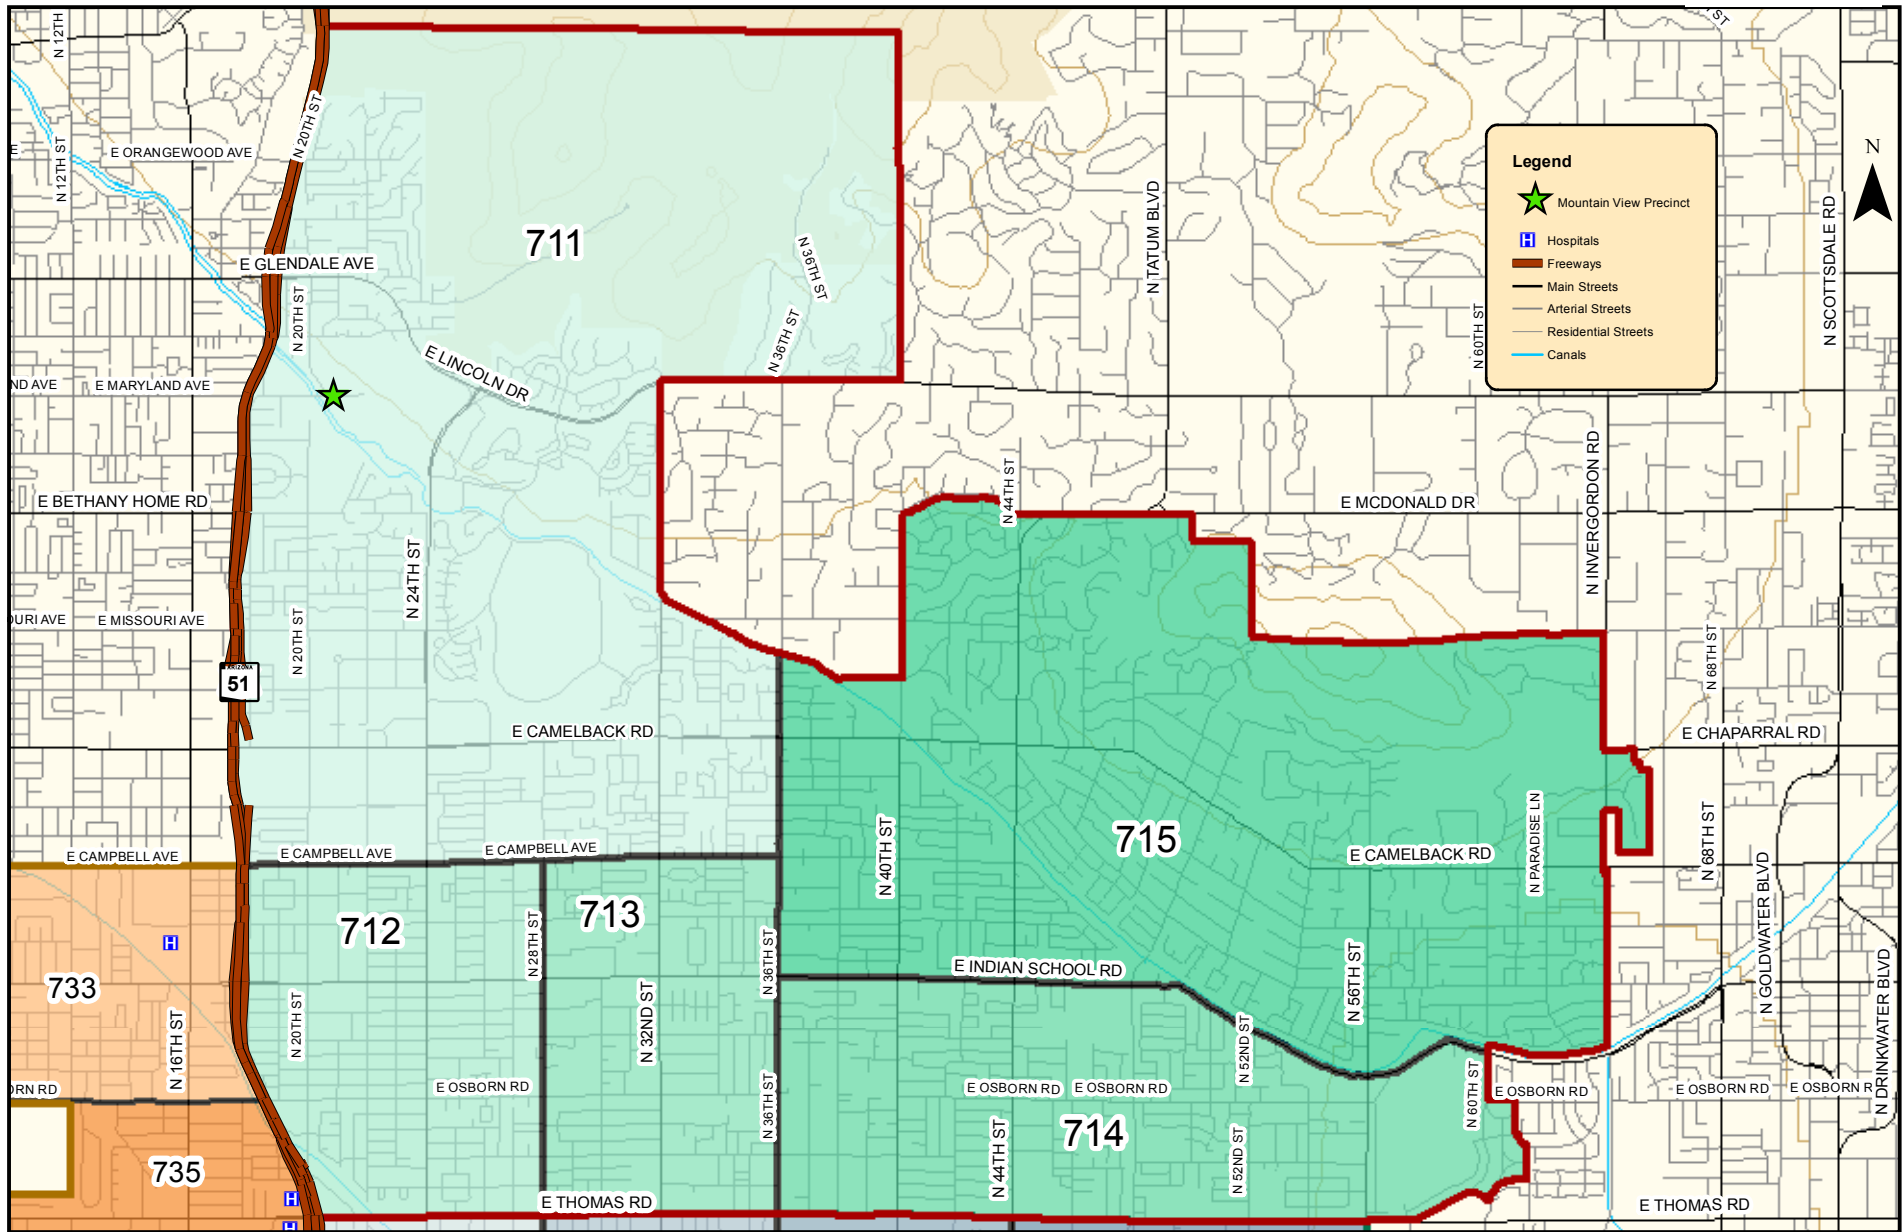

# City of Phoenix Police Department Mountain View Precinct (700) Squad and Beat Boundaries

# City of Phoenix Police Department Mountain View Precinct (700) 71 Squad Area and Beat Boundaries

# City of Phoenix Police Department Mountain View Precinct (700) 72 Squad Area and Beat Boundaries

# City of Phoenix Police Department Mountain View Precinct (700) 73 Squad Area and Beat Boundaries