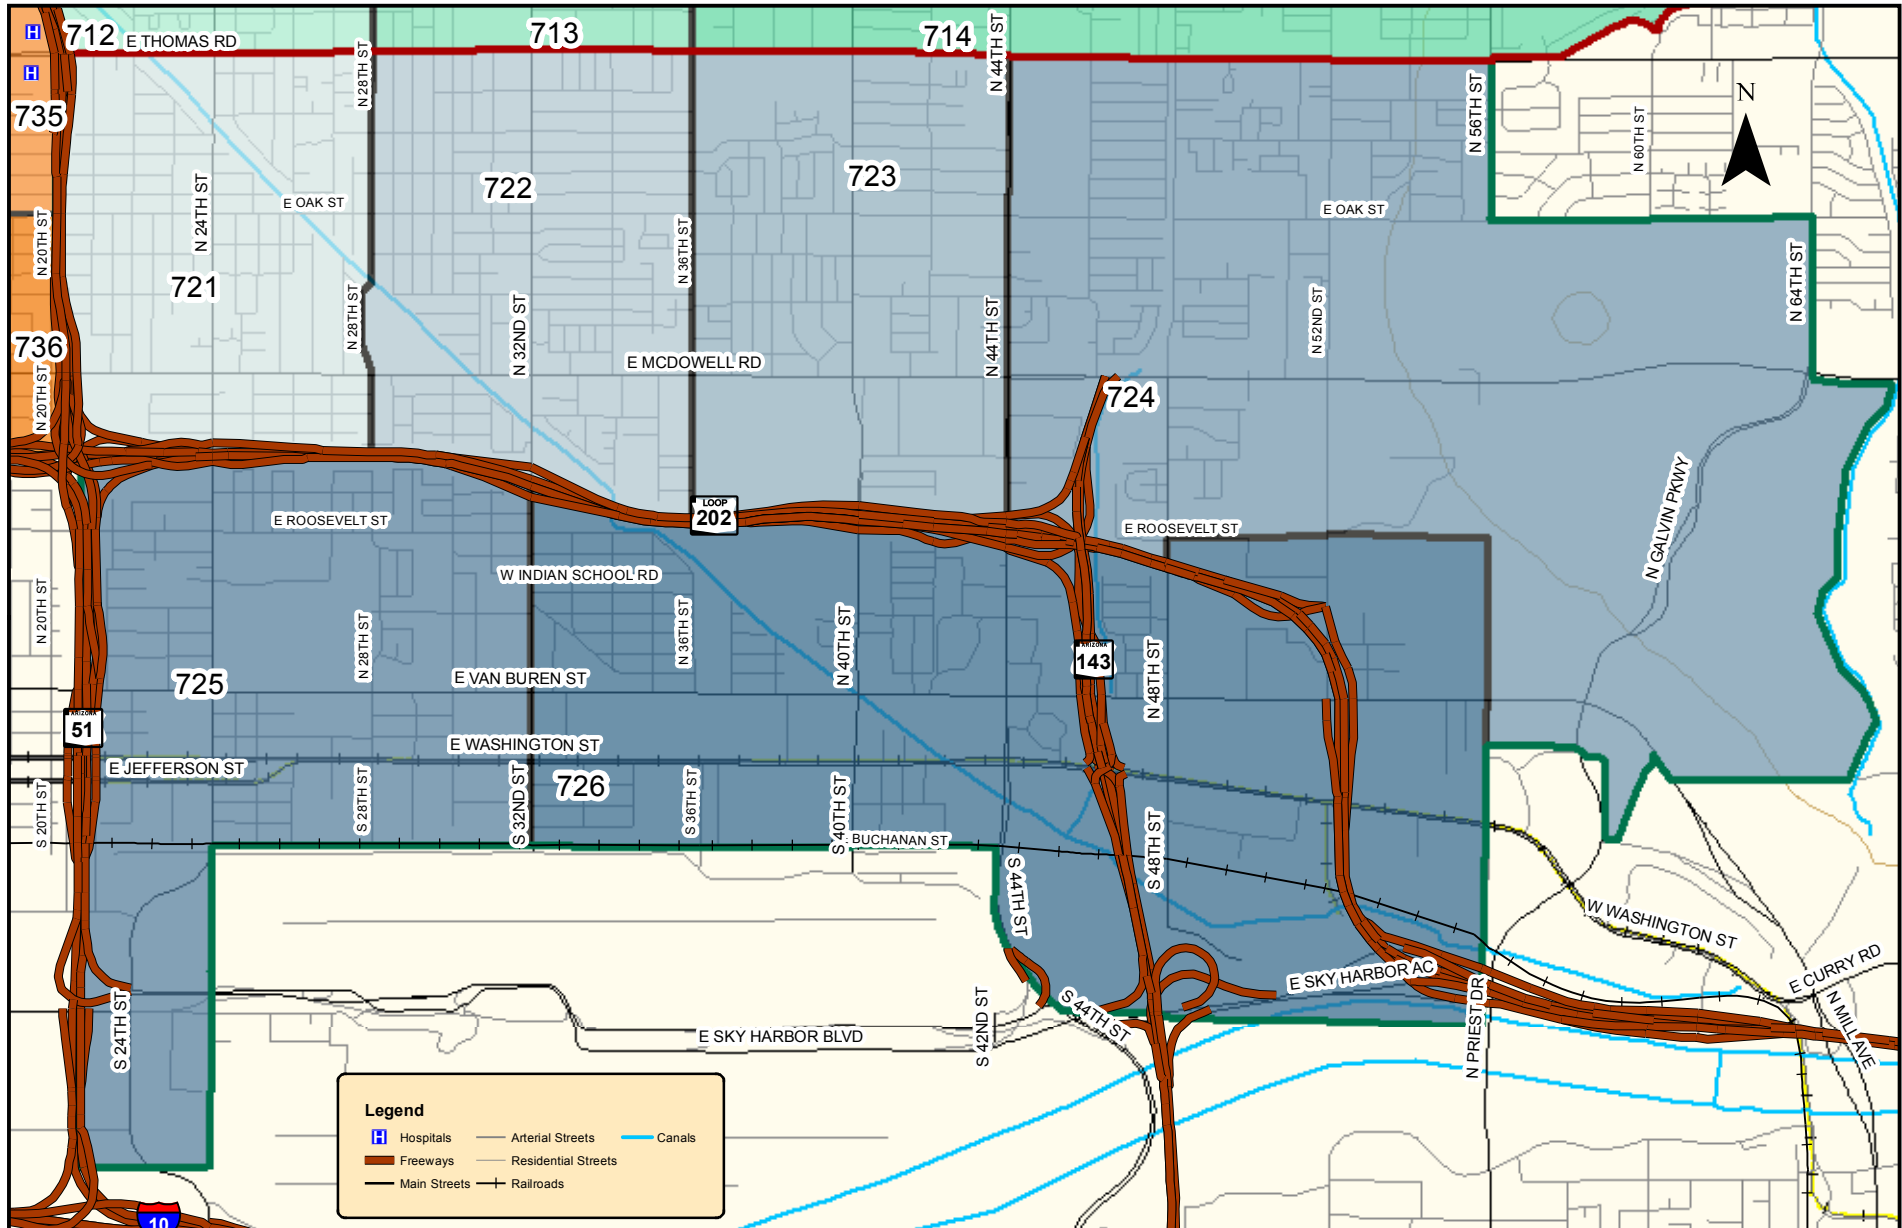

# City of Phoenix Police Department Mountain View Precinct (700) Squad and Beat Boundaries

# City of Phoenix Police Department Mountain View Precinct (700) 71 Squad Area and Beat Boundaries

# City of Phoenix Police Department Mountain View Precinct (700) 72 Squad Area and Beat Boundaries