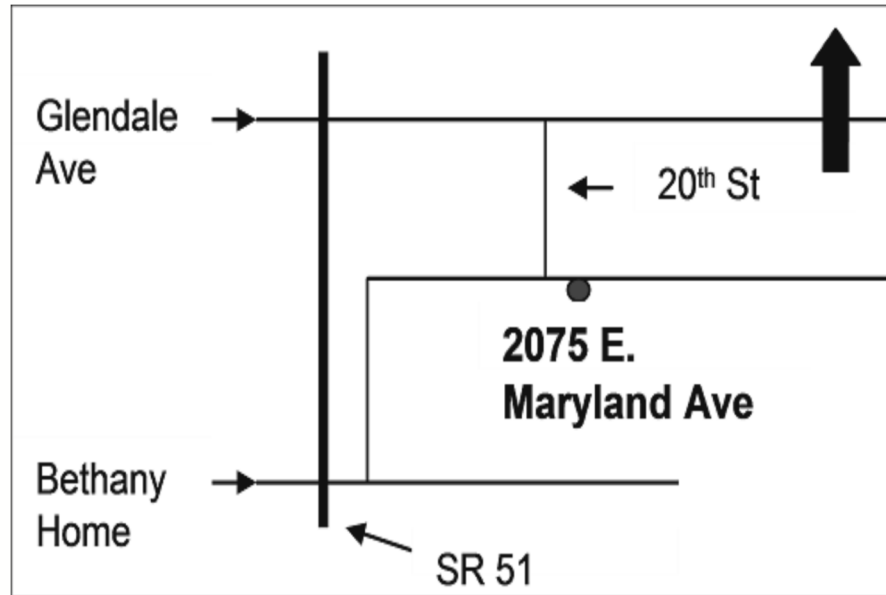

2020 TRAINING CALENDAR

PHOENIX NEIGHBORHOOD PATROL CLASSES

The citywide classes are held on Saturday mornings in the

Mountain View Precinct's

Community Room

2075 E. Maryland Ave

The class is from

8:00 a.m. until Noon

Registration begins at 7:30 a.m.

Seating is limited to 45 people

Class Dates :

- January 25, 2020
- March 14, 2020
- May 16, 2020
- July 18, 2020
- September 12, 2020
- November 14, 2020

Classes are added throughout the year, for the most current list please visit the Block Watch or Phoenix Neighborhood Patrol Pages on :

Phoenix.gov/police
or
PNPMembers.com

Mountain View Precinct, 2075 E. Maryland Ave.

Between Glendale Ave & Bethany Home Rd.

To sign up for the class please contact:
pnp.coordinator@phoenix.gov or call 602-256-4303