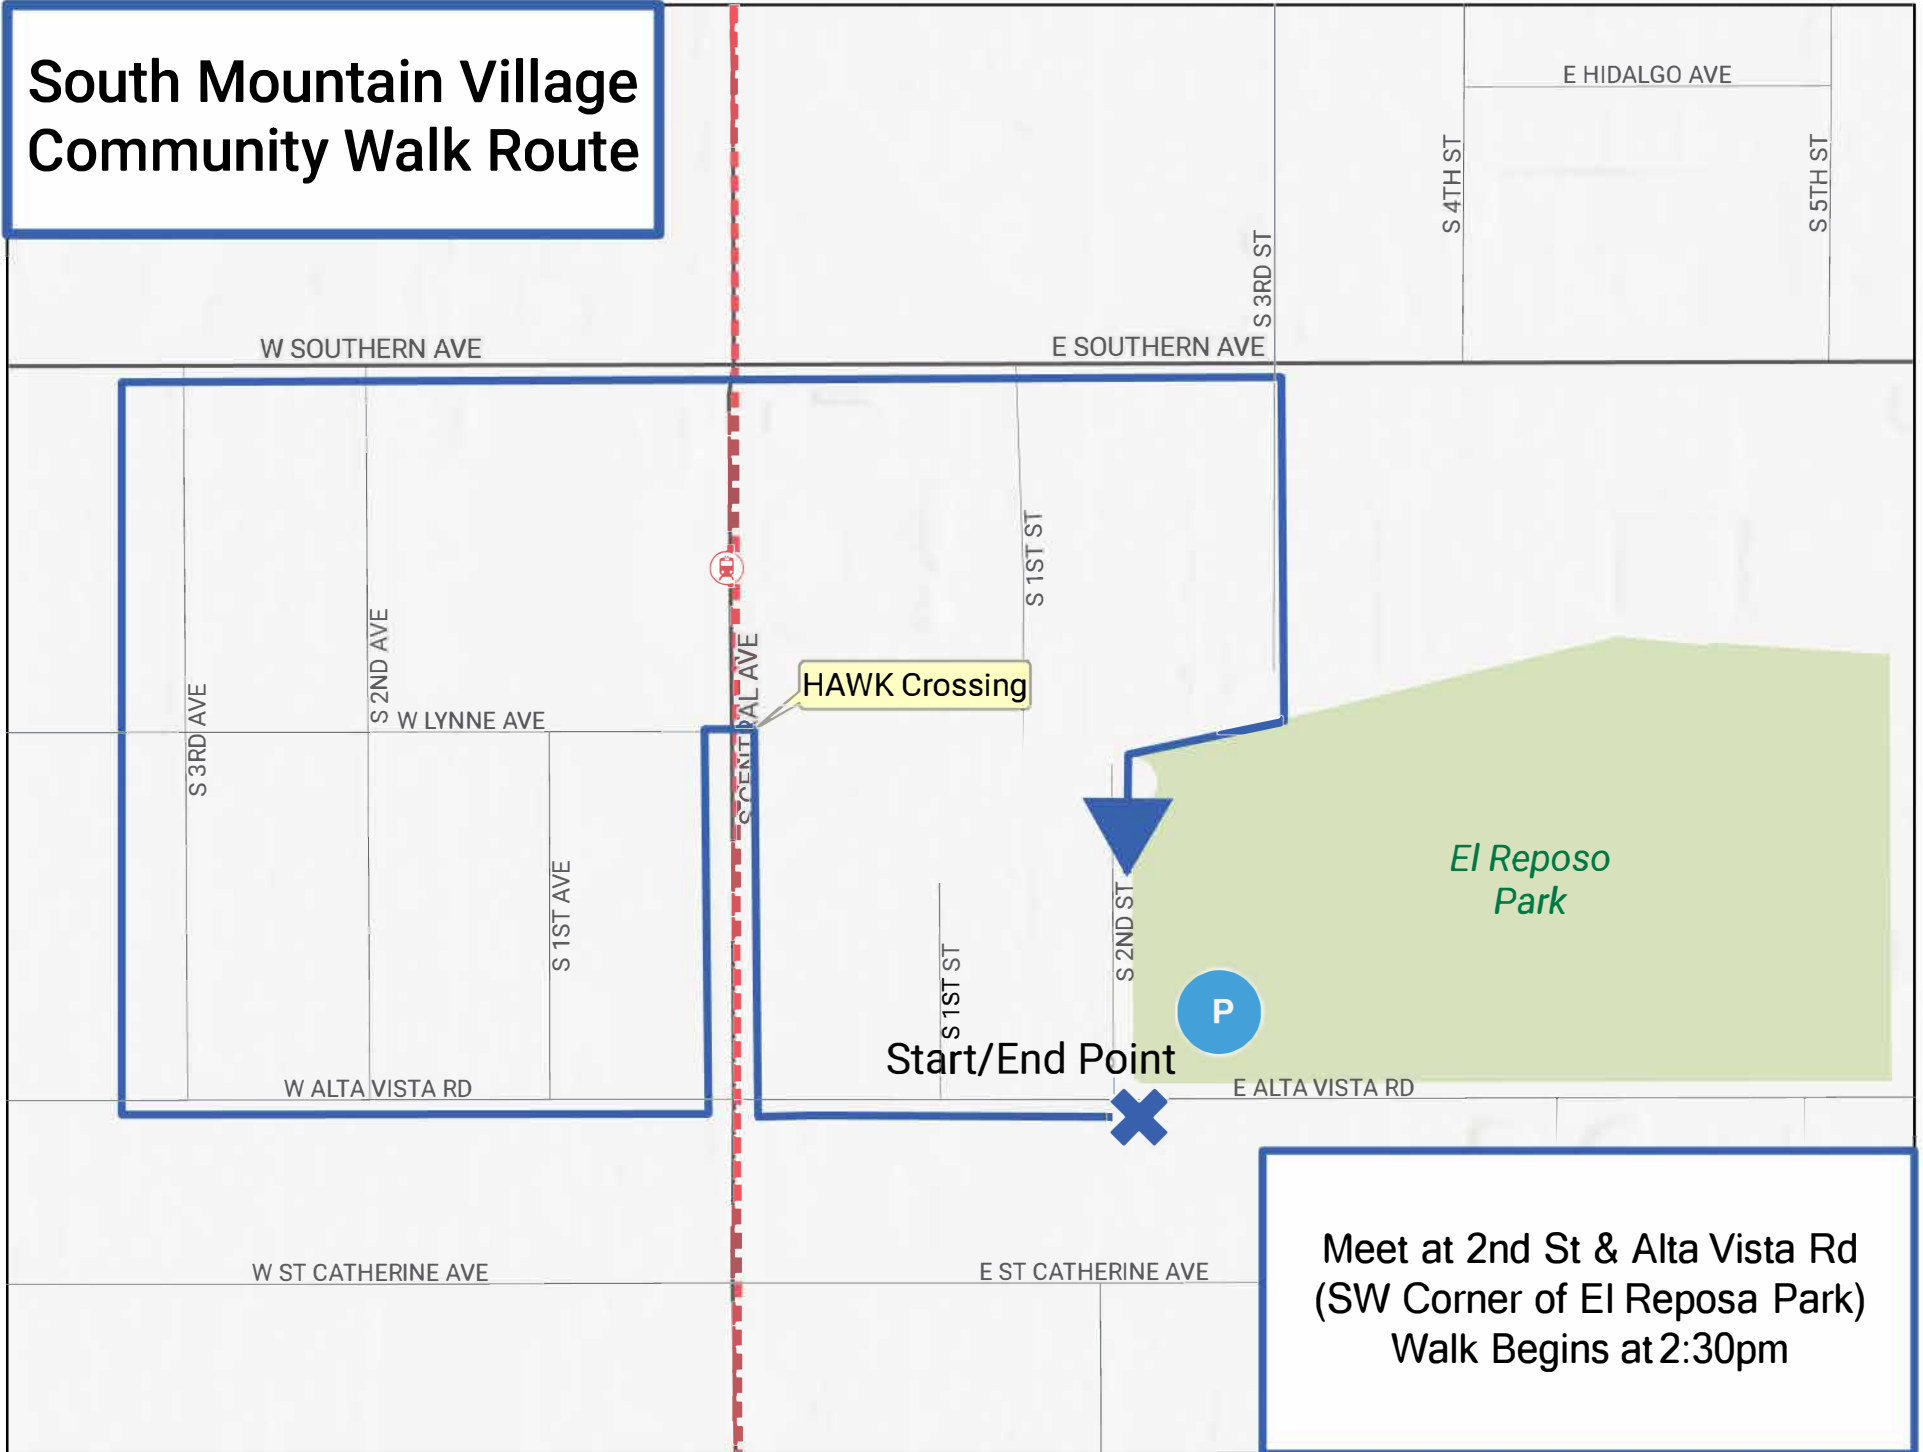

# South Mountain Village Community Walk Route

Meet at 2nd St & Alta Vista Rd  
(SW Corner of El Reposo Park)  
Walk Begins at 2:30pm