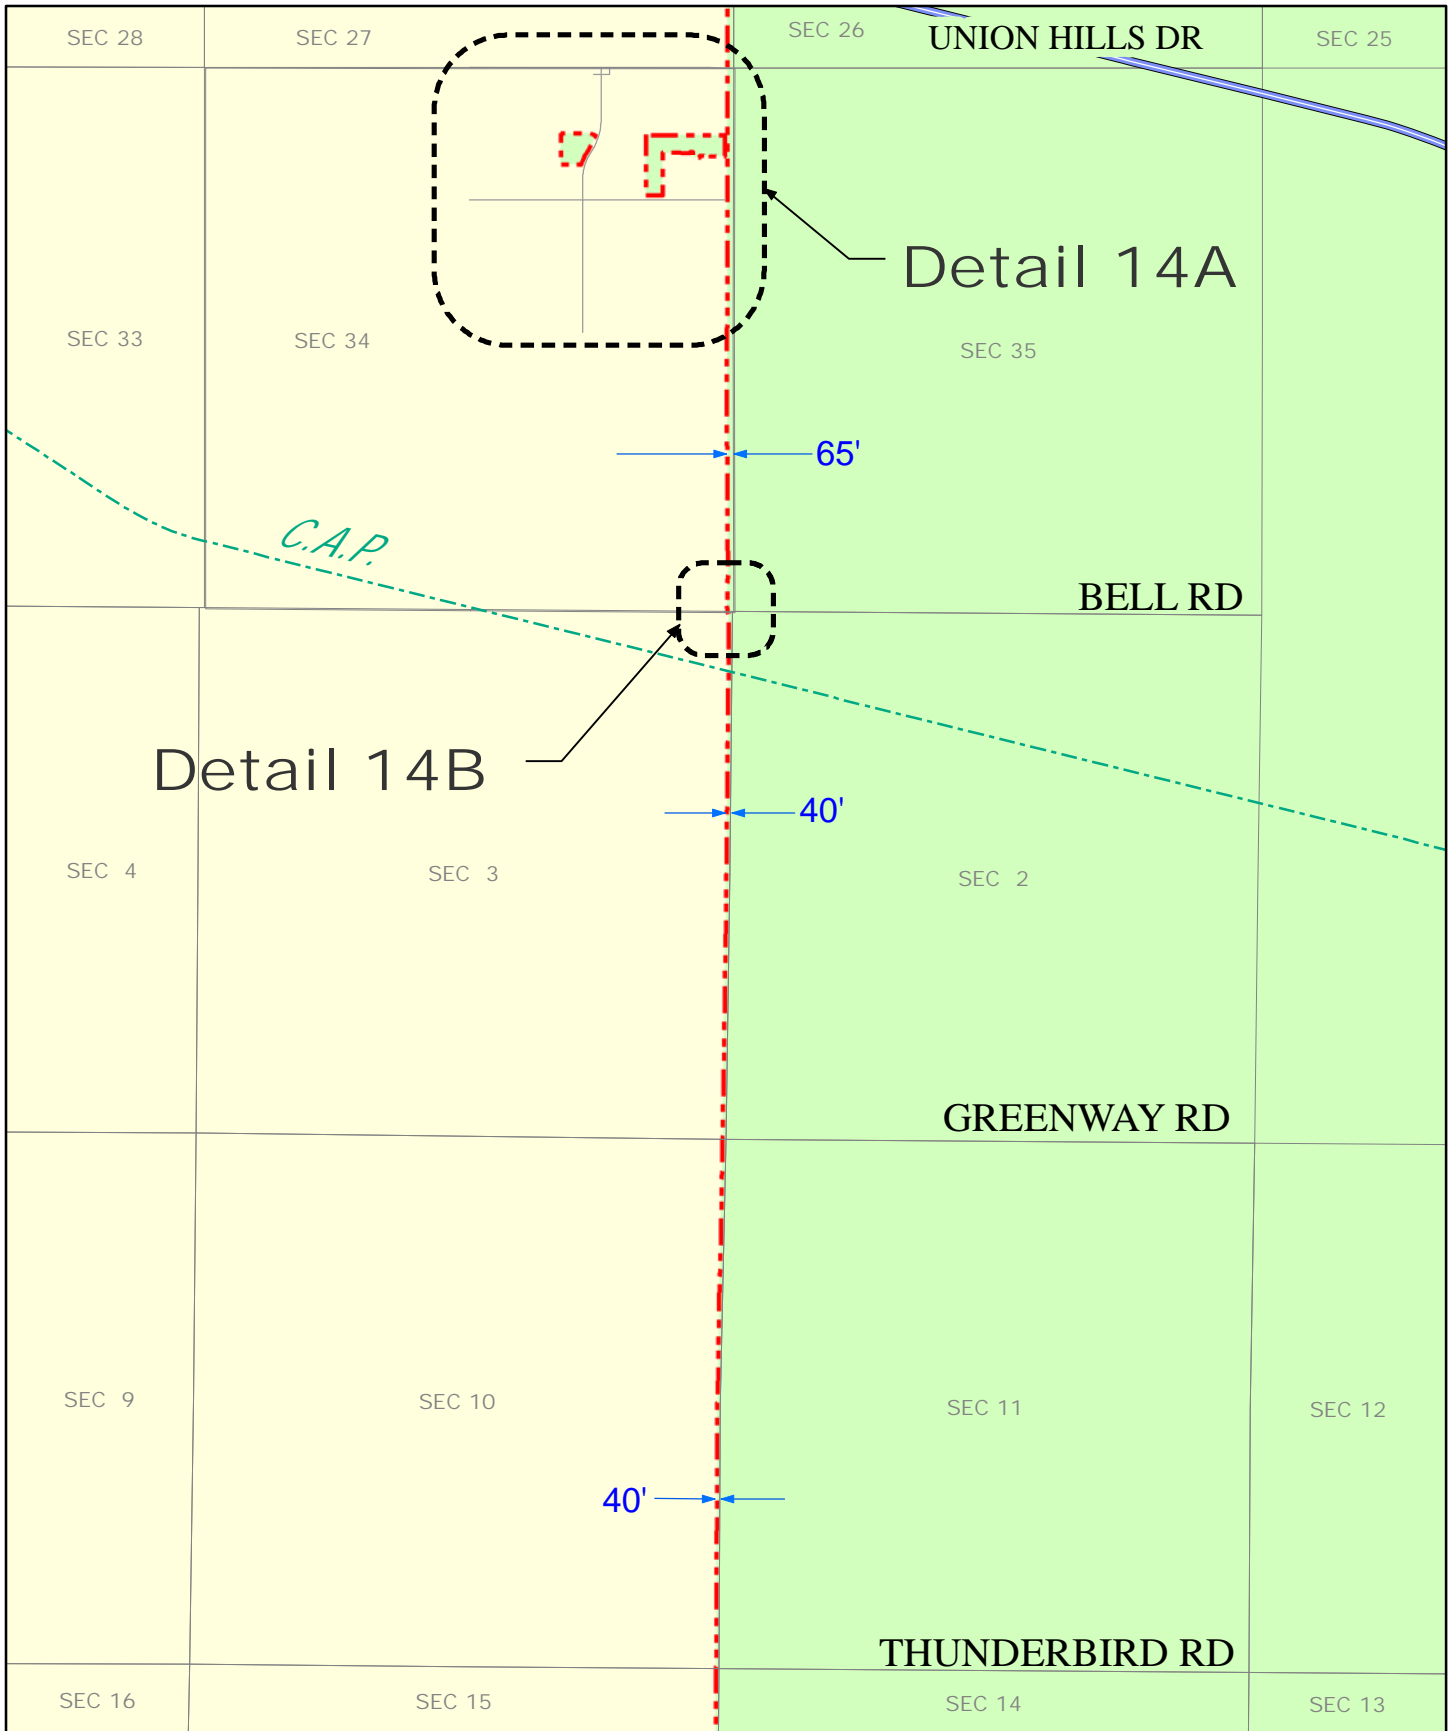

**City of Phoenix
City Limits**

- Not in Phoenix
- In Phoenix
- City Limits Line