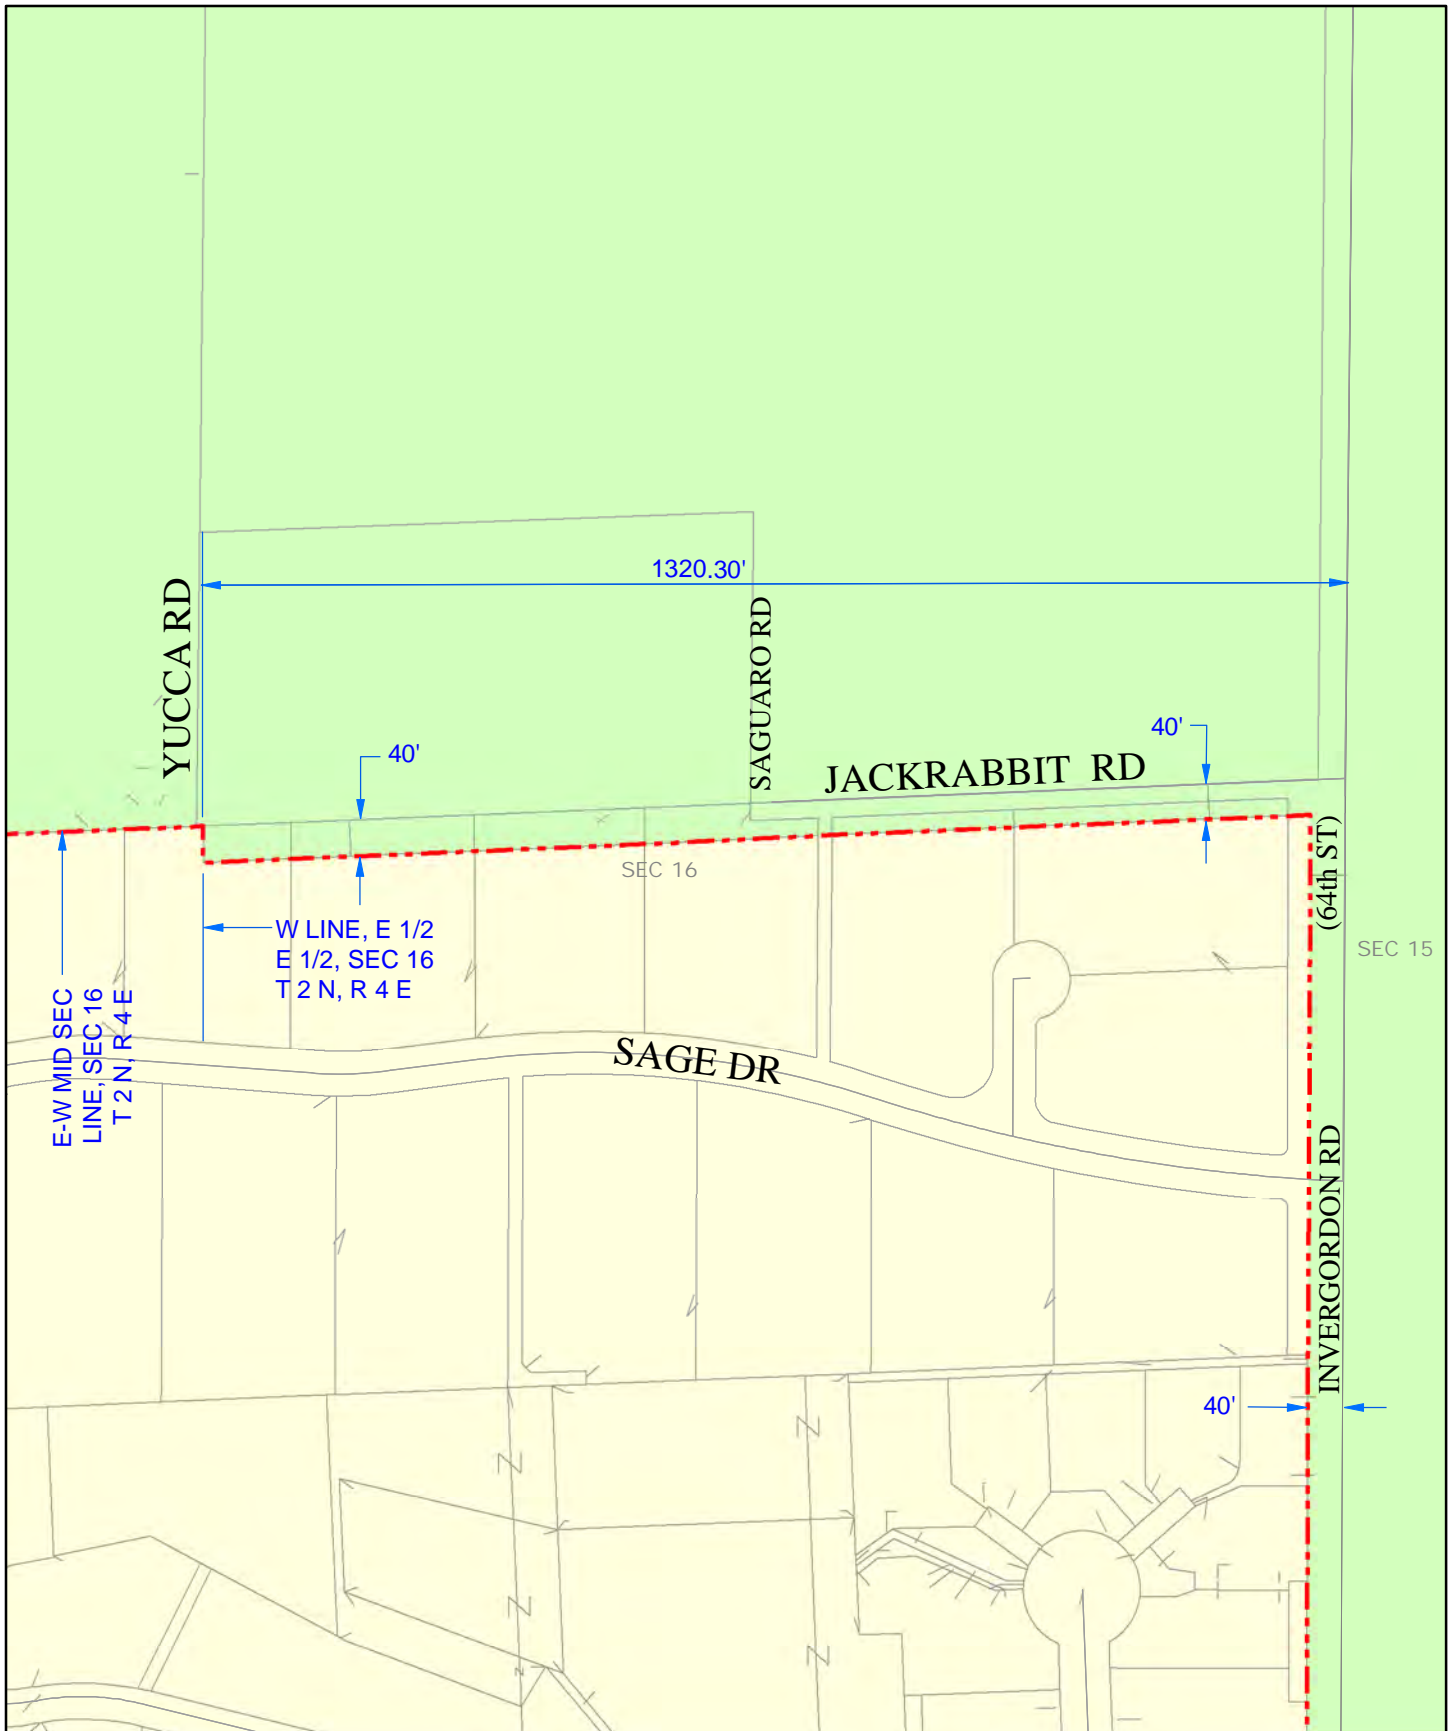

**City of Phoenix
City Limits**

- Not in Phoenix
- In Phoenix
- City Limits Line