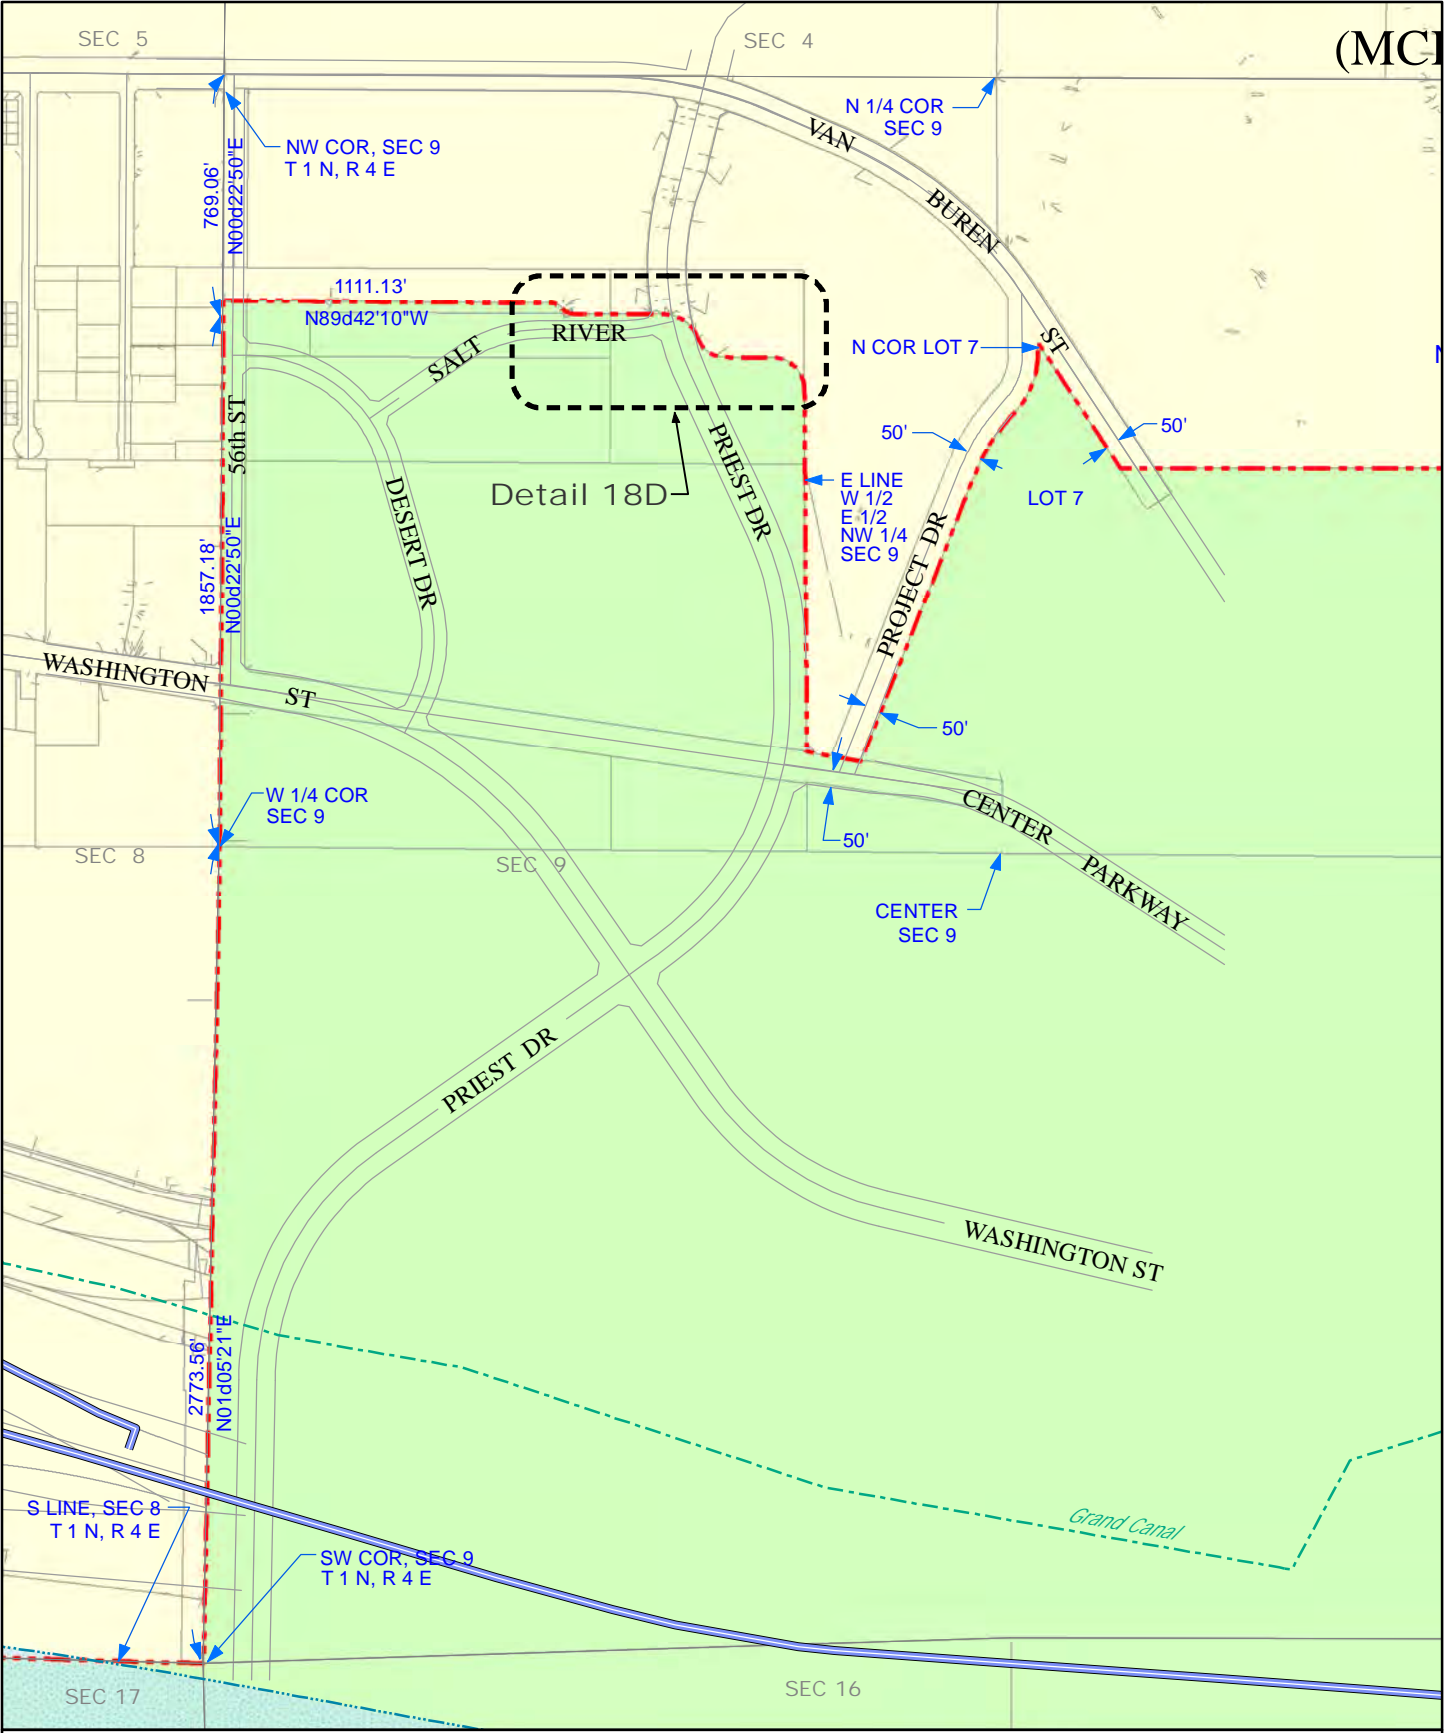

Page  
Number

**18B**

**City of Phoenix  
City Limits**

- Not in Phoenix
- In Phoenix
- City Limits Line

CURVE	RADIUS	DELTA	LENGTH
C1	109.10	89d25'	170.26
C2	100.00	66d00'	115.19
C3	120.00	66d00'	138.23
C4	50.00	45d00'	39.27
C5	50.00	45d00'	39.27