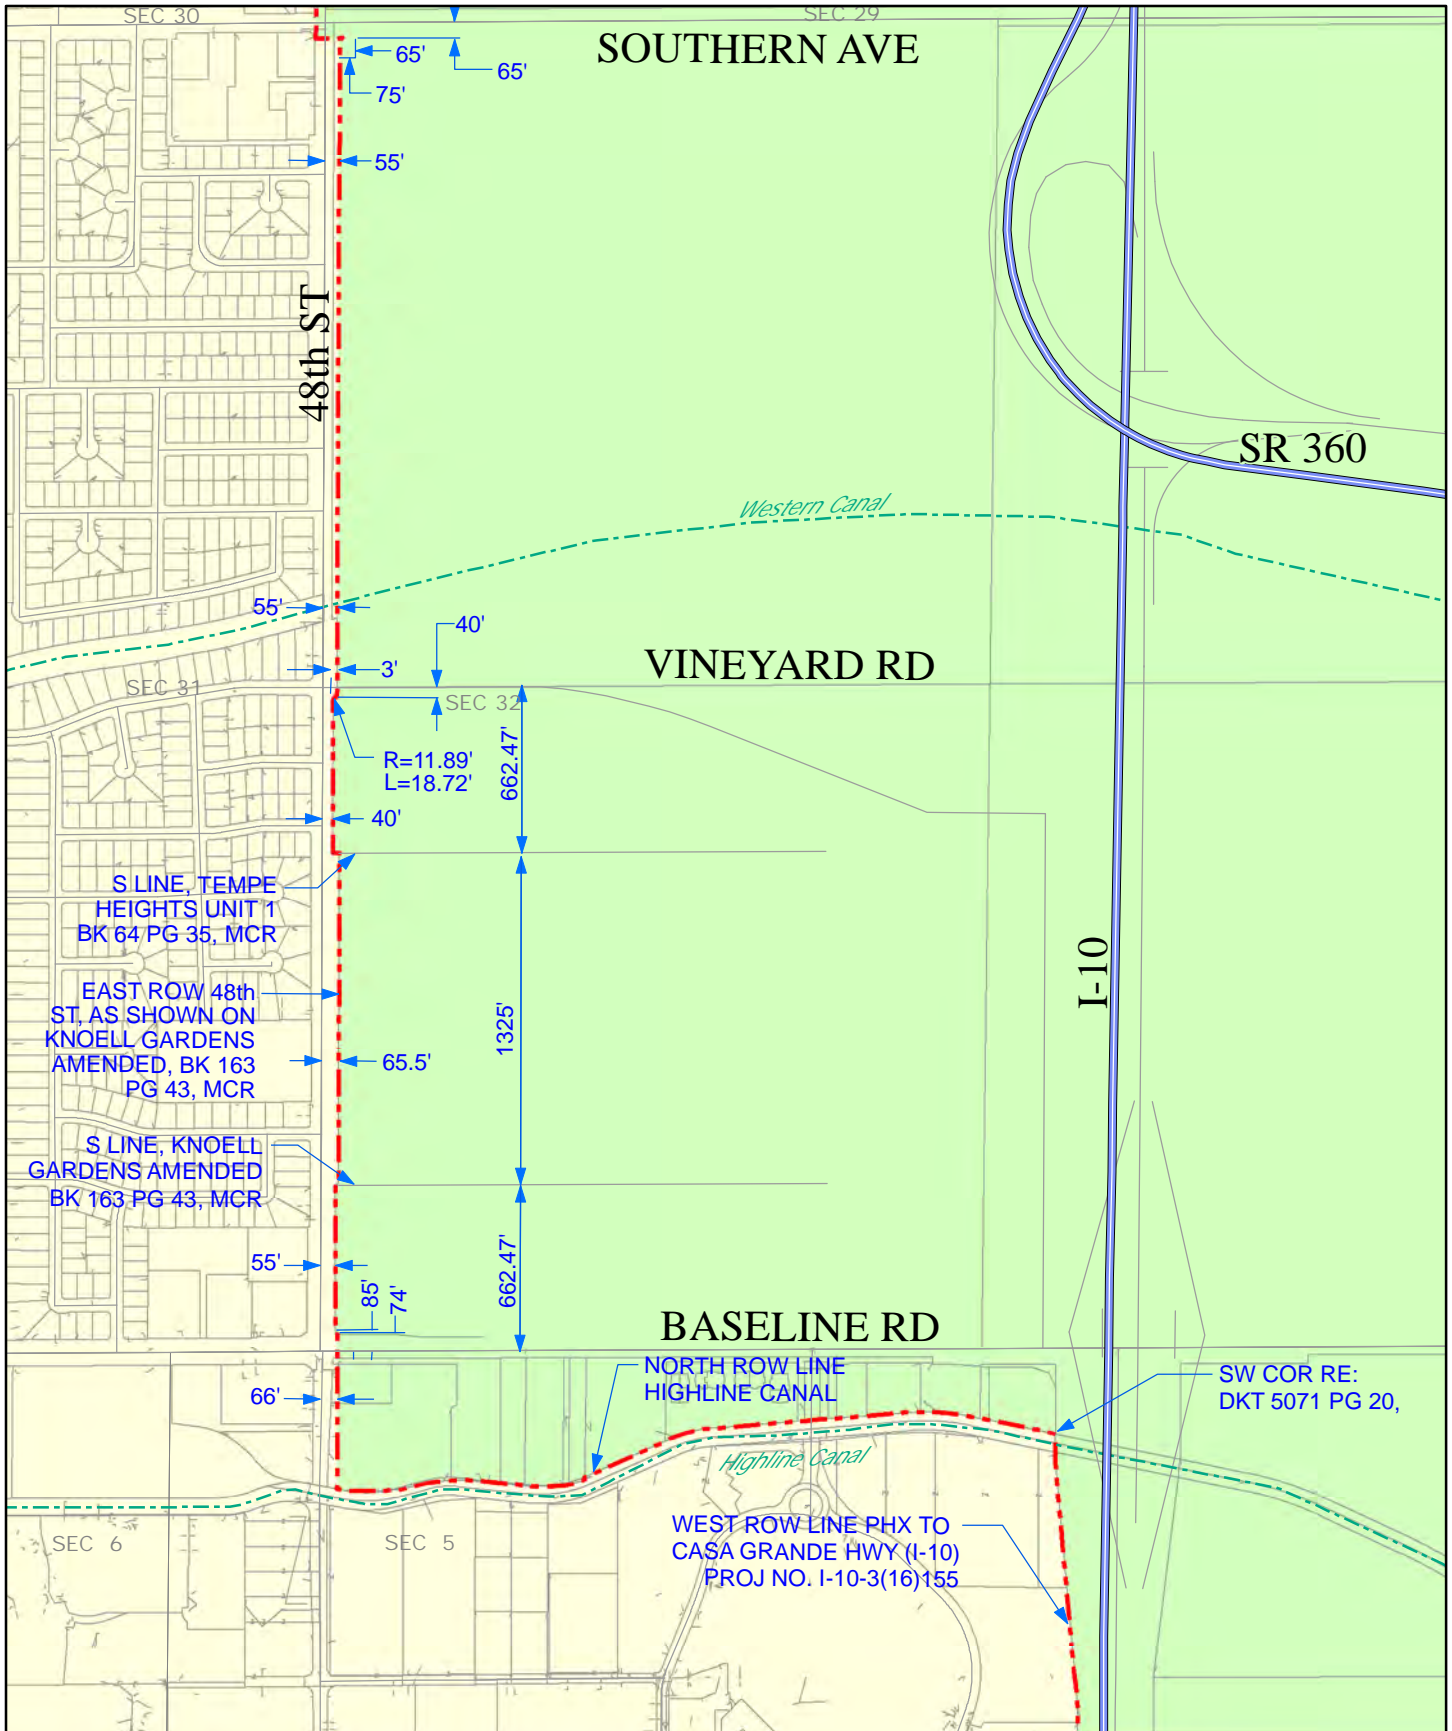

**City of Phoenix
City Limits**

- Not in Phoenix
- In Phoenix
- City Limits Line

Page
Number

20A