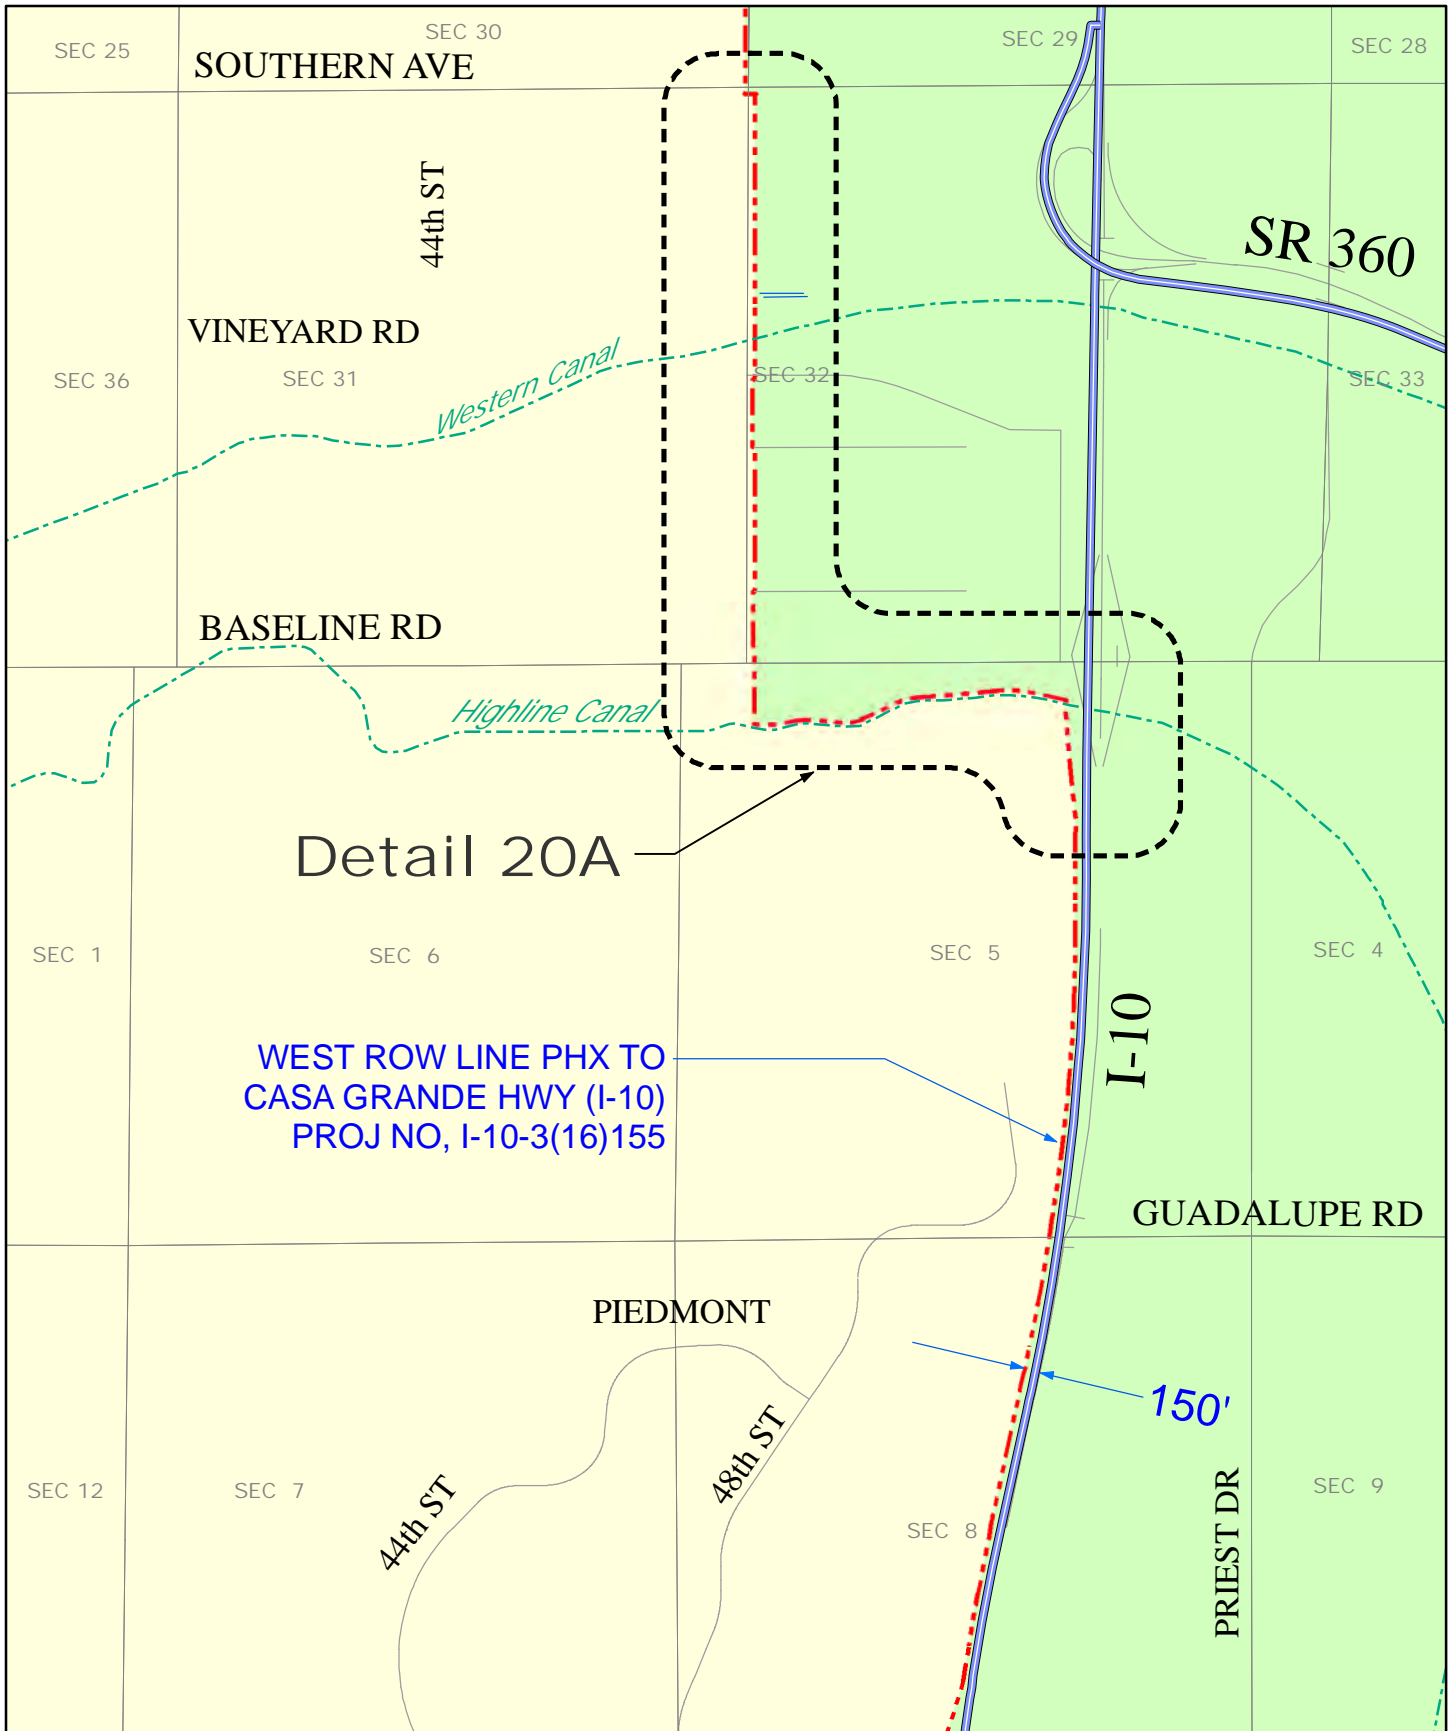

**City of Phoenix
City Limits**

- Not in Phoenix
- In Phoenix
- City Limits Line