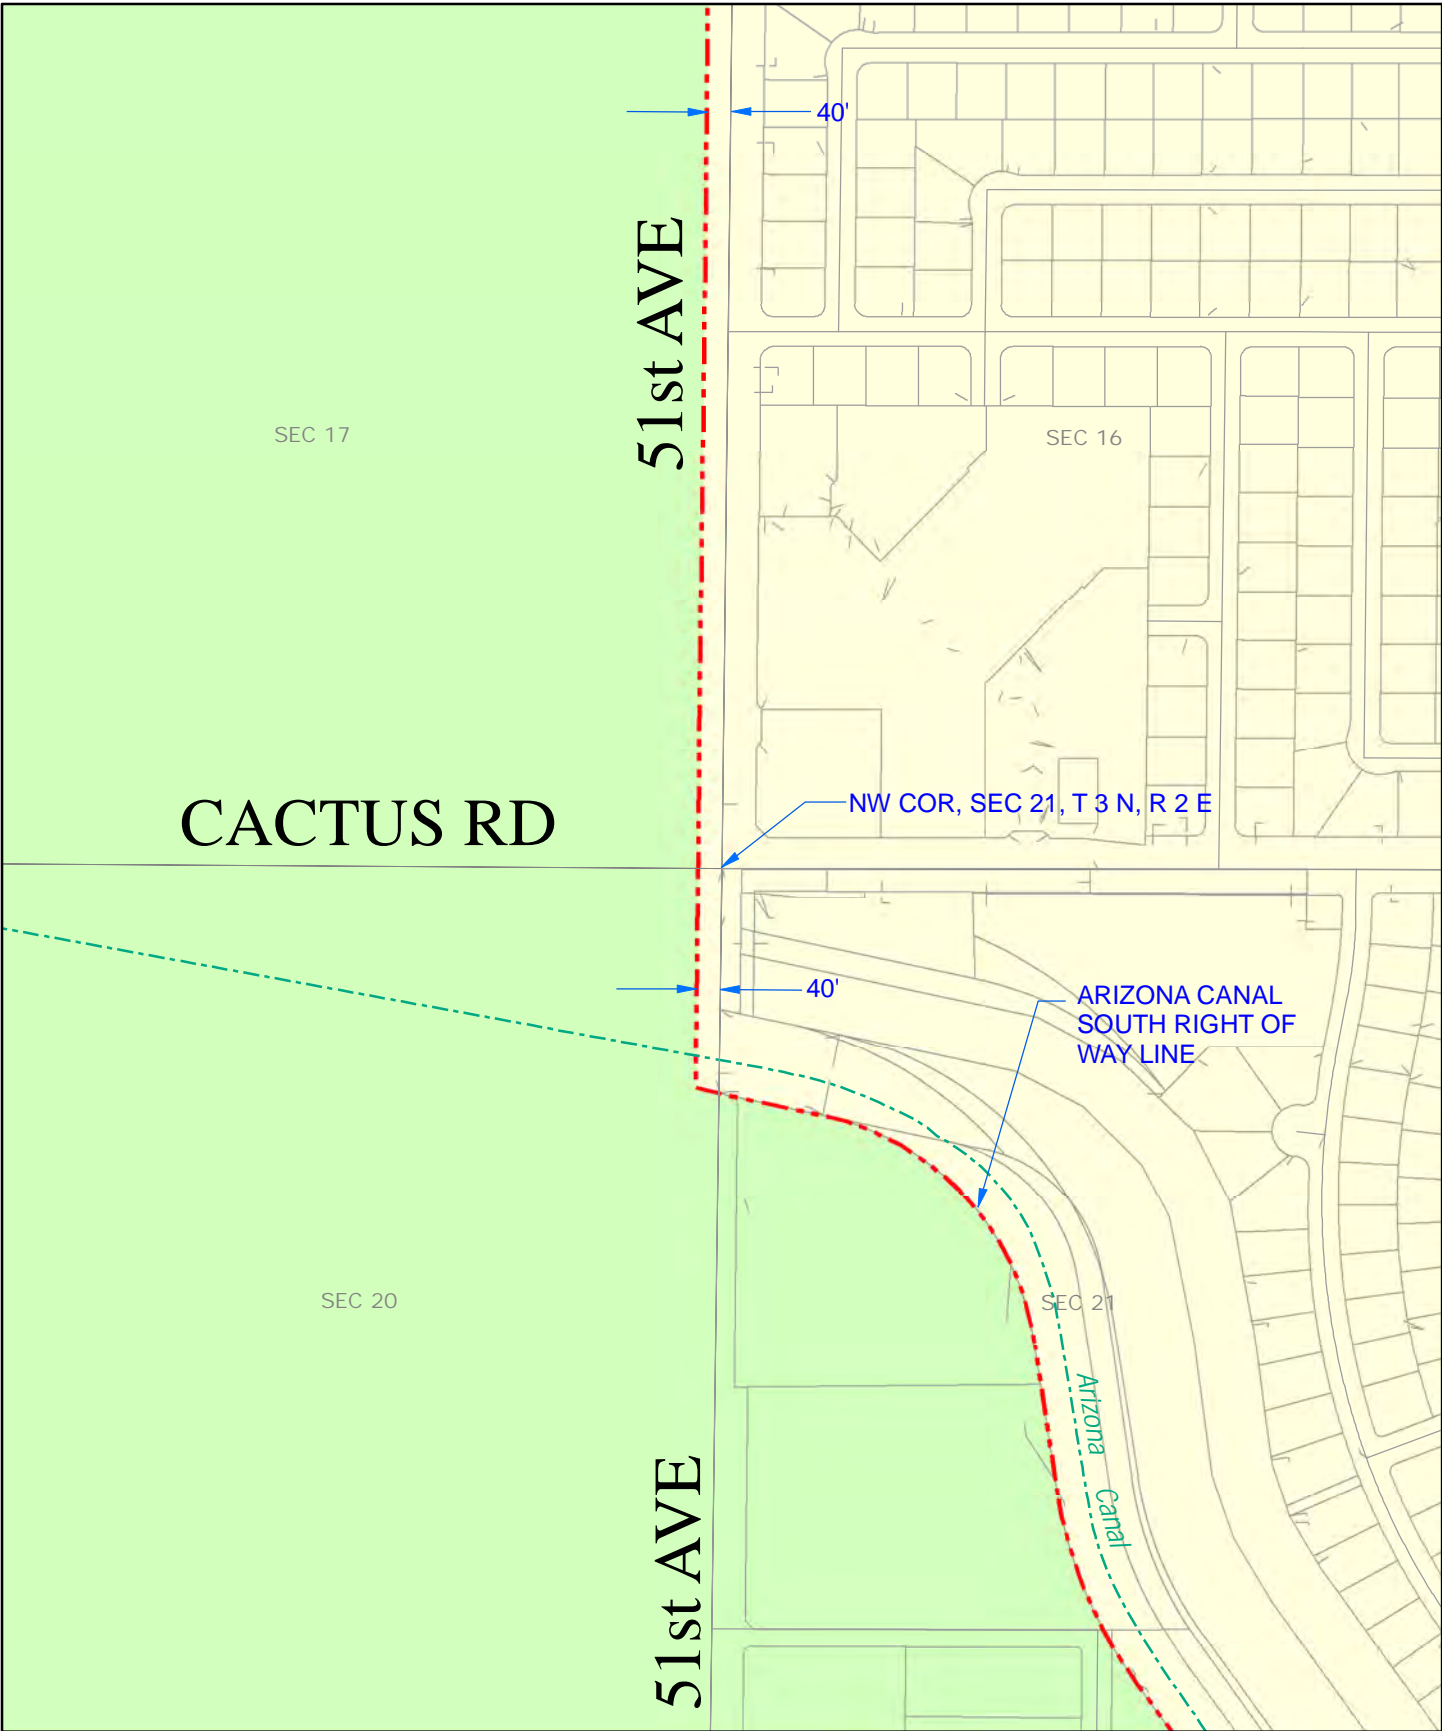

**City of Phoenix
City Limits**

- Not in Phoenix
- In Phoenix
- City Limits Line

Page
Number

1B