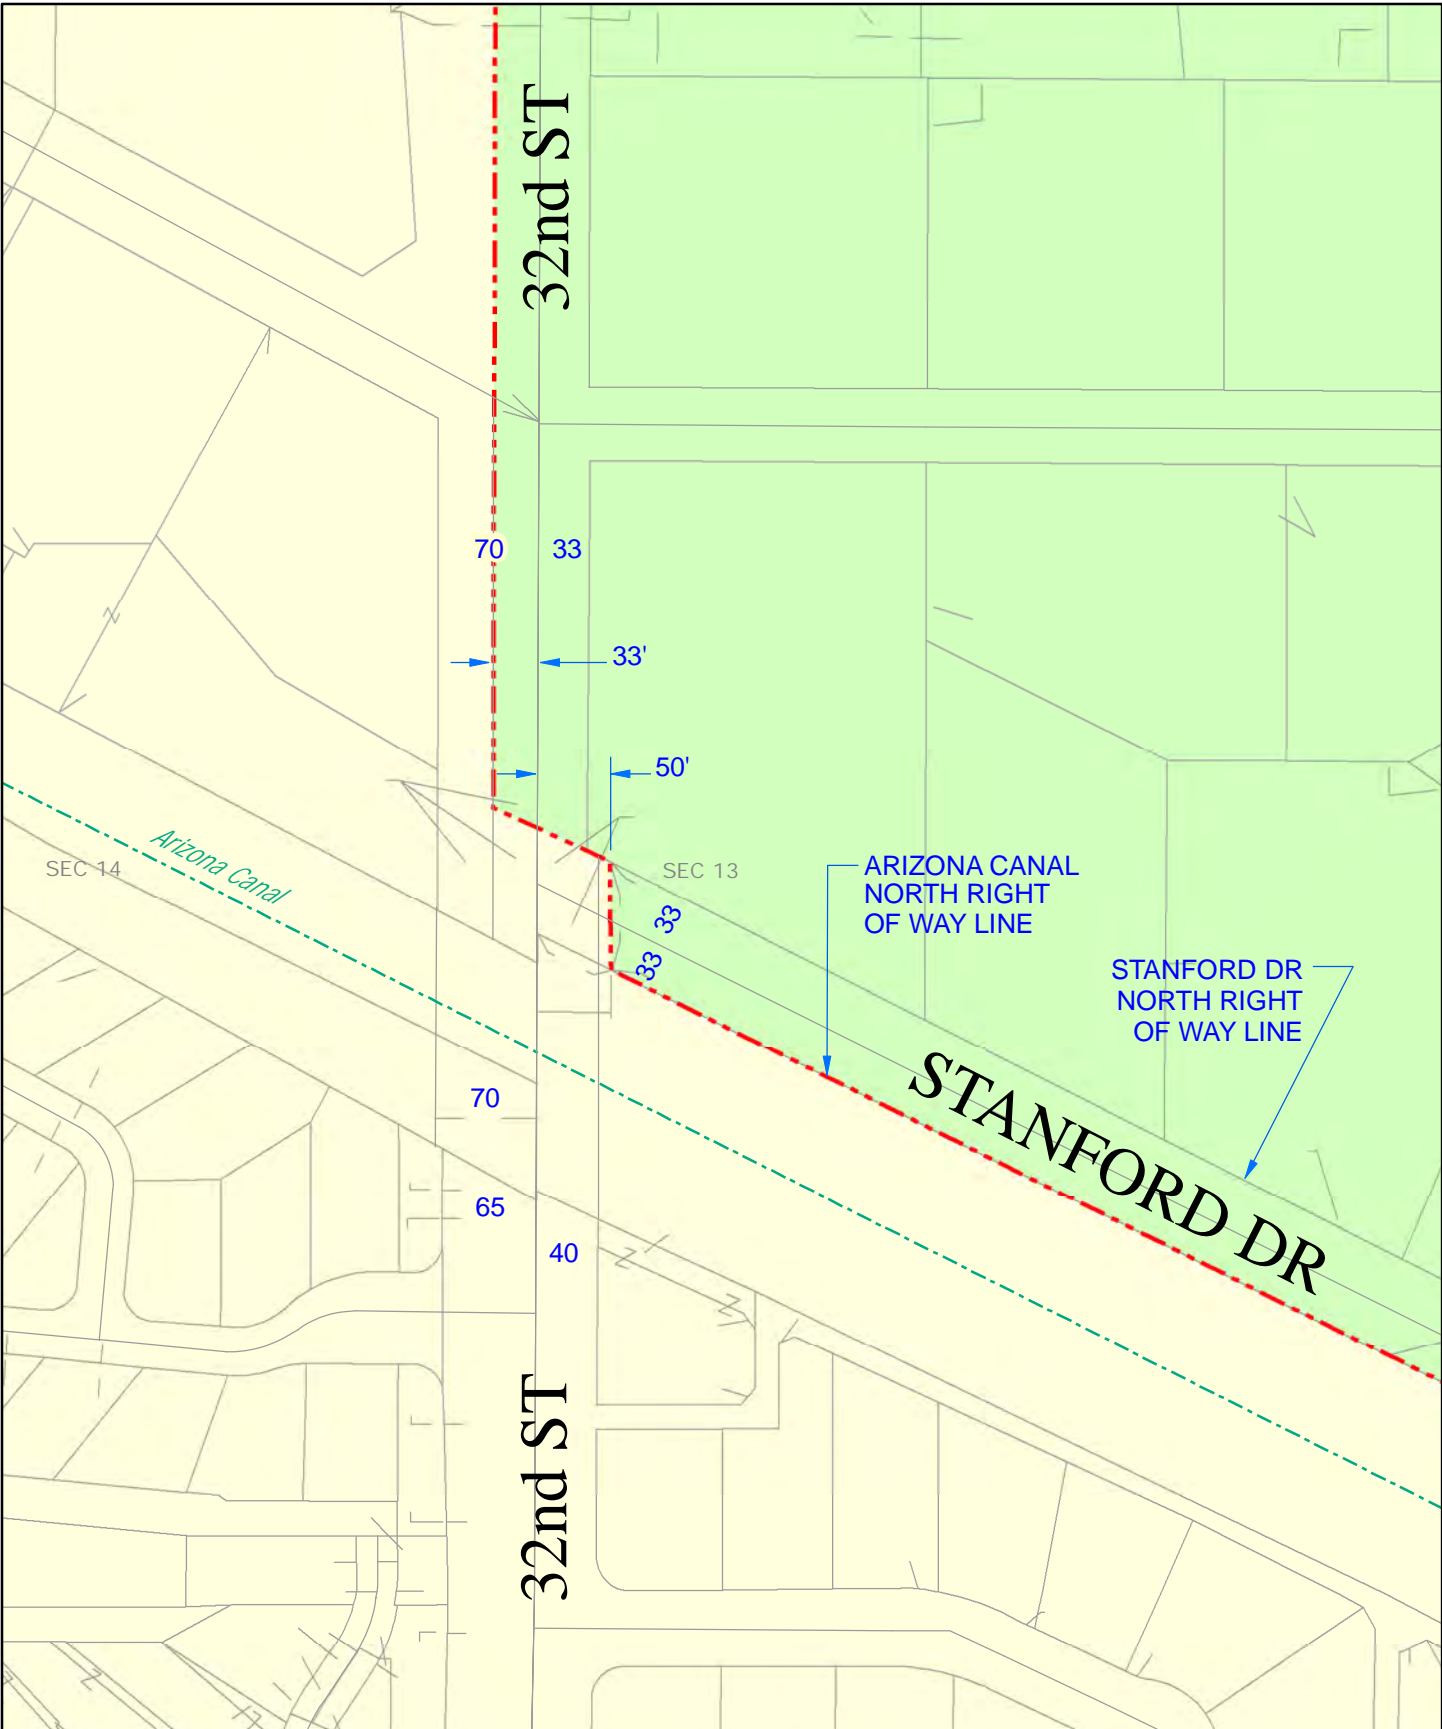

**City of Phoenix
City Limits**

- Not in Phoenix
- In Phoenix
- City Limits Line

Page
Number

16C