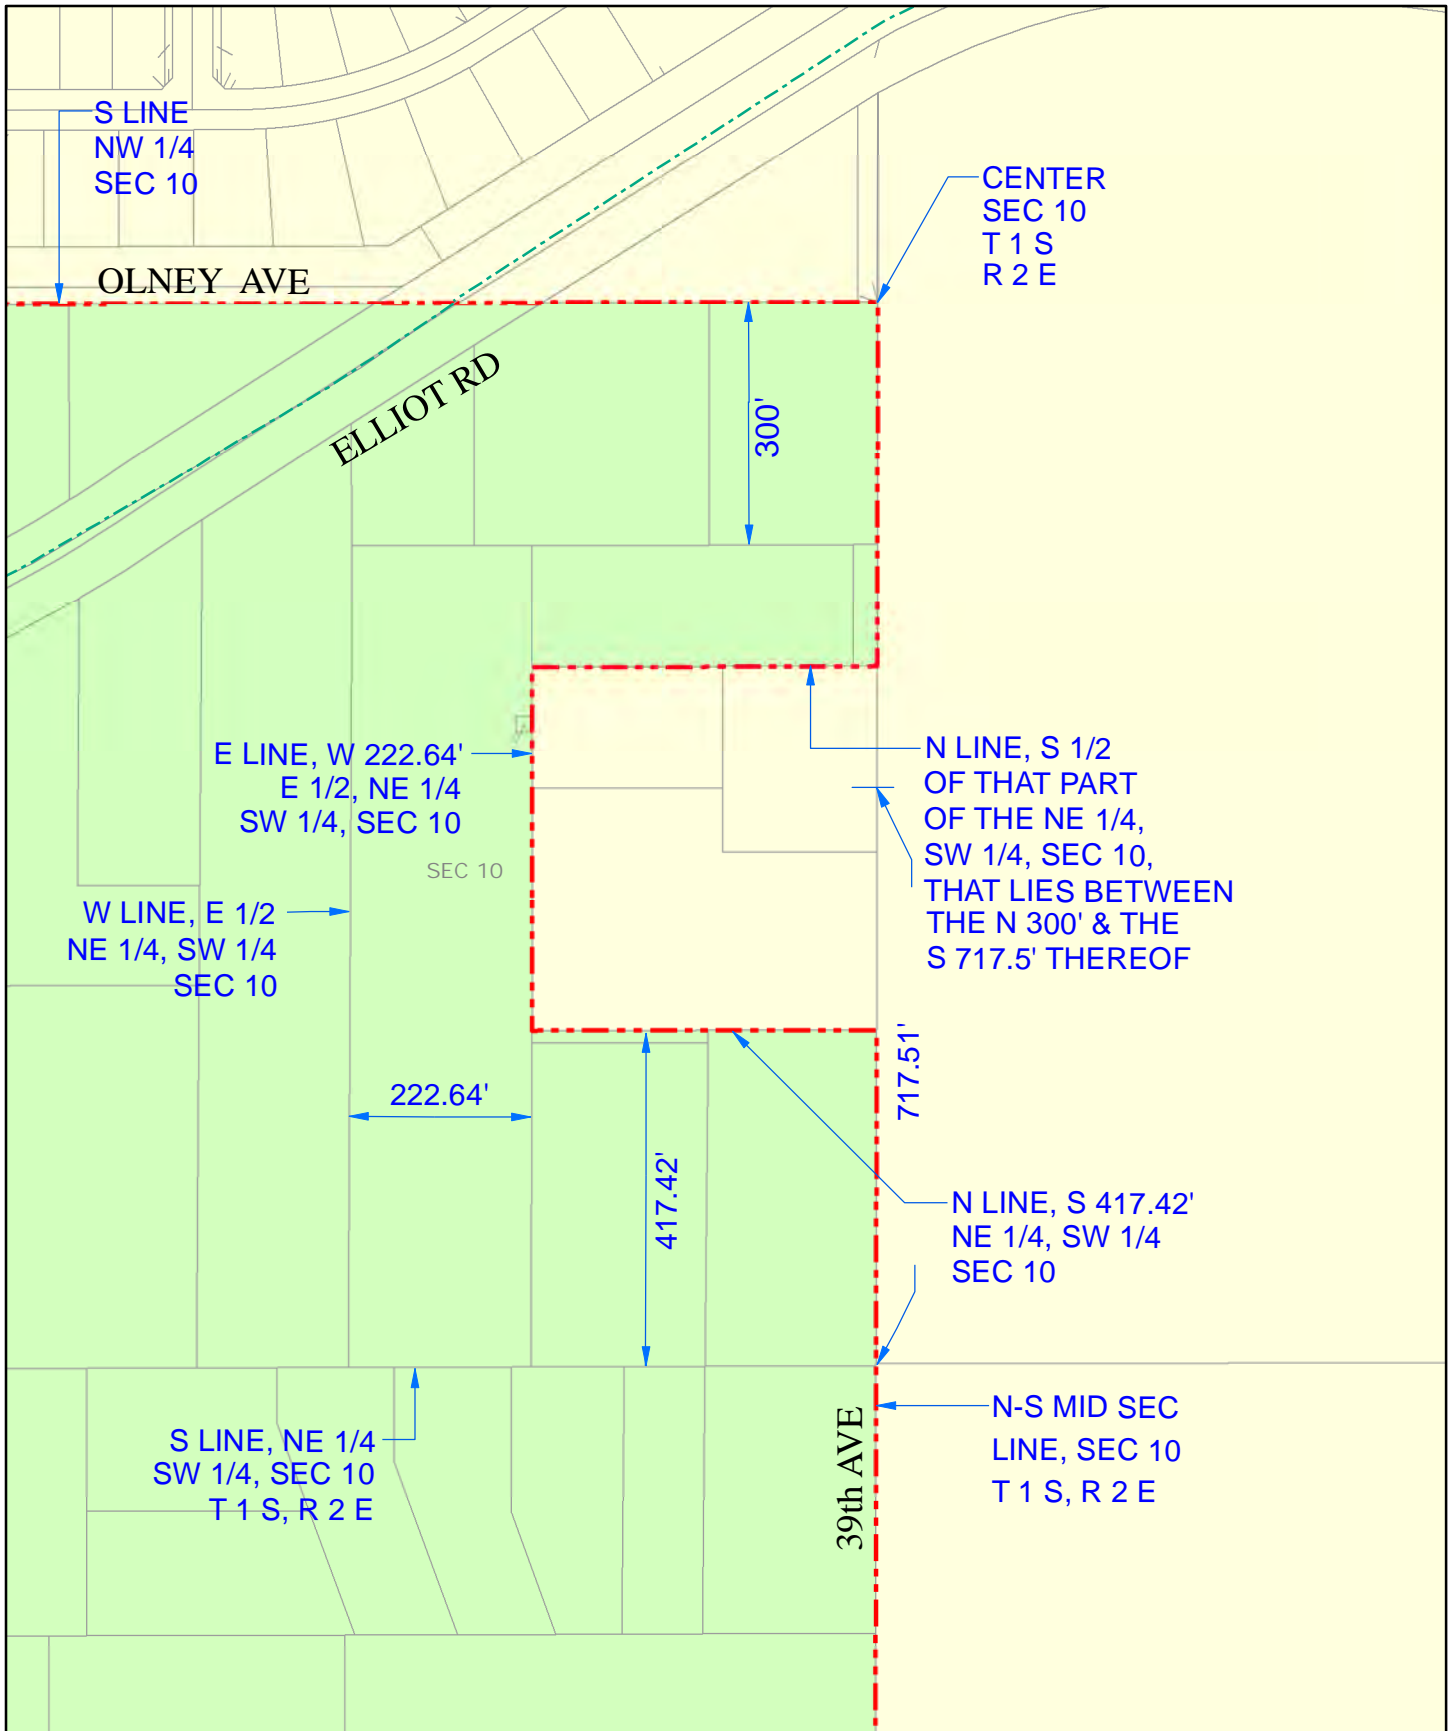

**City of Phoenix
City Limits**

- Not in Phoenix
- In Phoenix
- City Limits Line

Page
Number

25A