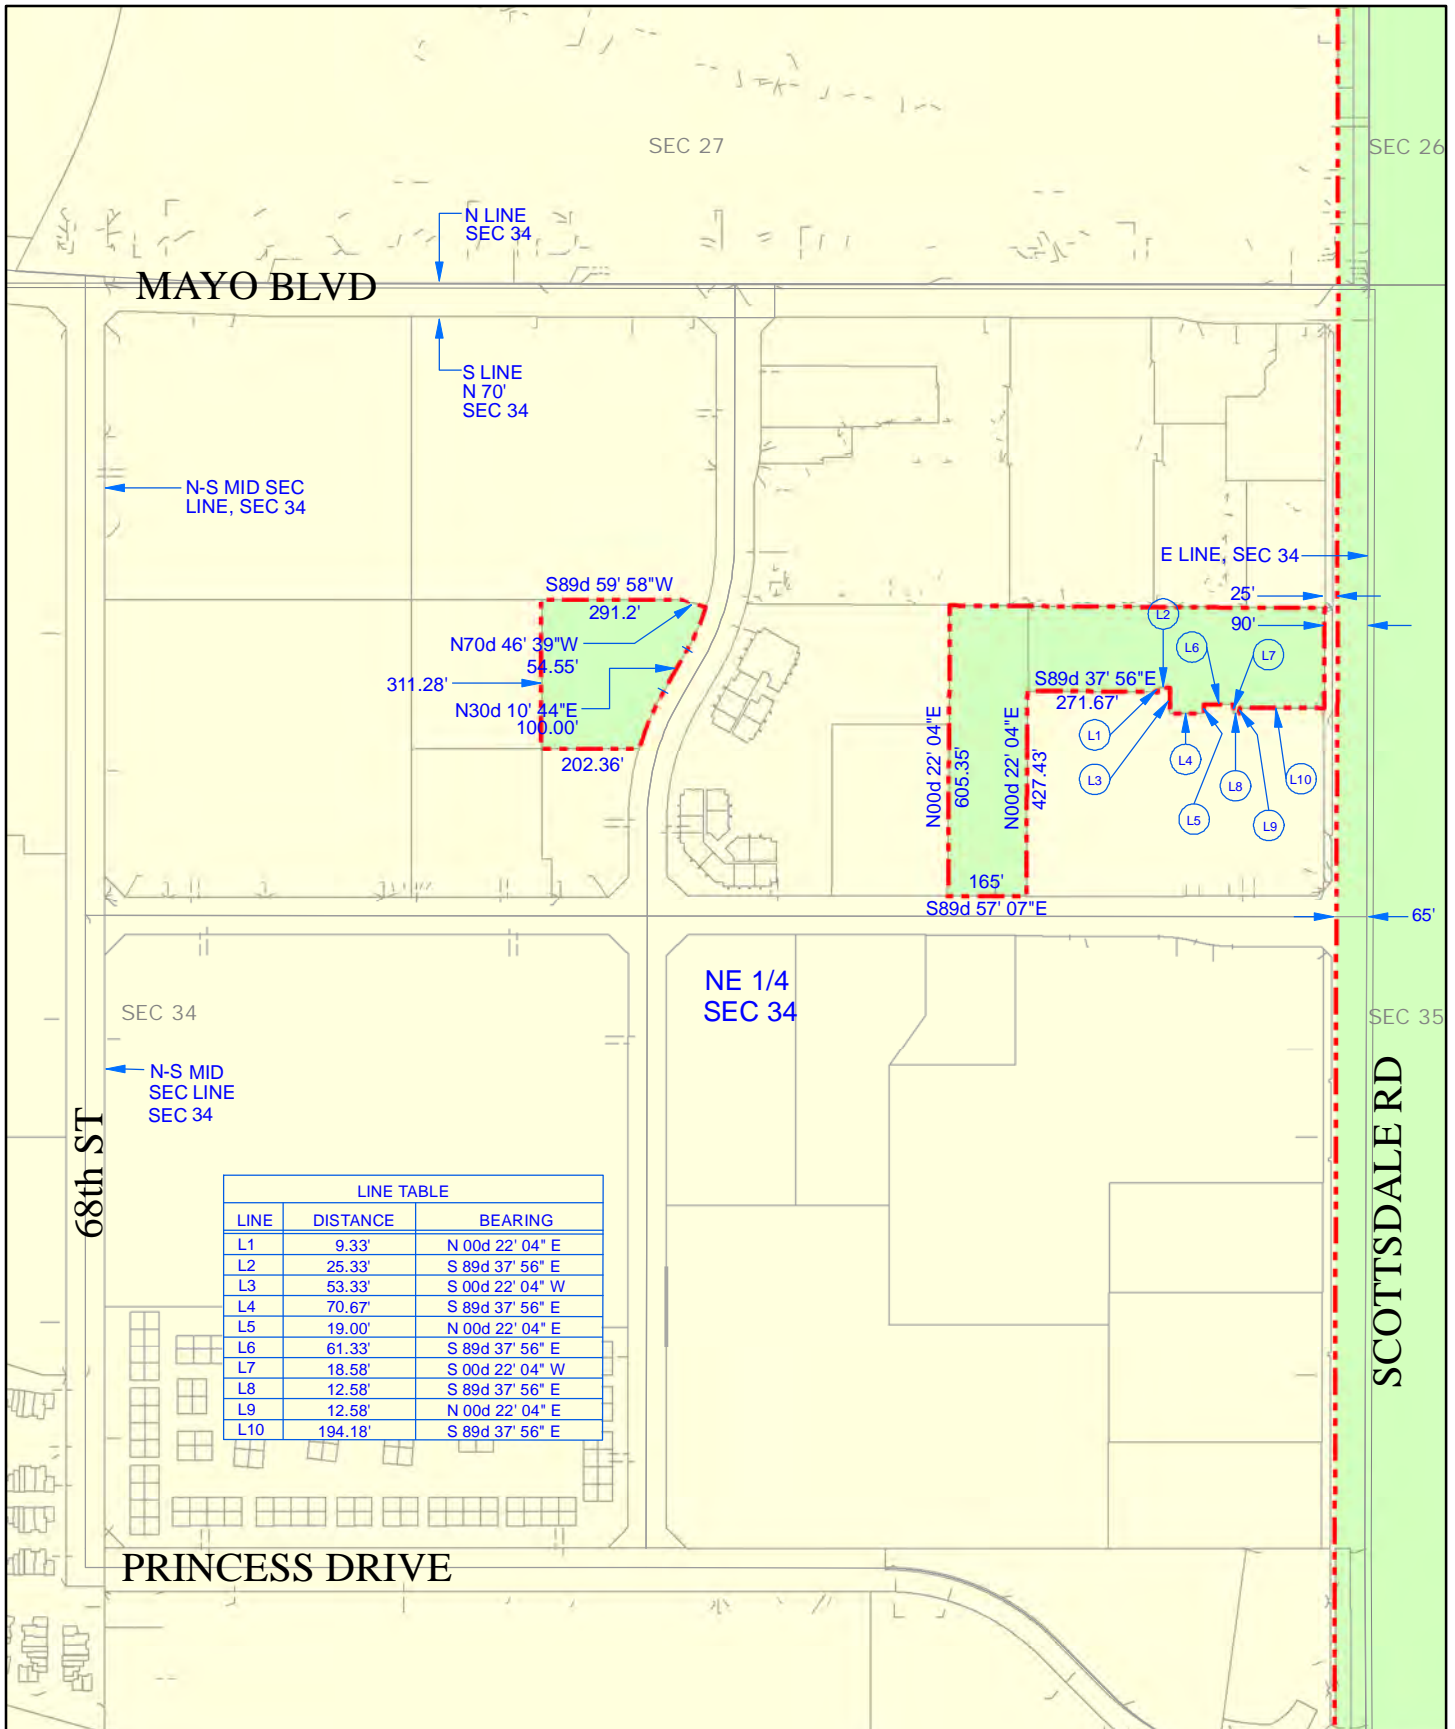

**City of Phoenix
City Limits**

- Not in Phoenix
- In Phoenix
- City Limits Line

Page
Number

14A