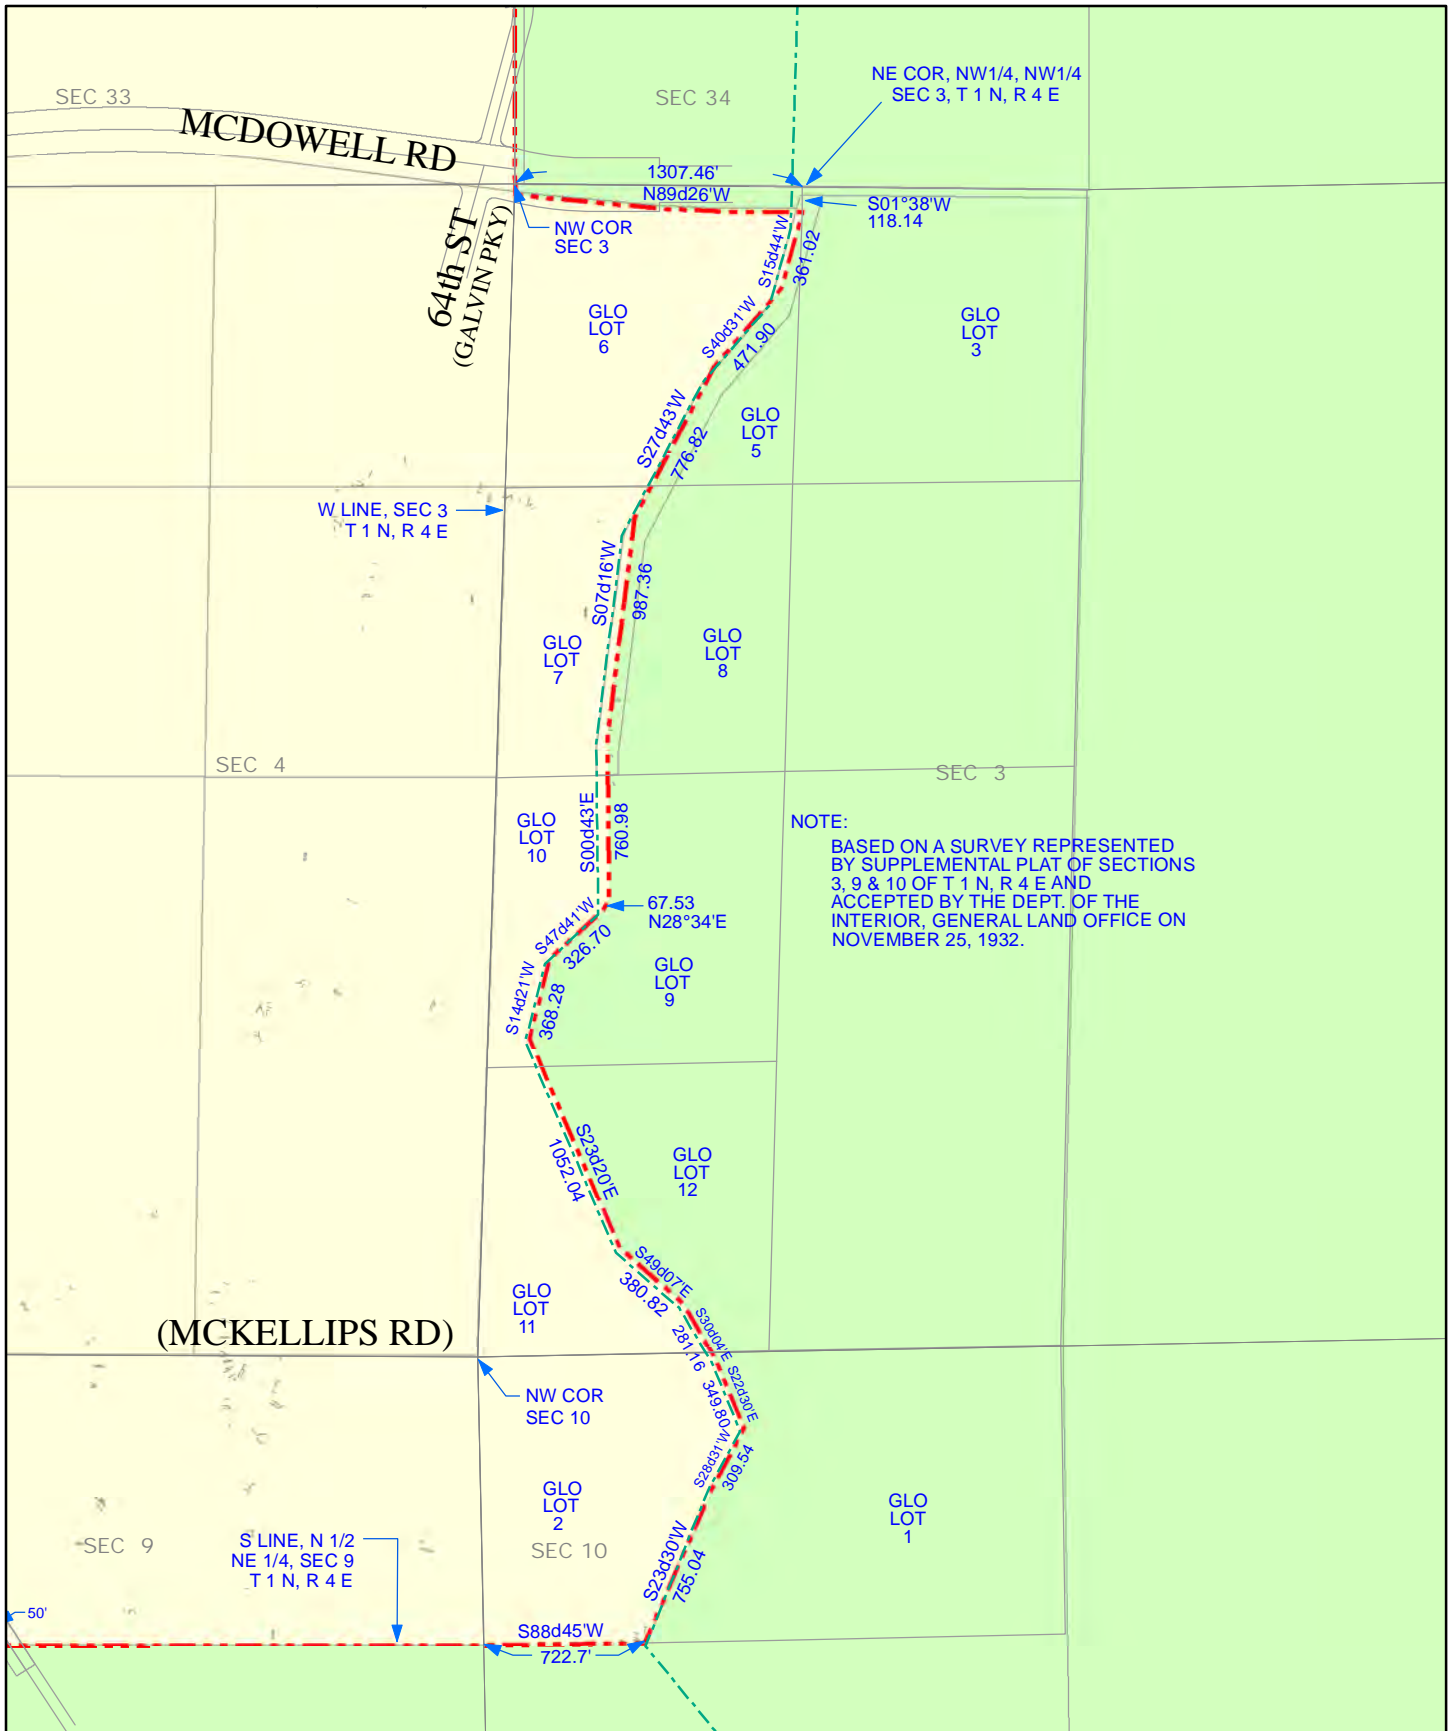

**City of Phoenix
City Limits**

- Not in Phoenix
- In Phoenix
- City Limits Line

Page
Number

18B