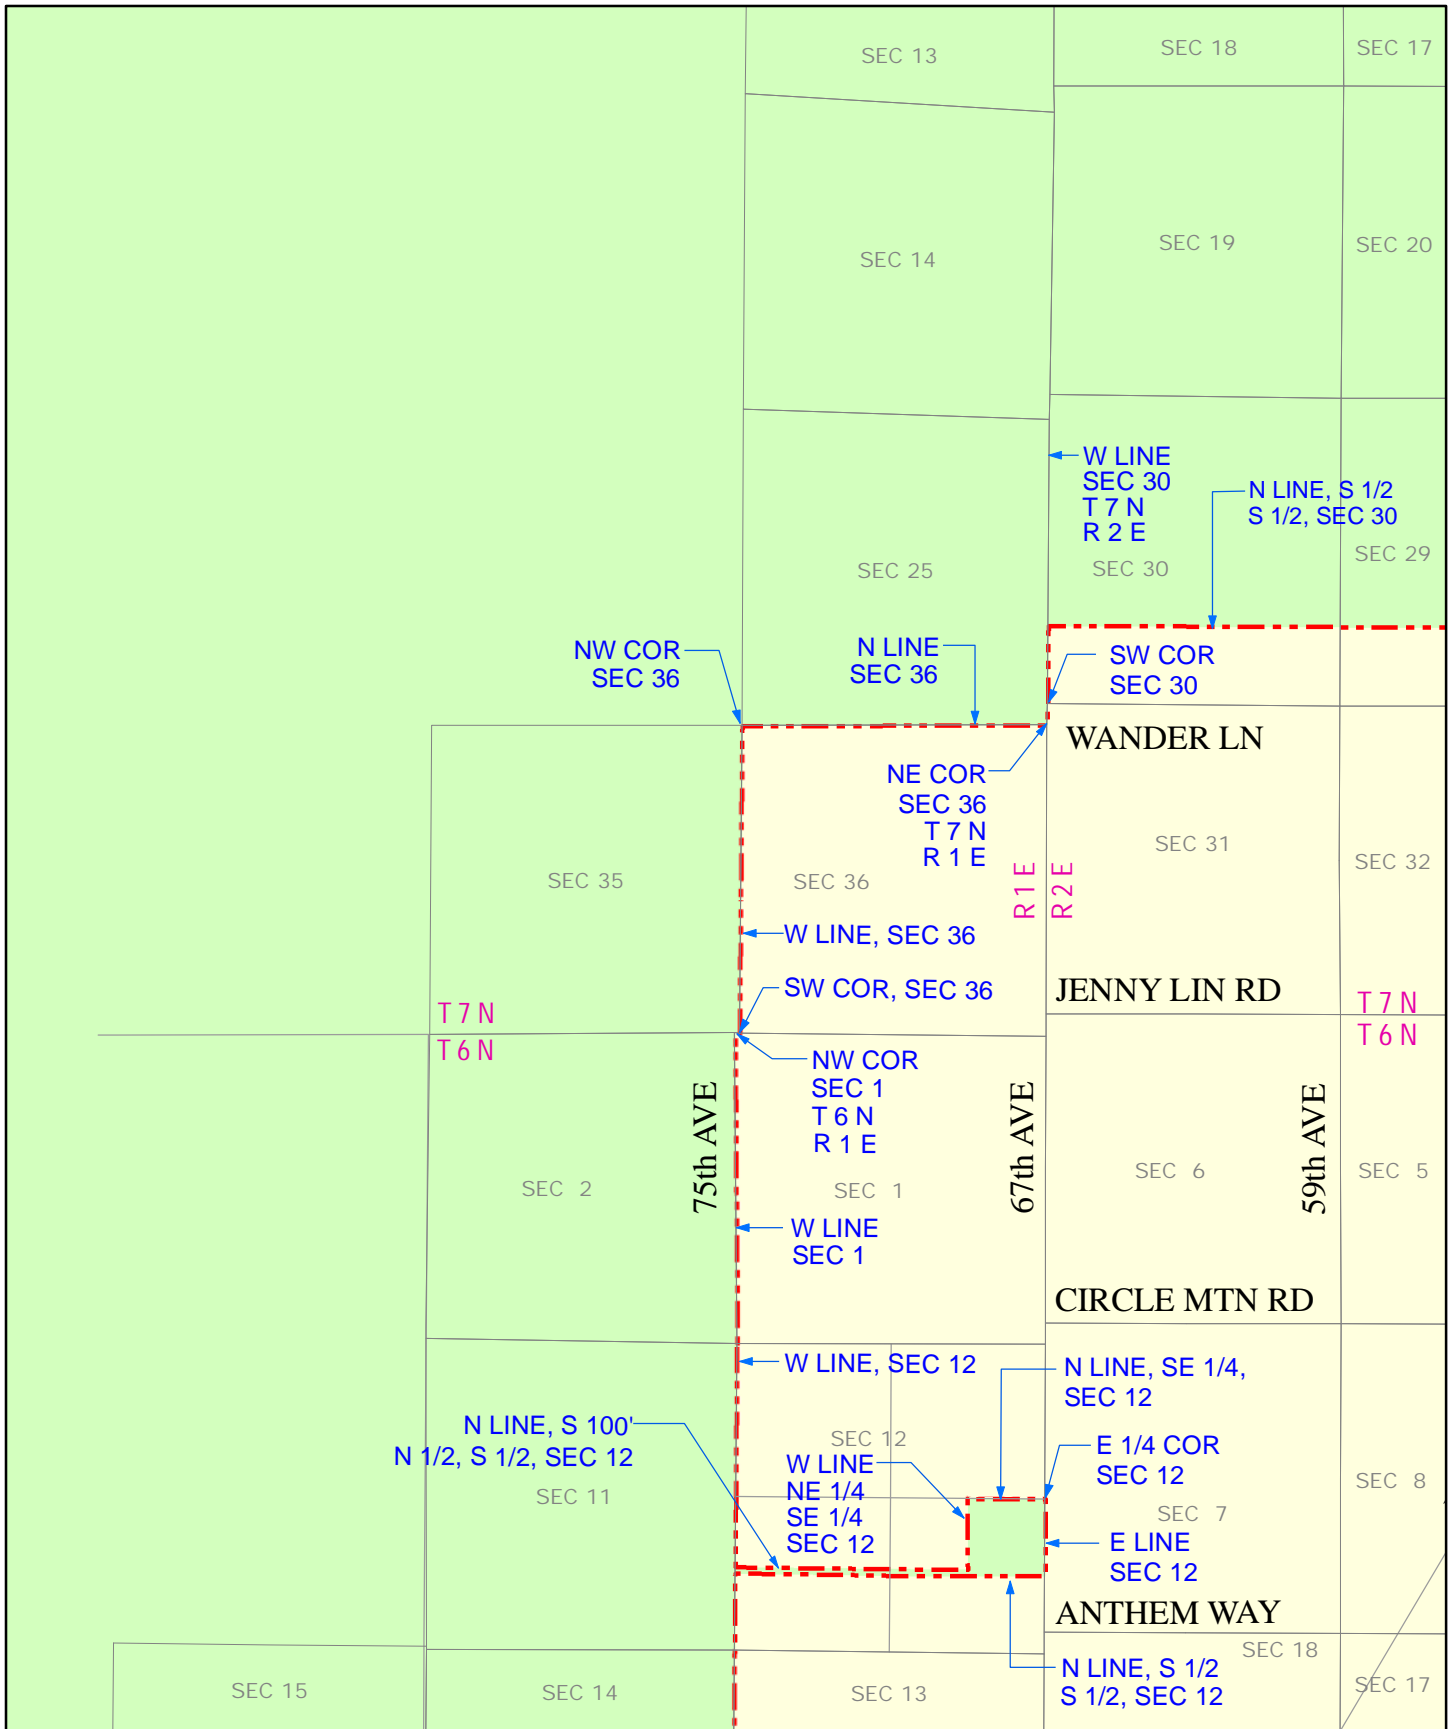

City of Phoenix City Limits

- Not in Phoenix
- In Phoenix
- City Limits Line