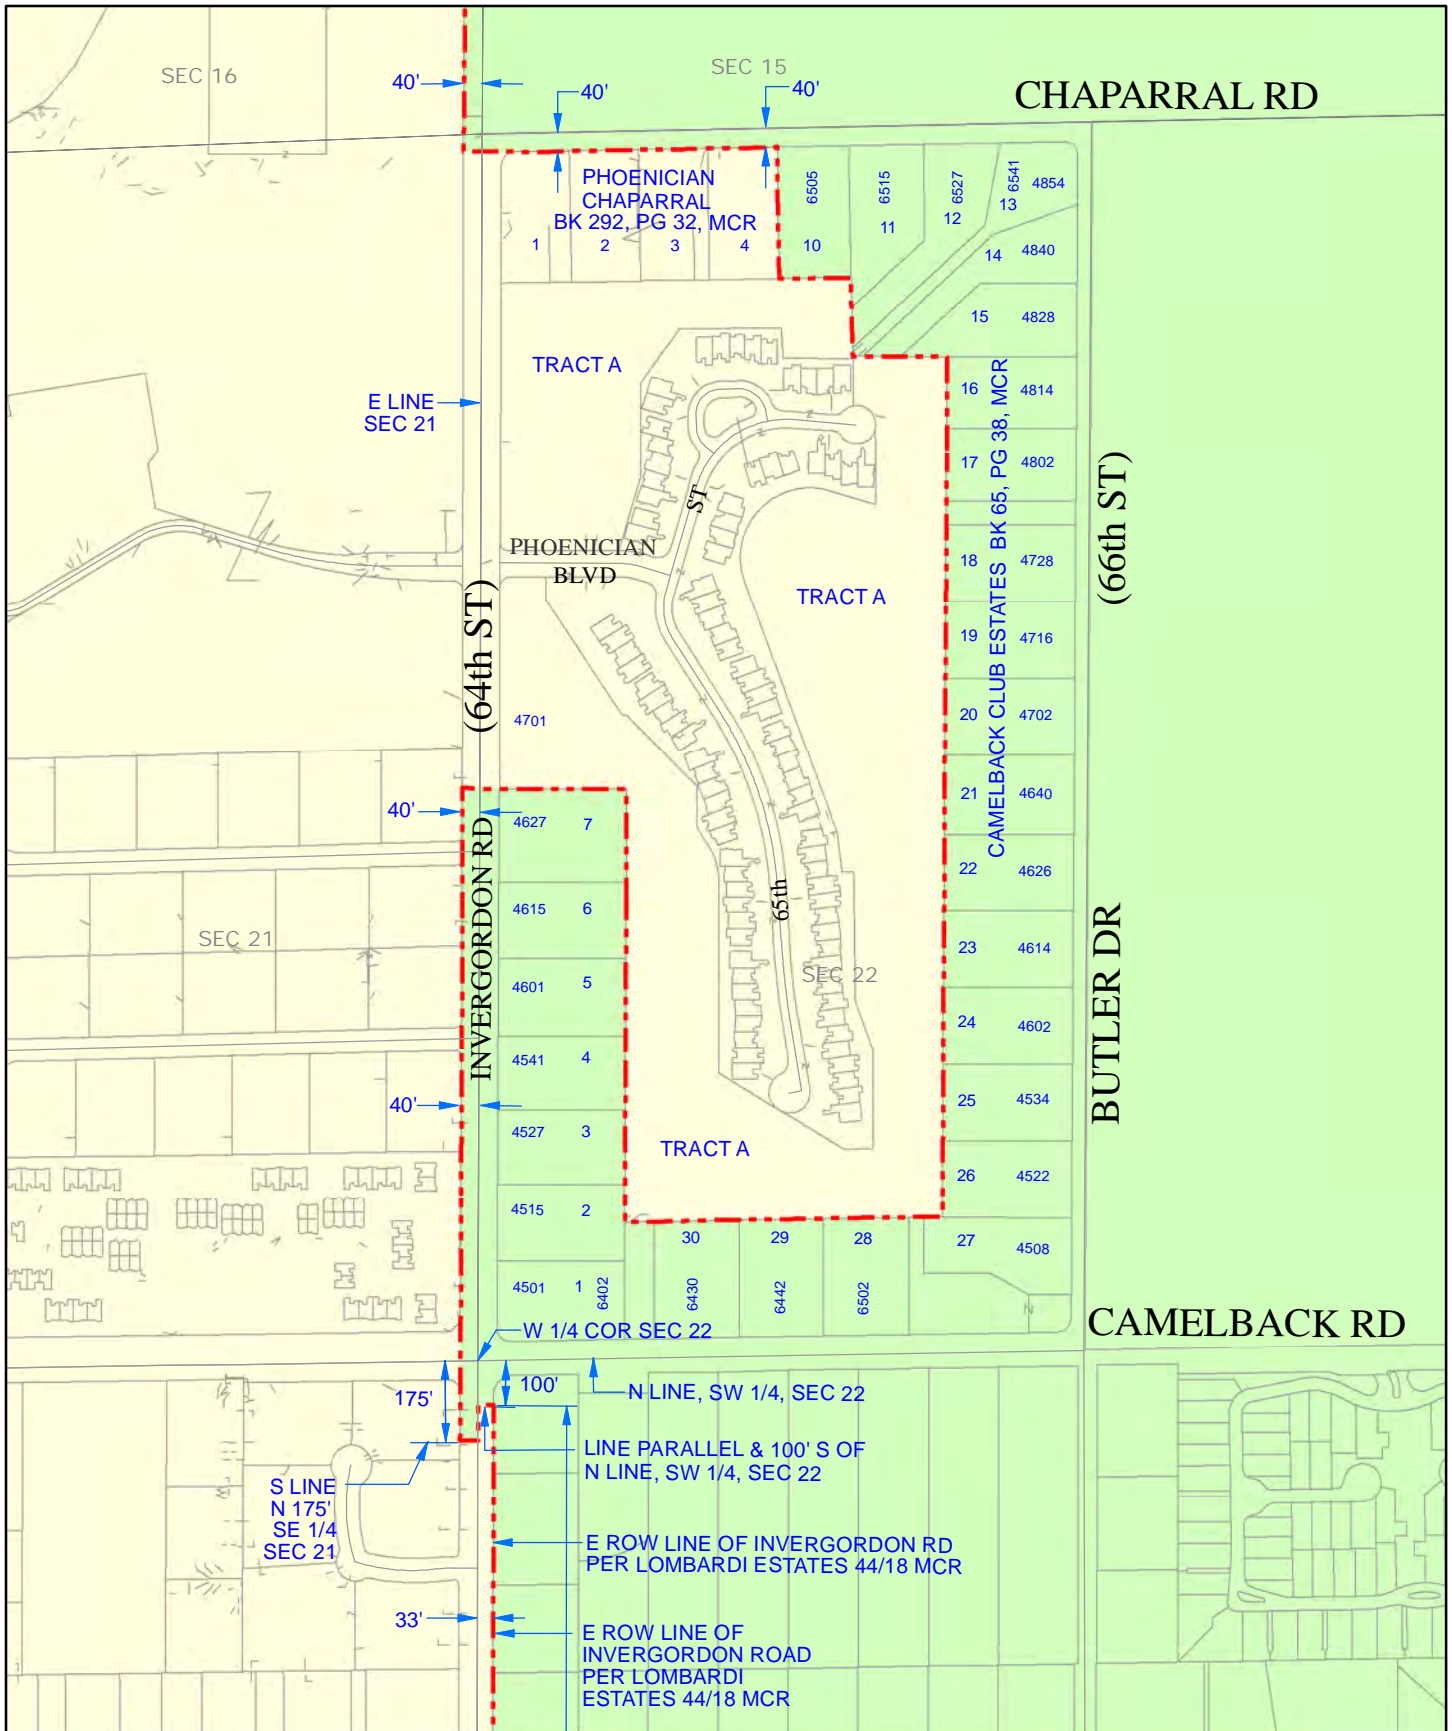

**City of Phoenix
City Limits**

- Not in Phoenix
- In Phoenix
- City Limits Line

Page
Number

17B