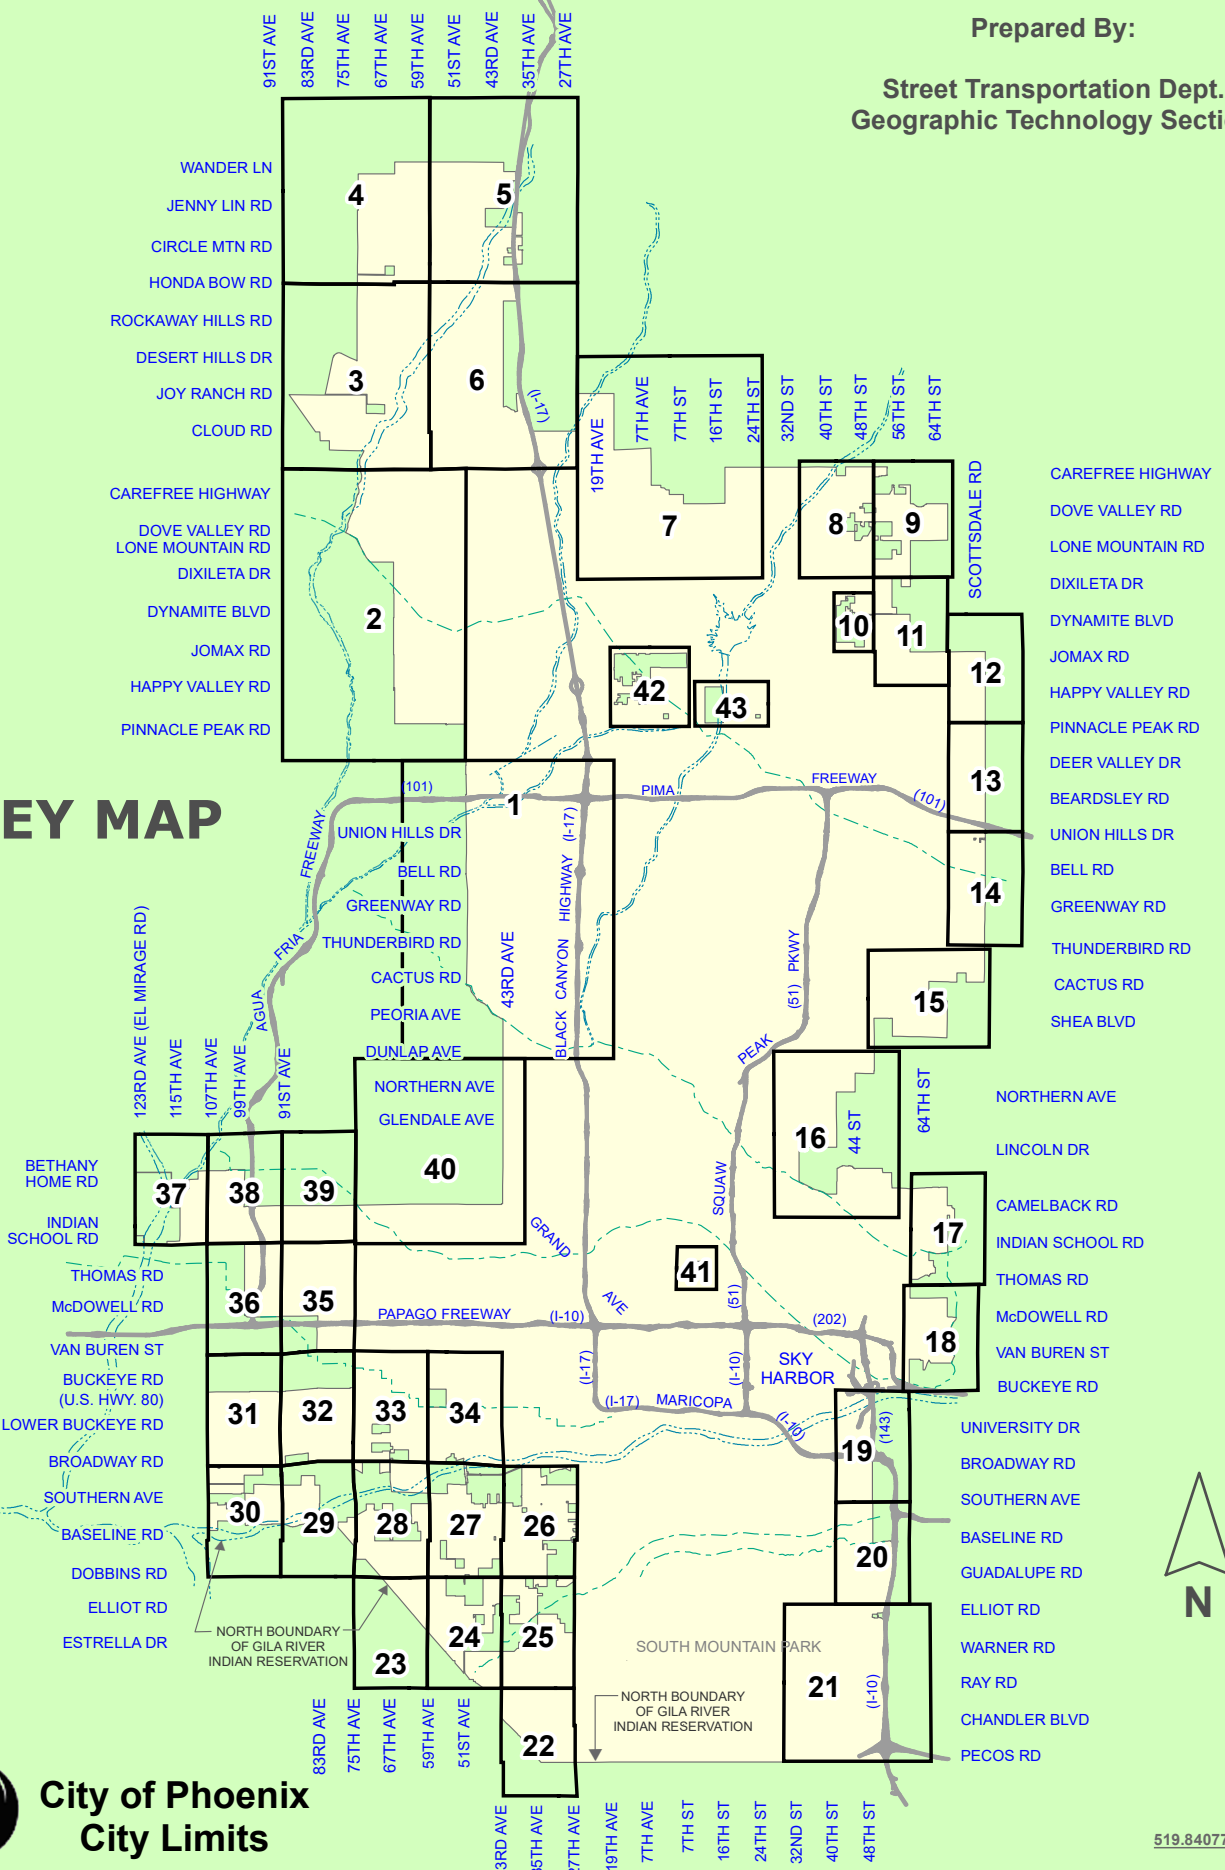

# KEY MAP

**City of Phoenix**  
**City Limits**

JUNE 2020

519.840777 SQ. MI.

## CITY LIMITS