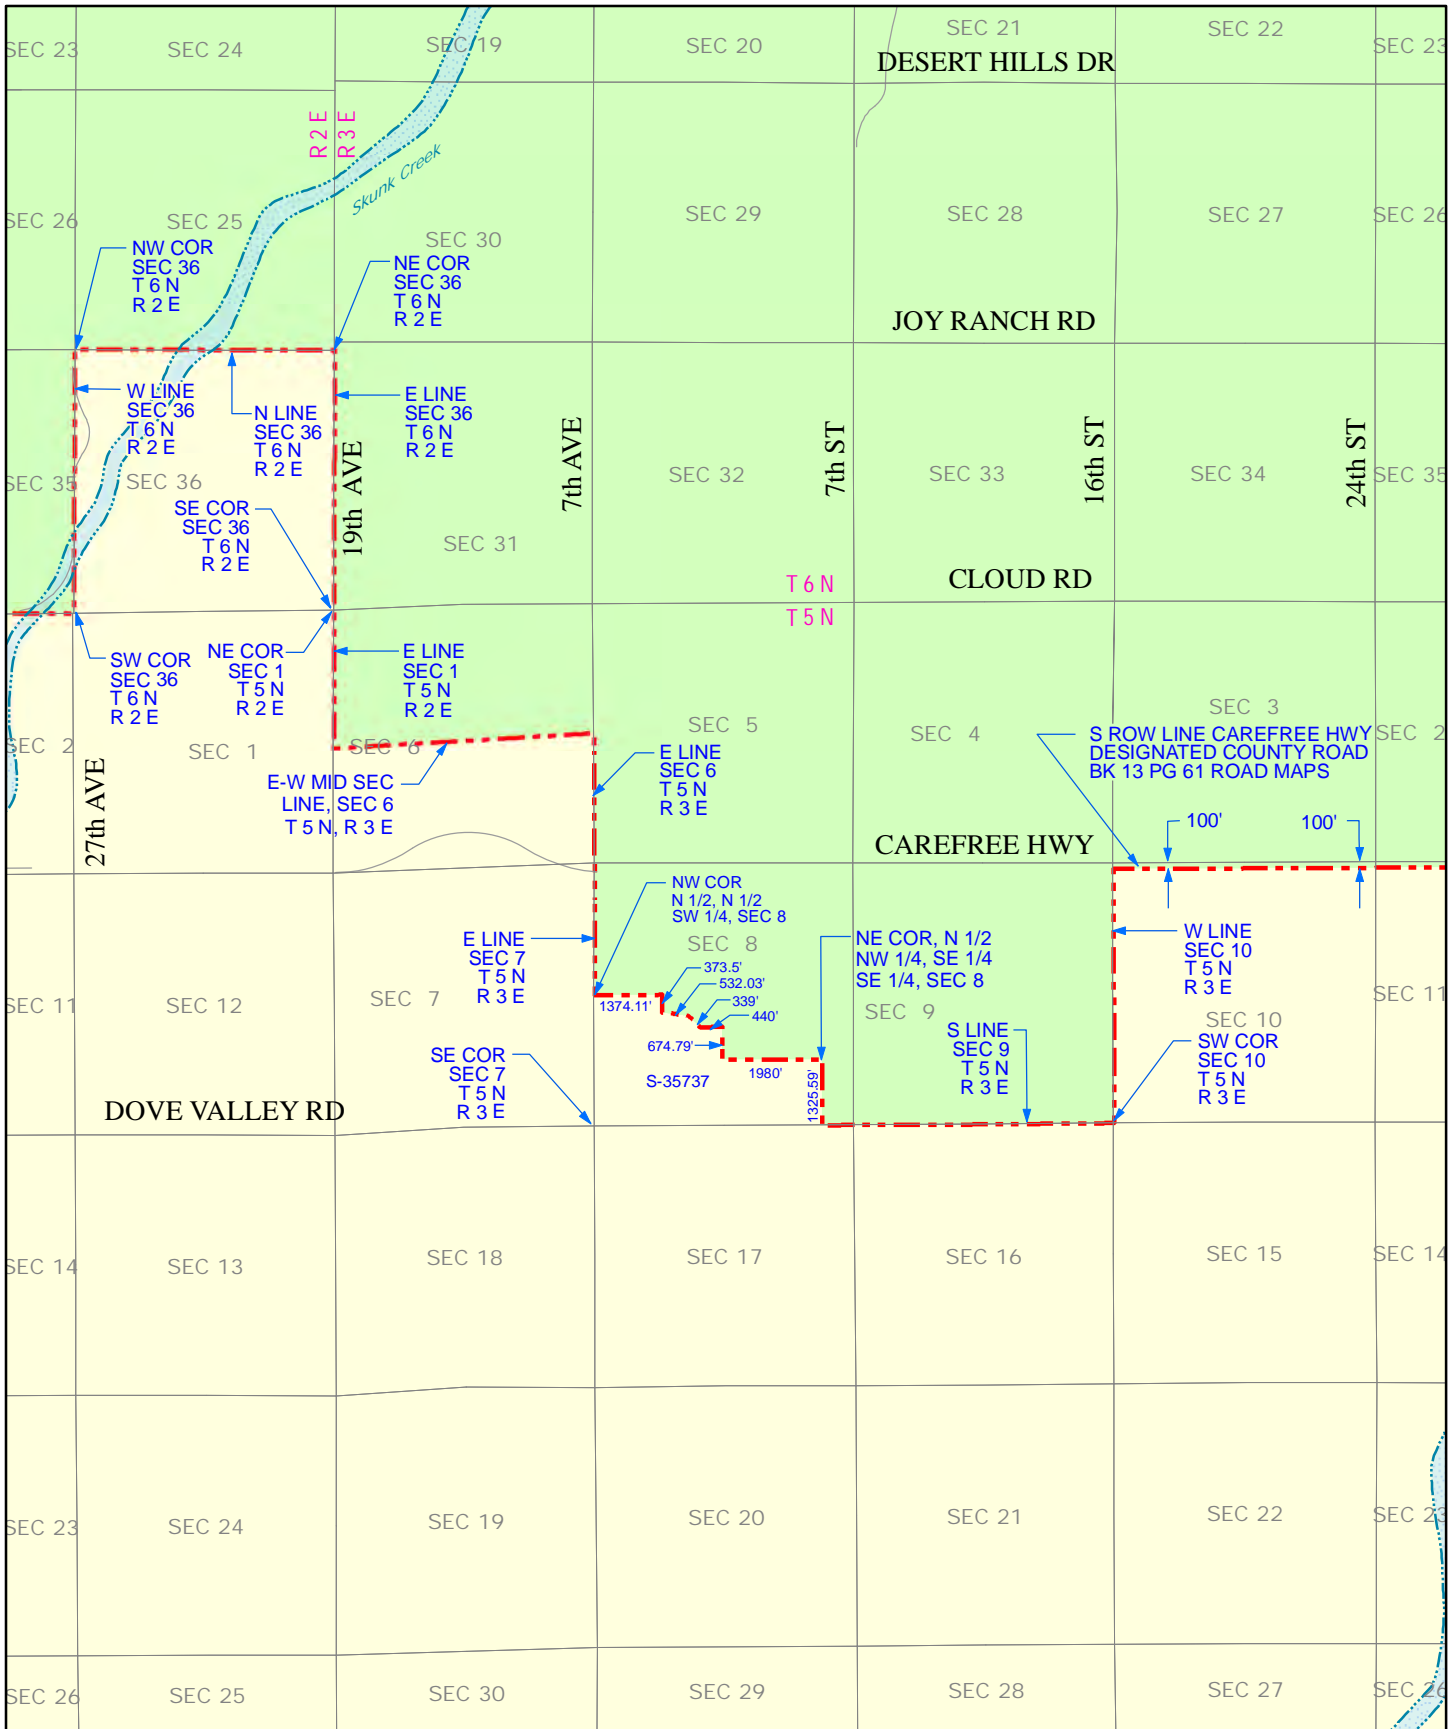

SEC 28

SEC 27

SEC 33

SEC 34

LINE TABLE

LINE	LENGTH	BEARING
L1	461.66	N 77d22'59" E
L2	275.94	S 60d39'04" E
L3	26.62	S 29d09'23" E
L4	28.92	S 39d26'25" E
L5	28.70	S 52d33'03" E
L6	28.40	S 64d36'29" E
L7	8.10	N 52d43'33" E
L8	70.87	S 70d26'06" E
L9	55.46	S 52d52'24" E
L10	87.61	S 42d00'49" E
L11	214.97	S 55d30'43" E
L12	15.39	S 48d19'27" E
L13	40.13	S 40d36'47" E
L14	470.28	S 77d44'54" E
L15	6.81	N 77d42'22" E
L16	219.63	S 15d38'25" E
L17	—	N 75d10'05" E

N LINE
SEC 34

E ROW LINE
PIONEER RD

PIONEER RD

702.51'

W 1/4 COR
SEC 34

PIONEER RD

City of Phoenix City Limits

- Not in Phoenix
- In Phoenix
- City Limits Line

Page
Number

6A

**City of Phoenix
City Limits**

- Not in Phoenix
- In Phoenix
- City Limits Line