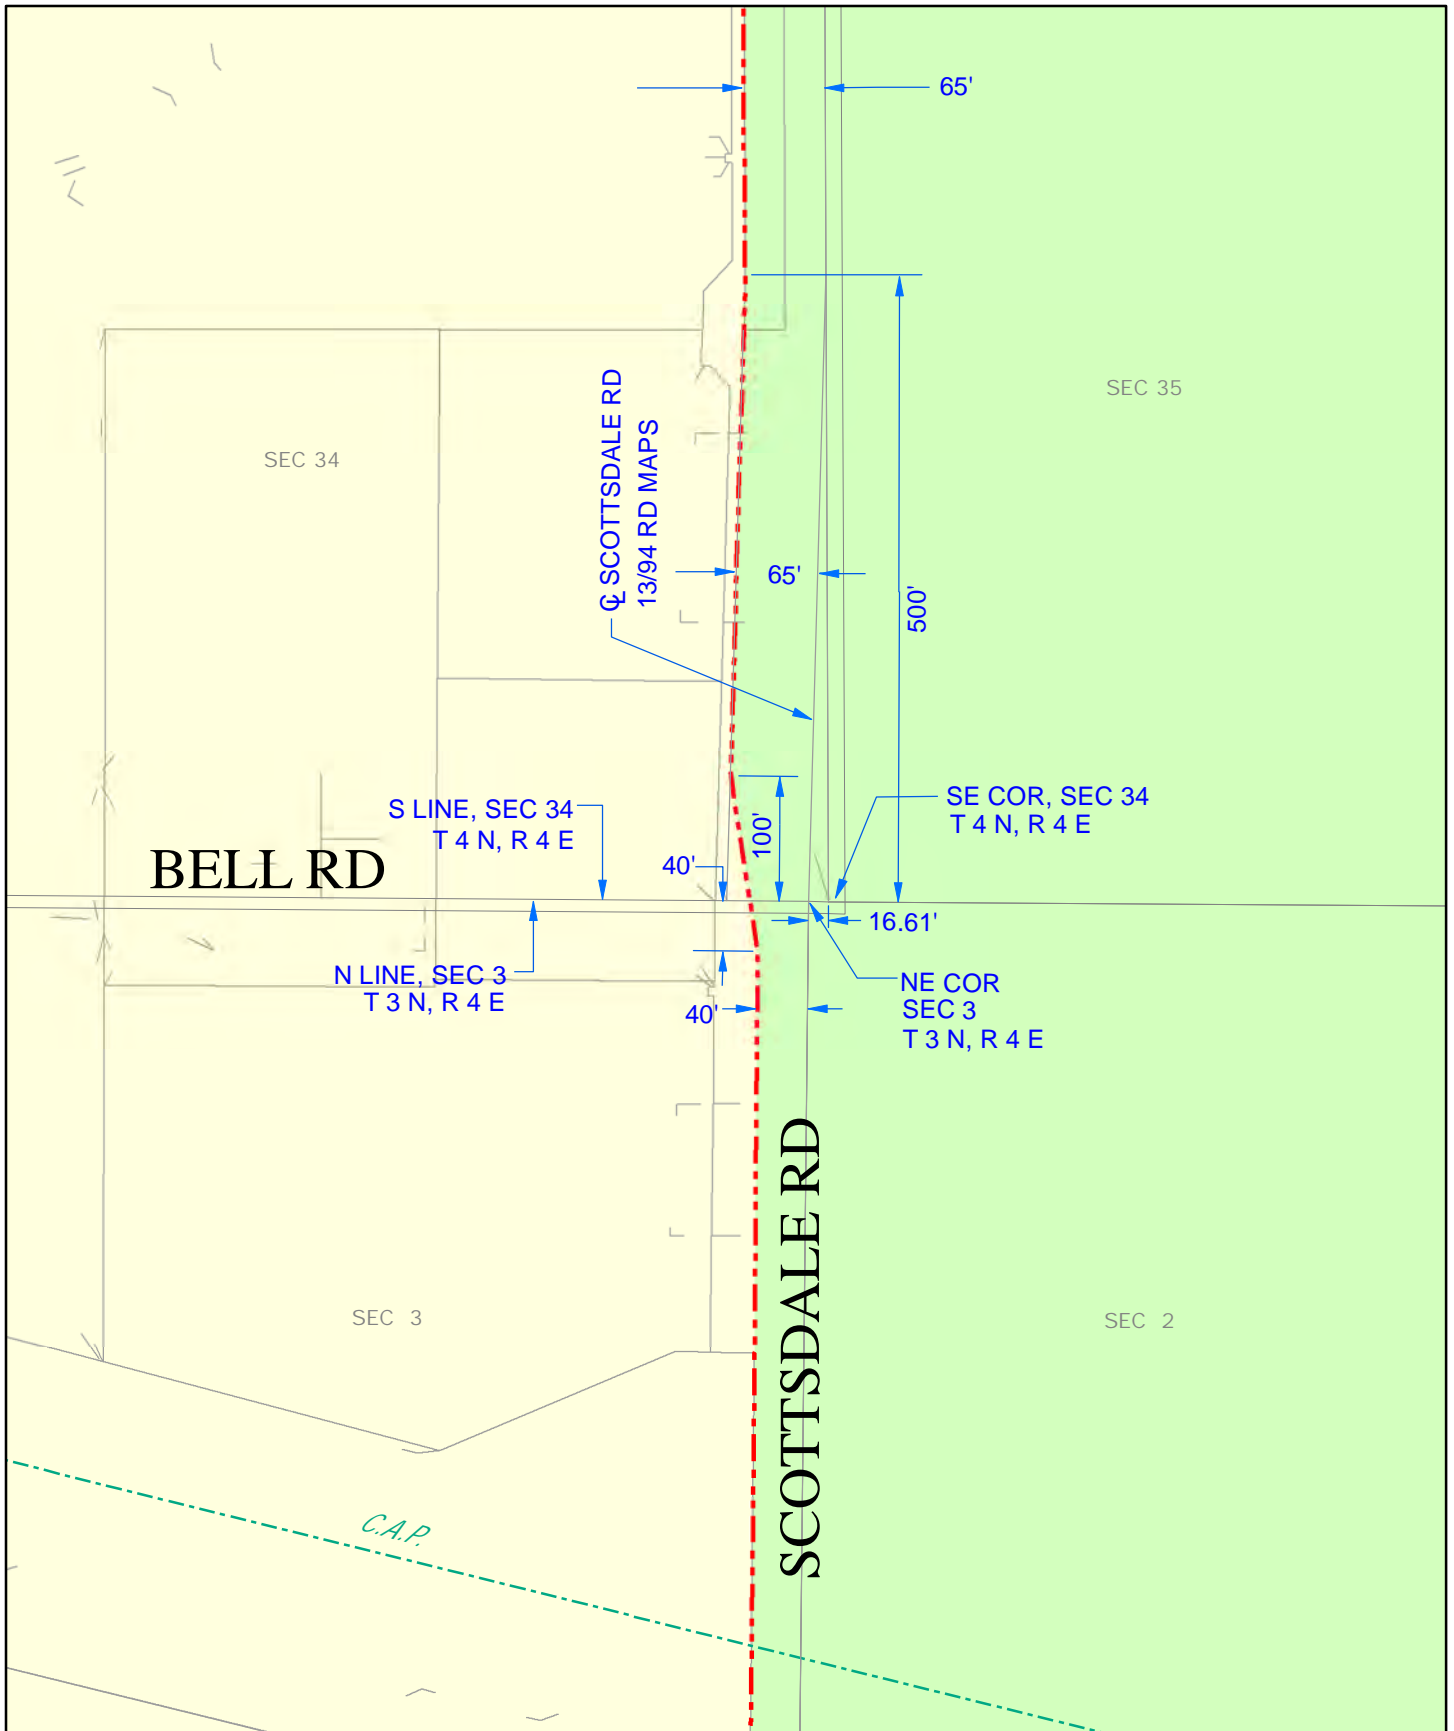

**City of Phoenix
City Limits**

- Not in Phoenix
- In Phoenix
- City Limits Line

Page
Number

14B