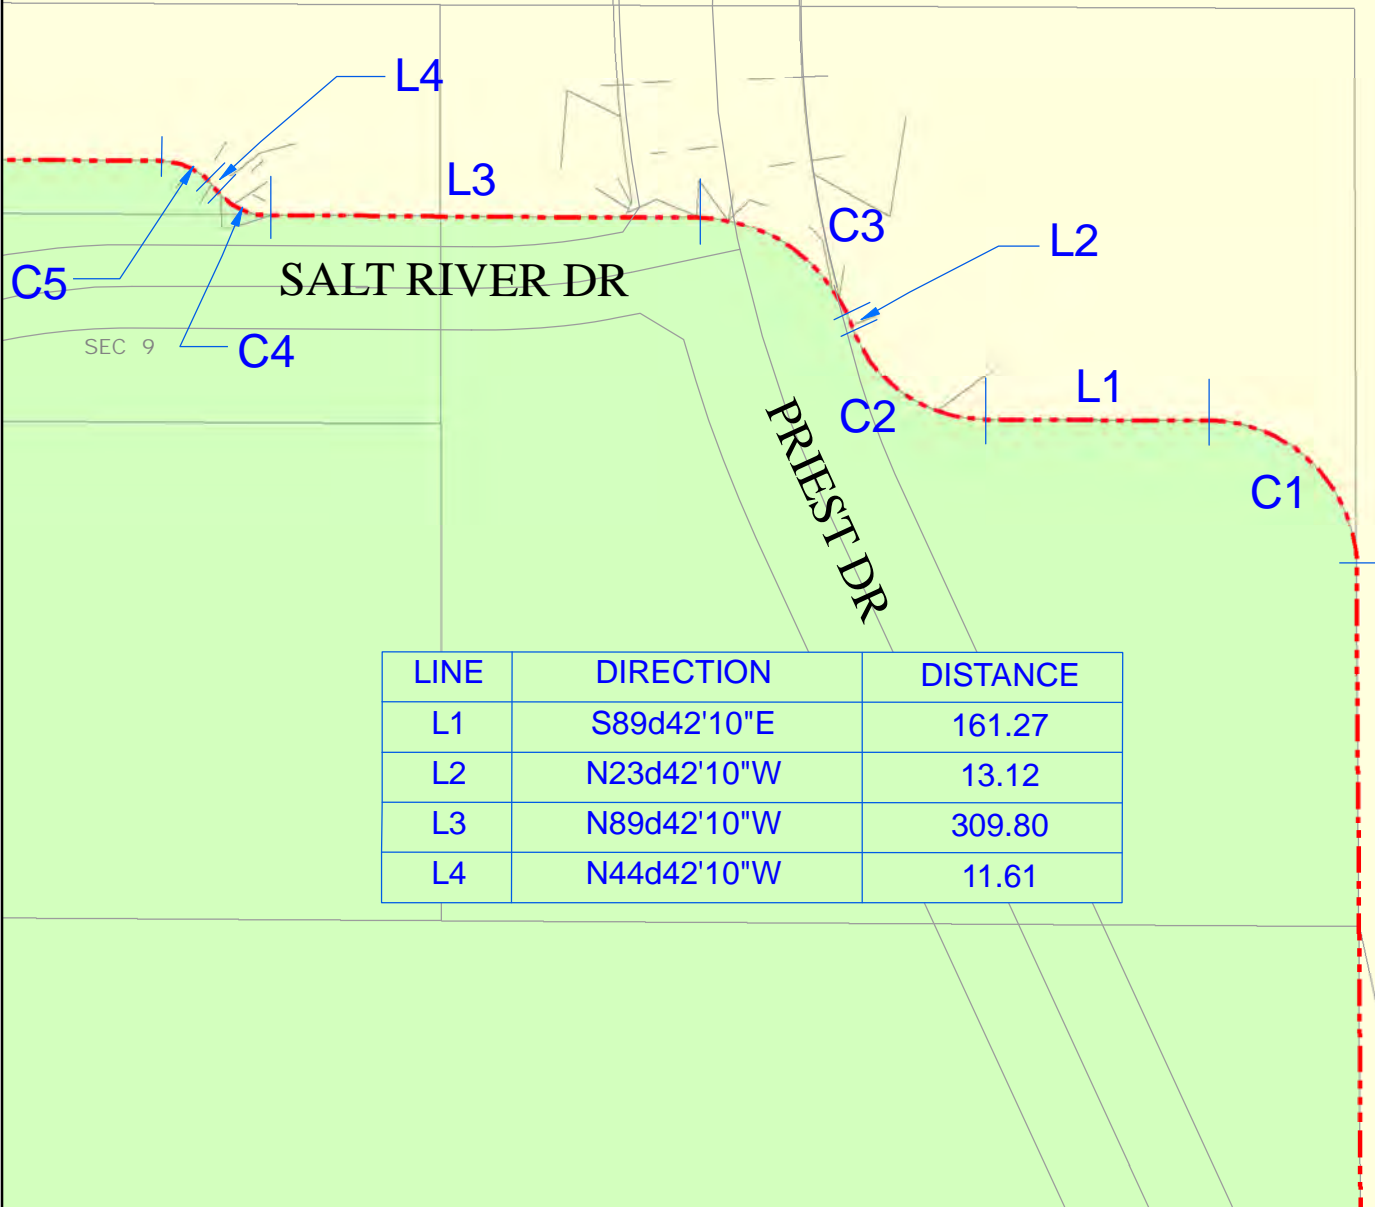

Page  
Number

**18B**

**City of Phoenix  
City Limits**

- Not in Phoenix
- In Phoenix
- City Limits Line

CURVE	RADIUS	DELTA	LENGTH
C1	109.10	89d25'	170.26
C2	100.00	66d00'	115.19
C3	120.00	66d00'	138.23
C4	50.00	45d00'	39.27
C5	50.00	45d00'	39.27