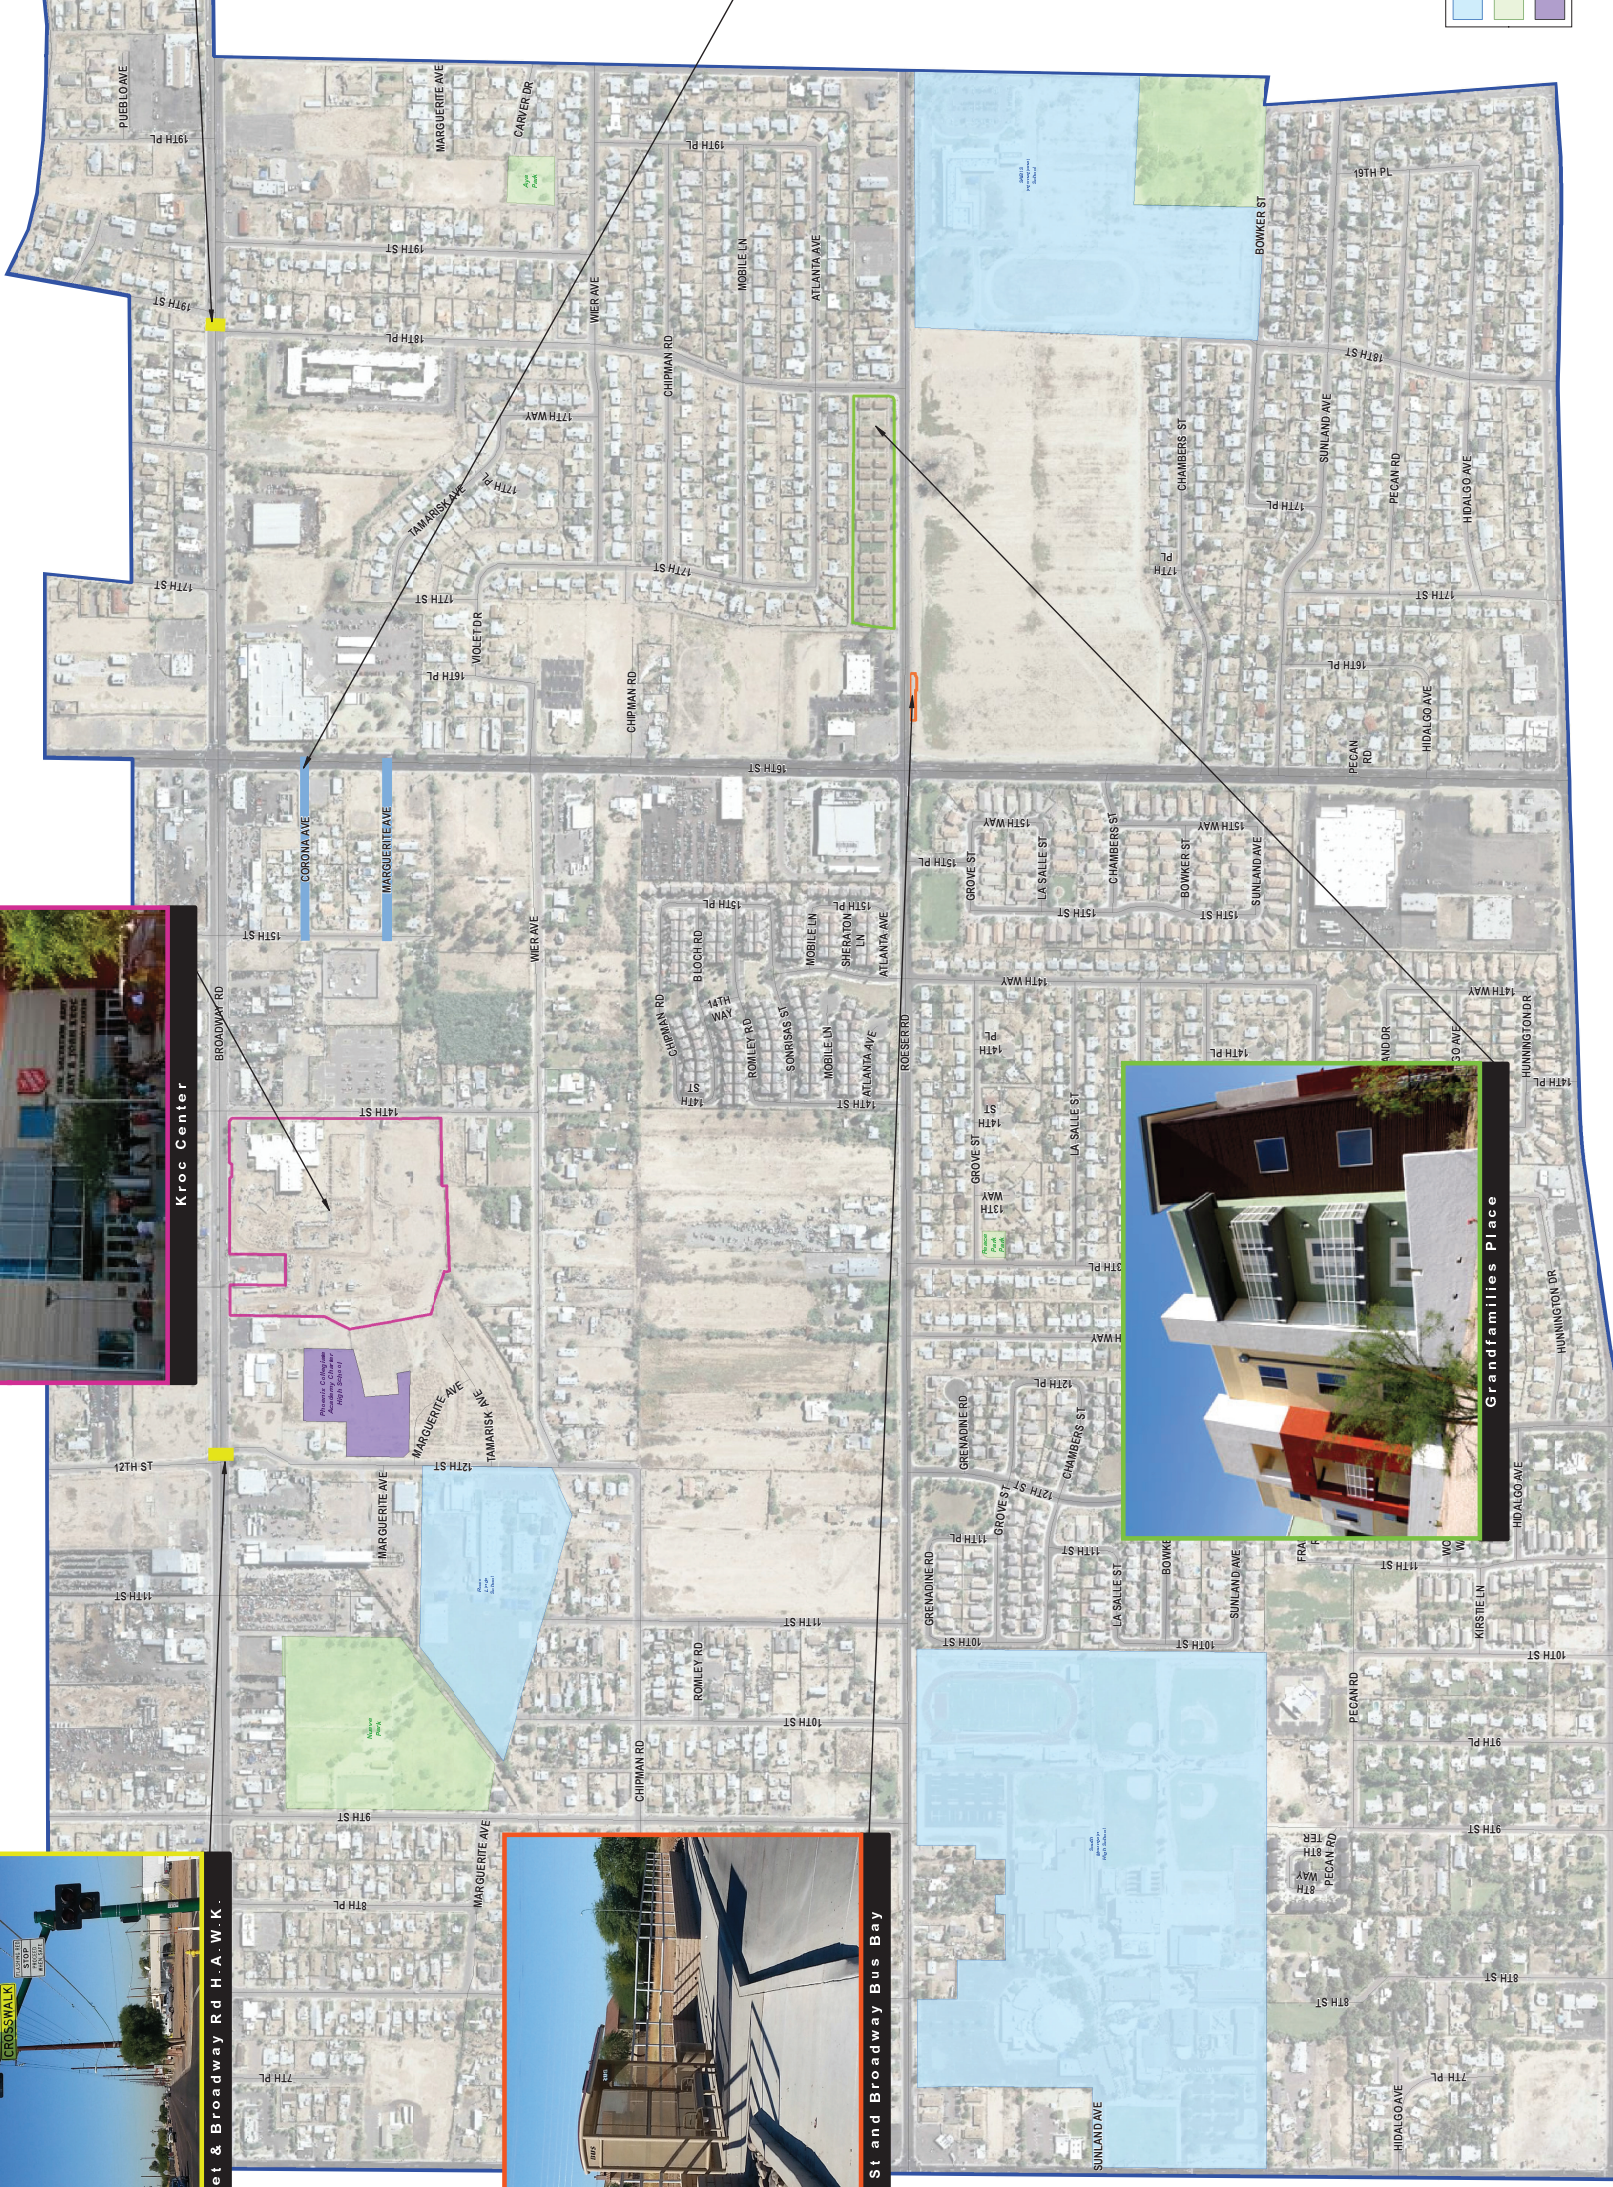

Neighborhood Revitalization in South Mountain South Phoenix Village & Target Area B

12th Street & Broadway Rd H.A.W.K.

Kroco Center

18th Street & Broadway Rd H.A.W.K.

Waterline Replacement

16th St and Broadway Bus Bay

Grandfamilies Place

- School
- City Park
- Phoenix Collegiate Academy Charter High School

Date: 11/4/2013