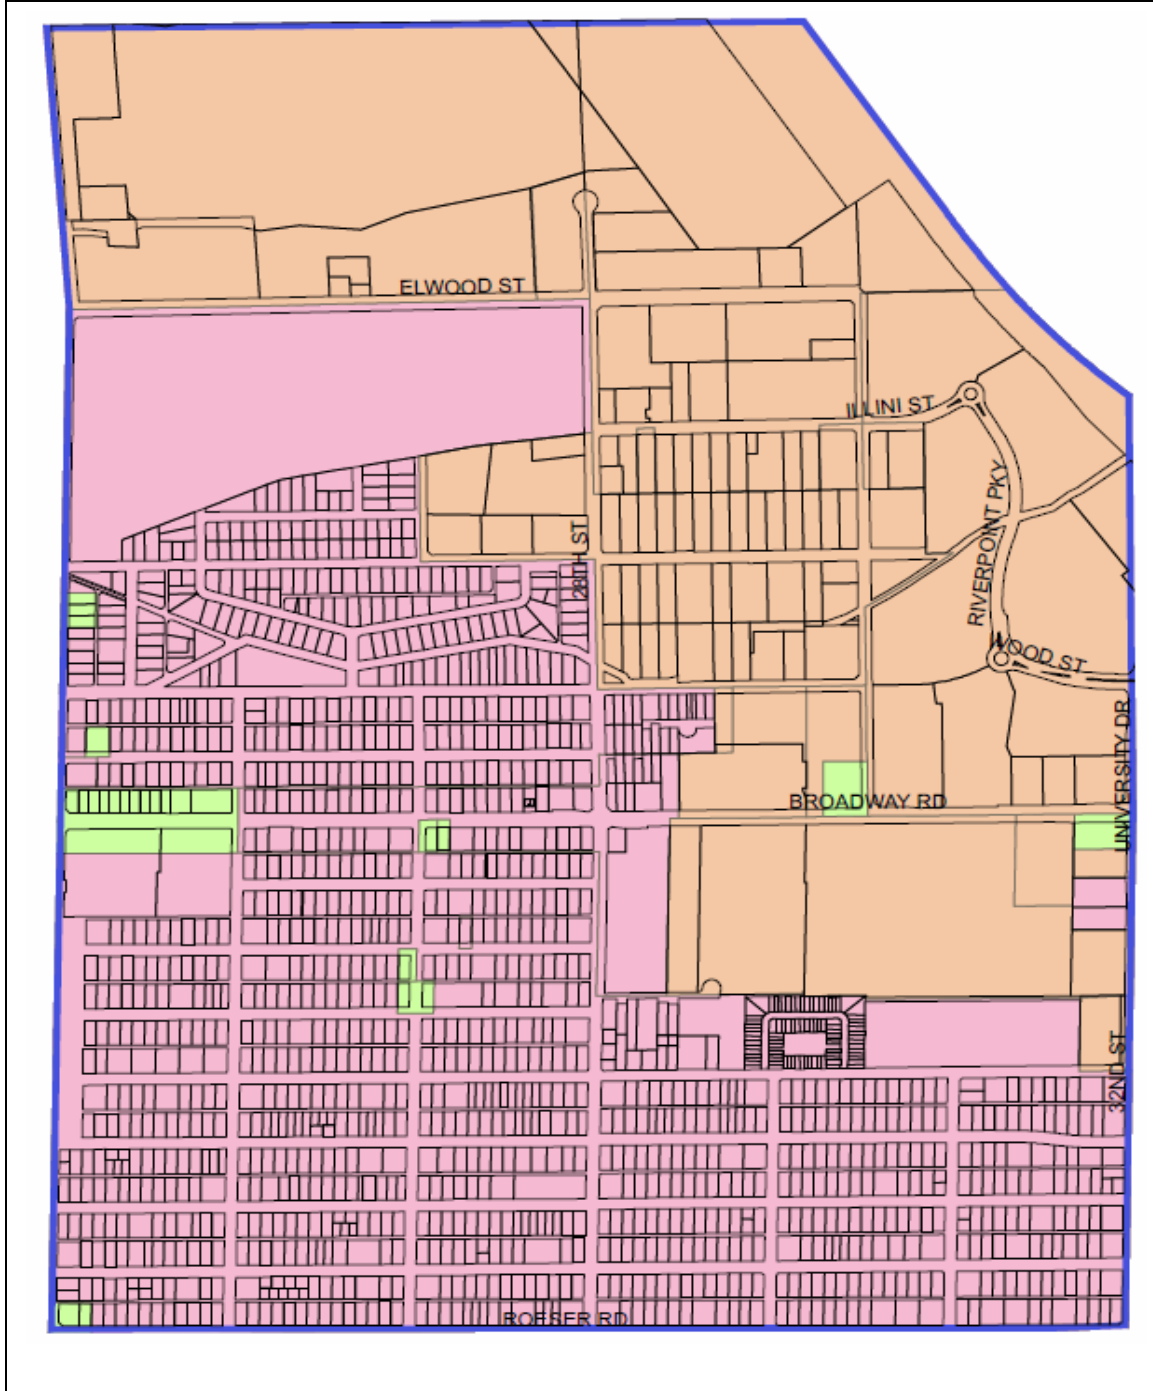

# South Phoenix Village RDA/NIA Zoning Map

-  South Phoenix Village Boundary
-  Commercial
-  Industrial
-  Multi-Family Residential
-  Single Family Residential

0 0.1 0.2 0.4 Miles