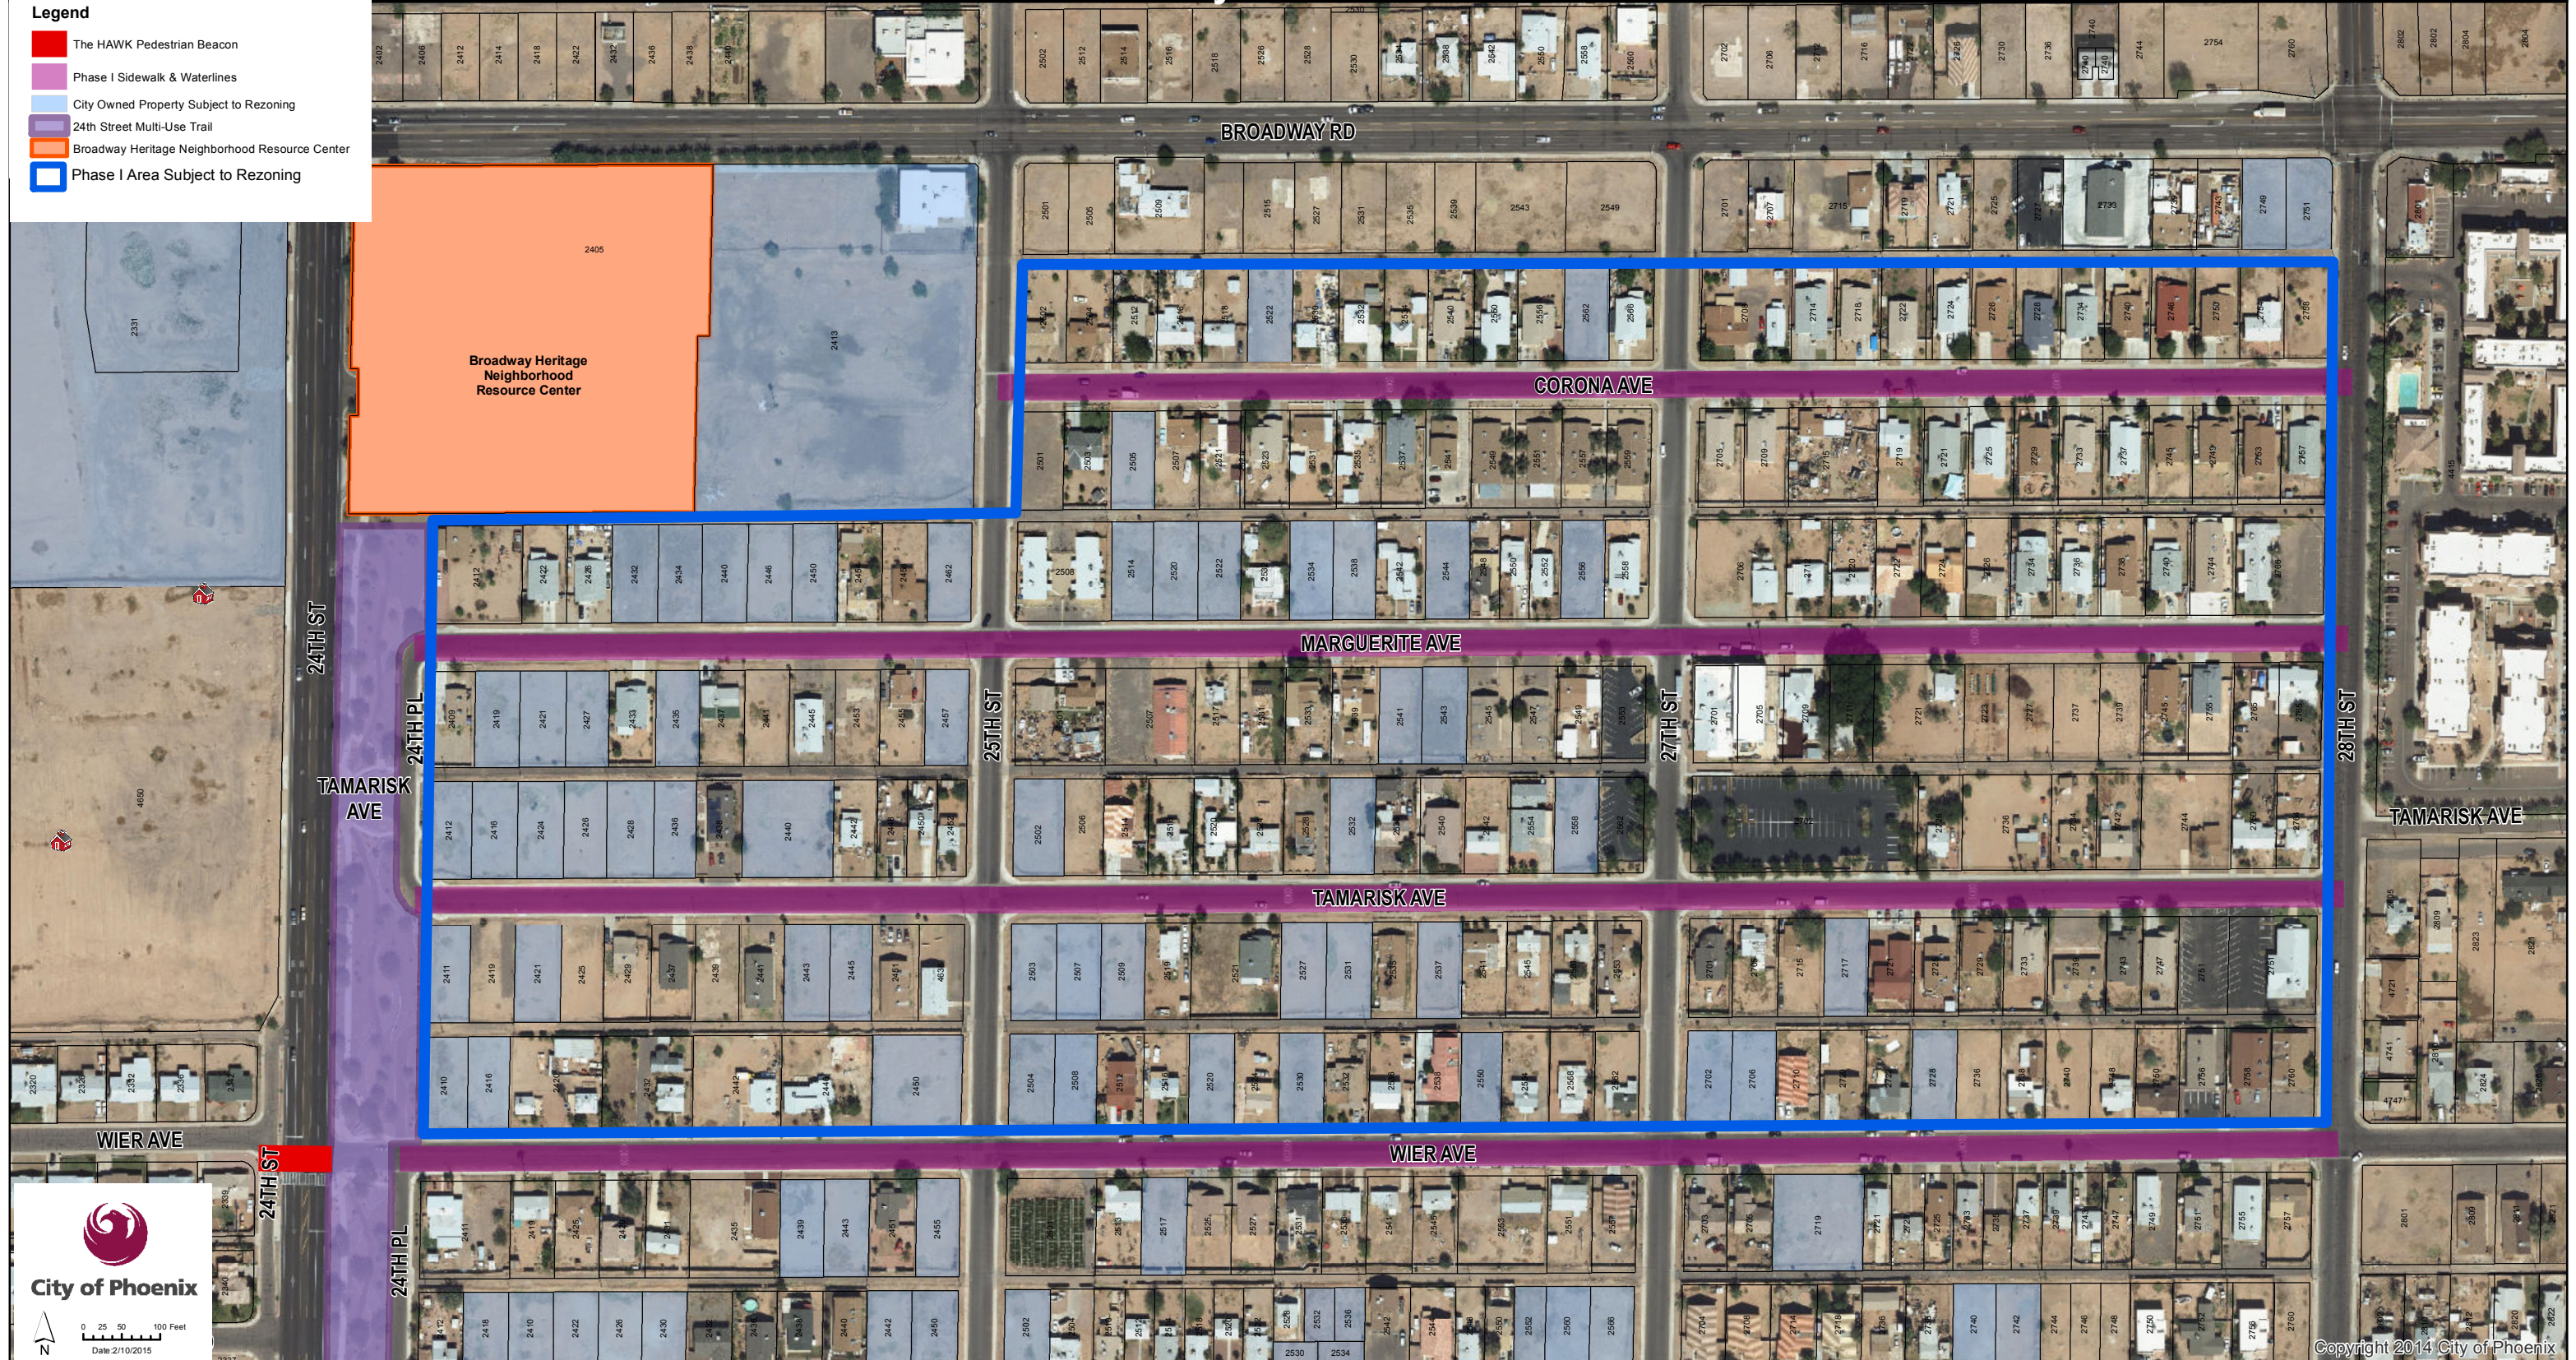

South Phoenix Village Neighborhood Initiative Area (NIA)

Rezoning of City Owned Properties Phase I Broadway Estates Subdivision

Legend

-  The HAWK Pedestrian Beacon
-  Phase I Sidewalk & Waterlines
-  City Owned Property Subject to Rezoning
-  24th Street Multi-Use Trail
-  Broadway Heritage Neighborhood Resource Center
-  Phase I Area Subject to Rezoning