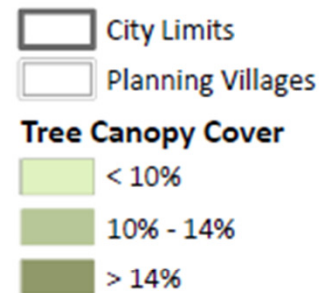

Tree Canopy Map

Phoenix, Arizona ~ Tree Canopy Cover

Central City

Village Facts

Public Trees:	13,391
Attainment of 25% Canopy Cover Goal:	24%
Zoning/Land Use:	
Residential	25%
Parks/Open Space	1%
Non-Residential	21%
Industrial	53%

Current
Canopy Cover
6.1%

FACT: By converting carbon into woody and foliar biomass, Phoenix's inventoried public trees sequester 3,264 tons of atmospheric CO₂ per year.

City of Phoenix Urban Forest Resource Analysis, 2014