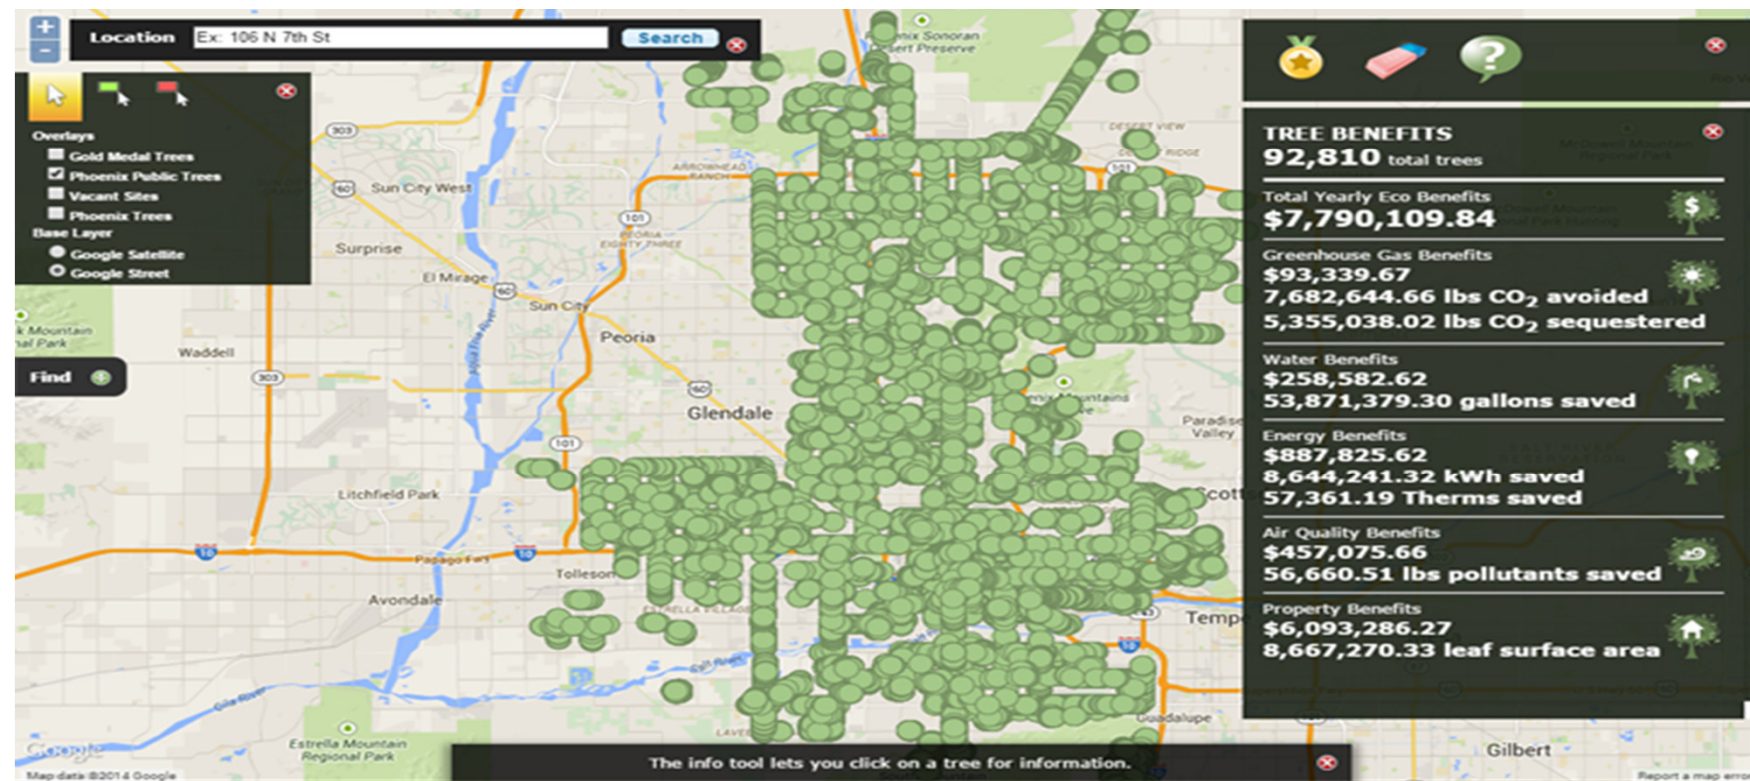

Palo Brea

Red Gum

Texas Ebony

African Sumac

What are we working on?

1. Update TreeKeeper Software

phoenixaz.treekeepersoftware.com

Location: Ex: 106 N 7th St

Overlays

- Gold Medal Trees
- Phoenix Public Trees
- Vacant Sites
- Phoenix Trees

Base Layer

- Google Satellite
- Google Street

Palm, California Fan

2775 N 15TH AVE

DBH 1	20
Height	60
Land Use	Sports Facility
Council Districts	7