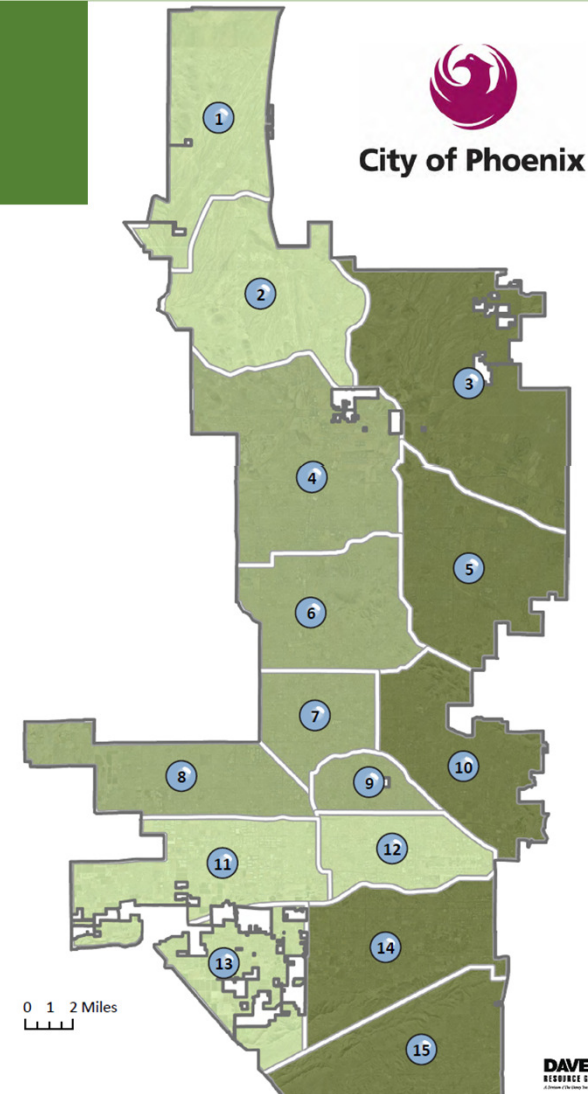

Tree Canopy Map

Phoenix, Arizona ~ Tree Canopy Cover

Central City

Village Facts

Public Trees:	13,391
Attainment of 25% Canopy Cover Goal:	24%
Zoning/Land Use:	
Residential	25%
Parks/Open Space	1%
Non-Residential	21%
Industrial	53%

Current
Canopy Cover
6.1%

FACT: By converting carbon into woody and foliar biomass, Phoenix's inventoried public trees sequester 3,264 tons of atmospheric CO₂ per year.

City of Phoenix Urban Forest Resource Analysis, 2014