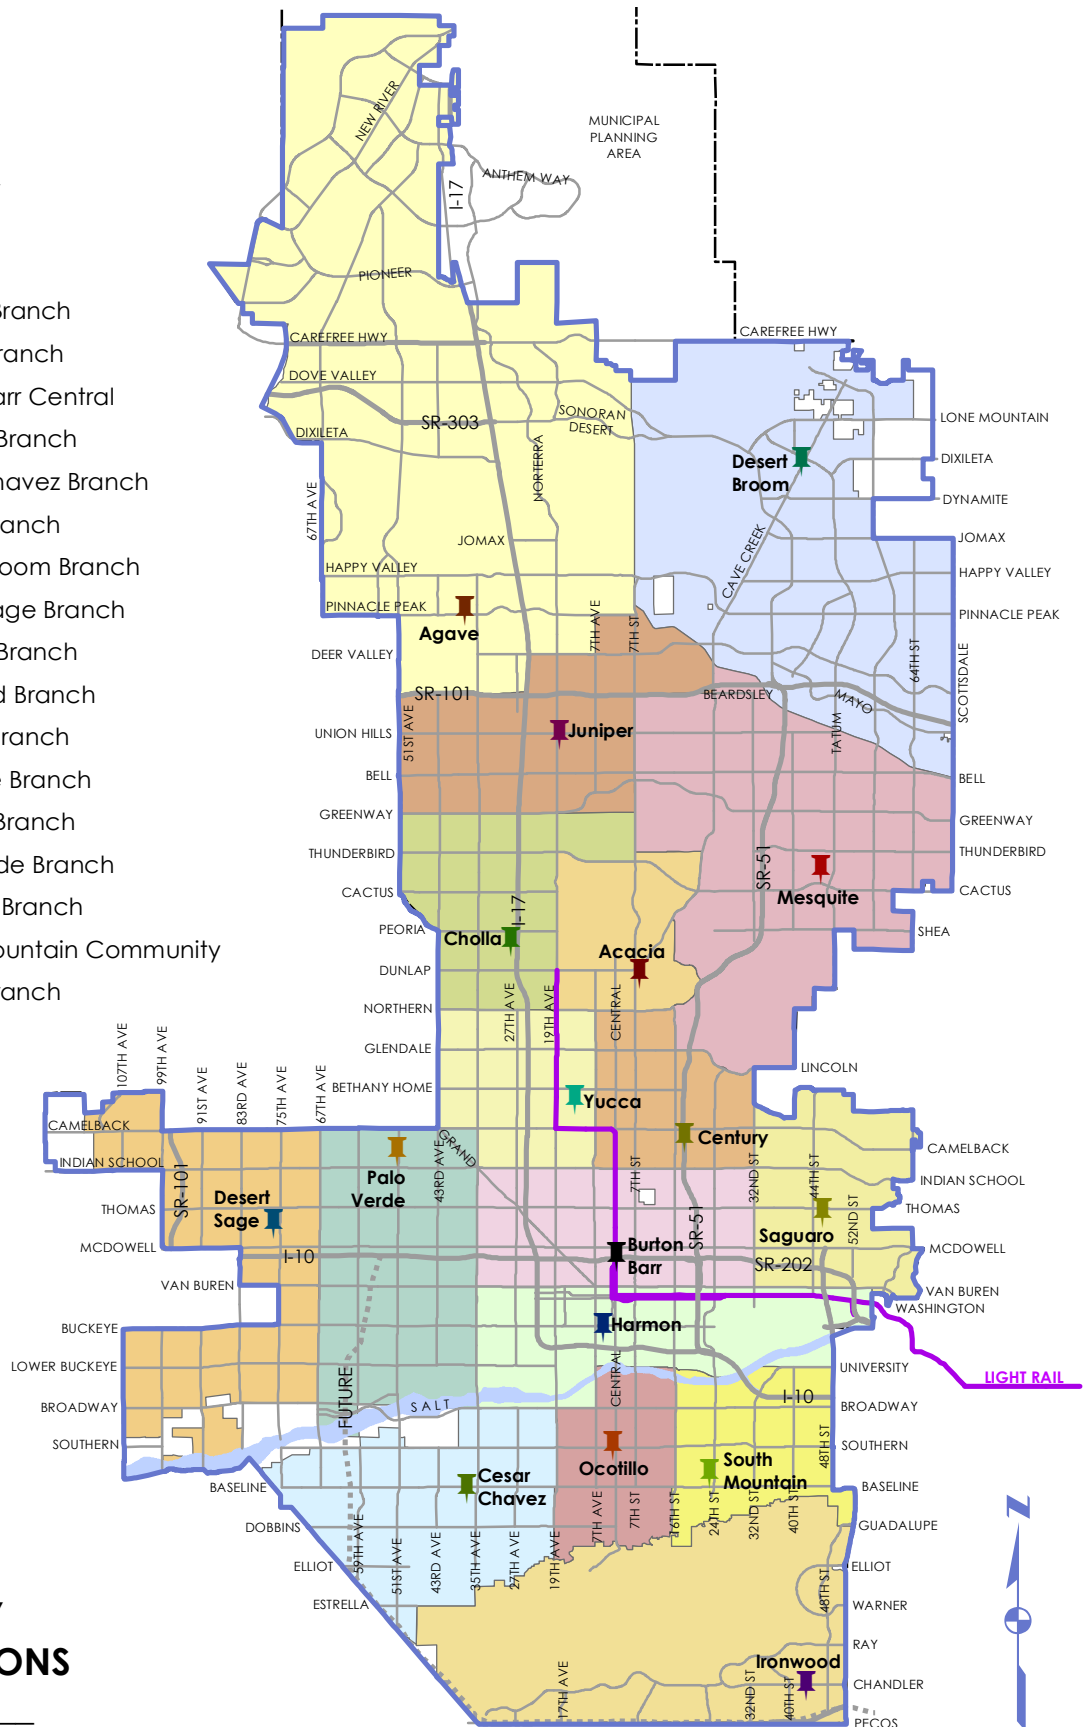

LIBRARIES & LIBRARY SERVICE AREAS

-  Acacia Branch
-  Agave Branch
-  Burton Barr Central
-  Century Branch
-  Cesar Chavez Branch
-  Cholla Branch
-  Desert Broom Branch
-  Desert Sage Branch
-  Harmon Branch
-  Ironwood Branch
-  Juniper Branch
-  Mesquite Branch
-  Ocotillo Branch
-  Palo Verde Branch
-  Saguaro Branch
-  South Mountain Community
-  Yucca Branch

LIBRARY LOCATIONS
FIGURE _____