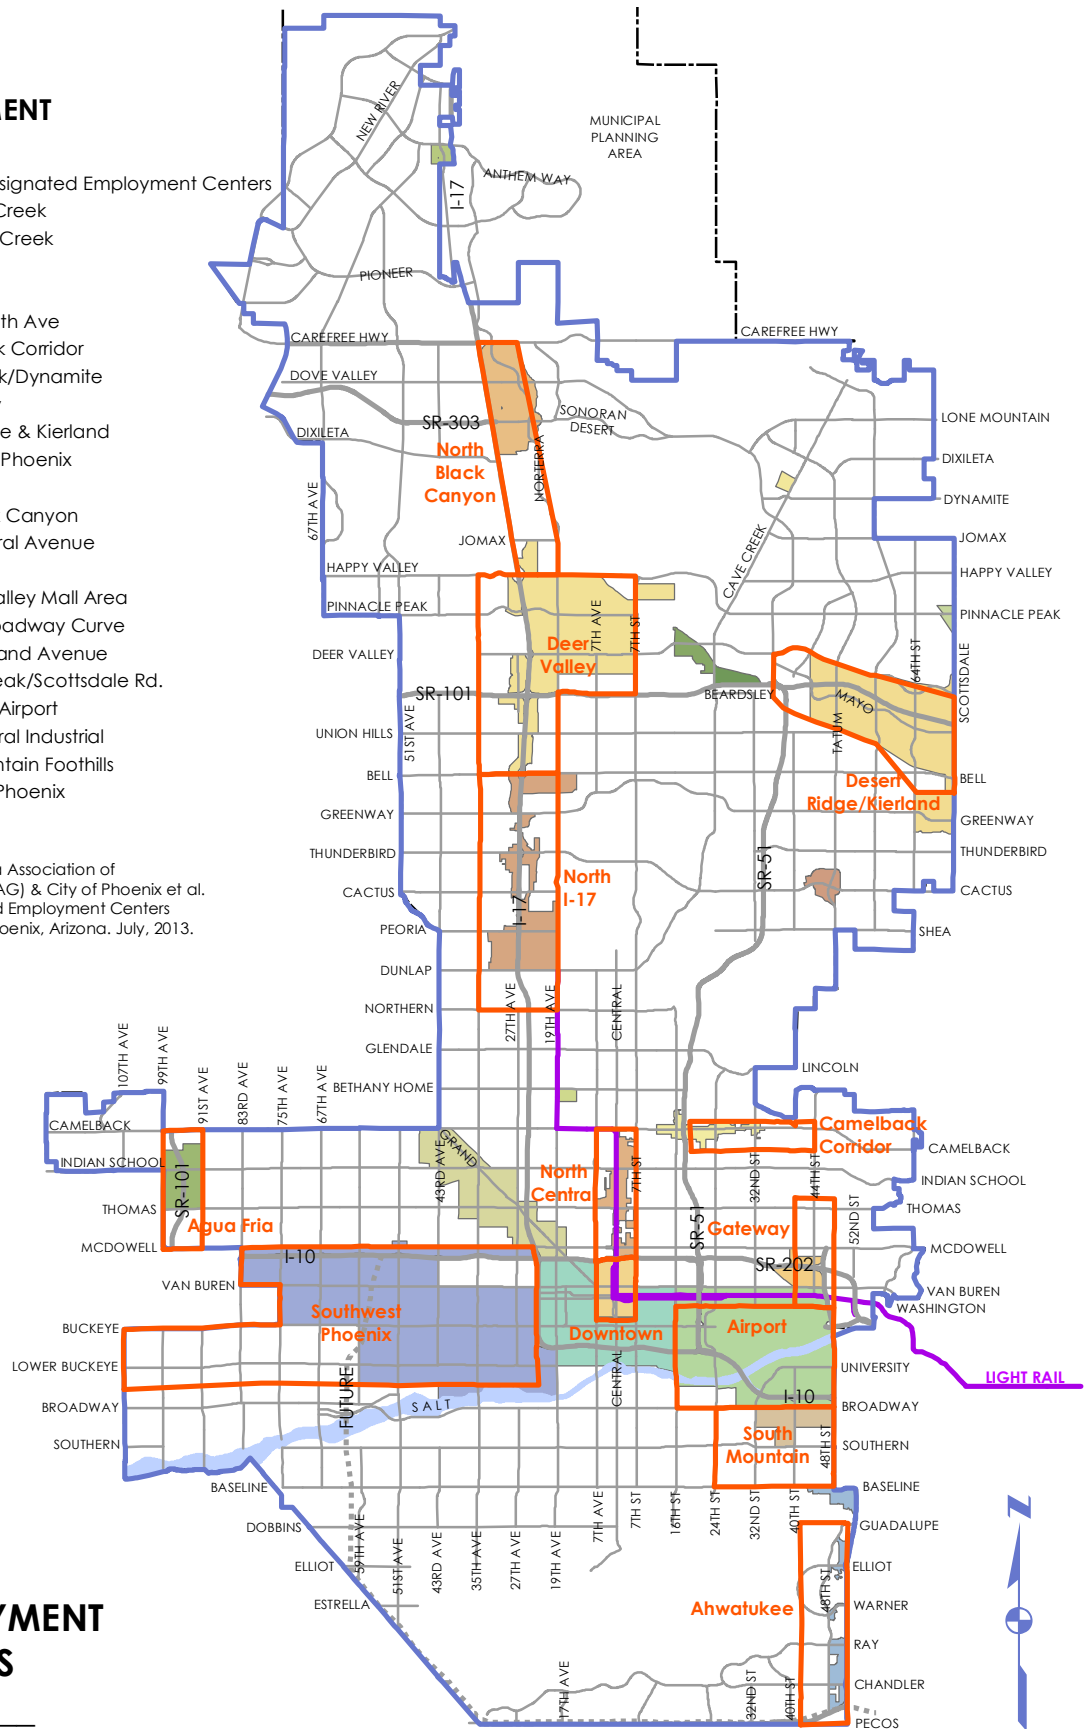

MAJOR EMPLOYMENT CENTERS

- Phoenix Designated Employment Centers
- 101/Cave Creek
- 16th/Cave Creek
- Algodon
- Anthem
- Bethany/19th Ave
- Camelback Corridor
- Cave Creek/Dynamite
- Deer Valley
- Desert Ridge & Kierland
- Downtown Phoenix
- Gateway
- North Black Canyon
- North Central Avenue
- North I-17
- Paradise Valley Mall Area
- Phoenix Broadway Curve
- Phoenix Grand Avenue
- Pinnacle Peak/Scottsdale Rd.
- Sky Harbor Airport
- South Central Industrial
- South Mountain Foothills
- Southwest Phoenix

Source: Maricopa Association of Governments (MAG) & City of Phoenix et al. "MAG Designated Employment Centers GIS Shapefile." Phoenix, Arizona. July, 2013.

MAJOR EMPLOYMENT CENTERS FIGURE